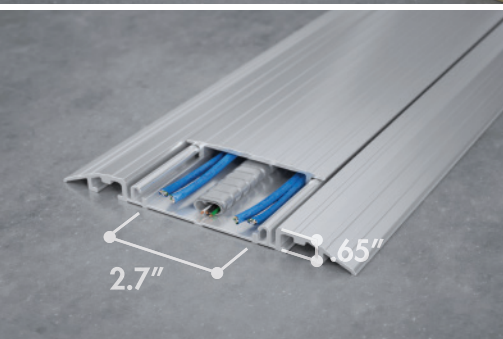

2.7 ON-FLOOR WIREWAY

- + Installs on top of any type of flooring—simple and flexible
- + Provides either one duplex or one quad receptacle
- + Accommodates up to 4 CAT 6 cables
- + Perfect for conference rooms, desks, lecterns and more