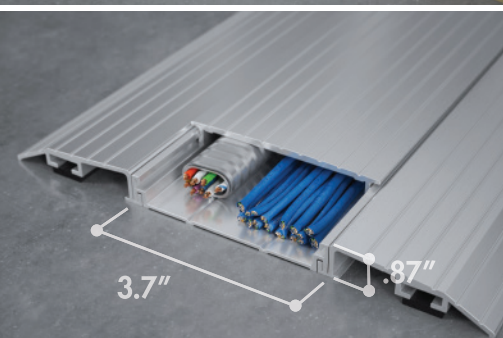

3.7 ON-FLOOR WIREWAY

- + Installs on top of any type of flooring—simple and flexible
- + Provides any number of receptacles or monuments for workstations
- + Up to 8-wire, 4-circuit power
- + Accommodates up to 16 CAT 6 cables
- + Perfect for fitness centers, training rooms, workstations and more