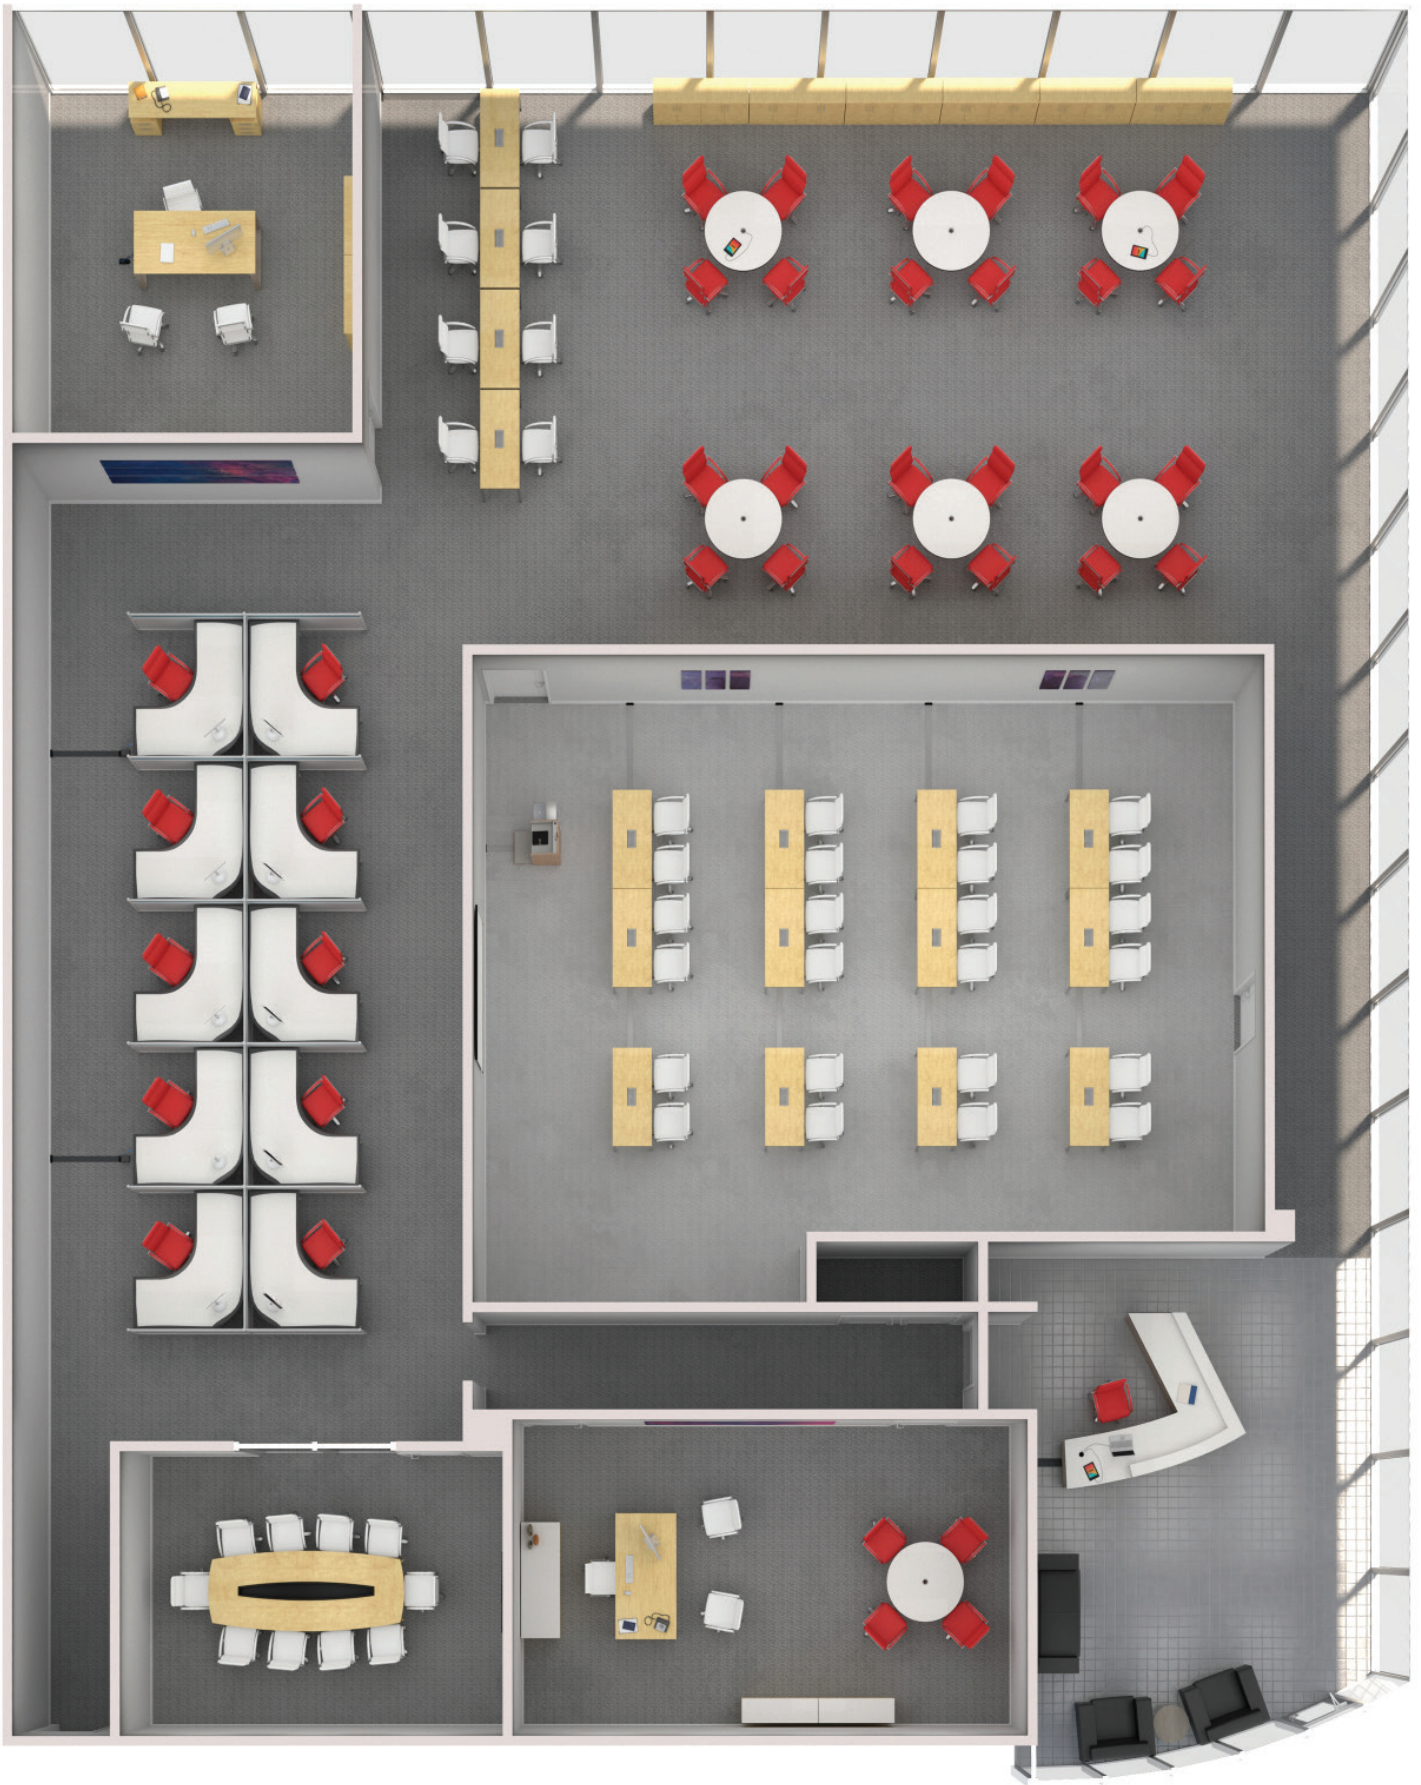

2.7 Duplex Receptacle is a 3-wire, single-circuit device designed to be mounted in any Connectrac 2.7 Wireway, including the Under-Carpet, On-Floor, and In-Carpet options. This compact device provides two electrical receptacles and accommodates up to four telecom ports.

2.7 ON-FLOOR WIREWAY

- + Installs on top of any type of flooring—simple and flexible
- + Provides either one duplex or one quad receptacle
- + Accommodates up to 4 CAT 6 cables
- + Perfect for conference rooms, desks, lecterns and more

3.7 IN-CARPET WIREWAY

- + Integrates with carpet and provides removable wireway cap
- + Provides any number of receptacles or monuments for workstations
- + Up to 8-wire, 4-circuit power
- + Accommodates up to 16 CAT 6 cables
- + Perfect for workstations, benching systems, training rooms and more

3.7 ON-FLOOR WIREWAY

- + Installs on top of any type of flooring—simple and flexible
- + Provides any number of receptacles or monuments for workstations
- + Up to 8-wire, 4-circuit power
- + Accommodates up to 16 CAT 6 cables
- + Perfect for fitness centers, training rooms, workstations and more