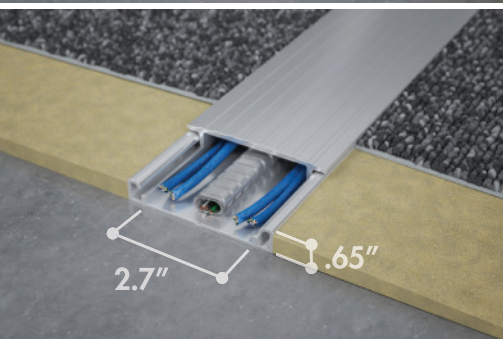

3.7 Modular Duplex Receptacle is a popular power option. It includes a black ABS plastic cover and two modular data openings. Multiple receptacle units can be positioned along the wireway using modular jumper and power infeed cables.

WIREWAY

OPTIONS

2.7 UNDER-CARPET WIREWAY

- + Subtle and invisible beneath carpet tile
- + Provides either one duplex or one quad receptacle
- + Accommodates up to 4 CAT 6 cables
- + Perfect for conference rooms, lecterns, lounge areas and more

2.7 IN-CARPET WIREWAY

- + Integrates with carpet and provides removable wireway cap
- + Provides either one duplex or one quad receptacle
- + Accommodates up to 4 CAT 6 cables
- + Perfect for conference rooms, lecterns, kiosks and more