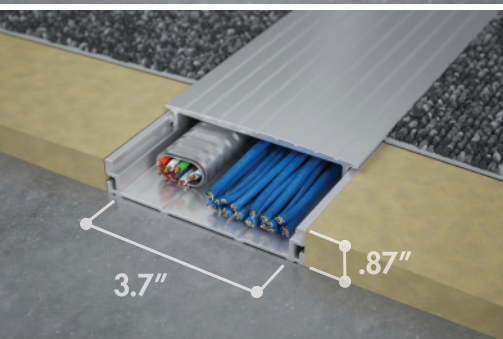

3.7 IN-CARPET WIREWAY

- + Integrates with carpet and provides removable wireway cap
- + Provides any number of receptacles or monuments for workstations
- + Up to 8-wire, 4-circuit power
- + Accommodates up to 16 CAT 6 cables
- + Perfect for workstations, benching systems, training rooms and more