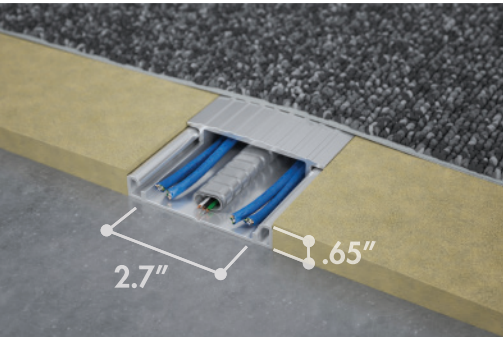

WIREWAY

OPTIONS

2.7 UNDER-CARPET WIREWAY

- + Subtle and invisible beneath carpet tile
- + Provides either one duplex or one quad receptacle
- + Accommodates up to 4 CAT 6 cables
- + Perfect for conference rooms, lecterns, lounge areas and more