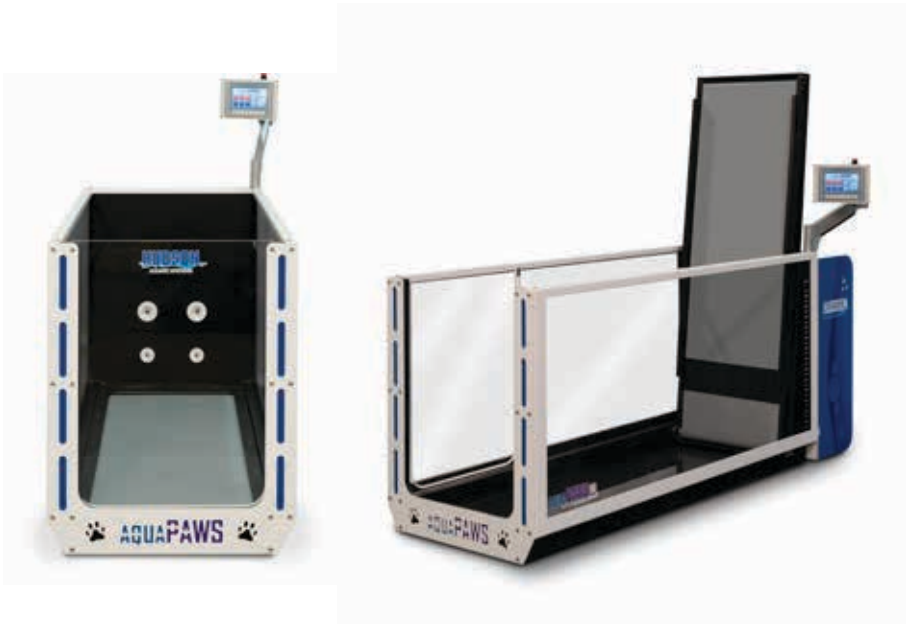

AQUAPAWS ^{SS}

by HUDSON Aquatic Systems

UNDERWATER TREADMILL SYSTEM FOR DOGS & SMALL ANIMALS

HUDSON

AQUATIC SYSTEMS, LLC
YOUR PARTNER IN AQUATICS

1100 Wohlert St. • Angola, IN 46703
888-206-7802 • After Hours Service: 260-316-3938
info@HudsonAquatic.com

HudsonAquatic.com