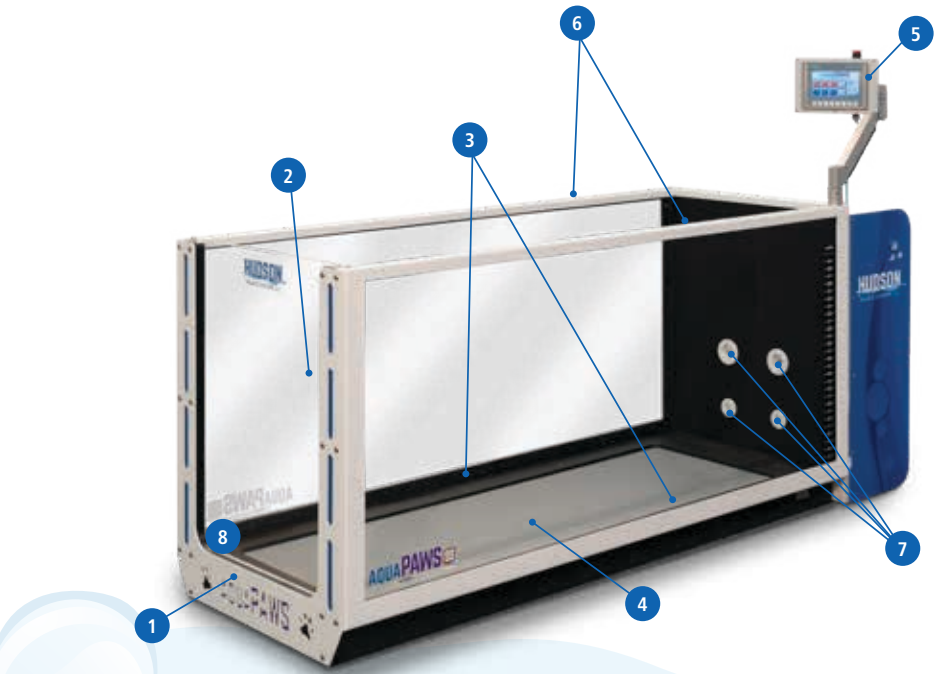

AquaPaws SS is a unique underwater treadmill system specifically designed to give dogs and other small animals the benefits of aquatic therapy for training and conditioning with increased cardio and muscle strengthening, rehab from injury, and general exercise for wellness and weight loss.