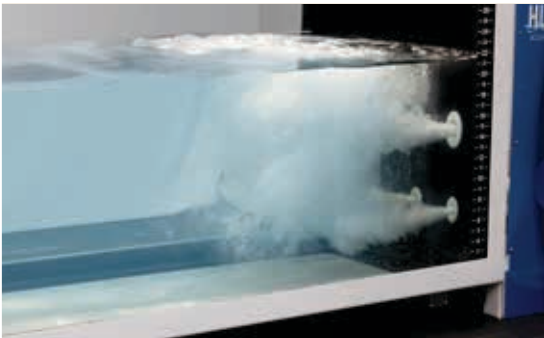

AQUAPAWS SS (SIMPLY SMART) UNDERWATER TREADMILL

The AquaPaws SS underwater treadmill system is designed to improve the lives of canines and small animals by offering low-impact, high-resistance aquatic therapy or workouts for rehabilitation from injury, optimal training and conditioning, and weight loss. The AquaPaws SS provides the natural properties of water (buoyancy, resistance and hydrostatic pressure) for a rigorous cardiovascular workout with reduced impact and stress on joints with enhanced features new to the AquaPaws product line.

The latest unit in the AquaPaws underwater treadmill line, the AquaPaws SS offers a lower entry threshold, magnetic door, larger running surface, larger windows, and holds up to 30" of water to accommodate larger breeds. The treadmill also offers adjustable speeds for a more rigorous workout, along with several optional features like resistance jets, an incline adjustment, and therapy bench to enhance patient outcomes. It's also a more user-friendly system, with a shorter frame for easier access to the dogs, the touch screen control panel has an articulating arm that can be mounted on any corner, and no tools are required for maintenance and cleaning. There are even optional UV and Ozone sanitary systems available to help keep the water cleaner, longer.

FINANCING AVAILABLE

INSTALLATION AND 1 YEAR
WARRANTY INCLUDED

ON-SITE SERVICE
TRAINING INCLUDED

24/7 SERVICE SUPPORT

ASK SAM WATER
QUALITY ASSISTANCE

SERVICE PLANS
AVAILABLE

AquaPaws SS is a unique underwater treadmill system specifically designed to give dogs and other small animals the benefits of aquatic therapy for training and conditioning with increased cardio and muscle strengthening, rehab from injury, and general exercise for wellness and weight loss.