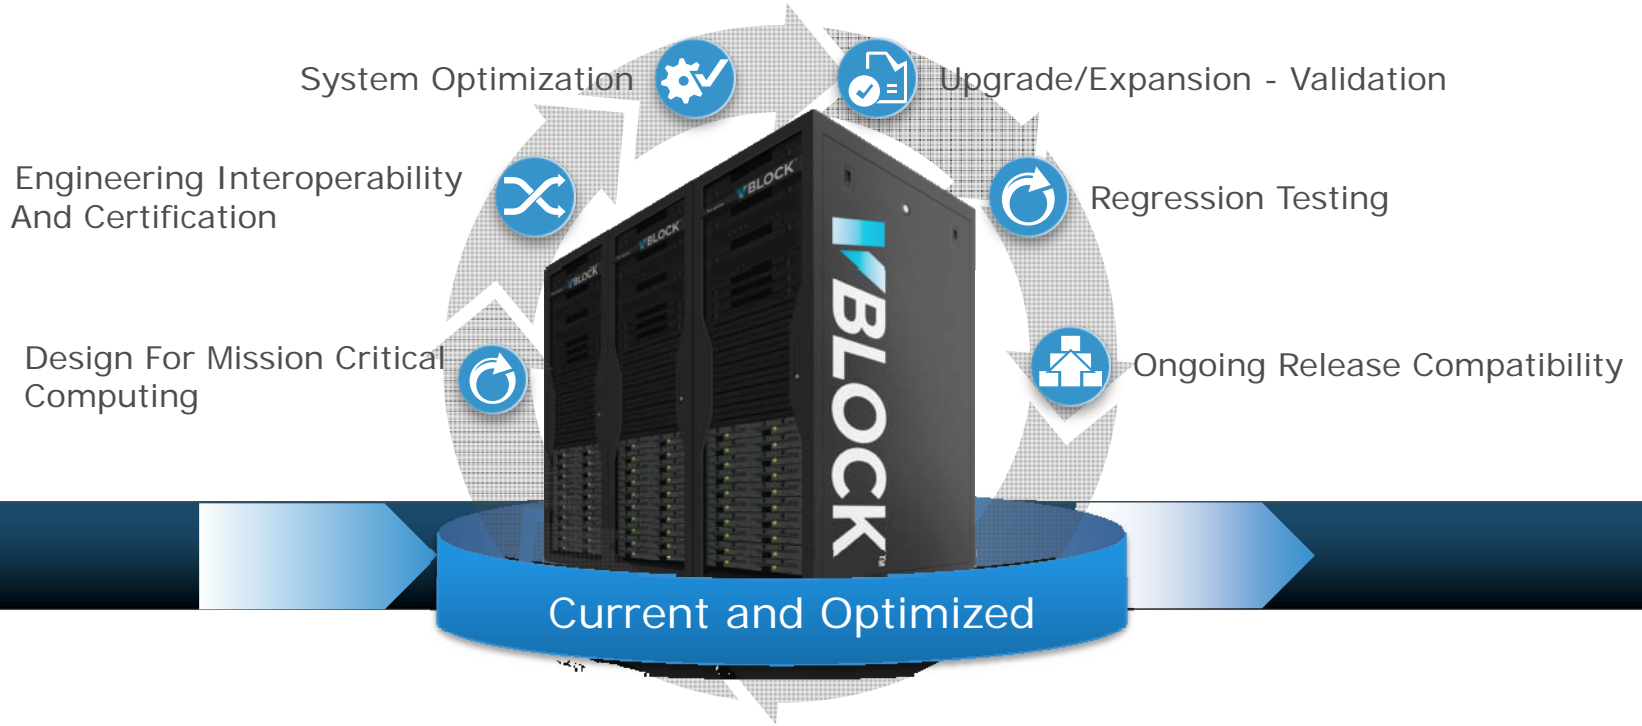

Industry Leading Data Protection
Based On Data Domain & Avamar

Fast, Repeatable, Low Risk
Deployments

Consistently Implemented Across
Entire Vblock Systems Portfolio

VCE Lifecycle System Assurance

Lowers TCO And Risk