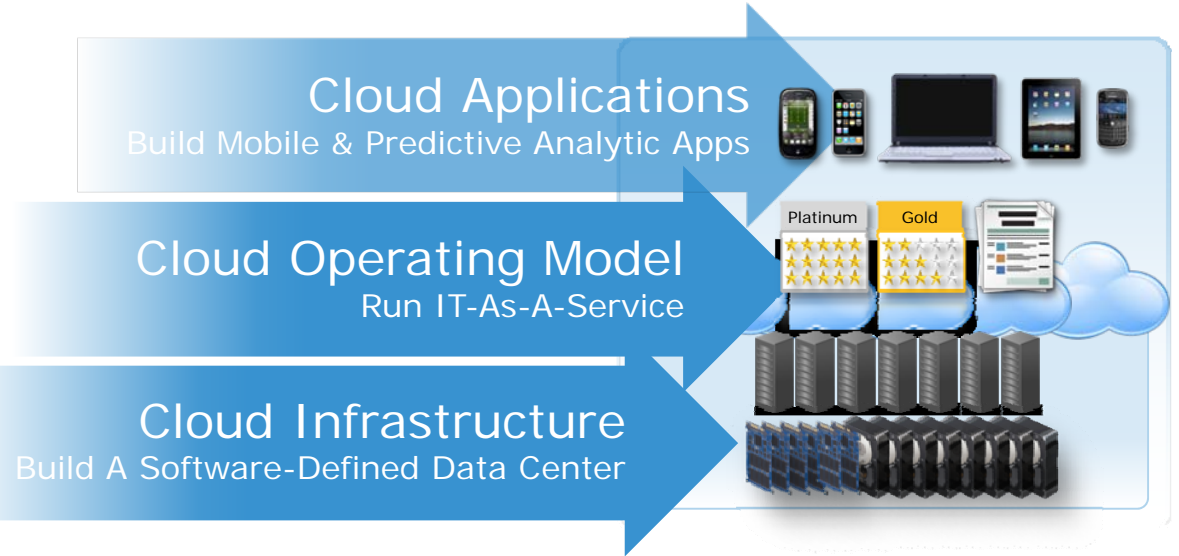

IT-Issued

Flat Tax

Silos

Minutes/ Seconds

Self-Service

Choice Computing

Metered

Services

Steps Of IT Transformation

Infrastructure Matters For Cloud Computing

CLOUD REQUIREMENTS

Low-Cost Operations

Infrastructure-As-A-Service

Self-Service Consumption Model

Elastic Resource Allocation

Shared Pools Of Resources

IDEAL INFRASTRUCTURE

- Simplified Management
- Lower Service Provisioning Cost

- Integrated Compute, Network, & Storage Resources

- Physical Resources Deployed Through APIs & Policies

- Rapid Scalability Of Virtual & Physical
- Automated Deployment

DESIGN & DEPLOY

- ✓ Single Product
- ✓ Factory-built & Logically provisioned

MAINTAIN

- ✓ Single Support
- ✓ Converged Operations

EXPANSION & UPGRADE

- ✓ Single Process with Life Cycle Assurance

The Vblock Difference