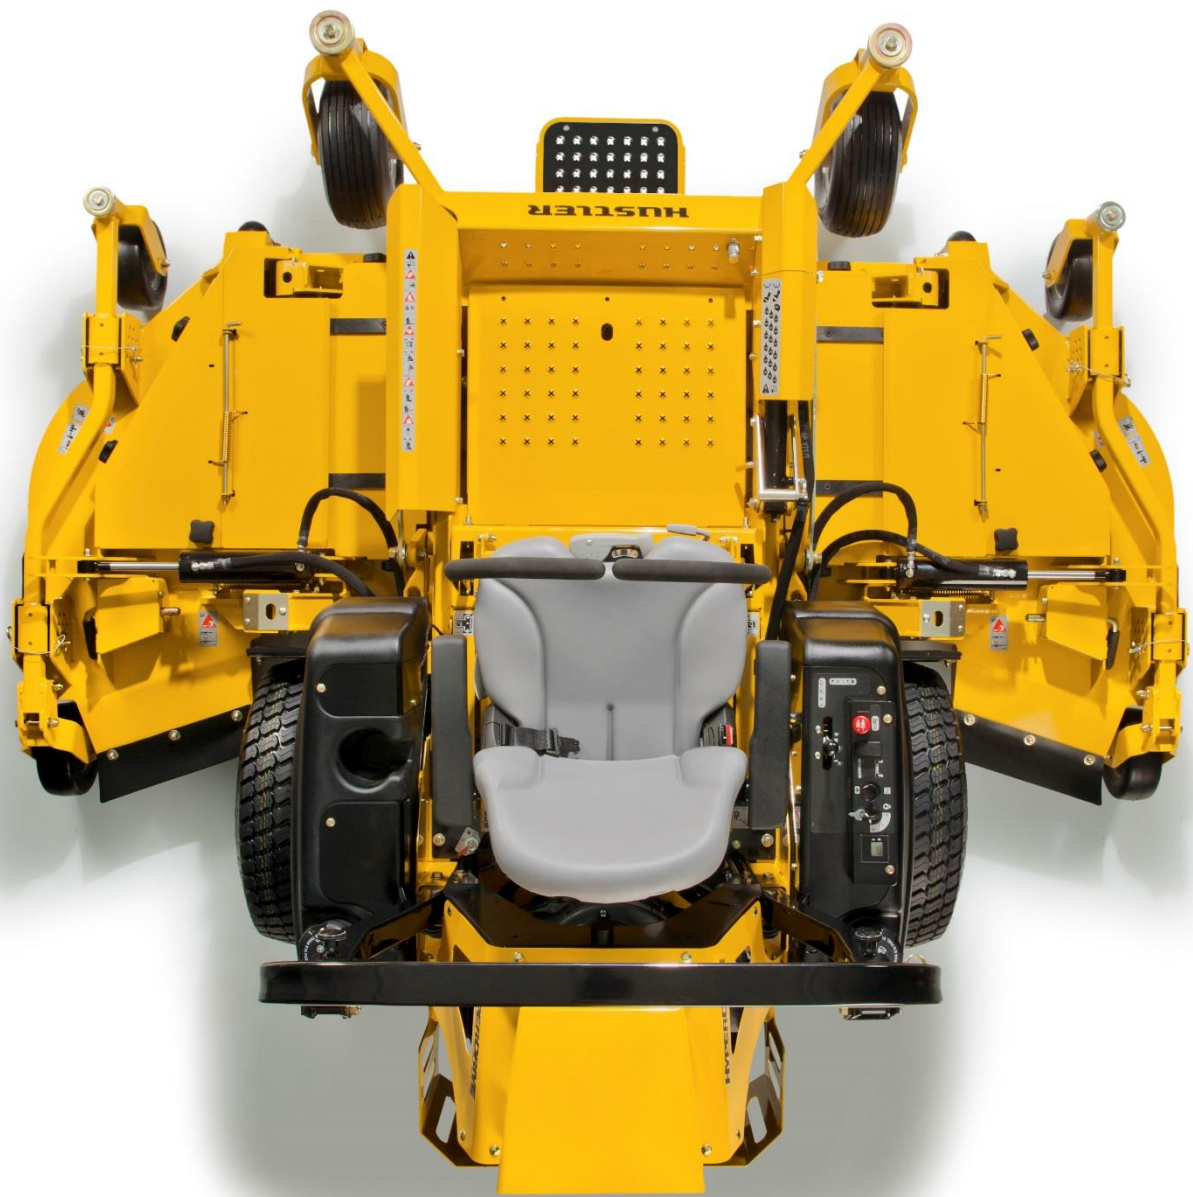

# SUPER 104®

Hustler Z Diesel	Model	Retail £	Inc Vat £
<b>Model</b>			
Super 104, Vanguard Big Block EFI 37hp / 104" RD Grammer Suspension Seat (**)	935486EX	25,890	31,0680

**NOTE: Folding ROPS standard (\*\*)** Availability pending CE certification

# Discontinued Models

Model	Model #	Retail £	Inc Vat £
FasTrak Super Duty, Kawasaki FX600 19hp / 36"	932491CE*	5,900	7,080
FasTrak Super Duty, Kawasaki FX691 22hp / 48"	930123CE*	6,550	7,860
FasTrak Super Duty, Kawasaki FX730 23.5hp / 54"	930149CE*	6,900	8,280
FasTrak, Kawasaki FS651 22hp / 48"	930107CE	6,000	7,200
Hustler Sport, Kawasaki FR600 18hp / 48"	931618CE*	4,500	5,400

Accessories	Model #	Retail £	Inc Vat £
Flex Forks, 36" & 48" Decks**	600213	304	365
Flex Forks, 54" Deck	605123	363	476
Kit, Stripe Roller Fits both 48" & 54" Decks	109941	500	600

This Price List replaces all previous price lists and is subject to change  
E&E