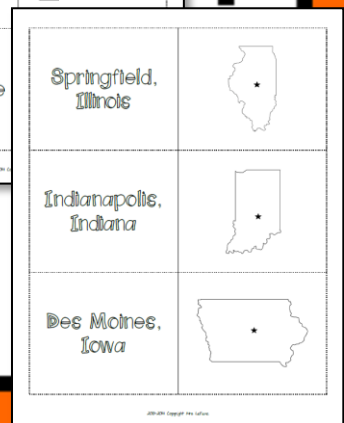

United States
 midwest+ region
**States &
 Capitals**
 maps & flashcards

This product contains 3 maps of the Midwest Region of the United States.

- Study guide map labeled with the states and capitals (which can also be used as an answer key)
- Blank map with a word bank of the states and capitals
- Blank map without word bank

Also included are 3 different versions of flashcards to study states and/or capitals.

- State shaded within the region on the front with state name on the back
- State name and outline on the front with capital on the back
- State outline on the front with state name and capital on the back

Name _____ Date _____

Midwest States & Capitals Map Study Guide

Name _____ Date _____

Midwest States & Capitals Map

ILLINOIS	Bismarck
INDIANA	Columbus
IOWA	Des Moines
KANSAS	Indianapolis
MICHIGAN	Jefferson City
MINNESOTA	Lansing
MISSOURI	Lincoln
NEBRASKA	Madison
NORTH DAKOTA	Pierre
OHIO	Springfield
SOUTH DAKOTA	St Paul
WISCONSIN	Topeka

St Paul

Minnesota

Jefferson
City

Missouri

Lincoln

Nebraska

Bismarck

North Dakota