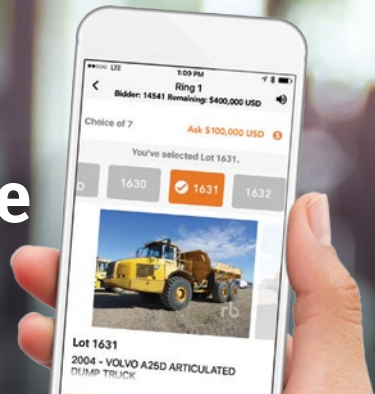

Sterling LT8500 w/Etnyre Centennial 3500 Gallon

1 of 11 - 2016 Freightliner CA125SLP Cascadia

Peterbilt 377

2013 Ford F450 4x4

International 4300

2012 JLG G1255A 12000 Lb 4x4x4

2012 JLG G642A 6000 Lb 4x4x4

Search, Bid and Buy from Anywhere

Get the Live Auction Experience with the Ritchie Bros. Mobile App

Download at rbauction.com/app today.

2017 Branson 3015R 4WD

2016 LS XR3037 4WD w/LS3100

1 of 2 – Jacobsen LF550

With all of our auctions now online bidding only and border restrictions in place due to COVID-19, we want to remind you: