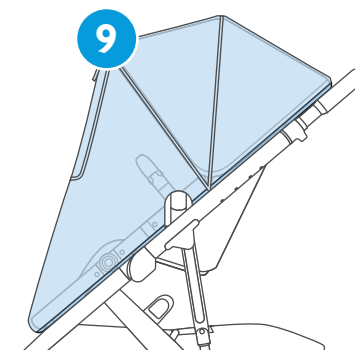

MAINTENANCE AND REPAIR:

- This product requires user inspection and maintenance regularly. Check all connecting hardware (rivets, screws, etc.) for tightness and security. Inspect all brakes, tires, seat harnesses and locks for correct operation. Seek prompt repairs or replacements as needed and never continue using the product if it is structurally not safe.
- Only UPPAbaby replacement parts should be used. It may be unsafe to use parts supplied by another manufacturer.
- Contact Customer Service with any repair questions.

CLEANING SEAT AND BASKET FABRIC

Spot clean or hand wash in cold water with mild detergent. **DO NOT** bleach.

Dry flat and away from direct sunlight before re-use or storage.

DO NOT iron or dry clean.

CLEANING INNER BASSINET

Machine wash cold gentle cycle with mild detergent. **DO NOT** bleach.

Dry flat and away from direct sunlight before re-use or storage.

DO NOT iron or dry clean.

CLEANING OUTER BASSINET, CANOPY AND BUMPER BAR

Spot clean with a damp cloth. **DO NOT** wet excessively. **DO NOT** bleach.

DO NOT iron or dry clean.

CONTENTS

1. 1 BASSINET
2. 2 BASSINET BUG SHIELD
3. 3 STROLLER FRAME AND BASKET
4. 4 BUMPER BAR
5. 5 BASSINET STORAGE BAG
6. 6 FRONT/BACK WHEELS
7. 7 TODDLER SEAT + CANOPY
8. 8 TODDLER SEAT BUG SHIELD
9. 9 TODDLER SEAT RAIN SHIELD