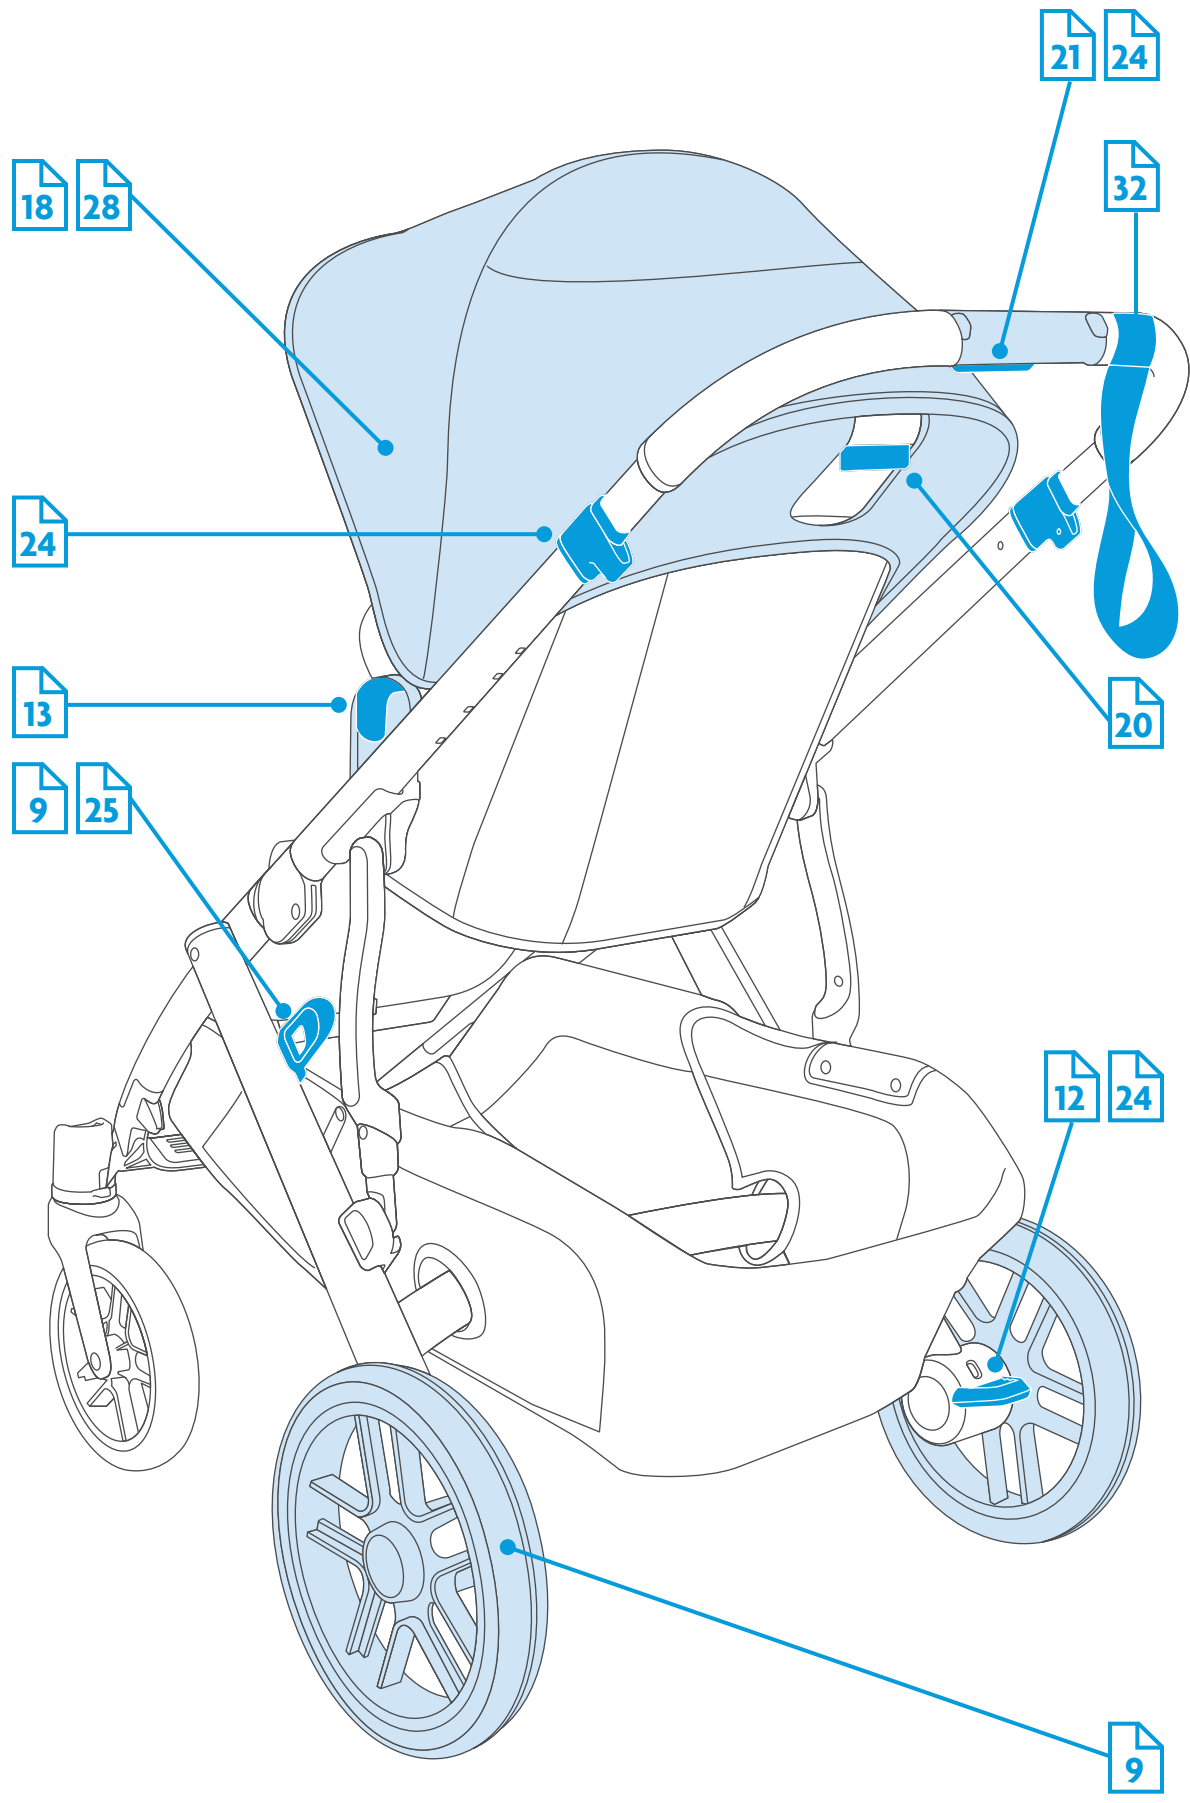

PRODUCT OVERVIEW