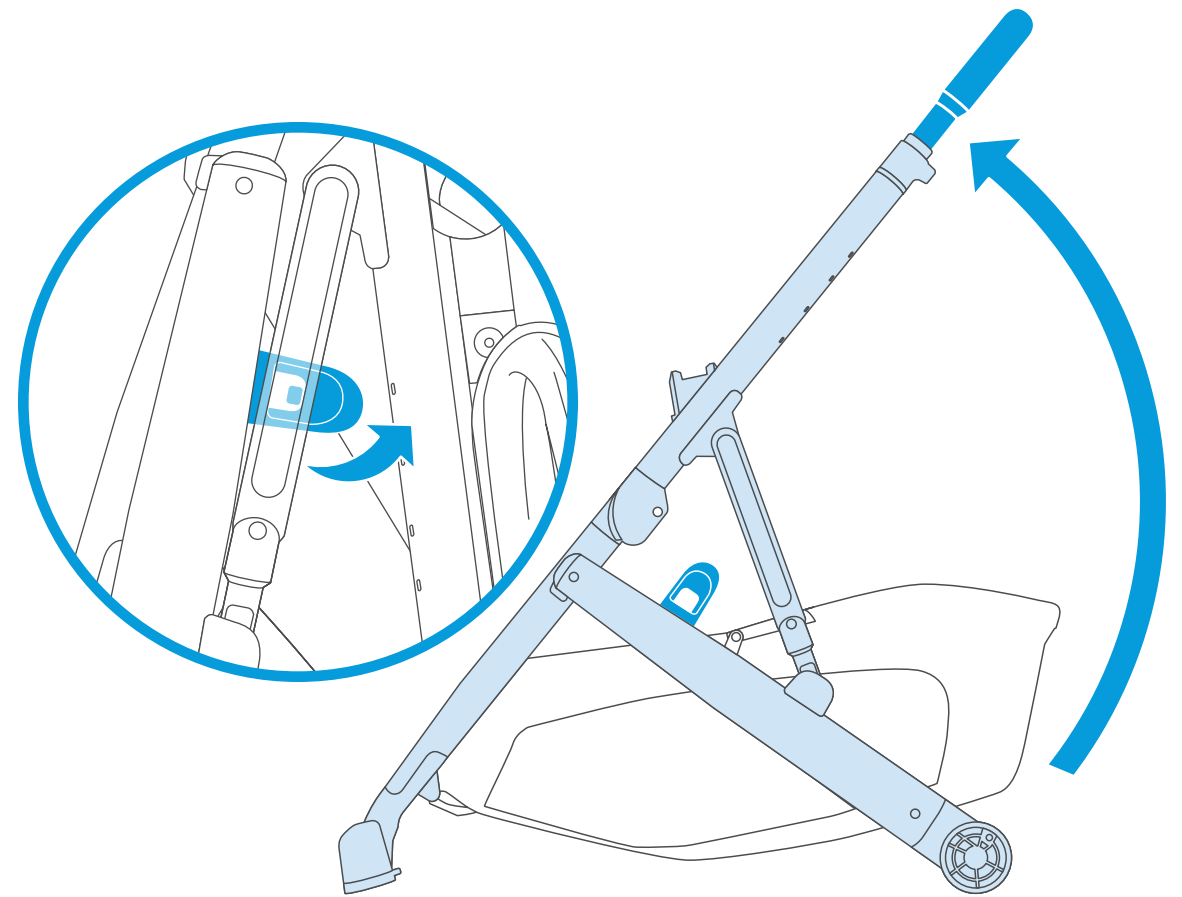

OPENING STROLLER