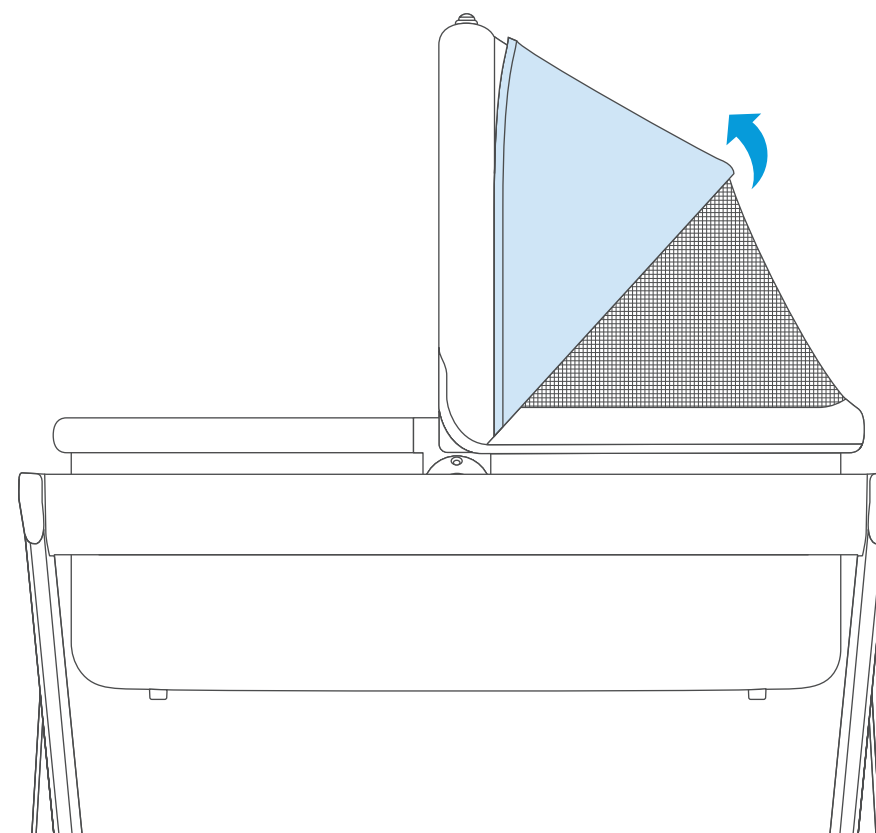

BASSINET VENTILATION