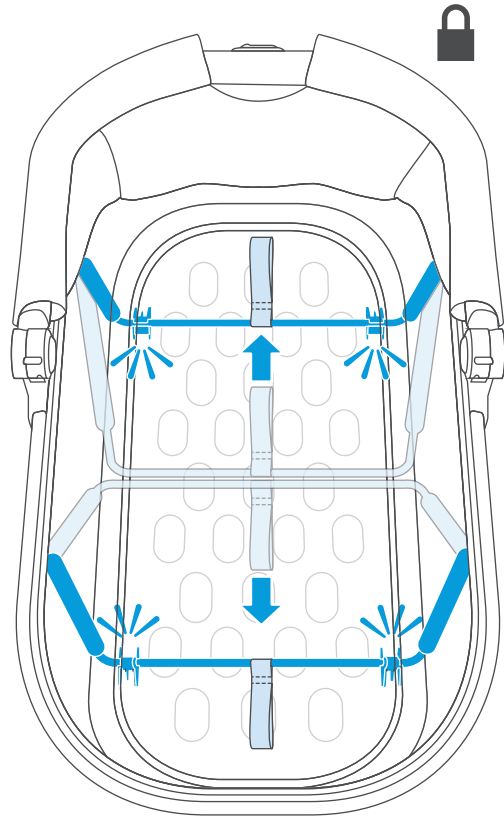

BASSINET ASSEMBLY

*DO NOT REMOVE FOAM