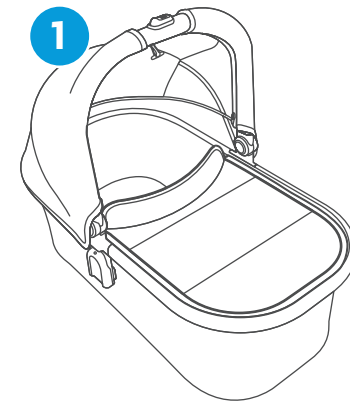

MAINTENANCE AND REPAIR:

- This product requires user inspection and maintenance regularly. Check all connecting hardware (rivets, screws, etc.) for tightness and security. Inspect all brakes, tires, seat harnesses and locks for correct operation. Seek prompt repairs or replacements as needed and never continue using the product if it is structurally not safe.
- Only UPPAbaby replacement parts should be used. It may be unsafe to use parts supplied by another manufacturer.
- Contact Customer Service with any repair questions.

CLEANING SEAT AND BASKET FABRIC

Spot clean or hand wash in cold water with mild detergent. **DO NOT** bleach.

Dry flat and away from direct sunlight before re-use or storage.

DO NOT iron or dry clean.

CLEANING INNER BASSINET

Machine wash cold gentle cycle with mild detergent. **DO NOT** bleach.

Dry flat and away from direct sunlight before re-use or storage.

DO NOT iron or dry clean.

CLEANING OUTER BASSINET, CANOPY AND BUMPER BAR

Spot clean with a damp cloth. **DO NOT** wet excessively. **DO NOT** bleach.

DO NOT iron or dry clean.

CONTENTS

1. 1 BASSINET
2. 2 BASSINET BUG SHIELD
3. 3 STROLLER FRAME AND BASKET
4. 4 BUMPER BAR
5. 5 BASSINET STORAGE BAG
6. 6 FRONT/BACK WHEELS
7. 7 TODDLER SEAT + CANOPY
8. 8 TODDLER SEAT BUG SHIELD
9. 9 TODDLER SEAT RAIN SHIELD