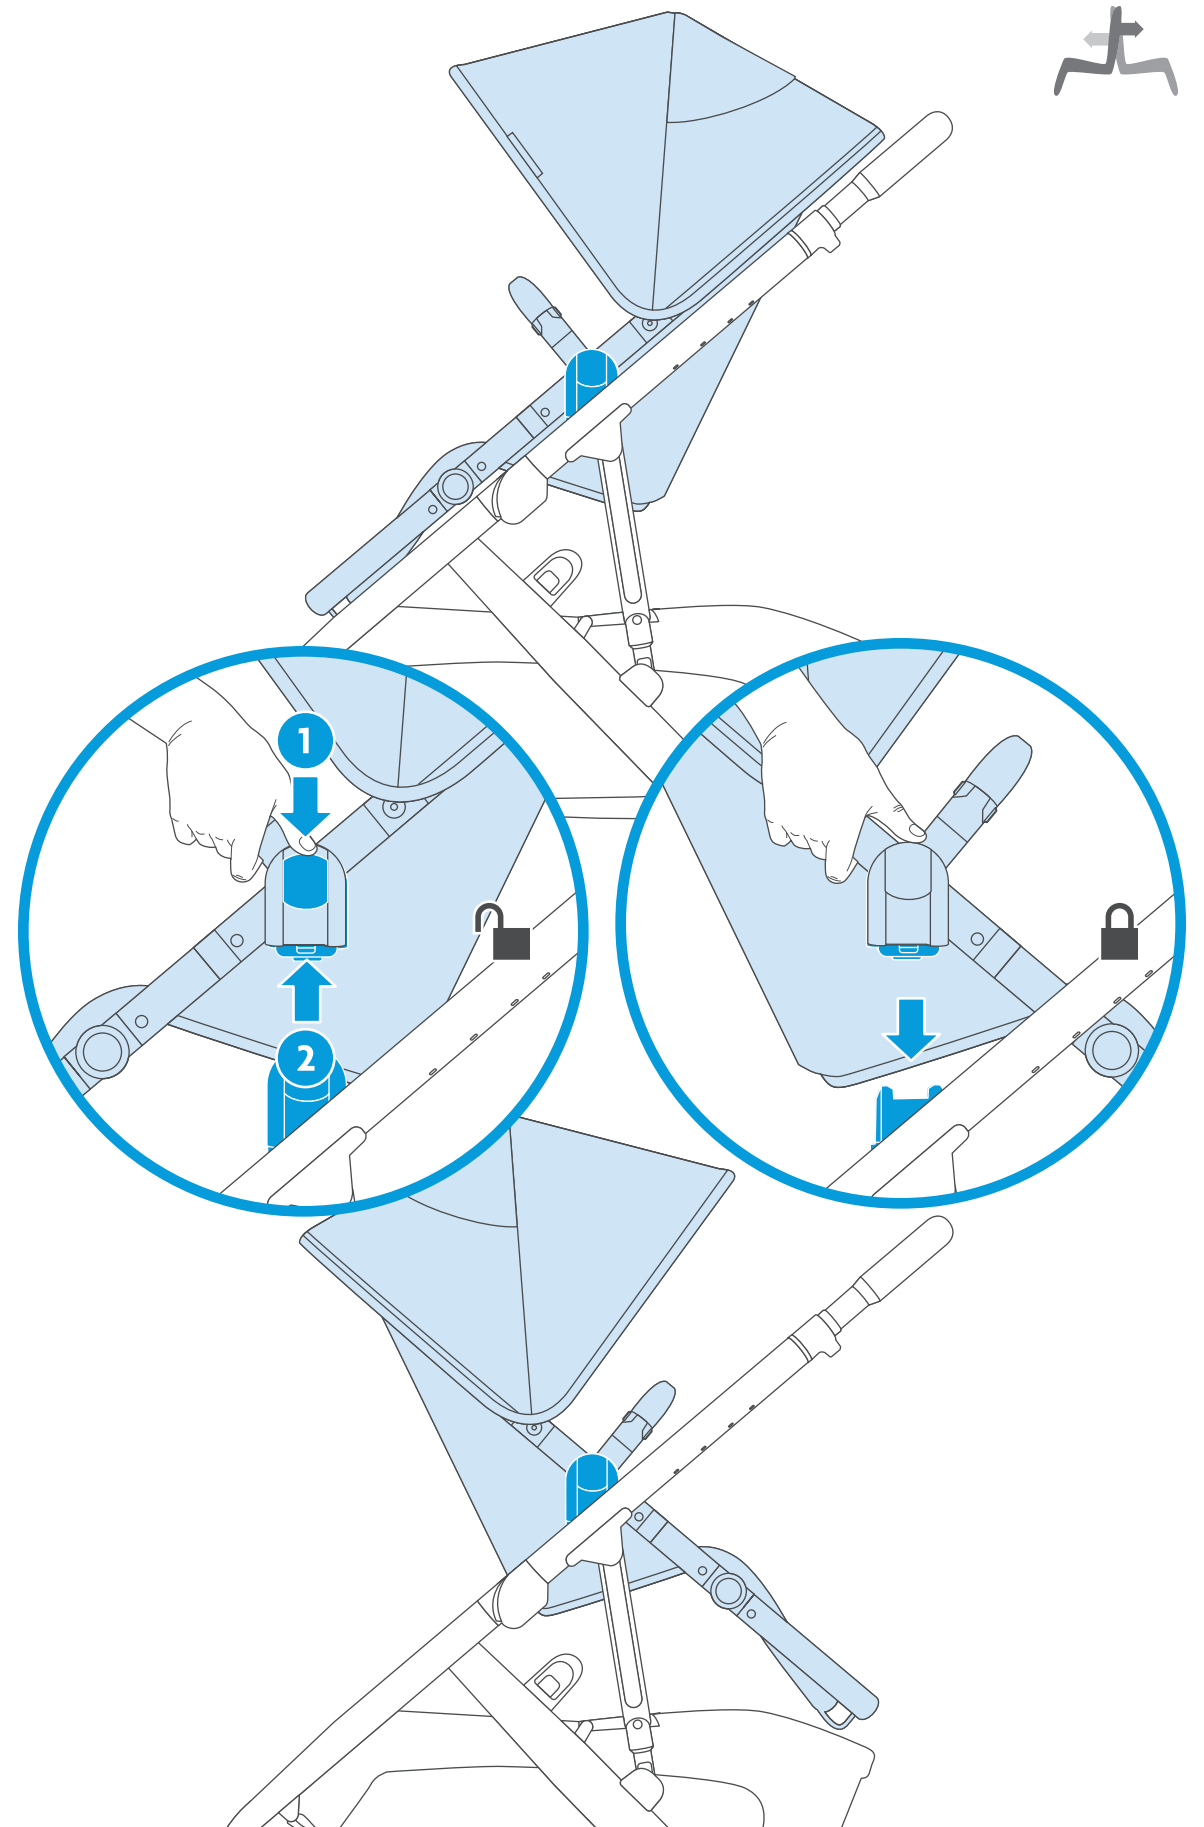

FRONT/REAR FACING SEAT OPERATION