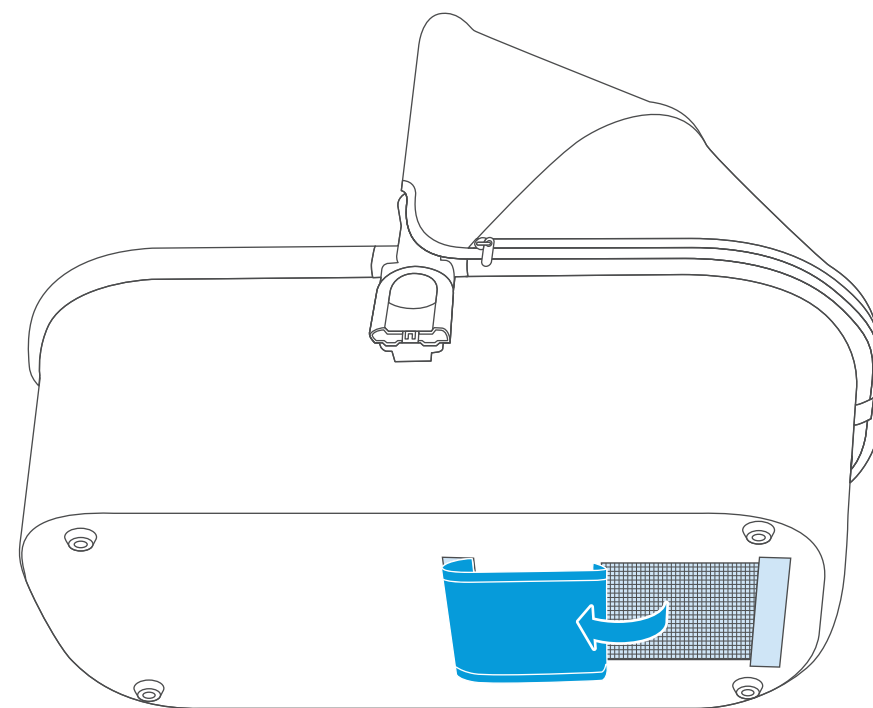

BASSINET VENTILATION