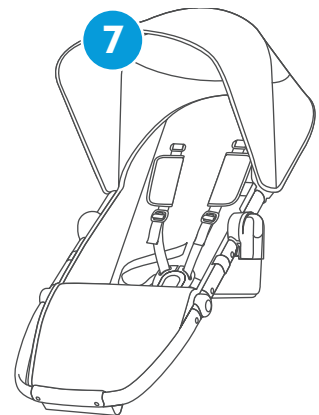

MAINTENANCE AND REPAIR:

- This product requires user inspection and maintenance regularly. Check all connecting hardware (rivets, screws, etc.) for tightness and security. Inspect all brakes, tires, seat harnesses and locks for correct operation. Seek prompt repairs or replacements as needed and never continue using the product if it is structurally not safe.
- Only UPPAbaby replacement parts should be used. It may be unsafe to use parts supplied by another manufacturer.
- Contact Customer Service with any repair questions.

CLEANING SEAT AND BASKET FABRIC

Spot clean or hand wash in cold water with mild detergent. **DO NOT** bleach.

Dry flat and away from direct sunlight before re-use or storage.

DO NOT iron or dry clean.

CLEANING INNER BASSINET

Machine wash cold gentle cycle with mild detergent. **DO NOT** bleach.

Dry flat and away from direct sunlight before re-use or storage.

DO NOT iron or dry clean.

CLEANING OUTER BASSINET, CANOPY AND BUMPER BAR

Spot clean with a damp cloth. **DO NOT** wet excessively. **DO NOT** bleach.

DO NOT iron or dry clean.

CONTENTS

1. 1 BASSINET
2. 2 BASSINET BUG SHIELD
3. 3 STROLLER FRAME AND BASKET
4. 4 BUMPER BAR
5. 5 BASSINET STORAGE BAG
6. 6 FRONT/BACK WHEELS
7. 7 TODDLER SEAT + CANOPY
8. 8 TODDLER SEAT BUG SHIELD
9. 9 TODDLER SEAT RAIN SHIELD