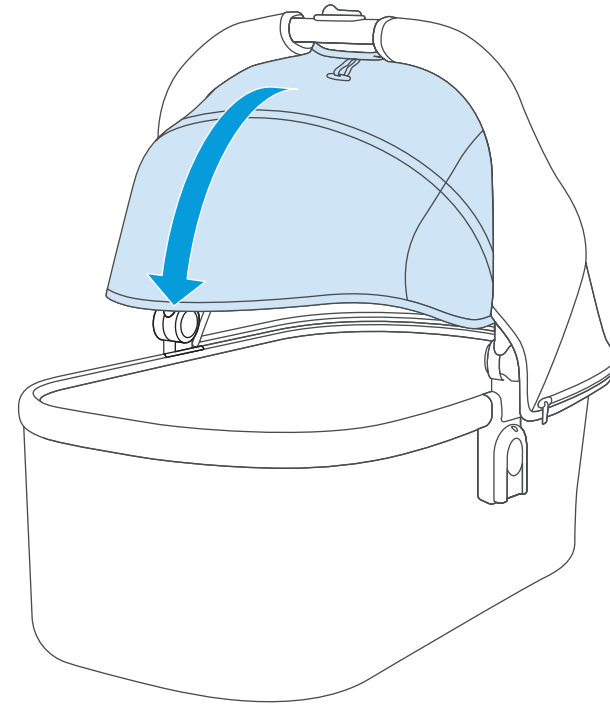

FRONT/REAR FACING SEAT OPERATION

BASSINET ASSEMBLY

\*DO NOT REMOVE FOAM

USING BASSINET CANOPY UB/UV SHADE

UV50+  
PROTECTION