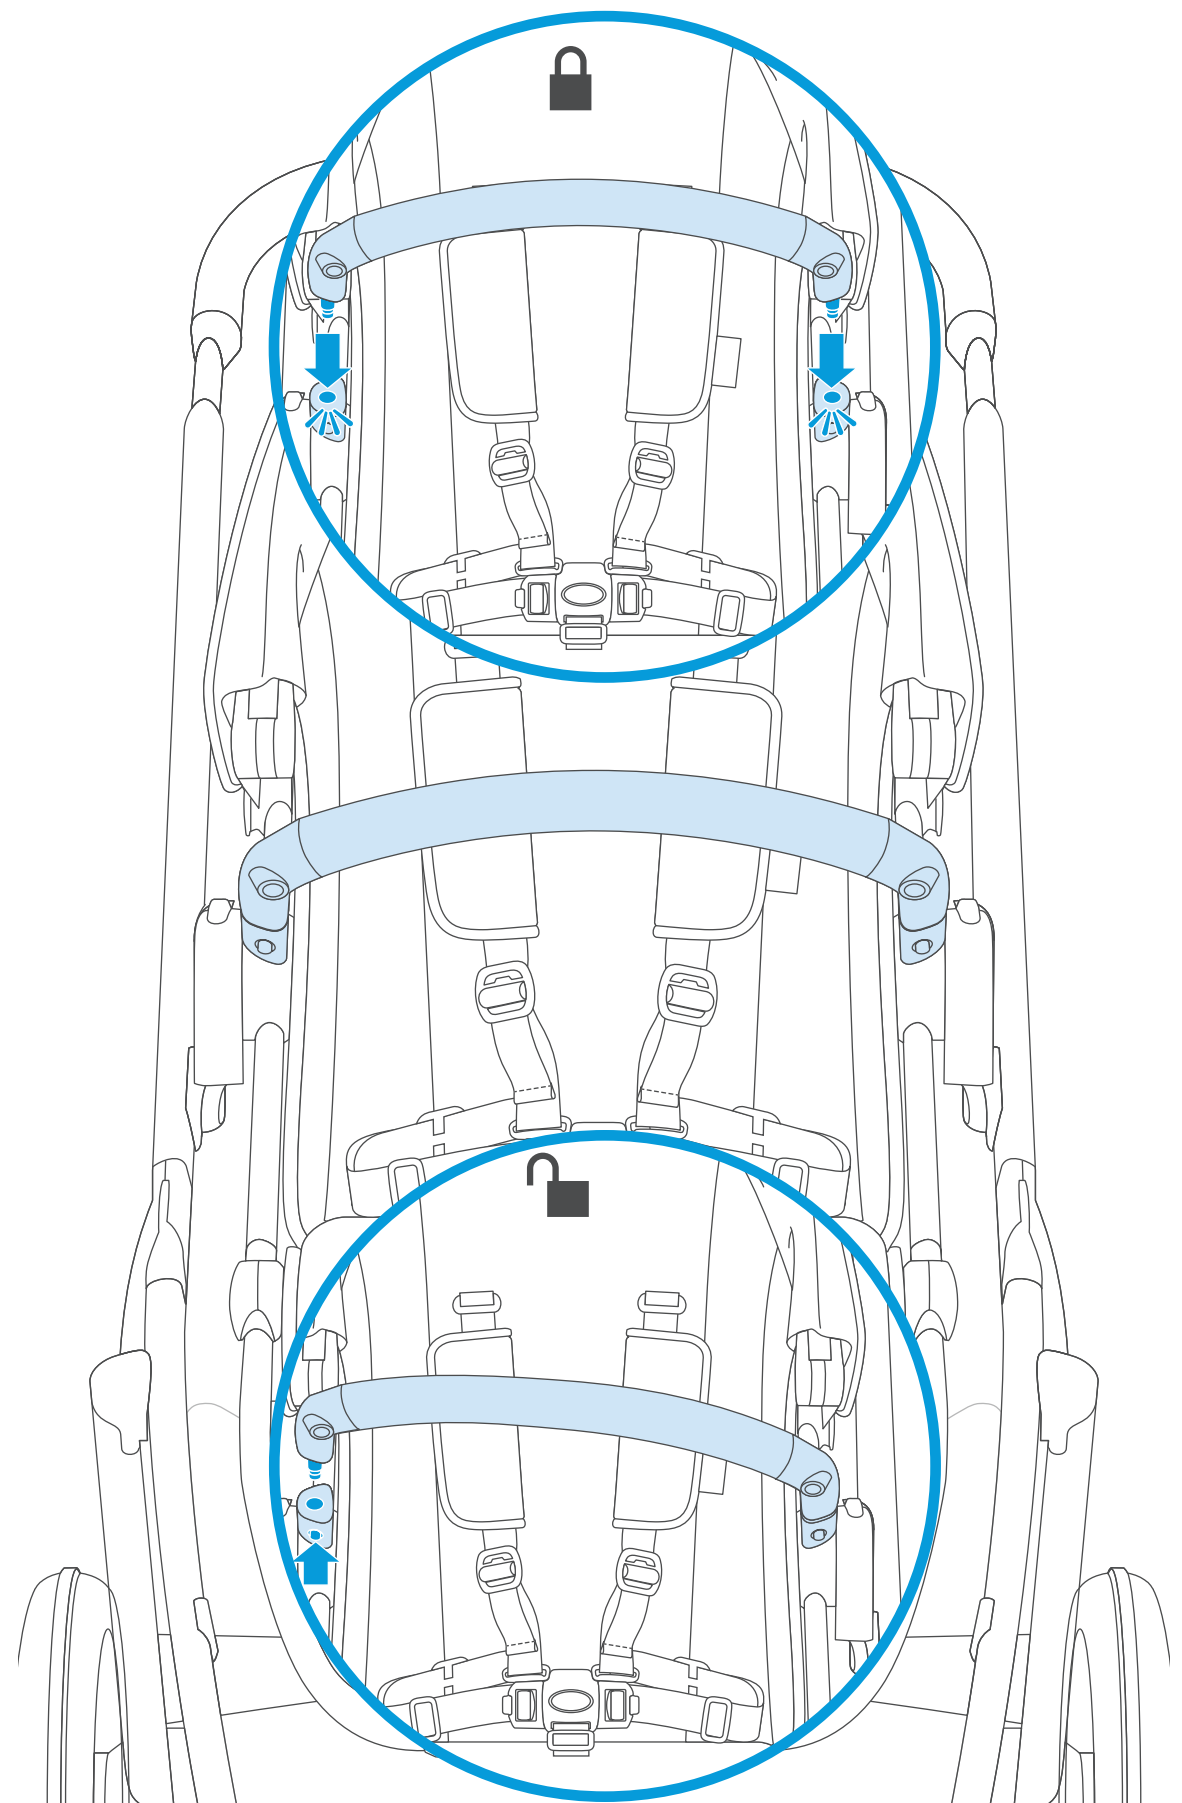

ATTACHING/REMOVING BUMPER BAR