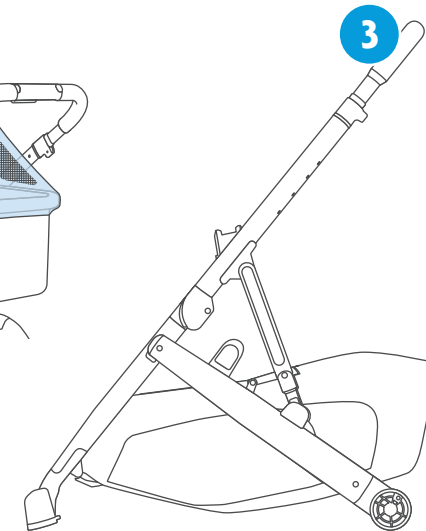

MAINTENANCE AND REPAIR:

- This product requires user inspection and maintenance regularly. Check all connecting hardware (rivets, screws, etc.) for tightness and security. Inspect all brakes, tires, seat harnesses and locks for correct operation. Seek prompt repairs or replacements as needed and never continue using the product if it is structurally not safe.
- Only UPPAbaby replacement parts should be used. It may be unsafe to use parts supplied by another manufacturer.
- Contact Customer Service with any repair questions.

CLEANING SEAT AND BASKET FABRIC

Spot clean or hand wash in cold water with mild detergent. **DO NOT** bleach.

Dry flat and away from direct sunlight before re-use or storage.

DO NOT iron or dry clean.

CLEANING INNER BASSINET

Machine wash cold gentle cycle with mild detergent. **DO NOT** bleach.

Dry flat and away from direct sunlight before re-use or storage.

DO NOT iron or dry clean.

CLEANING OUTER BASSINET, CANOPY AND BUMPER BAR

Spot clean with a damp cloth. **DO NOT** wet excessively. **DO NOT** bleach.

DO NOT iron or dry clean.

CONTENTS

1. 1 BASSINET
2. 2 BASSINET BUG SHIELD
3. 3 STROLLER FRAME AND BASKET
4. 4 BUMPER BAR
5. 5 BASSINET STORAGE BAG
6. 6 FRONT/BACK WHEELS
7. 7 TODDLER SEAT + CANOPY
8. 8 TODDLER SEAT BUG SHIELD
9. 9 TODDLER SEAT RAIN SHIELD