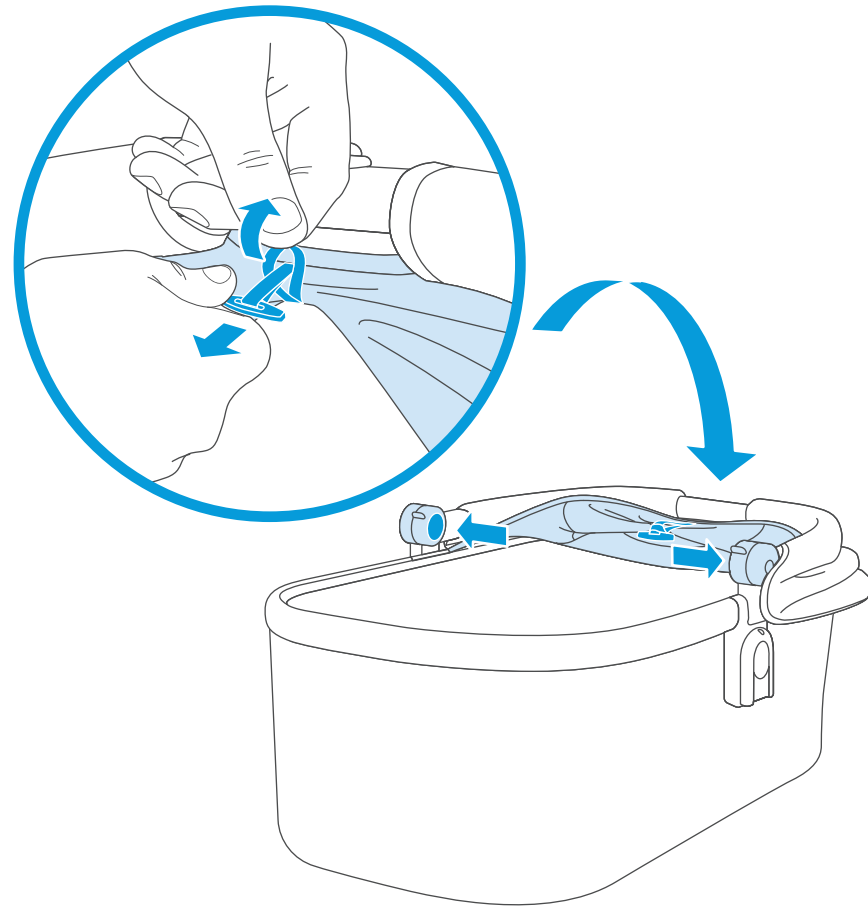

FRONT/REAR FACING SEAT OPERATION

BASSINET ASSEMBLY

\*DO NOT REMOVE FOAM

USING BASSINET CANOPY UB/UV SHADE

UV50+  
PROTECTION