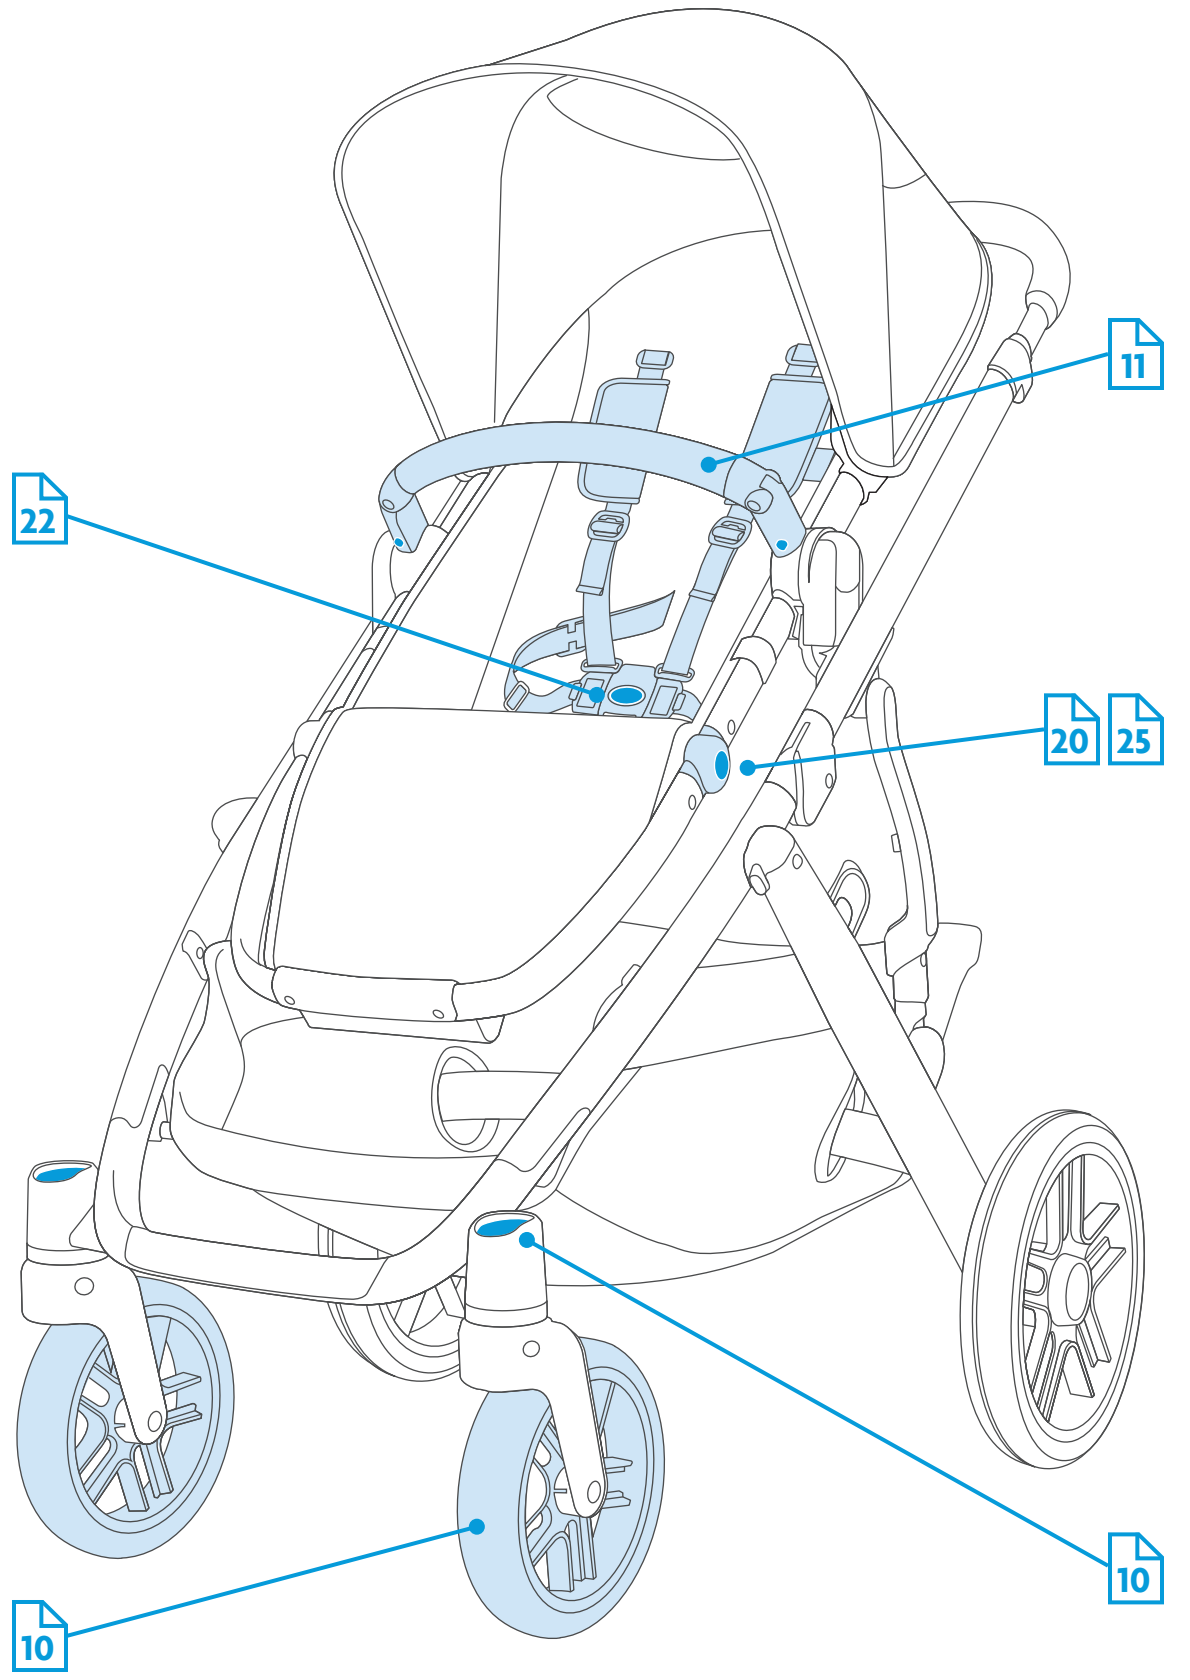

PRODUCT OVERVIEW