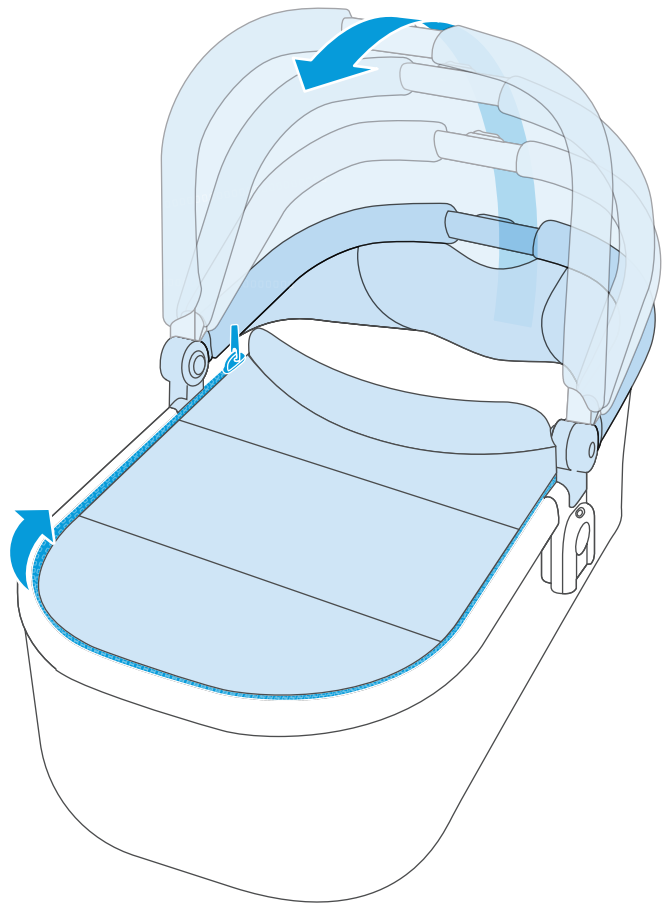

FRONT/REAR FACING SEAT OPERATION

BASSINET ASSEMBLY

\*DO NOT REMOVE FOAM

USING BASSINET CANOPY UB/UV SHADE

UV50+  
PROTECTION