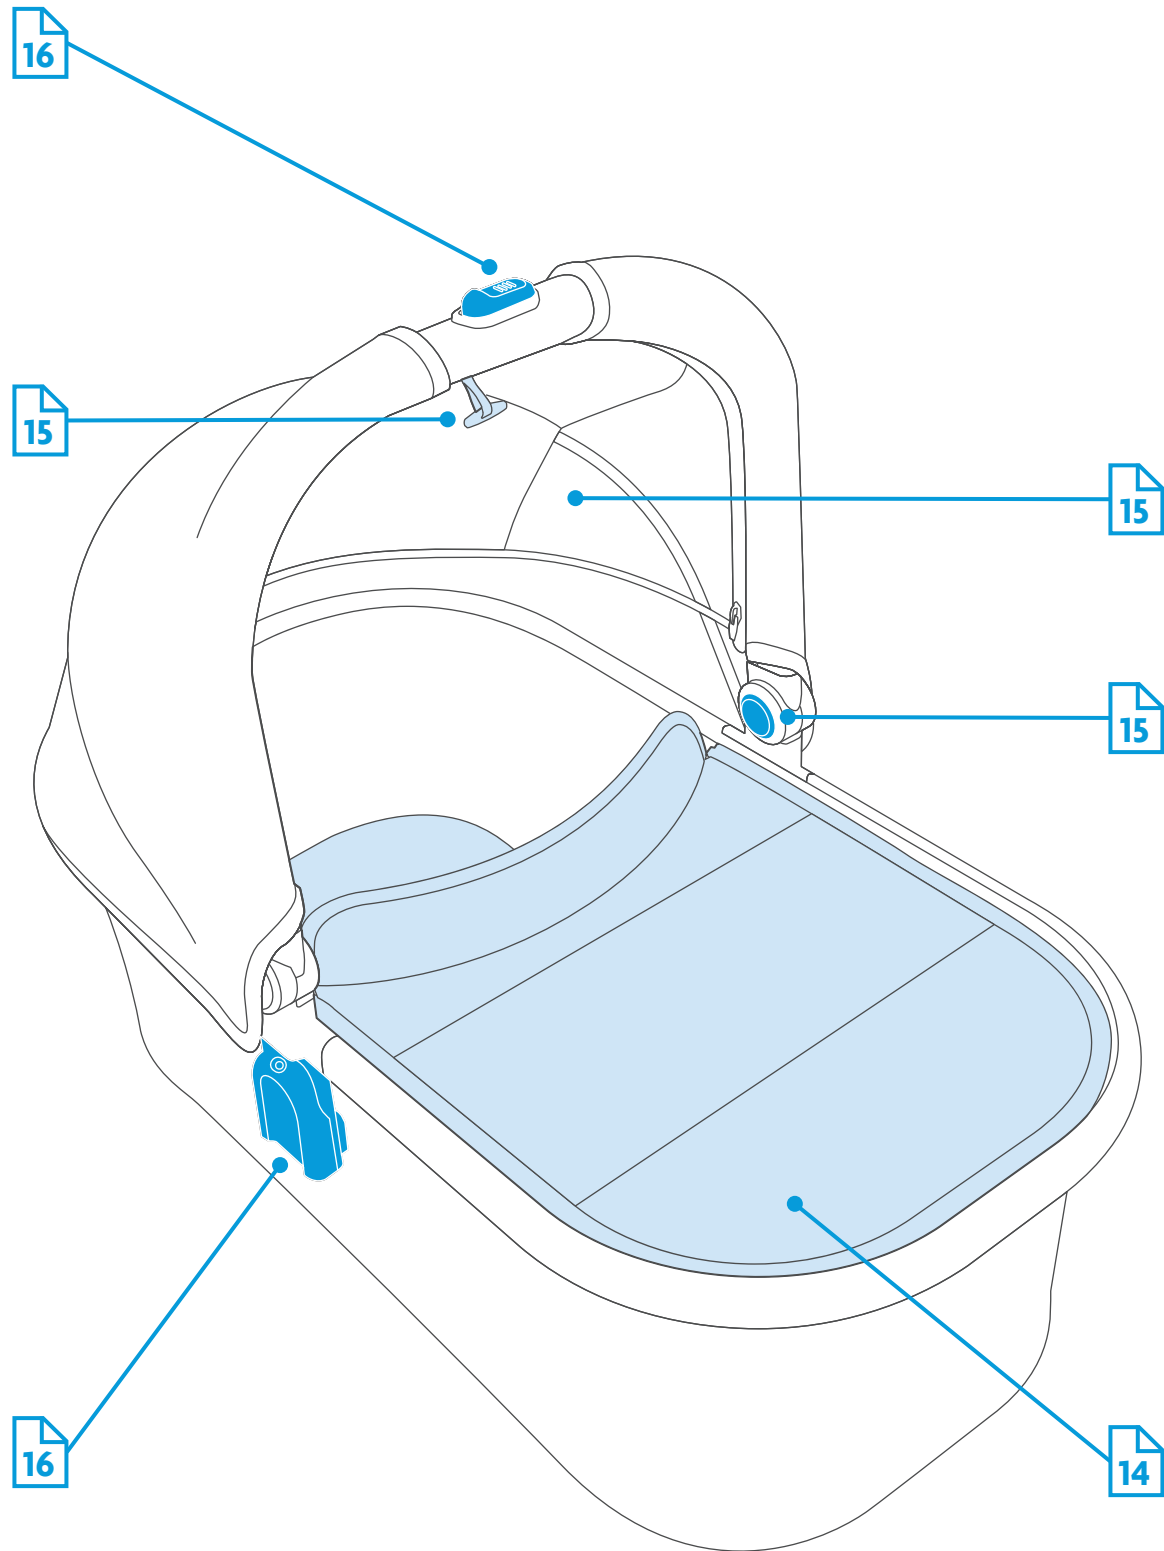

PRODUCT OVERVIEW