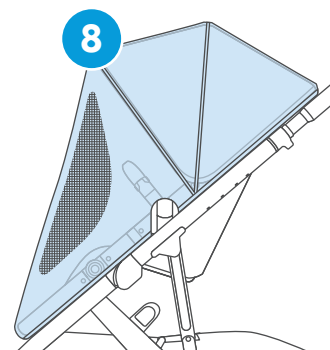

MAINTENANCE AND REPAIR:

- This product requires user inspection and maintenance regularly. Check all connecting hardware (rivets, screws, etc.) for tightness and security. Inspect all brakes, tires, seat harnesses and locks for correct operation. Seek prompt repairs or replacements as needed and never continue using the product if it is structurally not safe.
- Only UPPAbaby replacement parts should be used. It may be unsafe to use parts supplied by another manufacturer.
- Contact Customer Service with any repair questions.

CLEANING SEAT AND BASKET FABRIC

Spot clean or hand wash in cold water with mild detergent. **DO NOT** bleach.

Dry flat and away from direct sunlight before re-use or storage.

DO NOT iron or dry clean.

CLEANING INNER BASSINET

Machine wash cold gentle cycle with mild detergent. **DO NOT** bleach.

Dry flat and away from direct sunlight before re-use or storage.

DO NOT iron or dry clean.

CLEANING OUTER BASSINET, CANOPY AND BUMPER BAR

Spot clean with a damp cloth. **DO NOT** wet excessively. **DO NOT** bleach.

DO NOT iron or dry clean.

CONTENTS

1. 1 BASSINET
2. 2 BASSINET BUG SHIELD
3. 3 STROLLER FRAME AND BASKET
4. 4 BUMPER BAR
5. 5 BASSINET STORAGE BAG
6. 6 FRONT/BACK WHEELS
7. 7 TODDLER SEAT + CANOPY
8. 8 TODDLER SEAT BUG SHIELD
9. 9 TODDLER SEAT RAIN SHIELD