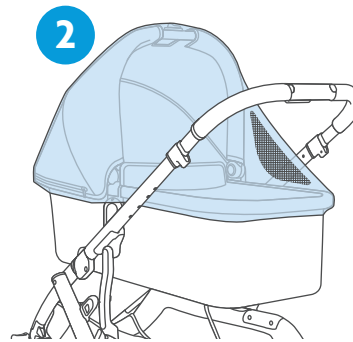

MAINTENANCE AND REPAIR:

- This product requires user inspection and maintenance regularly. Check all connecting hardware (rivets, screws, etc.) for tightness and security. Inspect all brakes, tires, seat harnesses and locks for correct operation. Seek prompt repairs or replacements as needed and never continue using the product if it is structurally not safe.
- Only UPPAbaby replacement parts should be used. It may be unsafe to use parts supplied by another manufacturer.
- Contact Customer Service with any repair questions.

CLEANING SEAT AND BASKET FABRIC

Spot clean or hand wash in cold water with mild detergent. **DO NOT** bleach.

Dry flat and away from direct sunlight before re-use or storage.

DO NOT iron or dry clean.

CLEANING INNER BASSINET

Machine wash cold gentle cycle with mild detergent. **DO NOT** bleach.

Dry flat and away from direct sunlight before re-use or storage.

DO NOT iron or dry clean.

CLEANING OUTER BASSINET, CANOPY AND BUMPER BAR

Spot clean with a damp cloth. **DO NOT** wet excessively. **DO NOT** bleach.

DO NOT iron or dry clean.

CONTENTS

1. 1 BASSINET
2. 2 BASSINET BUG SHIELD
3. 3 STROLLER FRAME AND BASKET
4. 4 BUMPER BAR
5. 5 BASSINET STORAGE BAG
6. 6 FRONT/BACK WHEELS
7. 7 TODDLER SEAT + CANOPY
8. 8 TODDLER SEAT BUG SHIELD
9. 9 TODDLER SEAT RAIN SHIELD