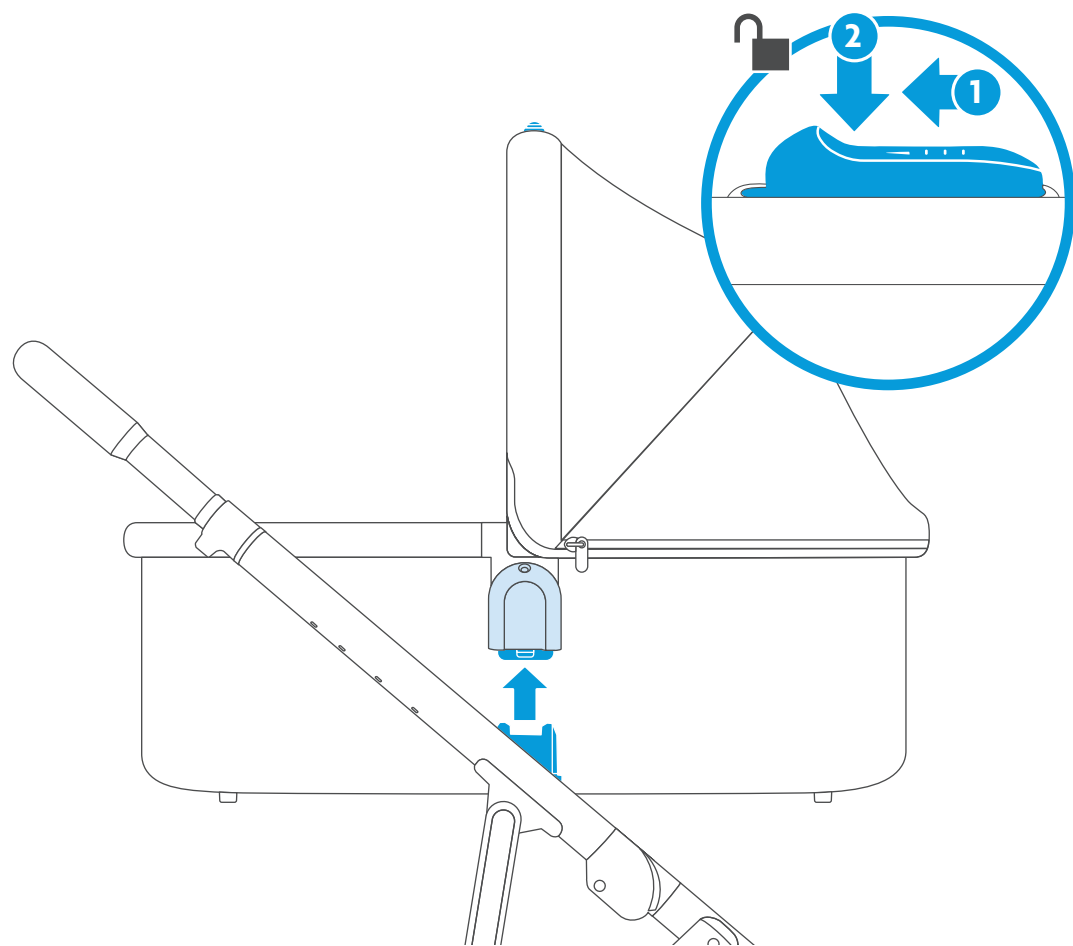

ATTACH/REMOVE BASSINET FROM STROLLER