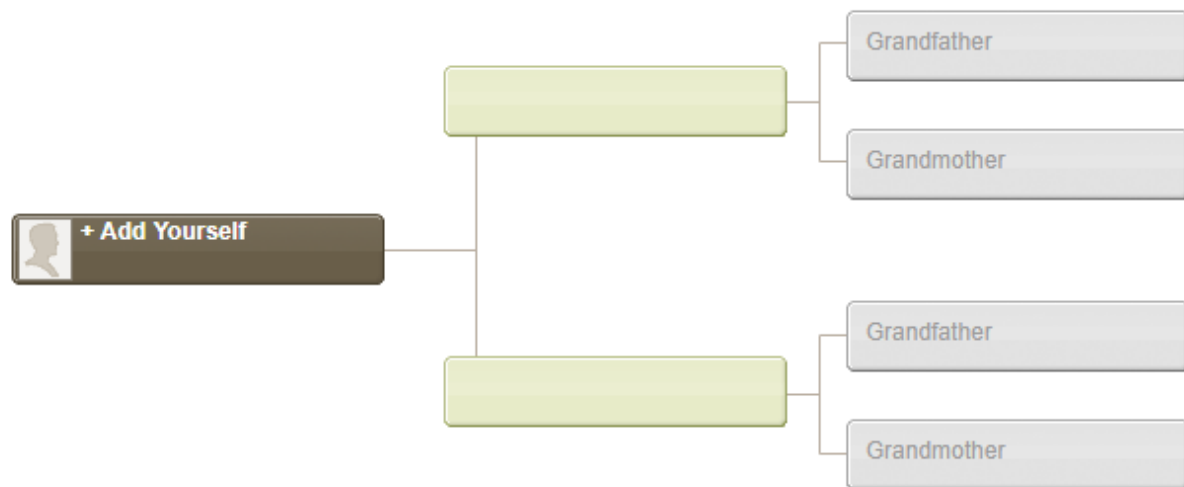

### About this tree

- 4592 people
- 451 photos
- [View people with hints](#)
- Home person: James Lawrence

- [Fold3.com - Military records](#)
- [Archives.com - Census and vital records](#)
- [Newspapers.com - Historical newspapers](#)
- [WeRemember.com - Free online](#)

# Build a Free Tree

- ▶ Click on Tree and select Start a New Tree

**Enter a few simple facts. We'll help you discover a lot more.**

Most of the historical records on Ancestry are from 1790-1930.

We have a better chance of helping you find answers in our collection if someone in your tree was born before 1930.

Helpful tips as you start your tree:

Enter what you can about your parents and grandparents. Even a guess can help.

We'll start searching Ancestry for new information about your family.

You'll see Ancestry Hints in your tree when we've found something.