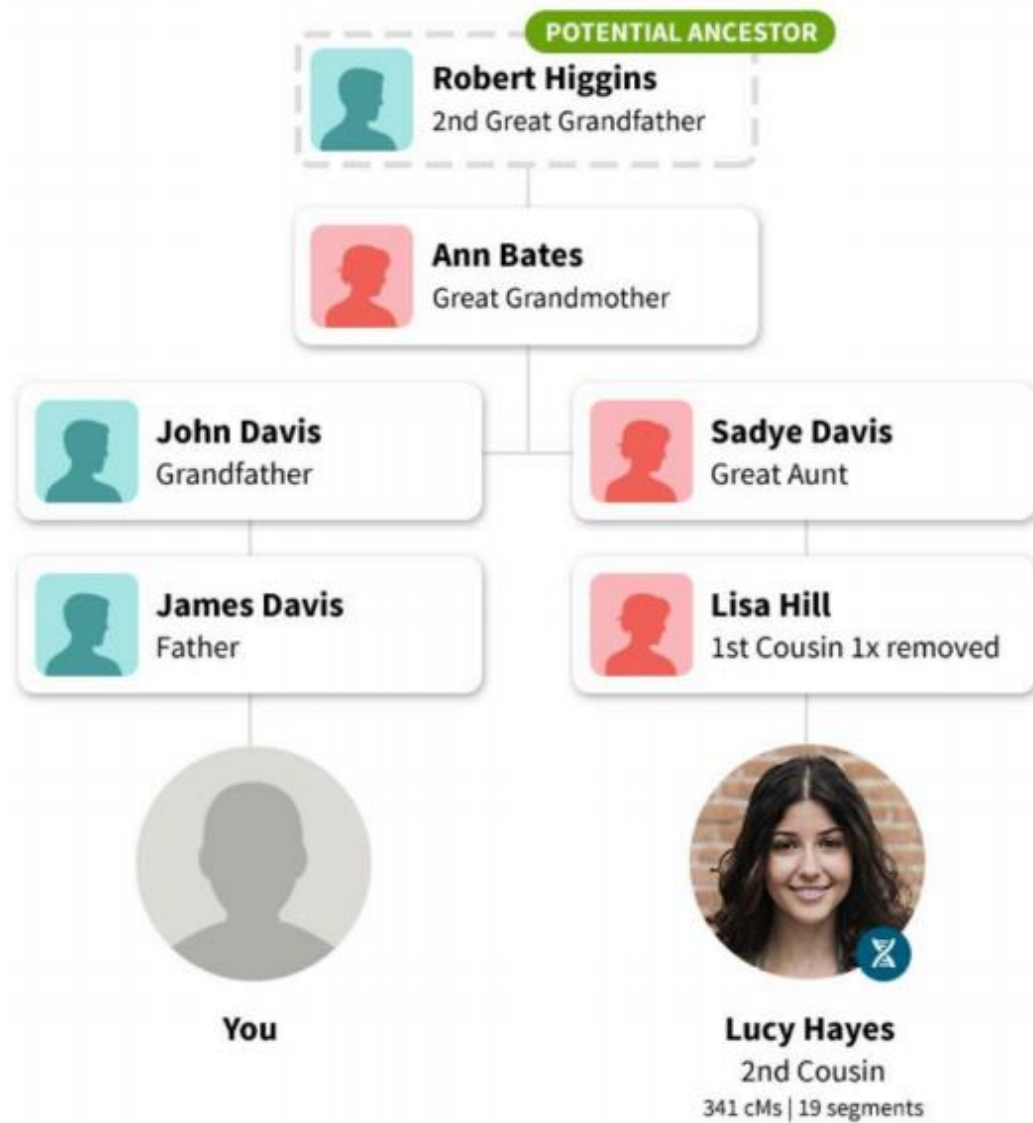

## Family

Add

Parents

- Elias Charles Disney 1859-1941
- Flora Call 1868-1938

Siblings

Spouse & Children

- Lillian Marie Bounds 1899-1997
- Diane Marie Disney 1933-2013

### Workspace

MyTreeTags™ Notes Comments

Actively Researching

Edit

MyTreeTags workspace to add labels to highlight details about an individual

ThruLines  
show likely  
common  
ancestors