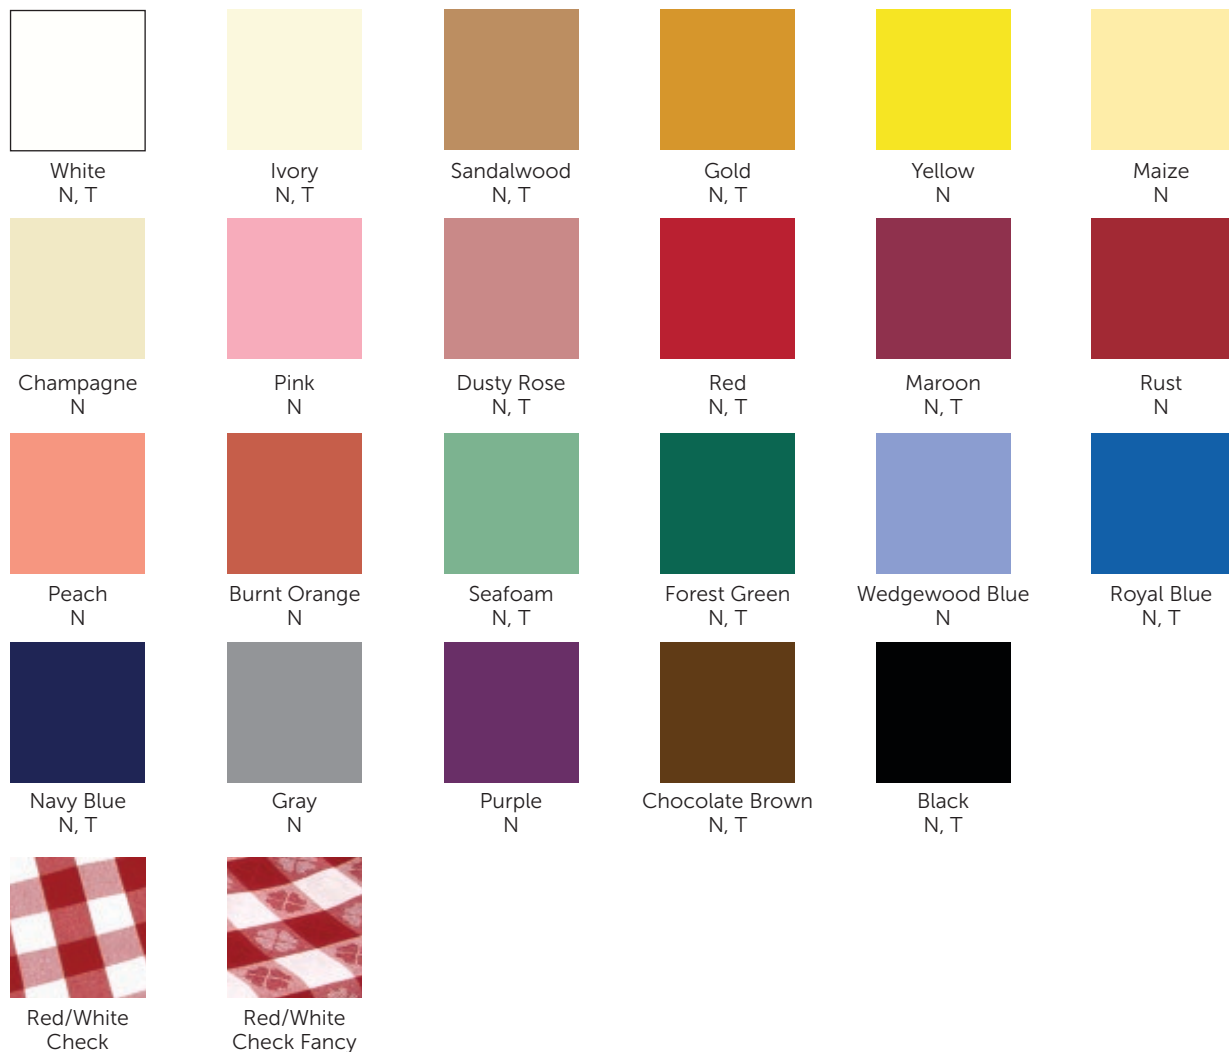

Diplomat™ Plus Color Options

N = Napkins   T = Tabletops

All colors may vary and are only a representation of the physical samples. White is included.