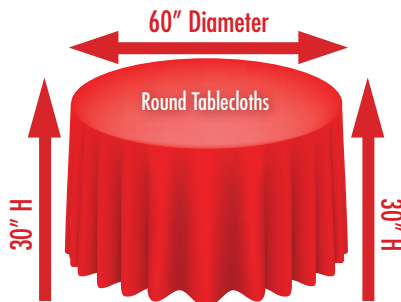

Round Tablecloths

132" Round | 120" Round
Fits Tables With 72" Diameter | Fits Tables With 60" Diameter

Seamless Round Tablecloths Up to 132"
(White, Black, Ivory & Maroon)

TABLE SIZE	FABRIC: POLYESTER	FABRIC: COTTON BLEND	FABRIC: 100% COTTON
42"	63"	60"	61"
48"	70"	69"	69"
51"	70"	69"	69"
54"	70"	69"	69"
60"	80"	81"	81"
60"	*120"	*120"	*120"
66"	84"	87"	87"
72"	90"	87"	87"
72"	*132"	*132"	*132"
96"	114"	120"	120"

*Indicates Floor Length Drop
10 Inch Standard Drop Unless Otherwise Indicated By Asterick (*)
We Can Customize Any Size And Any Drop Length

Measurements are suggested sizes only. Please confirm the length of desired drop before placing an order.