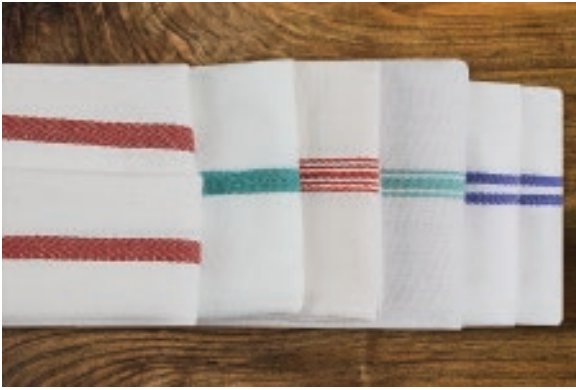

Herringbone Towels

15 X 26

Herringbone Weave Design

Absorbent And Durable

100% Cotton Herringbone Dish Towels

Available In Several Weights

Available In Green Stripe, Blue Stripe And Red Stripe

Double Red Stripe Also Available

20 x 20 Herringbone Can Also Be Used As A Bistro Napkin