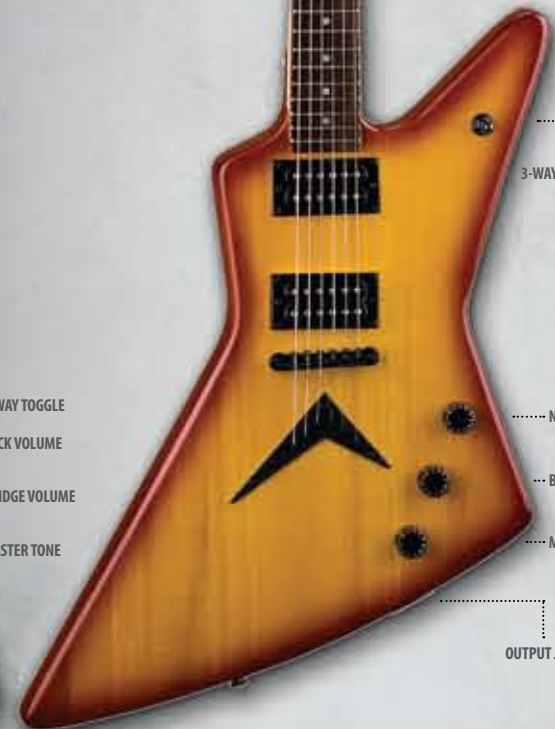

Classic Black finish also available

- 3-WAY TOGGLE
- NECK VOLUME
- BRIDGE VOLUME
- MASTER TONE
- OUTPUT JACK

TCS

TBK

EVO 2000

SKU: EVO2000 TBZ

- Carved Flame Top
- Alder Body
- 24-3/4" Scale
- 1-11/16" Nut
- Set Maple C Neck
- Rosewood Fingerboard
- Pearl Dot Inlays
- Grover Tuners
- Chrome Hardware
- Tune-O-Matic Bridge
- DMT Design Pickups
- Trans Braziliaburst Finish