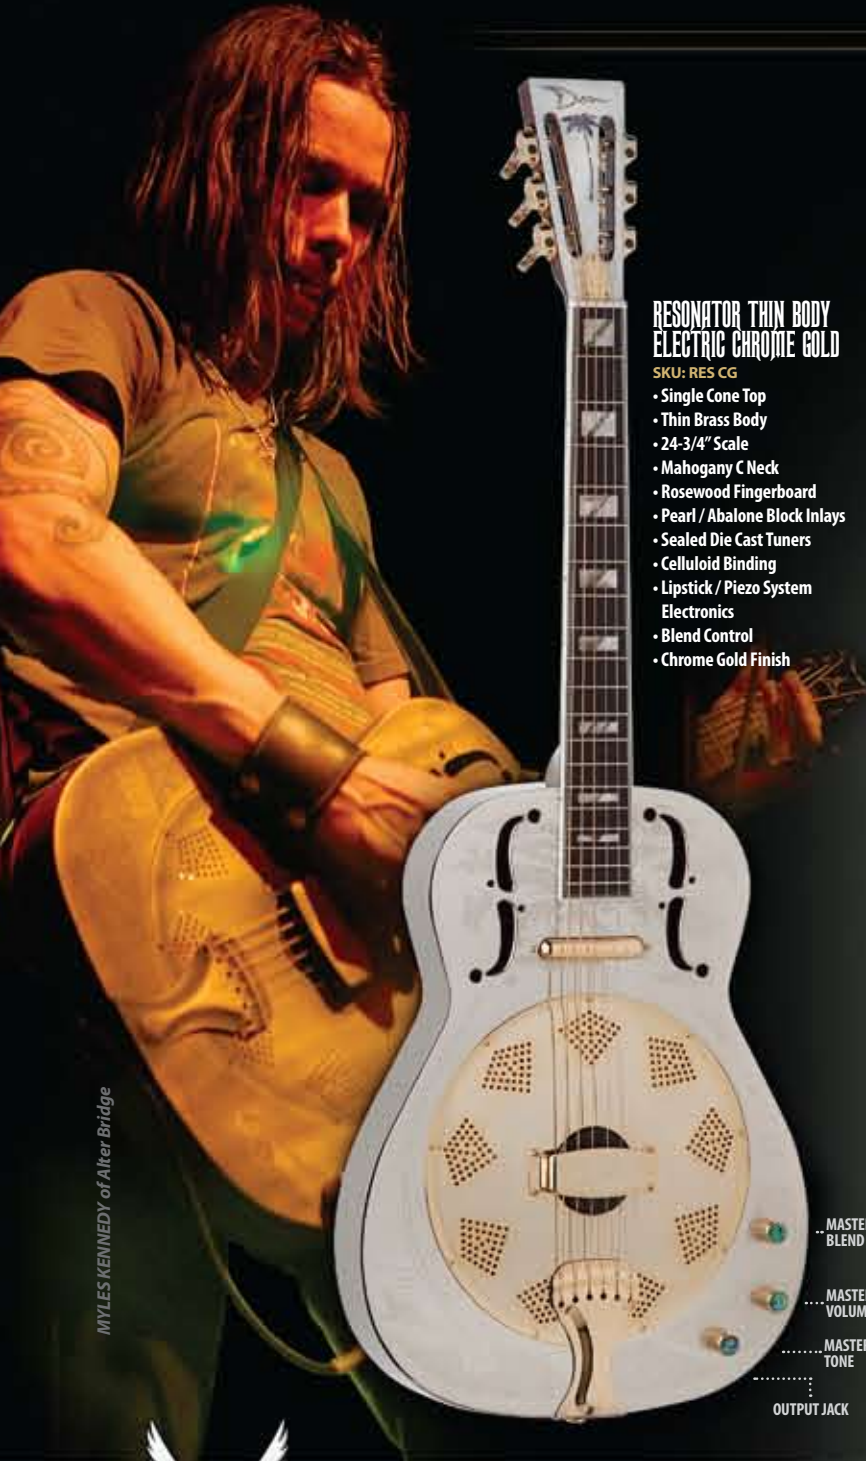

MYLES KENNEDY of Alter Bridge

RESONATOR THIN BODY ELECTRIC CHROME GOLD

SKU: RES CG

- Single Cone Top
- Thin Brass Body
- 24-3/4" Scale
- Mahogany C Neck
- Rosewood Fingerboard
- Pearl / Abalone Block Inlays
- Sealed Die Cast Tuners
- Celluloid Binding
- Lipstick / Piezo System Electronics
- Blend Control
- Chrome Gold Finish