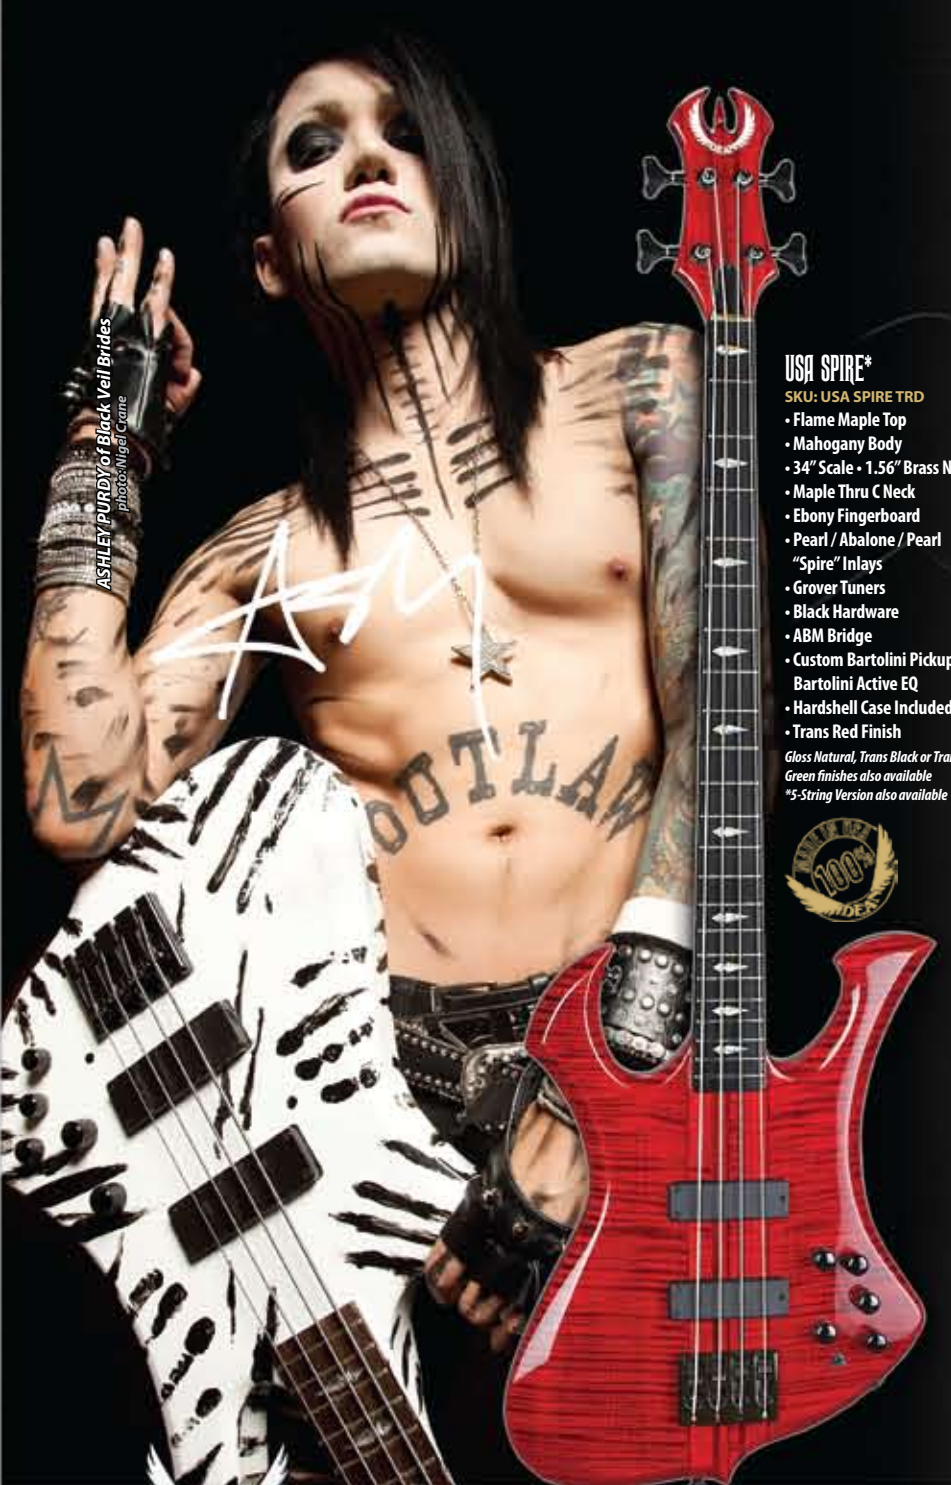

ASHLEY PURDY of Black Veil Brides
photos: Nigel Crane

USA SPIRE*

SKU: USA SPIRE TRD

- Flame Maple Top
- Mahogany Body
- 34" Scale • 1.56" Brass Nut
- Maple Thru C Neck
- Ebony Fingerboard
- Pearl / Abalone / Pearl "Spire" Inlays
- Grover Tuners
- Black Hardware
- ABM Bridge
- Custom Bartolini Pickups w/ Bartolini Active EQ
- Hardshell Case Included
- Trans Red Finish

*5-String Version also available

TRD

CWH

SPIRE

SKU: SPIRE TBK

- Flame Maple Top (TRD, TBK)
- Mahogany Body
- 34" Scale
- 1.56" Nut
- Set Mahogany C Neck
- Rosewood Fingerboard
- Abalone/Pearl "Spire" Inlays
- Grover Tuners
- Black Hardware
- ABM Bridge
- 2 DMT Design / 3-Band Active EQ Pickups
- Trans Black Finish

Trans Red or Classic White finishes also available