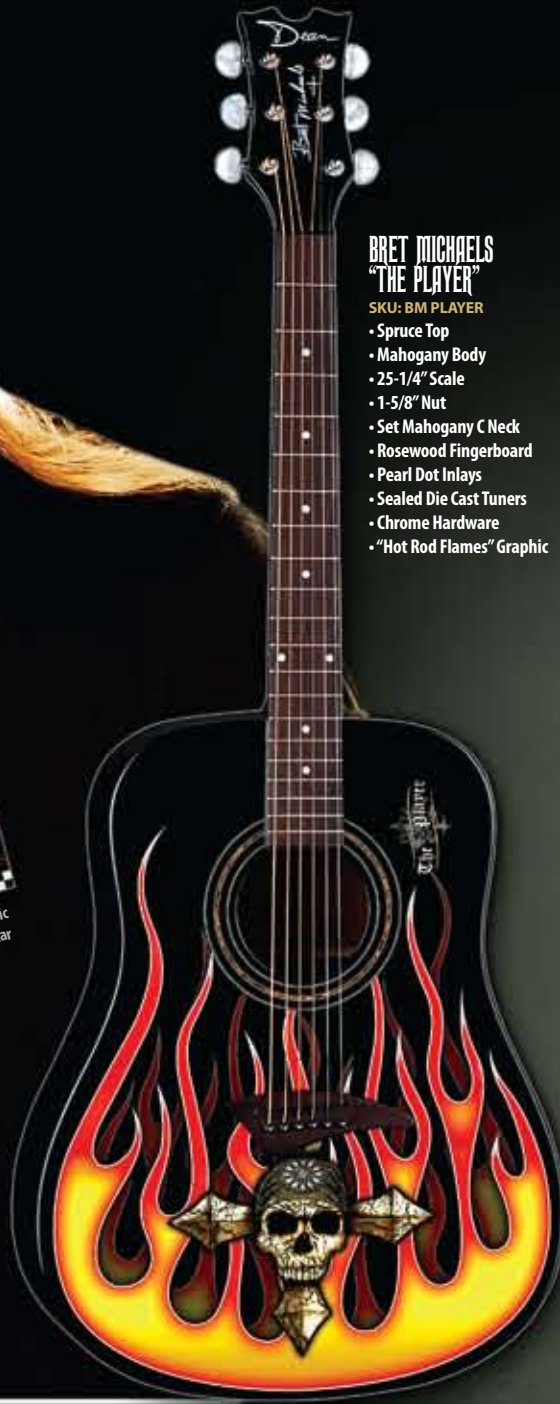

**BRET MICHAELS
"THE PLAYER"**
SKU: BM PLAYER

- Spruce Top
- Mahogany Body
- 25-1/4" Scale
- 1-5/8" Nut
- Set Mahogany C Neck
- Rosewood Fingerboard
- Pearl Dot Inlays
- Sealed Die Cast Tuners
- Chrome Hardware
- "Hot Rod Flames" Graphic