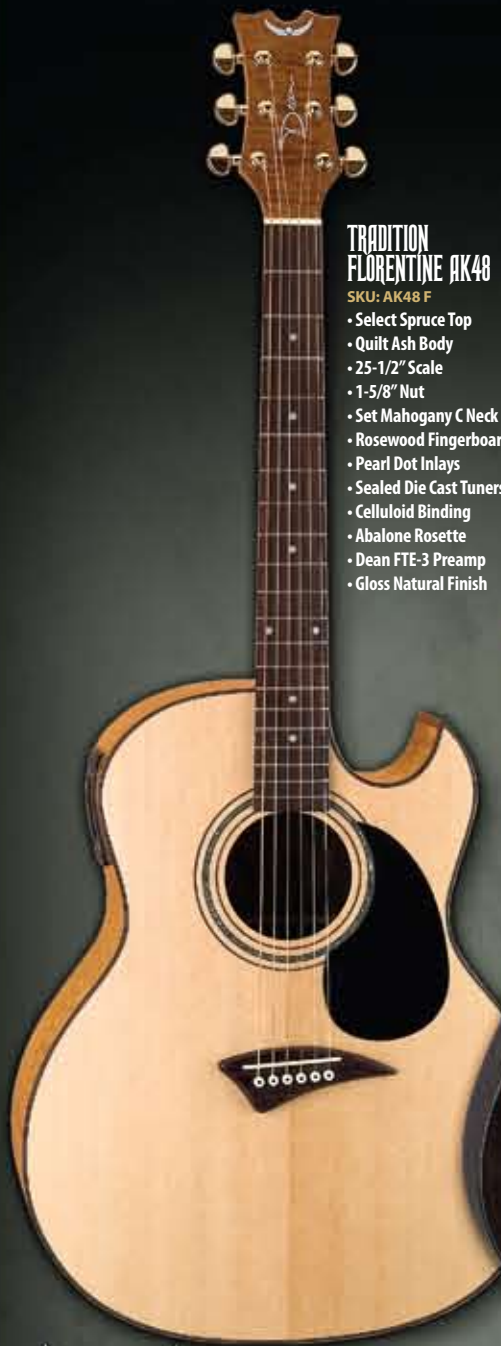

EXHIBITION ACOUSTIC SERIES

TRADITION FLORENTINE AK48

SKU: AK48 F

- Select Spruce Top
- Quilt Ash Body
- 25-1/2" Scale
- 1-5/8" Nut
- Set Mahogany C Neck
- Rosewood Fingerboard
- Pearl Dot Inlays
- Sealed Die Cast Tuners
- Celluloid Binding
- Abalone Rosette
- Dean FTE-3 Preamp
- Gloss Natural Finish