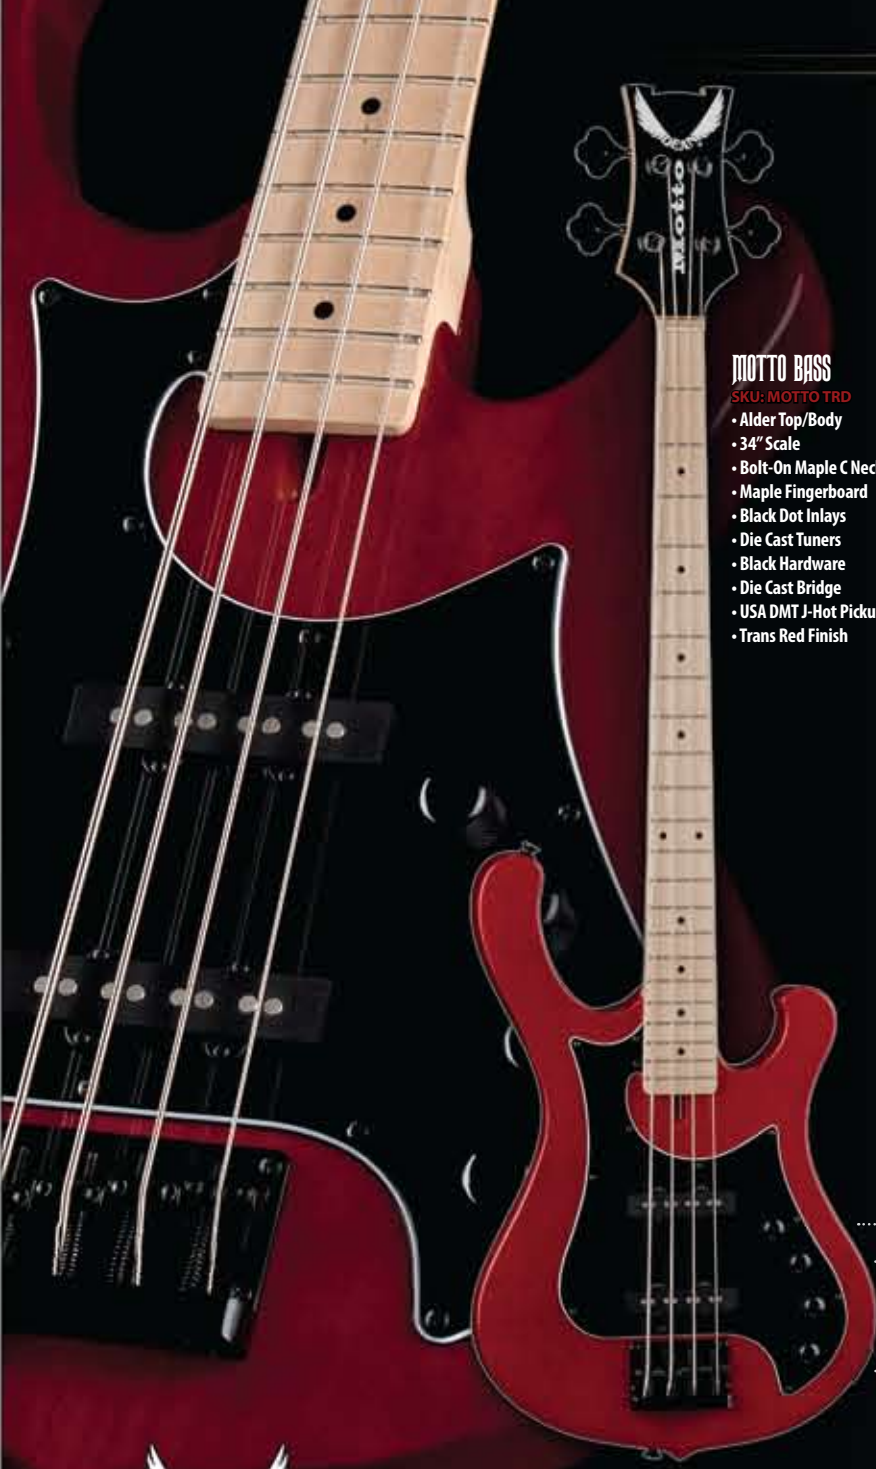

MOTTO BASS

SKU: MOTTO TRD

- Alder Top/Body
- 34" Scale
- Bolt-On Maple C Neck
- Maple Fingerboard
- Black Dot Inlays
- Die Cast Tuners
- Black Hardware
- Die Cast Bridge
- USA DMT J-Hot Pickups
- Trans Red Finish

CUSTOM ZONE BASS

SKU: CZONE BASS NG

- Basswood Top / Body
- 34" Scale
- Bolt-On Maple C Neck
- Color-Matched Fingerboard
- Black Block Inlays
- Sealed Die Cast Tuners
- Black Hardware
- Die Cast Bridge
- DMT Design Pickups
- Nu Q Ler Green Finish

Fluorescent Pink finish also available