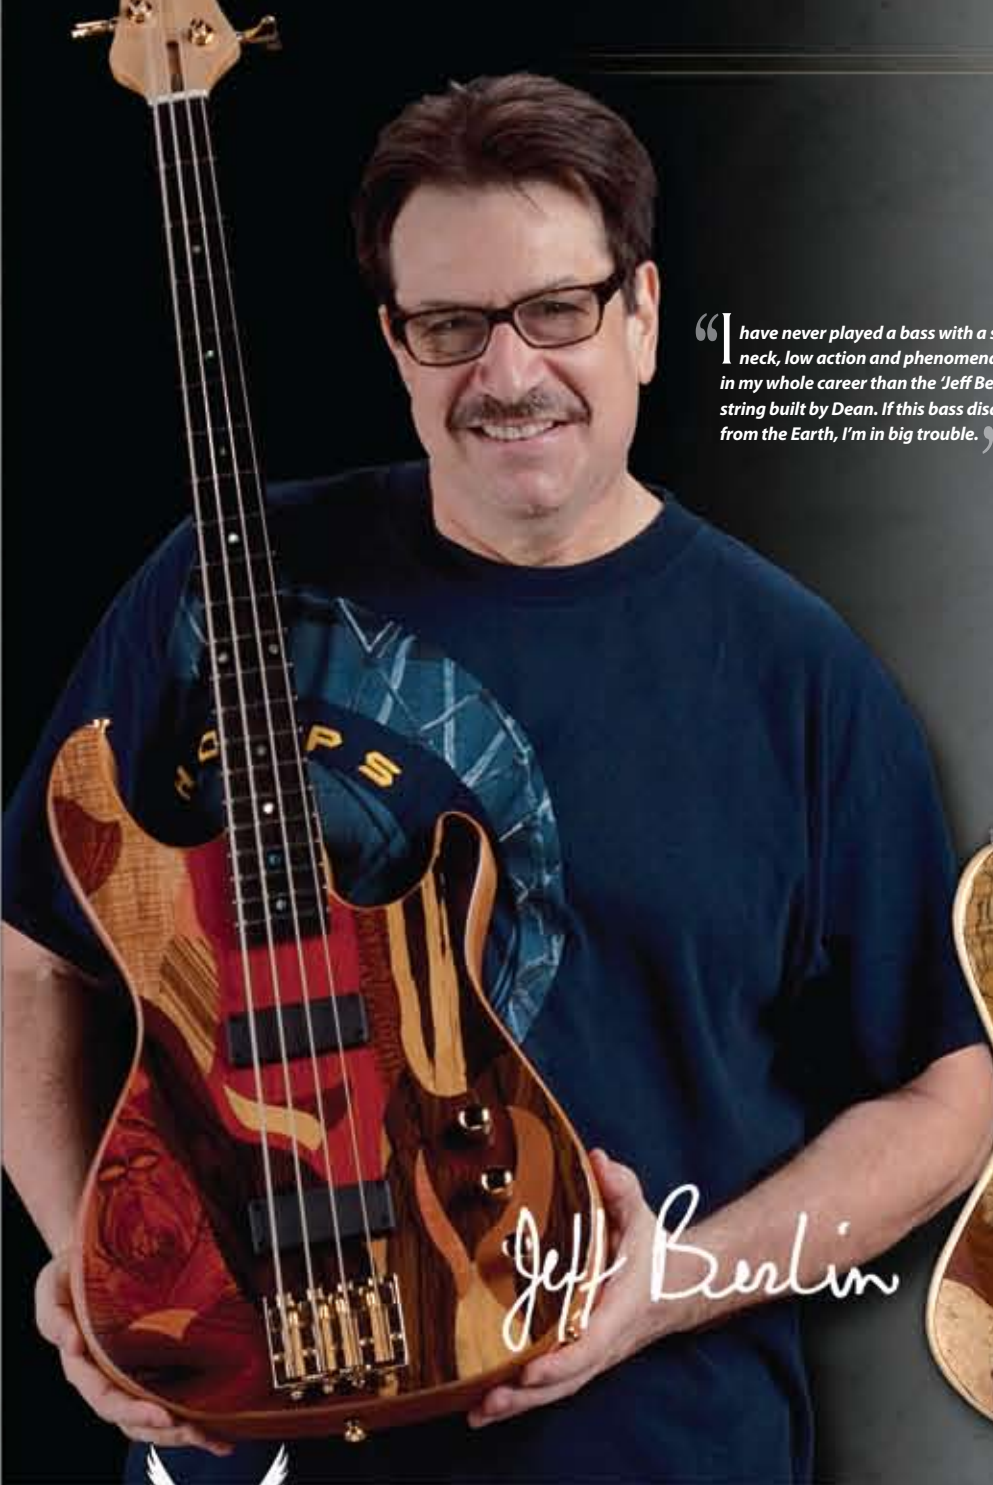

“I have never played a bass with a sweeter neck, low action and phenomenal sound in my whole career than the ‘Jeff Berlin’ 4 string built by Dean. If this bass disappears from the Earth, I’m in big trouble.”

Jeff Berlin