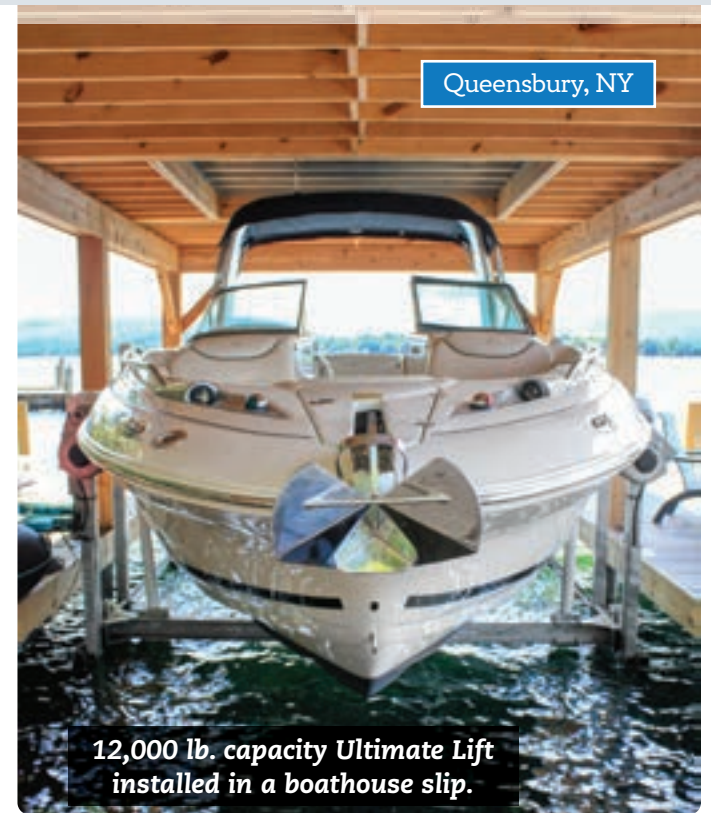

9,000 lb. capacity Ultimate Lift with custom canopy.

Boat Lifts : Ultimate Vertical Lifts

Queensbury, NY