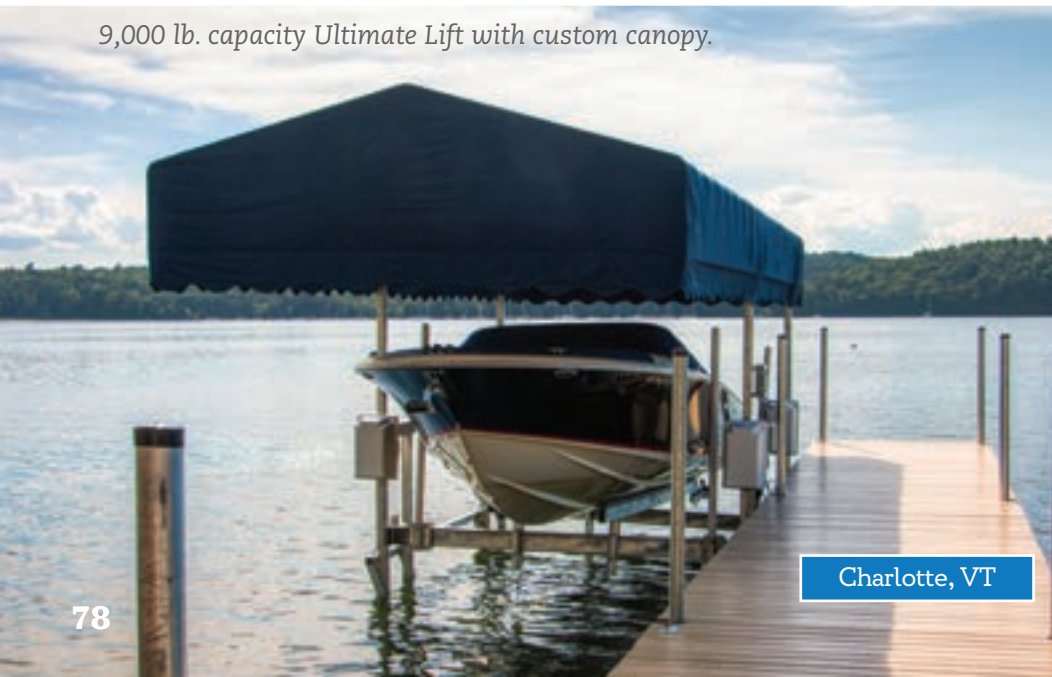

Charlotte, VT

6,000 lb. capacity Ultimate Lift

# Boat Lifts : Ultimate Vertical Lifts

Queensbury, NY

12,000 lb. capacity Ultimate Lift installed in a boathouse slip.

9,000 lb. capacity Ultimate Lift with custom canopy.

Charlotte, VT

9,000 lb. capacity Ultimate Lift with custom canopy.