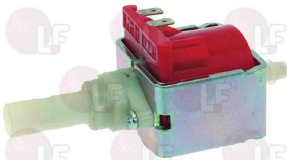

## 1030001 ELECTRICAL CONNECTOR C1A

with built-in diode  
cable length 550 mm.  
for vibratory pump fluid o tech

Suitable for:

## 1030001 ELECTRICAL CONNECTOR C1A

with built-in diode  
cable length 550 mm.  
for vibratory pump fluid o tech

GAGGIA

## 1122737 VIBRATORY PUMP EP5 48W 230V 50Hz

fittings  $\varnothing$  1/8" -  $\varnothing$  6 mm  
 pressure max 15 bar  
 water temperature max 20°C  
 integrated diode (1N 4007P)  
 lead connector 6.3x0.8 mm