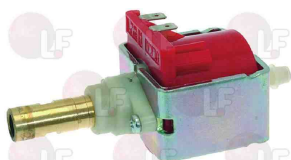

CIMBALI 533-197-400

ULKA 1.01.320.07/PS

1122748 VIBRATORY PUMP EK 230V 50Hz 54W

fittings $\varnothing$ 1/8" - $\varnothing$ 6 mm
pressure max 15 bar
water temperature max 20°C
integrated diode (1N 4007P)
lead connector 6.3x0.8 mm