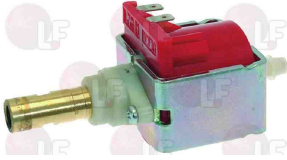

## 1030001 ELECTRICAL CONNECTOR C1A

with built-in diode  
cable length 550 mm.  
for vibratory pump fluid o tech

Suitable for:

## 1030001 ELECTRICAL CONNECTOR C1A

with built-in diode  
cable length 550 mm.  
for vibratory pump fluid o tech

GAGGIA

## 1122735 VIBRATORY PUMP EX5 48W 230V 50Hz

fittings  $\varnothing$  1/8" -  $\varnothing$  6 mm  
 pressure max 15 bar  
 water temperature max 20°C  
 integrated diode (1N 4007P)  
 lead connector 6.3x0.8 mm