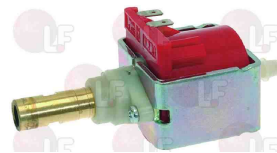

## 1030001 ELECTRICAL CONNECTOR C1A

with built-in diode  
cable length 550 mm.  
for vibratory pump fluid o tech

GAGGIA

## 1122747 VIBRATORY PUMP EX4 48W 24V 50/60HZ

fittings  $\varnothing$  1/8" -  $\varnothing$  6 mm  
 pressure max 18 bar  
 water temperature max 20°C  
 integrated diode (1N 4007P)  
 lead connector 6.3x0.8 mm