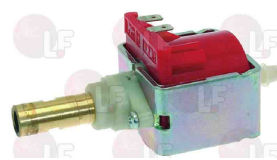

## 1030001 ELECTRICAL CONNECTOR C1A

with built-in diode  
cable length 550 mm.  
for vibratory pump fluid o tech

GAGGIA

## 1122601 VIBRATORY PUMP EX5 41W 120V 60Hz

fittings  $\varnothing$  1/8" -  $\varnothing$  6 mm  
pressure max 15 bar  
water temperature max 20°C  
integrated diode (1N 4007P)  
lead connector 6.3x0.8 mm  
for SAECO 3P-5P  
for ELEKTRA MINIVERTICALE  
for GRIMAC CAFFÈ CIALDA NUVOLA-TERRY

## 1122736 VIBRATORY PUMP EX5 48W 24V 50/60Hz

fittings  $\varnothing$  1/8" -  $\varnothing$  6 mm  
pressure max 15 bar  
water temperature max 20°C  
integrated diode (1N 4007P)  
lead connector 6.3x0.8 mm