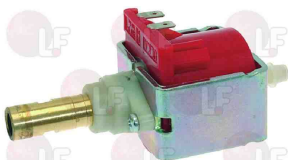

Vibrating pumps

Suitable for:

1122601 VIBRATORY PUMP EX5 41W 120V 60Hz

fittings $\varnothing$ 1/8" - $\varnothing$ 6 mm
pressure max 15 bar
water temperature max 20°C
integrated diode (1N 4007P)
lead connector 6.3x0.8 mm
for SAECO 3P-5P
for ELEKTRA MINIVERTICALE
for GRIMAC CAFFÈ CIALDA NUVOLA-TERRY

BEZZERA 7731011
GRIMAC 1220300006

ELEKTRA 00255035
SAECO 9070.026.00F

GRIMAC MG072
ULKA 1.01.323.07/PA

Suitable for:

1122736 VIBRATORY PUMP EX5 48W 24V 50/60Hz

fittings $\varnothing$ 1/8" - $\varnothing$ 6 mm
pressure max 15 bar
water temperature max 20°C
integrated diode (1N 4007P)
lead connector 6.3x0.8 mm