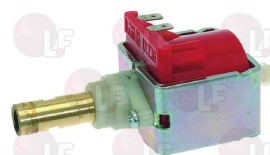

## 1030001 ELECTRICAL CONNECTOR C1A

with built-in diode  
cable length 550 mm.  
for vibratory pump fluid o tech

Suitable for:

## 1120023 SAFETY VALVE FOR VIBRATORY PUMP

for SAECO TWIN-VIA VENEZIA

GAGGIA

SAECO 229451000

## 1030001 ELECTRICAL CONNECTOR C1A

with built-in diode  
cable length 550 mm.  
for vibratory pump fluid o tech

GAGGIA

## 1122740 VIBRATORY PUMP EX5 48W 24V 50/60Hz

fittings  $\varnothing$  1/8" countersunk -  $\varnothing$  6 mm  
pressure max 15 bar  
water temperature max 20°C  
integrated diode (1N 4007P)  
lead connector 6.3x0.8 mm