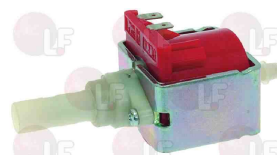

ALICE CLUB ET5158
SAECO 9070.035.00P

BRASILIA 08731.4.00.08
ULKA 1.01.308.05/PAEP5

GAGGIA
ULKA 1.01.308.05/PA