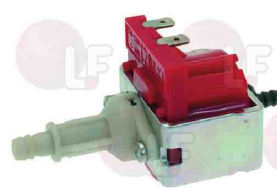

1331017 VIBRATORY PUMP NME 3S 16W 230V 50Hz

hose-end fitting $\varnothing$ 6 mm - $\varnothing$ 5 mm
pressure max 2.5 bar
water temperature max 20°C
integrated diode (1N 4007P)
connector lead 4.7x0.8 mm
for GRIMAC COFFEE POD NUVOLA