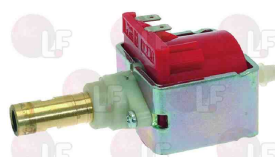

SAECO 187720958EX7

TOURNUS 262081

ULKA 1.01.329.08/PA

1122739 VIBRATORY PUMP EX5 48W 230V 50Hz

fittings $\varnothing$ 1/8" countersunk - $\varnothing$ 6 mm
pressure max 15 bar
water temperature max 20°C
integrated diode (1N 4007P)
lead connector 6.3x0.8 mm