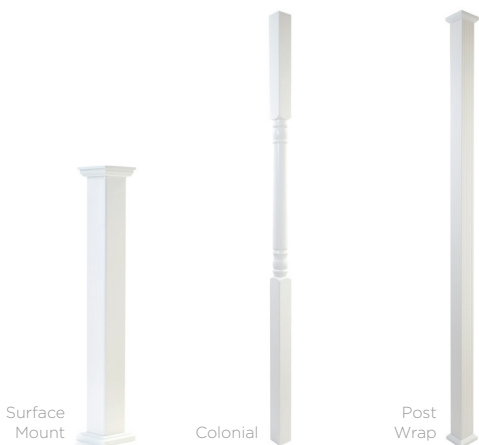

POSTS

POSTS

Post Width	Post Style	Post Height		
		38"	44"	108"
4"	Surface Mount	•	•	
	Colonial			•
5"	Colonial			•

Surface Mount Post includes structural Aluminum Insert, Vinyl Square Post Sleeve, Post Cap and Post Base Trim

Colonial Post includes structural Aluminum Insert and Vinyl Colonial Post Sleeve. Optional Cap and Base Trim Set available.

POSTS WRAPS AND SLEEVES

Post Width	Post Style	Post Height		
		38"	44"	108"
4"	Post Sleeve		•	•
	Post Wrap			•
6"	Post Wrap			•

Post Sleeve includes Vinyl Square Post Sleeve, Cap and Post Base Trim

Post Wrap includes four Vinyl Post Wrap sides, to snap around nominal wood square post of noted width, and Cap and Base Trim Set.