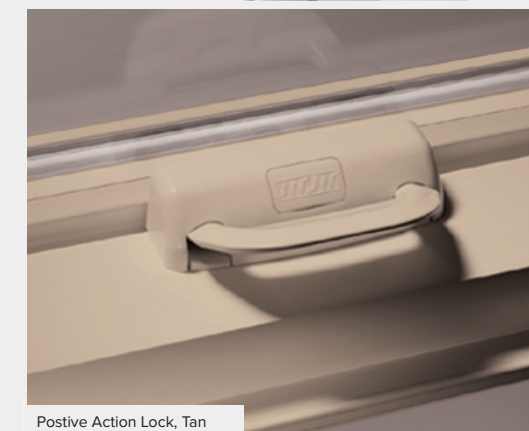

Picture and Radius

HARDWARE
Non-operable

Hardware color will match interior frame color selection of white or tan.

Positive Action Lock, White

Casement/Awning Operator

Sash Lock

Positive Action Lock, Tan

Make a Statement with Color