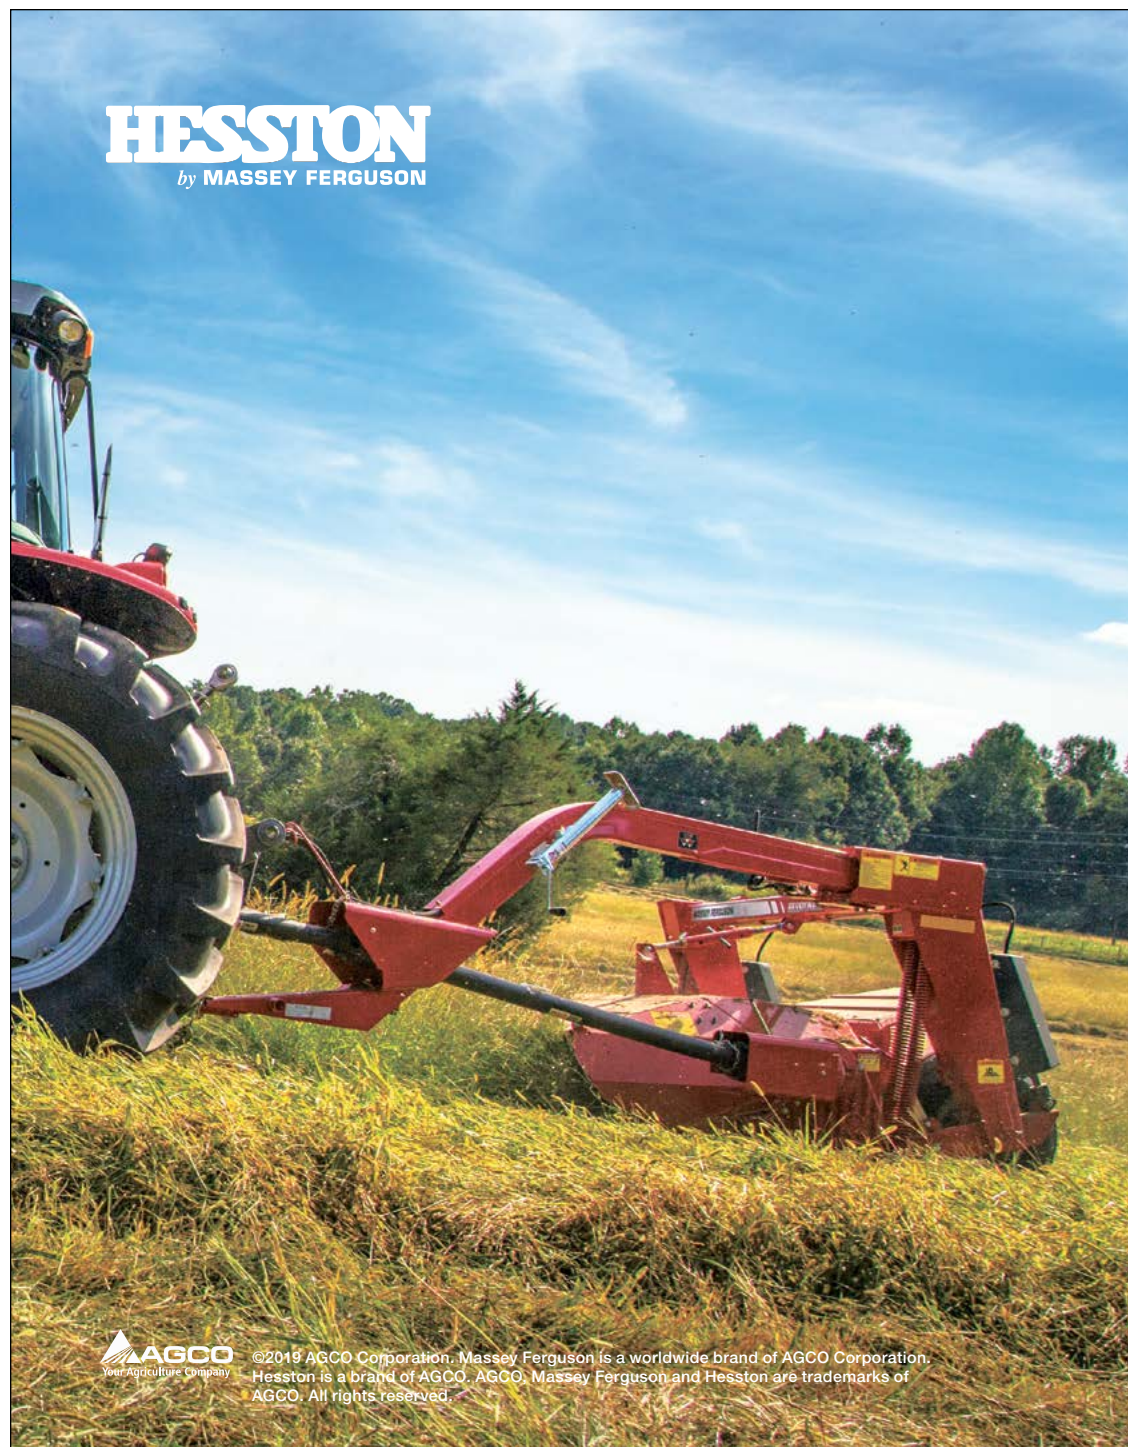

SAVE NOW ON CUTTING-EDGE HAY TOOLS.

Everything you need to produce higher-quality hay. From the aggressively redesigned Hesston-built round balers to disc mowers, rakes and more, these hay tools are impressively productive — and profitable. Get yours today. See your dealer soon or visit us online at hesston.com.

AGCO Corporation. Massey Ferguson is a worldwide brand of AGCO Corporation. Hesston is a brand of AGCO. AGCO, Massey Ferguson and Hesston are trademarks of AGCO. All rights reserved.