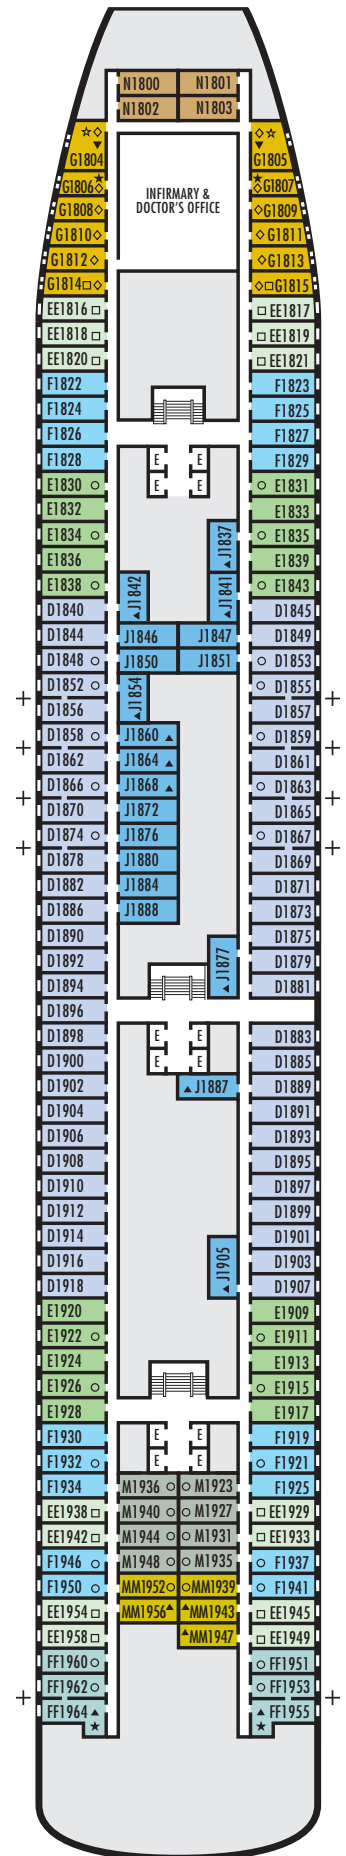

DECK 1—DOLPHIN DECK

Staterooms 1800–1964