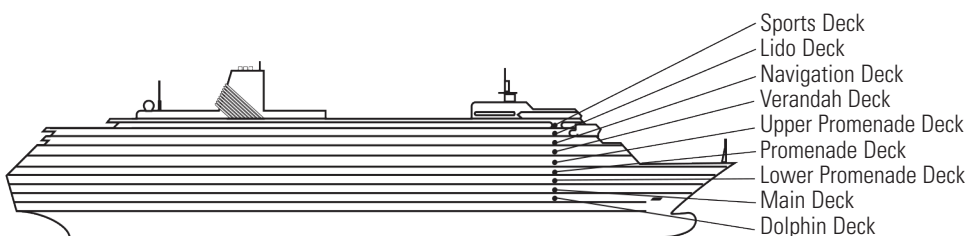

All information is subject to change.

STATEROOM SYMBOL LEGEND

- Quad (2 lower beds, 1 sofa bed, 1 upper)
- Triple (2 lower beds, 1 sofa bed)
- ▲ 2 lower beds or converts to 1 queen-size
- ☆ 2 lower beds not convertible to a queen-size
- △ Partial sea view
- × Fully obstructed view
- Shower only
- Bathtub & shower
- + Connecting rooms
- These staterooms have portholes instead of windows
- ♿ Suites B7088, B7087, B6228 & B6225 and stateroom EE3429 are fully accessible, roll-in shower only
- ▼ Suite SA7034 is fully accessible with single side approach to the bed, bathtub & roll-in shower. Staterooms DA6104, G1805 & G1804 are fully accessible with single side approach to the bed, roll-in shower only.
- ★ Staterooms EE3396, EE3391, HH3431, HH3430, E2702, L2700, J2555, J2554, G2500, FF1964, FF1955, G1807 & G1806 are ambulatory accessible, roll-in shower only

OCEAN-VIEW STATEROOMS

C
Large: 2 lower beds convertible to 1 queen-size bed, shower.
Approximately 140–319 sq. ft.

DA DD E
Large: 2 lower beds convertible to 1 queen-size bed, bathtub & shower.
Approximately 140–319 sq. ft.

G
Large: 2 lower beds convertible to 1 queen-size bed, bathtub & shower. All G-category staterooms have portholes.
Approximately 140–319 sq. ft.

INTERIOR STATEROOMS

J K L M
Large: 2 lower beds convertible to 1 queen-size bed, shower.
Approximately 182–293 sq. ft.