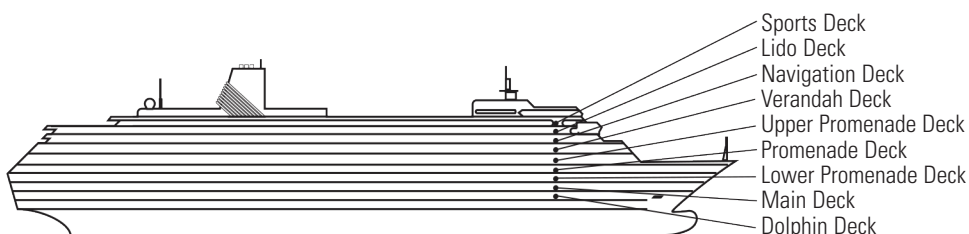

MS VOLENDAM

DECK PLANS & STATEROOMS

The deck plans are color-coded by category of stateroom, and the category letter precedes the stateroom number in each room. All staterooms are equipped with flat-panel television, DVD player, telephone and multichannel music.

Important Note: Not all staterooms within each category have the same furniture configuration and/or facilities. Appropriate symbols within the rooms on the deck plans describe differences from the stateroom descriptions below.

All information is subject to change.

STATEROOM SYMBOL LEGEND

- Quad (2 lower beds, 1 sofa bed, 1 upper)
- Triple (2 lower beds, 1 sofa bed)
- ▲ 2 lower beds or converts to 1 queen-size
- ☆ 2 lower beds not convertible to a queen-size
- △ Partial sea view
- × Fully obstructed view
- Shower only
- Bathtub & shower
- + Connecting rooms
- These staterooms have portholes instead of windows
- ♿ Suites B7088, B7087, B6228 & B6225 and stateroom EE3429 are fully accessible, roll-in shower only
- ▼ Suite SA7034 is fully accessible with single side approach to the bed, bathtub & roll-in shower. Staterooms DA6104, G1805 & G1804 are fully accessible with single side approach to the bed, roll-in shower only.
- ★ Staterooms EE3396, EE3391, HH3431, HH3430, E2702, L2700, J2555, J2554, G2500, FF1964, FF1955, G1807 & G1806 are ambulatory accessible, roll-in shower only