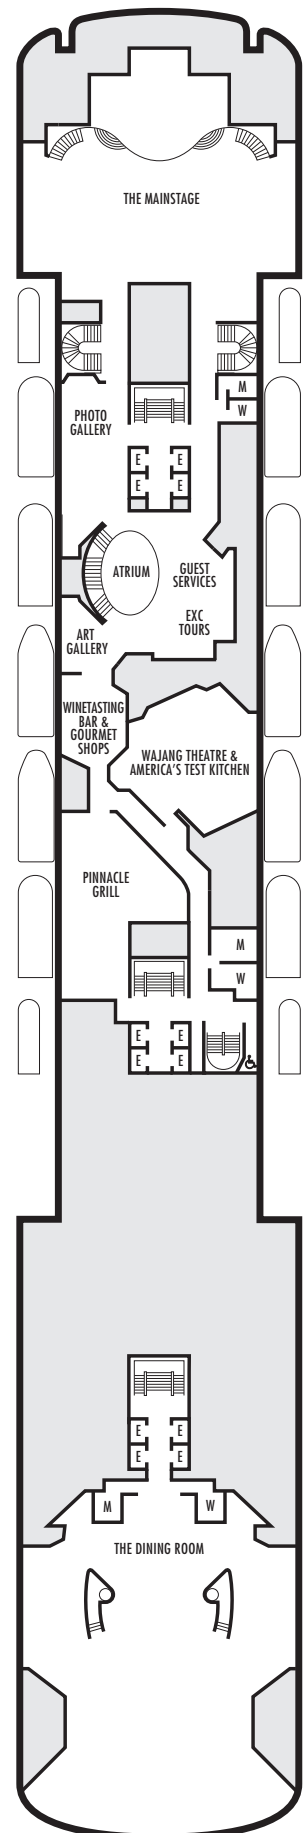

DECK 4—PROMENADE DECK