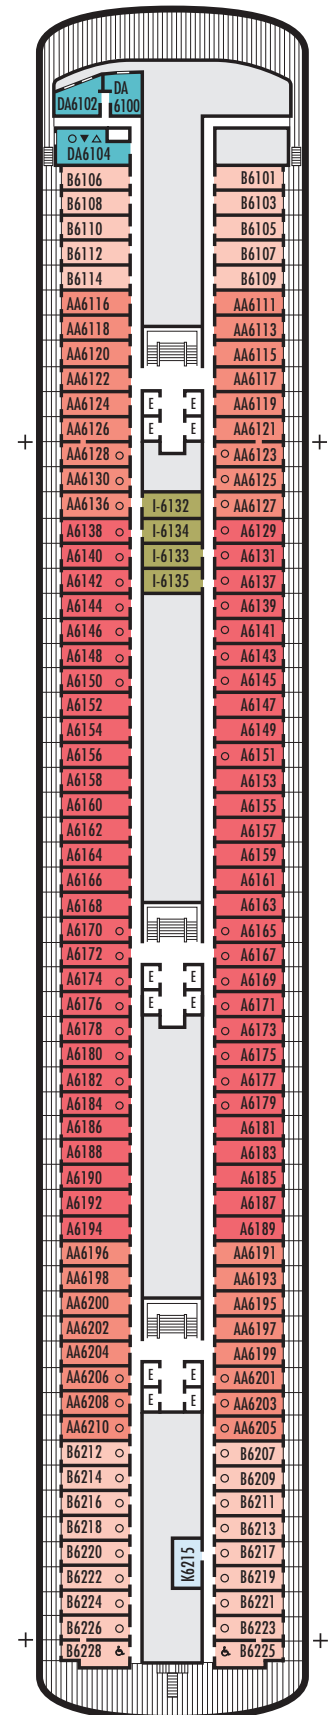

G
Large: 2 lower beds convertible to 1 queen-size bed, bathtub & shower. All G-category staterooms have portholes.
Approximately 140–319 sq. ft.

INTERIOR STATEROOMS

J **M** **MM** **N**
Large: 2 lower beds convertible to 1 queen-size bed, 1 sofa bed, shower.
Approximately 182–293 sq. ft.

G
Large: 2 lower beds convertible to 1 queen-size bed, bathtub & shower. All G-category staterooms have portholes.
Approximately 140–319 sq. ft.

INTERIOR STATEROOMS

J K L M
Large: 2 lower beds convertible to 1 queen-size bed, shower.
Approximately 182–293 sq. ft.

INTERIOR STATEROOMS

- I L**
Large: 2 lower beds convertible to 1 queen-size bed, shower. Approximately 182–293 sq. ft.

MS VOLENDAM

DECK PLANS & STATEROOMS

The deck plans are color-coded by category of stateroom, and the category letter precedes the stateroom number in each room. All staterooms are equipped with flat-panel television, DVD player, telephone and multichannel music.

OCEAN-VIEW STATEROOMS

DA

Large: 2 lower beds convertible to 1 queen-size bed, bathtub & shower. Approximately 140–319 sq. ft.

INTERIOR STATEROOMS

I K

Large: 2 lower beds convertible to 1 queen-size bed, shower. Approximately 182–293 sq. ft.