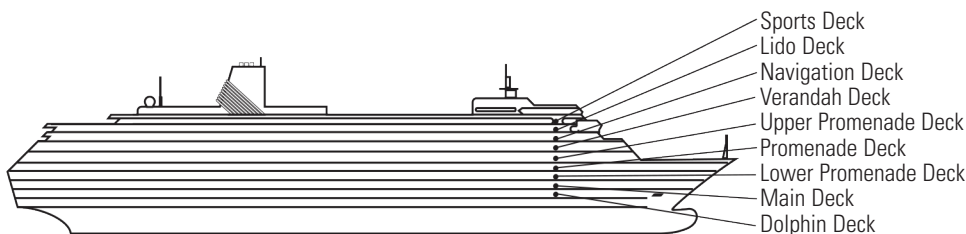

All information is subject to change.

STATEROOM SYMBOL LEGEND

- Quad (2 lower beds, 1 sofa bed, 1 upper)
- Triple (2 lower beds, 1 sofa bed)
- ▲ 2 lower beds or converts to 1 queen-size
- ☆ 2 lower beds not convertible to a queen-size
- △ Partial sea view
- × Fully obstructed view
- Shower only
- Bathtub & shower
- + Connecting rooms
- These staterooms have portholes instead of windows
- ♿ Suites B7088, B7087, B6228 & B6225 and stateroom EE3429 are fully accessible, roll-in shower only
- ▼ Suite SA7034 is fully accessible with single side approach to the bed, bathtub & roll-in shower. Staterooms DA6104, G1805 & G1804 are fully accessible with single side approach to the bed, roll-in shower only.
- ★ Staterooms EE3396, EE3391, HH3431, HH3430, E2702, L2700, J2555, J2554, G2500, FF1964, FF1955, G1807 & G1806 are ambulatory accessible, roll-in shower only

OCEAN-VIEW STATEROOMS

D
Large: 2 lower beds convertible to 1 queen-size bed, shower.
Approximately 140–319 sq. ft.

E **EE** **F** **FF**
Large: 2 lower beds convertible to 1 queen-size bed, bathtub & shower.
Approximately 140–319 sq. ft.

G
Large: 2 lower beds convertible to 1 queen-size bed, bathtub & shower. All G-category staterooms have portholes.
Approximately 140–319 sq. ft.

INTERIOR STATEROOMS

J **M** **MM** **N**
Large: 2 lower beds convertible to 1 queen-size bed, 1 sofa bed, shower.
Approximately 182–293 sq. ft.