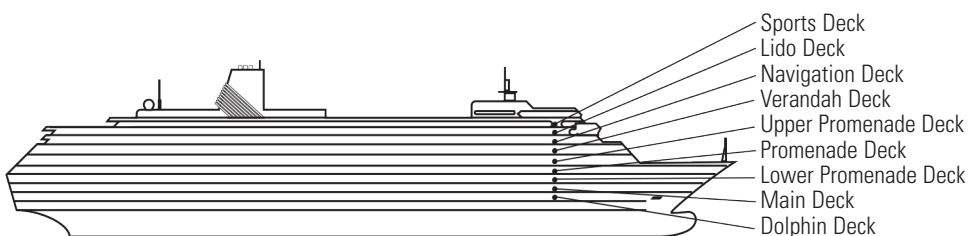

MS VOLENDAM

DECK PLANS & STATEROOMS

The deck plans are color-coded by category of stateroom, and the category letter precedes the stateroom number in each room. All staterooms are equipped with flat-panel television, DVD player, telephone and multichannel music.

Important Note: Not all staterooms within each category have the same furniture configuration and/or facilities. Appropriate symbols within the rooms on the deck plans describe differences from the stateroom descriptions below.

All information is subject to change.

STATEROOM SYMBOL LEGEND

- Quad (2 lower beds, 1 sofa bed, 1 upper)
- Triple (2 lower beds, 1 sofa bed)
- ▲ 2 lower beds or converts to 1 queen-size
- ☆ 2 lower beds not convertible to a queen-size
- △ Partial sea view
- × Fully obstructed view
- Shower only
- Bathtub & shower
- + Connecting rooms
- These staterooms have portholes instead of windows
- ♿ Suites B7088, B7087, B6228 & B6225 and stateroom EE3429 are fully accessible, roll-in shower only
- ▼ Suite SA7034 is fully accessible with single side approach to the bed, bathtub & roll-in shower. Staterooms DA6104, G1805 & G1804 are fully accessible with single side approach to the bed, roll-in shower only.
- ★ Staterooms EE3396, EE3391, HH3431, HH3430, E2702, L2700, J2555, J2554, G2500, FF1964, FF1955, G1807 & G1806 are ambulatory accessible, roll-in shower only