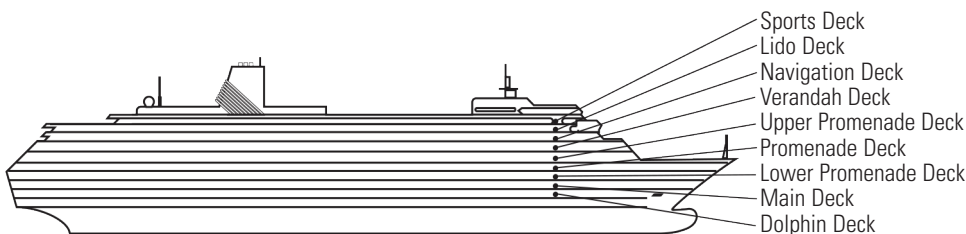

MS VOLENDAM

DECK PLANS & STATEROOMS

The deck plans are color-coded by category of stateroom, and the category letter precedes the stateroom number in each room. All staterooms are equipped with flat-panel television, DVD player, telephone and multichannel music.

Important Note: Not all staterooms within each category have the same furniture configuration and/or facilities. Appropriate symbols within the rooms on the deck plans describe differences from the stateroom descriptions below.

All information is subject to change.

STATEROOM SYMBOL LEGEND

- Quad (2 lower beds, 1 sofa bed, 1 upper)
- Triple (2 lower beds, 1 sofa bed)
- ▲ 2 lower beds or converts to 1 queen-size
- ☆ 2 lower beds not convertible to a queen-size
- △ Partial sea view
- × Fully obstructed view
- Shower only
- Bathtub & shower
- + Connecting rooms
- These staterooms have portholes instead of windows
- ♿ Suites B7088, B7087, B6228 & B6225 and stateroom EE3429 are fully accessible, roll-in shower only
- ▼ Suite SA7034 is fully accessible with single side approach to the bed, bathtub & roll-in shower. Staterooms DA6104, G1805 & G1804 are fully accessible with single side approach to the bed, roll-in shower only.
- ★ Staterooms EE3396, EE3391, HH3431, HH3430, E2702, L2700, J2555, J2554, G2500, FF1964, FF1955, G1807 & G1806 are ambulatory accessible, roll-in shower only