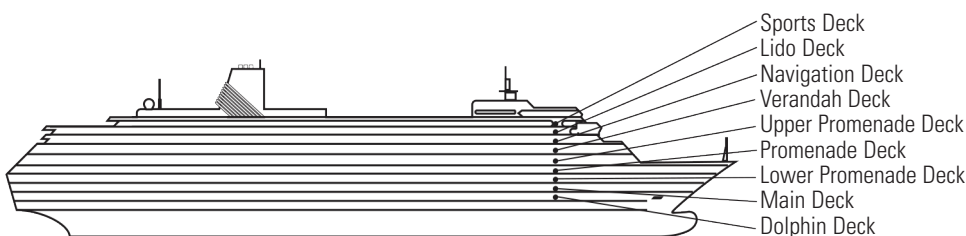

MS VOLENDAM

DECK PLANS & STATEROOMS

The deck plans are color-coded by category of stateroom, and the category letter precedes the stateroom number in each room. All staterooms are equipped with flat-panel television, DVD player, telephone and multichannel music.