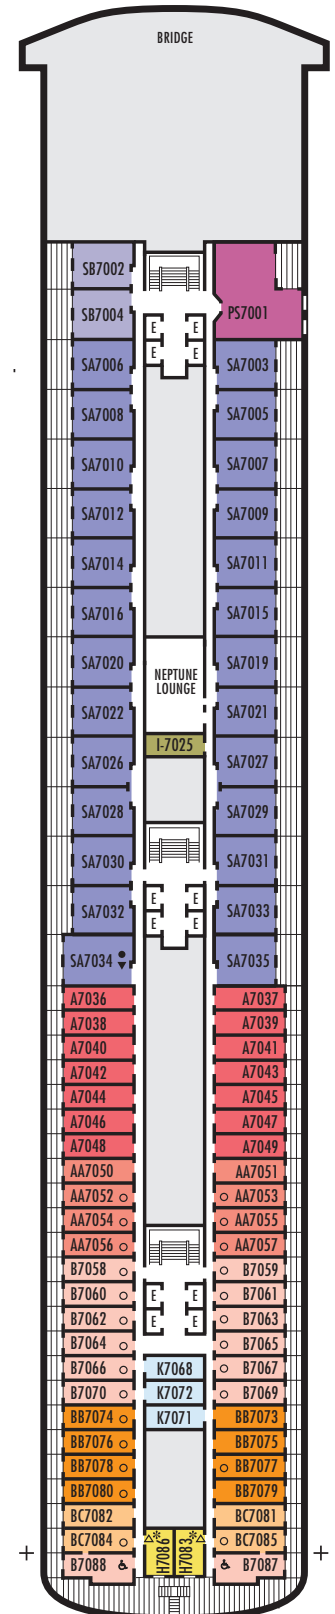

VERANDAH SUITES

PS

Pinnacle Suite: Bedroom with 1 king-size bed, oversize whirlpool bath & shower, living room, dining room, dressing room, private verandah, pantry, 1 sofa bed for 2 persons, mini-bar, refrigerator, guest toilet, floor-to-ceiling windows. Approximately 1,296 sq. ft. including verandah.

SA SB

Neptune Suites: 2 lower beds convertible to 1 king-size bed, whirlpool bath & shower, large sitting area, dressing room, private verandah, 1 sofa bed for 2 persons, mini-bar, refrigerator, floor-to-ceiling windows. Approximately 558–566 sq. ft. including verandah.

A AA B BB BC

Vista Suites: (Verandah Suites) 2 lower beds convertible to 1 queen-size bed, 1 sofa bed, whirlpool bath & shower, sitting area, private verandah, mini-bar, refrigerator, floor-to-ceiling windows. Approximately 297–379 sq. ft. including verandah.

OCEAN-VIEW STATEROOMS

H

Large: 2 lower beds convertible to 1 queen-size bed, bathtub & shower. All H-category staterooms have partial sea views. Approximately 140–319 sq. ft.

INTERIOR STATEROOMS

I K

Large: 2 lower beds convertible to 1 queen-size bed, shower. Approximately 182–293 sq. ft.