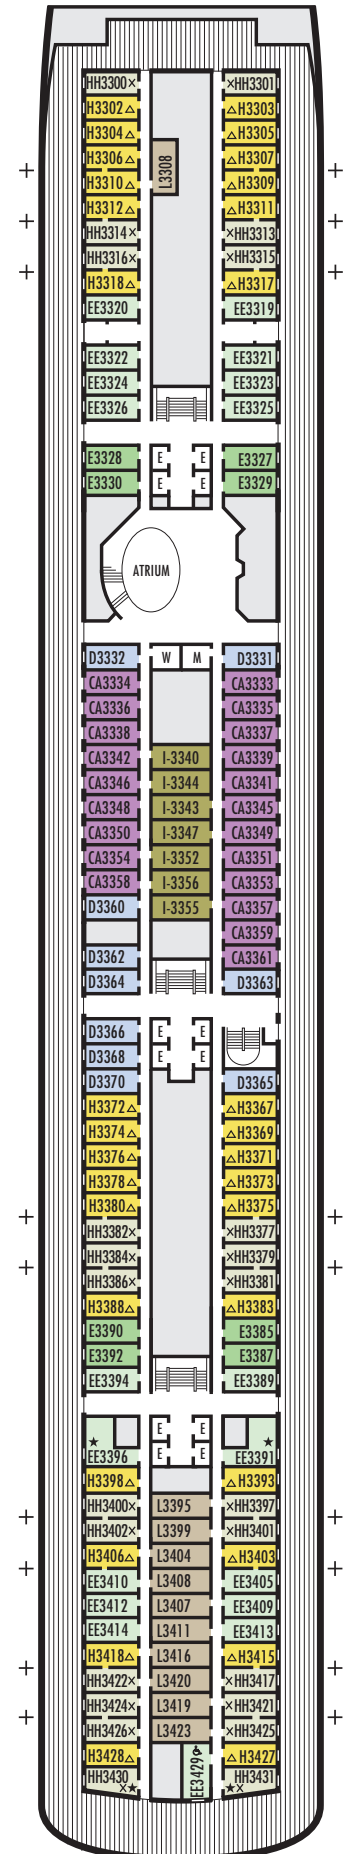

INTERIOR STATEROOMS

- **I L**
  Large: 2 lower beds convertible to 1 queen-size bed, shower. Approximately 182–293 sq. ft.