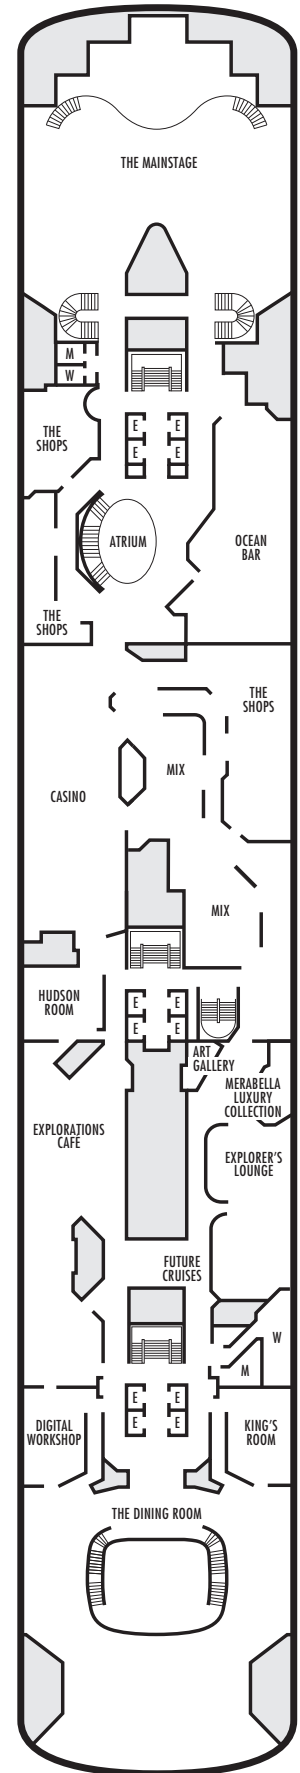

MS VOLENDAM

DECK PLANS & STATEROOMS

The deck plans are color-coded by category of stateroom, and the category letter precedes the stateroom number in each room. All staterooms are equipped with flat-panel television, DVD player, telephone and multichannel music.

Important Note: Not all staterooms within each category have the same furniture configuration and/or facilities. Appropriate symbols within the rooms on the deck plans describe differences from the stateroom descriptions below.

All information is subject to change.

STATEROOM SYMBOL LEGEND

- Quad (2 lower beds, 1 sofa bed, 1 upper)
- Triple (2 lower beds, 1 sofa bed)
- ▲ 2 lower beds or converts to 1 queen-size
- ☆ 2 lower beds not convertible to a queen-size
- △ Partial sea view
- × Fully obstructed view
- Shower only
- Bathtub & shower
- + Connecting rooms
- These staterooms have portholes instead of windows
- ♿ Suites B7088, B7087, B6228 & B6225 and stateroom EE3429 are fully accessible, roll-in shower only
- ▼ Suite SA7034 is fully accessible with single side approach to the bed, bathtub & roll-in shower. Staterooms DA6104, G1805 & G1804 are fully accessible with single side approach to the bed, roll-in shower only.
- ★ Staterooms EE3396, EE3391, HH3431, HH3430, E2702, L2700, J2555, J2554, G2500, FF1964, FF1955, G1807 & G1806 are ambulatory accessible, roll-in shower only