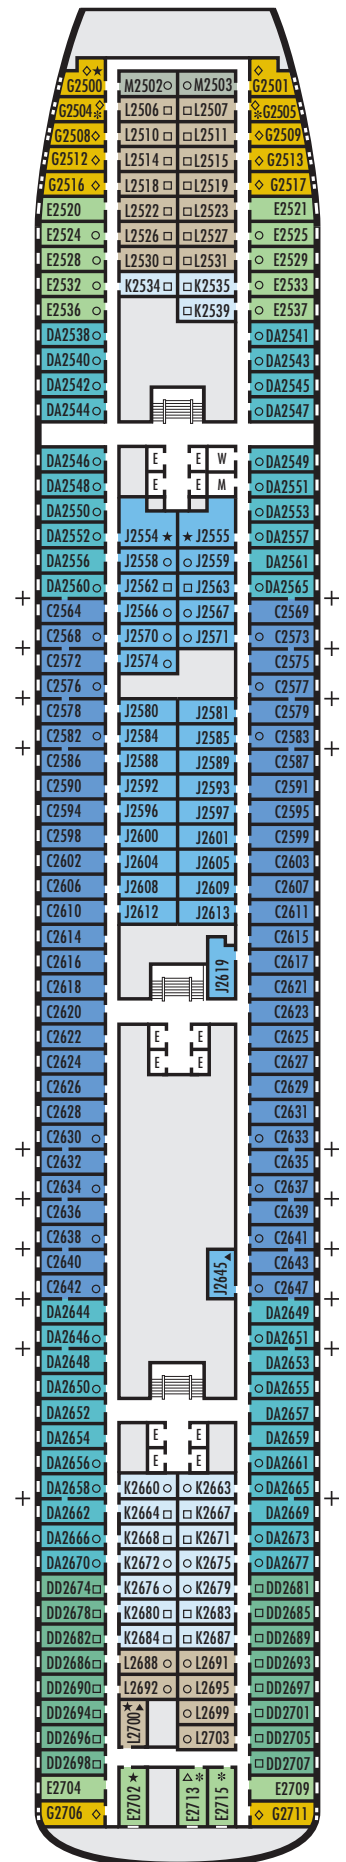

DECK 2—MAIN DECK Staterooms 2500–2715