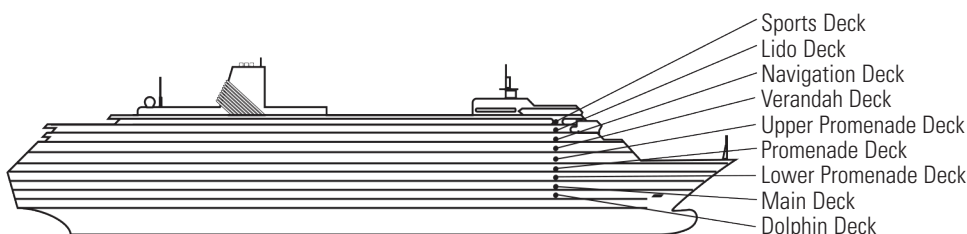

MS VOLENDAM

DECK PLANS & STATEROOMS

The deck plans are color-coded by category of stateroom, and the category letter precedes the stateroom number in each room. All staterooms are equipped with flat-panel television, DVD player, telephone and multichannel music.