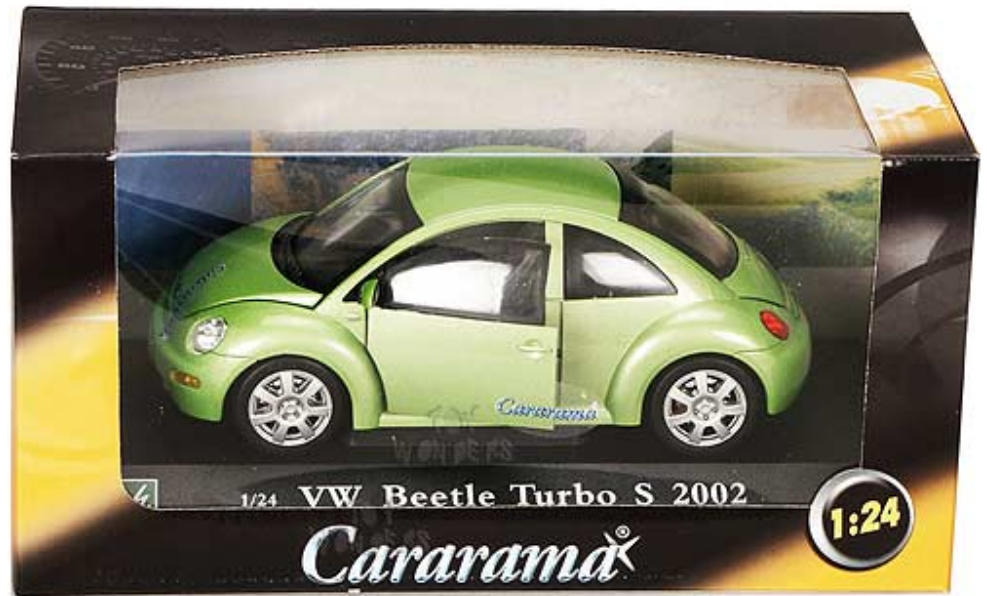

Toy Wonders, Inc
234 Moonachie Rd./Moonachie, NJ 07074
www.toywonders.com

Search

[about us](#) [contact us](#) [FAQ](#) [adv. search](#) [view cart](#) [my account](#)

DIECAST

TOYS

NEW ARRIVALS

CUSTOM IMPRINTING

SPECIALS

LINKS

Toy Wonders: Your Wholesale Source for Toys & Diecast 1/18 1/24 1/32 & 1/64 scale collector model cars

Cararama - Volkswagen Beetle Turbo S Hard Top (2002, 1:24, Green) 125-021

[Our Products: Vehicle Scales](#) > [1:24 Scale](#)

Item#: 125-021

125-021 Cararama - 2002 VW Beetle Turbo S Hard Top. 1:24 scale diecast collectible model car. This Volkswagen Beetle is a 6.5"Lx 2.5"Wx 2.25"H die cast metal car with openable doors, hood & trunk, free wheeling. Sits on a display plaque. The VW Beetle is manufactured by Cararama. Each individually packed in a window box WB, and box size is 9.25"L x 4.25"W x 4.5"H. Item 125-021 is in GREEN color.

Case pack: 12 pcs.
Sold in lots of 2 pcs.
Price quoted is for 1 pcs.

MSRP: $8.99

[Add to Wishlist](#)

NOTE: Any color information presented is deemed accurate by not guaranteed.

www.toywonders.com

[Previous Item](#)

[Next Item](#)

Customers that have purchased this product have also considered:

[Kinsmart - Volkswagen Classic Beetle Hard Top (1967, 1:64, Asstd.) 2540D](#)
MSRP $2.49

[Superior - Volkswagen New Beetle (1:32, Asstd.) 5743D](#)
MSRP $6.99

[Maisto G-Ridez - Volkswagen Beetle Hard Top (1:24, Asstd.) 34023](#)
MSRP $17.99

[Superior - Volkswagen New Beetle Police (1:32, Black/White) 5415D](#)
MSRP $7.99