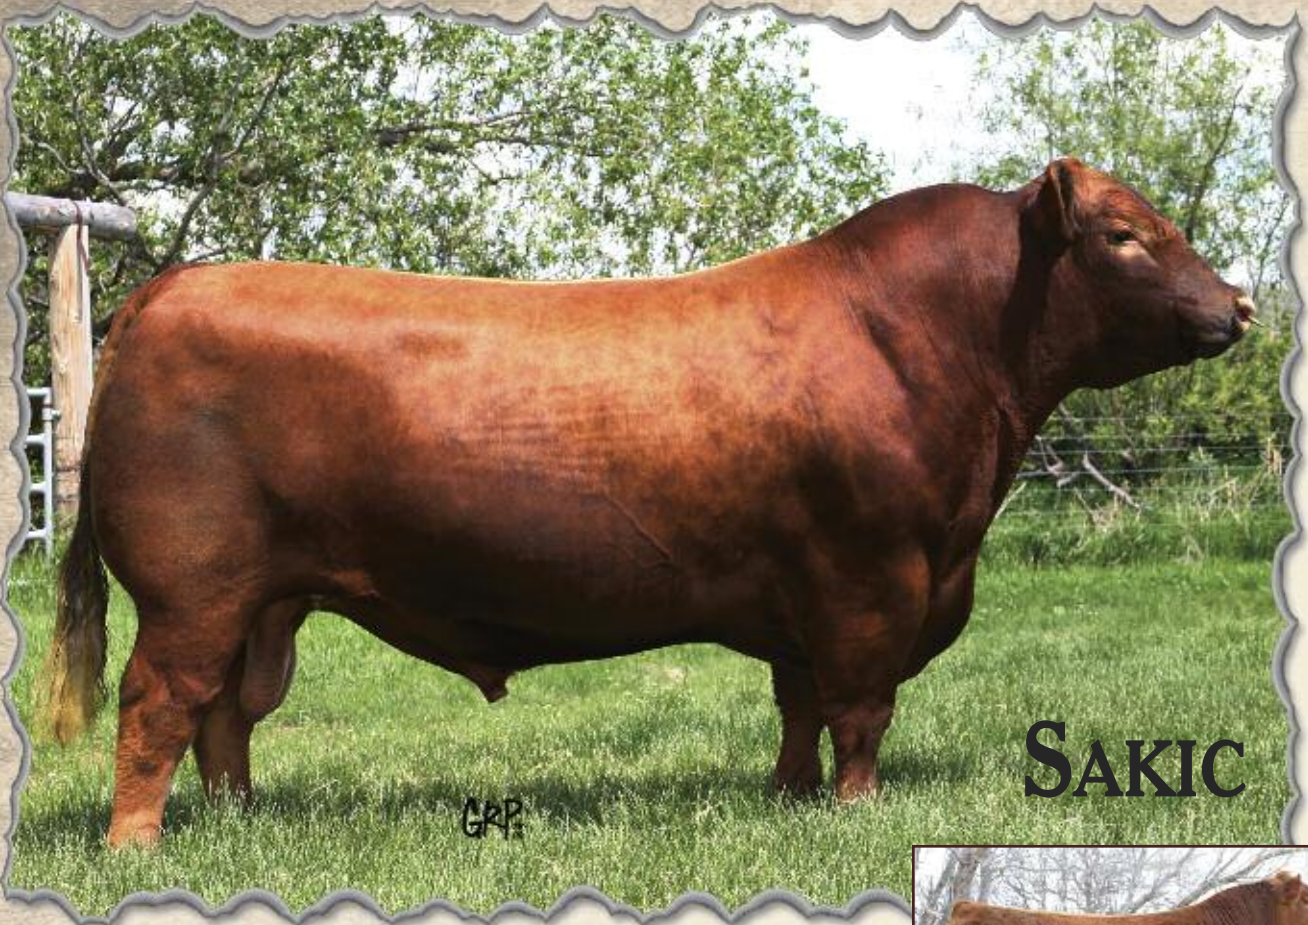

Ref

RED SIX MILE SAKIC 832S

SIXM 832S • 1332064 • February 26, 2006

RED WILDMAN DENALI 19L
RED SIX MILE AVIATOR 217P
RED RSL SUE 400F

RED SIX MILE CUJO 800M
RED SIX MILE SIERA 257P
RED BOUNTY B MISS SIERA BAR

RED FCC RAMBO 502
RED TOWAW LAKIMA 1S
RED FLYING K CHIEF 36Y
RED C Y STORMY 454Z

RED BJR BRAVEHEART 3H
RED PTTV PRIDE 3'97
RED 77 BAR 556E
RED RSL MISS SIERA 19A

EPD's	BW	WW	YW	Milk	TM
	1.0	38	65	28	47

Sakic is the heart and soul of our herd and we are very proud to have raised this powerful individual. Sakic has a style and a presence that has made him stand out since he was about one month old. Sakic is the high selling bull from our 2007 bull sale at $36,000 for half interest and half possession to GENEX. His first son to sell, Red Six Mile Utah 455U, was our high selling bull last year at $37,500 to C- Bar Red Angus, Wedel Red Angus and Westphal Red Angus in the U.S. By the look of his calves it was a great investment. We are anxiously waiting for his first daughters to calve this spring as they look to possess the same udder structure as his phenomenal dam - Red Six Mile Sierra 257P. Sakic is the go to sire for moderate birth and above average growth while adding stoutness and muscle capacity. However - we predict his daughters will be his true claim to fame.

Semen available through Genex.