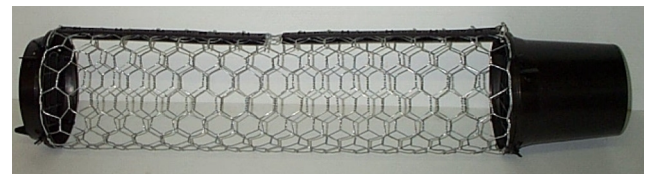

Mouse Trap: Mini Mouser
Wind up Multi-catch
Catches up to 10 Mice in a setting

Mouse Trap: AIL
Multi-catch.
Catches up to 10 mice in a setting

Snap-E Rat and Mouse Traps
 Easy to set. Mice and Rats cannot get the bait without triggering the trap.
 Fingers are safe while setting the trap.
 Made in the USA.

Mouse Trap: Cray Pot
 Multi-catch.
 Catches up to 10 mice in a setting

Rat Bait Stations

Efecto Fly Trap
 Comes with packet of four baits

Fruit Fly Trap

Rotating Bird Scarer
 Silver one side, Predator eyes the other

Ultrasonic Rodent Repeller
 Repels Rats and Mice from the area covered by the device.
 Each unit covers approx. 50m2

Rabbit trap (Friendly)
 Catches Rabbits at the burrow entrance

Description	Pack Size	Retail Inc GST	% Bulk Discount	Bulk No
ANIMAL HANDLING EQUIPMENT				
Animal Grabber 38" or 95cm long		132.00		
Dog Catch Pole 4" or 120 cm long - USA		297.00		
Gloves Ballistic Kevlar felt lined 55cm ladies		242.00		
Gloves Ballistic Kevlar felt lined 55cm mens		242.00		
Gloves Ballistic Kevlar, (Staples), 55cm mens		330.00		
MUZZLES				
Dog Muzzle Steel White (Kelpie, Blue Healer)		70.00		
Dog Muzzle Steel Frame light (American Bulldog)		70.00		
Dog Muzzle Steel Frame light (Doberman)		70.00		
Dog Muzzle Steel Frame light (Setter)		70.00		
Dog Muzzle Steel Frame light (Pointer, Dalmatian)		70.00		
Dog Muzzle Steel Frame light (Rottweiler)		70.00		
SNAKE HANDLING EQUIPMENT				
Snake Bag – USA, Black Mamba		264.00		
Snake Hook standard 24" / 60cm – Pakistan		50.00		
Snake Hook collapsible heavy duty – USA		154.00		
Snake Hook standard – USA		110.00		
Snake Tongs 40" or 100 cm long – USA		198.00		
Snake Tongs 40" or 100 cm long Gentle Giant – USA		254.00		
Snake Trap Funnel 75cm long, collapsible, shadecloth, full zip		33.00	10%	100
Snake Trap Cage 55cm x 55cm x 15cm, 4 entrance		275.00		