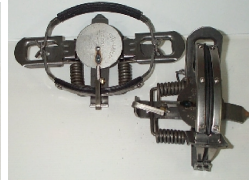

Cat / Possum Trap
90 x 30 x 30 cm
Spring loaded latch on door
Rear bait loading door

Marsupial/Rabbit/Crow Trap
60 x 20 x 20 cm
2.5cm mesh

Marsupial/Rabbit/Crow Trap
60 x 20 x 20 cm
1cm mesh

Collarum Trap
Canine Specific
Designed not to hurt captured animals