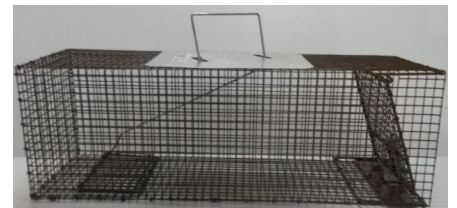

Cat / Possum Trap
90 x 30 x 30 cm
Spring loaded latch on door
Rear bait loading door

Marsupial/Rabbit/Crow Trap
60 x 20 x 20 cm
2.5cm mesh

Marsupial/Rabbit/Crow Trap
60 x 20 x 20 cm
1cm mesh

Collarum Trap
Canine Specific
Designed not to hurt captured animals