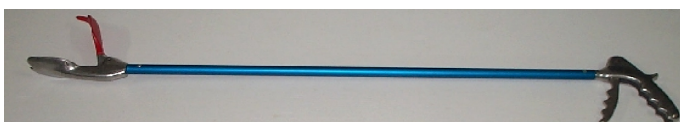

Victor Soft Catch Rubber Jaw Traps
#1 – Rabbit, #1.5 - Fox / Feral Cat #3 - Dog / Dingo

Foxlight

Dog Catch Pole - Aluminium (made in the USA) - 1.2m

Ultrasonic Dog Trainer

Animal Grabber

Snake Tong Standard