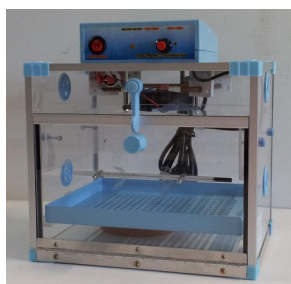

www.wapoultryequipment.net.au

I.M. Incubators

I.M. Incubators come in **24 & 36** egg tilt auto turn. With hatching trays
 The **12, 24 & 35** eggs are auto roll turn models and are very gentle when turning the eggs, so are excellent for Parrot & Quail eggs. The IMs have electronic thermostats, fan forced air & hatching trays (not in 12 egg).