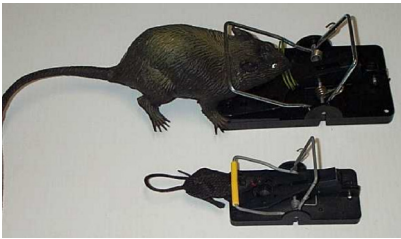

Snake Trap
55 x 55 x 15cm
Available with 4 small or 2 large
entrances depending on snakes.
Doubles as mouse or rat trap

Pigeon Trap
120 cm x 60 cm x 30 cm high
Rigid cage design with double entry

Aluminium Folding - Elliot style
Marsupial Trap

Tunnel Rat Trap
Multi-catch.
Can catch up to 10 rats in a setting

Rat / Marsupial Trap
Single catch
Foot trigger mechanism

Rat Trap
Single catch. Spring Door.
41cm, 31cm or 21cm long

Mouse Trap: Ketch-All
Wind up Multi-catch. Catches up to 20 mice in
a setting

Mouse Trap: Mini Mouser
Wind up Multi-catch
Catches up to 10 Mice in a setting

Mouse Trap: AIL
Multi-catch.
Catches up to 10 mice in a setting

Snap-E Rat and Mouse Traps
 Easy to set. Mice and Rats cannot get the bait without triggering the trap.
 Fingers are safe while setting the trap.
 Made in the USA.