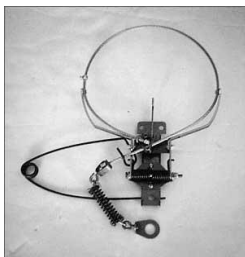

Cat / Possum Trap
90 x 30 x 30 cm
Spring loaded latch on door
Rear bait loading door

Marsupial/Rabbit/Crow Trap
60 x 20 x 20 cm
2.5cm mesh

Marsupial/Rabbit/Crow Trap
60 x 20 x 20 cm
1cm mesh

Collarum Trap
Canine Specific
Designed not to hurt captured animals