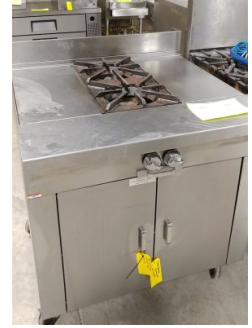

**Qty Available: 1
List: \$3,930.00 ea
Sell: \$1,199.00 ea**

**Federal Industries
SGR5942DZ (12329TF)
Display Case,
Refrigerated/Non-Refrig**

High Volume Vertical Dual Zone Bakery Case Refrigerated Left Non-Refrigerated Right, 59-1/8"W x 35-5/16"D x 42"H, self contained refrigeration with condensate evaporator, adjustable temperature control, sloped thermopane tilt-front glass, LED top light & lighted shelves, (2) tiers of adjustable white wire shelves, glass sliding rear doors, white interior, tempered glass ends, choice of laminate with black trim, designed for continuous lineups, 1/3 HP, cULus, UL EPH Classified, Made In USA, DOE 2017 compliant

Range/Griddle 24" each

**Qty Available: 1
Sell: \$1,600.00 ea**

Groen
TDH-40C (12344TF)
Kettle, Gas, Countertop

Qty Available: 1
List: \$20,980.00 ea
Sell: \$3,000.00 ea

COMES WITH 30x36
 EQUIPMENT STAND Kettle, gas,
 table top, 40 quart capacity,
 2/3 jacket, IPX6 water rated
 electronic Classic controls, 304
 stainless steel liner, hand tilt,
 support console on right,
 stainless steel construction, 50
 PSI, 0 - 2000' elevation, 52,000
 BTU, cCSAus, NSF, Made in USA

Southbend
P36C-PB (12349IF)
2 burner Range

Qty Available: 1
List: \$15,798.00 ea
Sell: \$300.00 ea

Platinum Heavy Duty Range, gas, 36",
 29-3/4" plancha, 1/2" thick plate,
 manual controls, battery spark
 ignition, (1) cabinet base, stainless
 steel front, sides, rear & exterior
 bottom, 6" adjustable legs, 48,000
 BTU, CSA, NSF (Note: Qualifies for
 Southbend's Service First™ Program,
 see Service First document for
 details)

(TF) TAG 12361 PICTURE IS NOT
 OF USED PIECE Cheesemelter,
 gas, 84" wide, (3) infra-red
 burners, manual controls with
 pilot, (1) rack with 3-rack
 position, stainless steel
 construction, 22.0 kw 75,000
 BTU, ETL, Made in USA