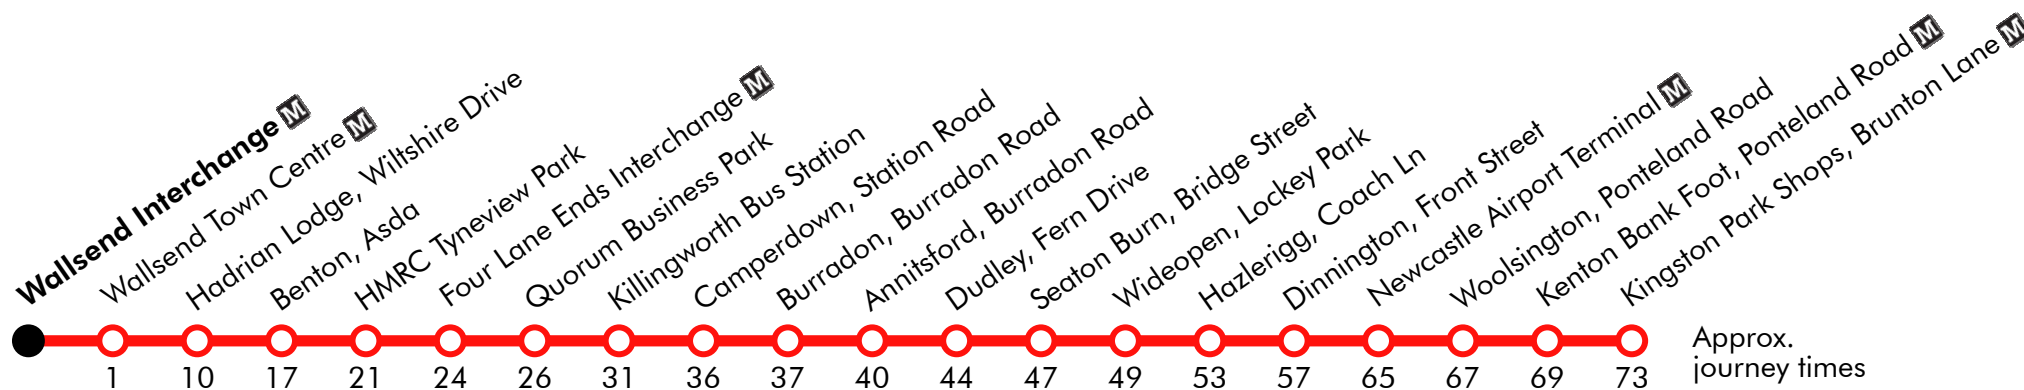

42A

Wallsend - Benton - Killingworth - Wideopen - Kingston Park

Effective from: 22/03/2020

Gateshead Central Taxis

Monday to Friday

Wallsend Interchange	1806	1906	2006	2106	2206	2306
Wallsend Town Centre	1807	1907	2007	2107	2207	2307
Hadrian Lodge, Wiltshire Drive	1816	1916	2016	2116	2216	2316
Benton, Asda	1823	1923	2023	2123	2223	2323
HMRC Tyneview Park	1827	1927	2027	2127	2227
Four Lane Ends Interchange	1830	1930	2030	2130	2230
Quorum Business Park	1832	1932	2032	2132	2232
Killingworth Bus Station	1837	1937	2037	2137	2237
Camperdown, Station Road	1842	1942	2042	2142	2242
Burradon, Burradon Road	1843	1943	2043	2143	2243
Annitsford, Burradon Road	1846	1946	2046	2146	2246
Dudley, Fern Drive	1850	1950	2050	2150	2250
Seaton Burn, Bridge Street	1853	1953	2053	2153	2253
Wideopen, Lockey Park	1855	1955	2055	2155	2255
Hazlerigg, Coach Ln-Lola St	1859	1959	2059	2159	2259
Dinnington, Front Street	1903	2003	2103	2203	2303
Newcastle Airport Terminal	1911	2011	2111	2211	2311
Woolsington, Ponteland Road	1913	2013	2113	2213	2313
Kenton Bank Foot, Ponteland Road	1915	2015	2115	2215	2315
Kingston Park Shops, Brunton Lane	1919	2019	2119	2219	2319

Via: Station Road, Elton Street East, Station Road, Cross Avenue, Springfield Gardens, Wiltshire Drive, Station Road, Station Road North, Station Road, Whitley Road, Front Street, Four Lane Ends Interchange, Benton Lane, Quorum Business Park Entrance, Benton Lane, Great Lime Road, Southgate, Citadel East, Citadel West, West Bailey, Station Road, Front Street, Burradon Road, Fern Drive, Weetslade Road, Dudley Lane, Bridge Street, Great North Road, Coach Lane, Brunton Lane, Main Road, Front Street, Prestwick Road, The Square, Airport Car Park, Ponteland Road, Main Road, Tudor Way, Brunton Lane