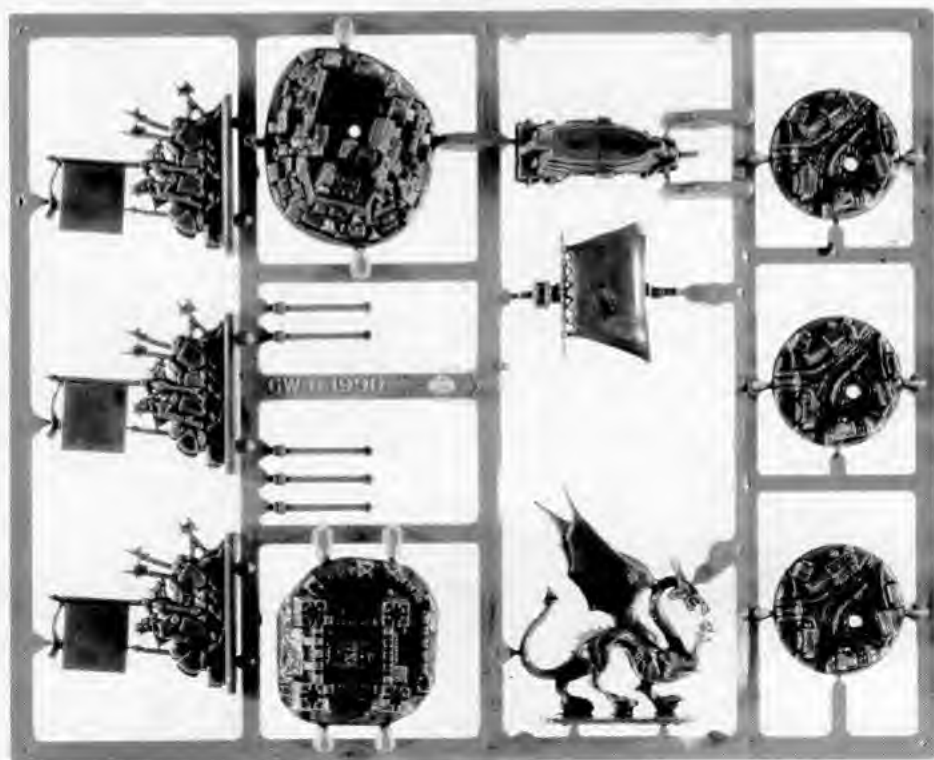

MIGHTY EMPIRES SPRUE
127016

Miniatures supplied unpainted. WARNING: This product contains lead which may be harmful if chewed or swallowed. Citadel Miniatures are not recommended for children under 14 years of age. © Copyright Games Workshop Ltd. All rights reserved.