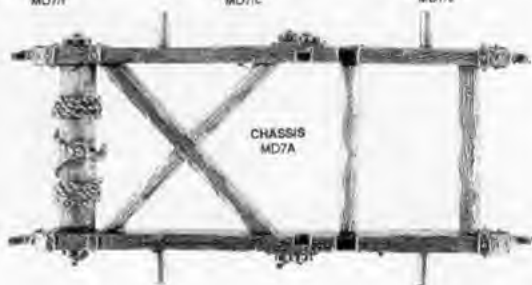

CHASSIS
MD7A