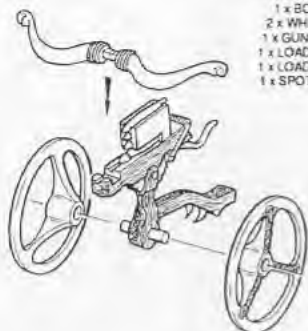

DARK ELVES

THE COMPLETE REPEATING
BOLT THROWER CONSISTS OF:

- 1 x CHASSIS
- 1 x BOW
- 2 x WHEEL
- 1 x GUNNER
- 1 x LOADER 1
- 1 x LOADER 2
- 1 x SPOTTER