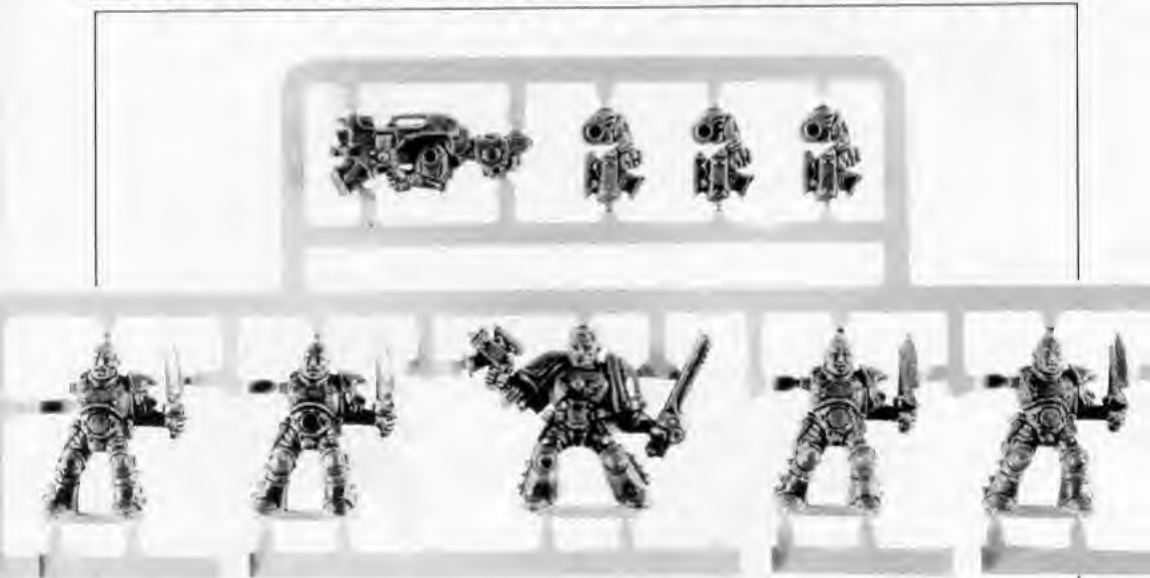

ADVANCED SPACE CRUSADE

SPACE MARINE SCOUTS SPRUE
(1 SPACE MARINE SERGEANT AND 4 SPACE MARINE SCOUTS)
120000