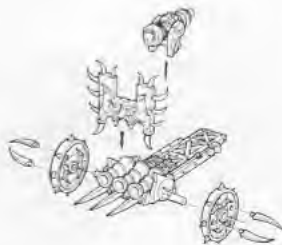

WHEEL
MD3/C

ORC CREWMAN 2
MD3/K

GUTBAG
MD3/I

THE LEAD BELCHER BOX SET CONTAINS:
1 x COMPLETE LEAD BELCHER (INCLUDING CREW)

THIS MODEL REQUIRES ASSEMBLY
AS SHOWN ABOVE

MAN-MANGLER

THE COMPLETE
MAN-MANGLER
CONSISTS OF:
1 x CHASSIS
4 x WHEELS
2 x SUPPORTS
1 x THROWING ARM
1 x BOW
1 x CARVED FACE
1 x BRUGLOD
1 x WINDER
1 x LOADER 1
1 x LOADER 2
1 x ORC CREWMAN
1 x SPOTTER