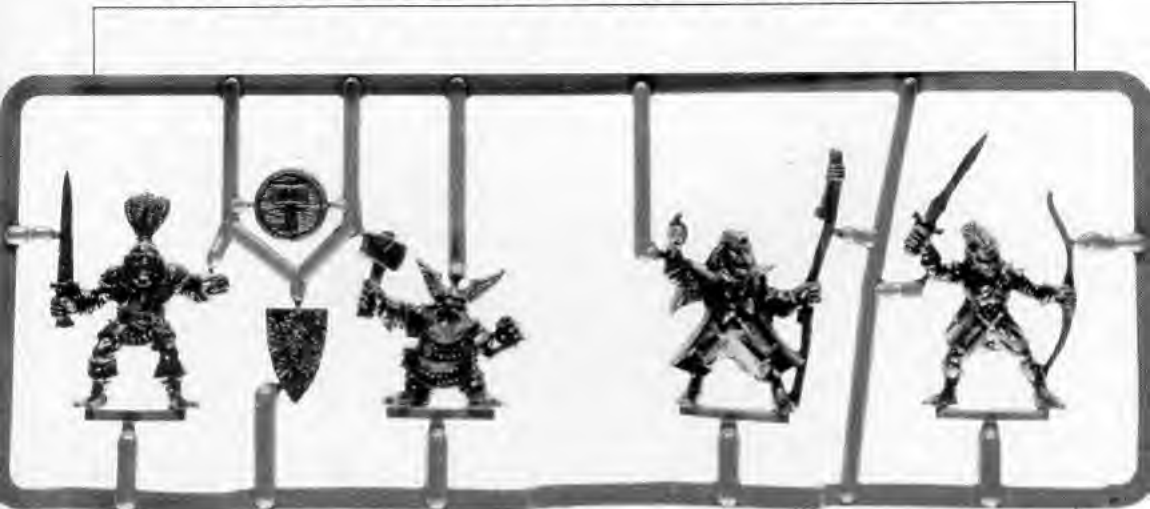

ADVANCED HEROQUEST

ADVENTURERS SPRUE
(WARRIOR, DWARF, WIZARD AND ELF)
132414