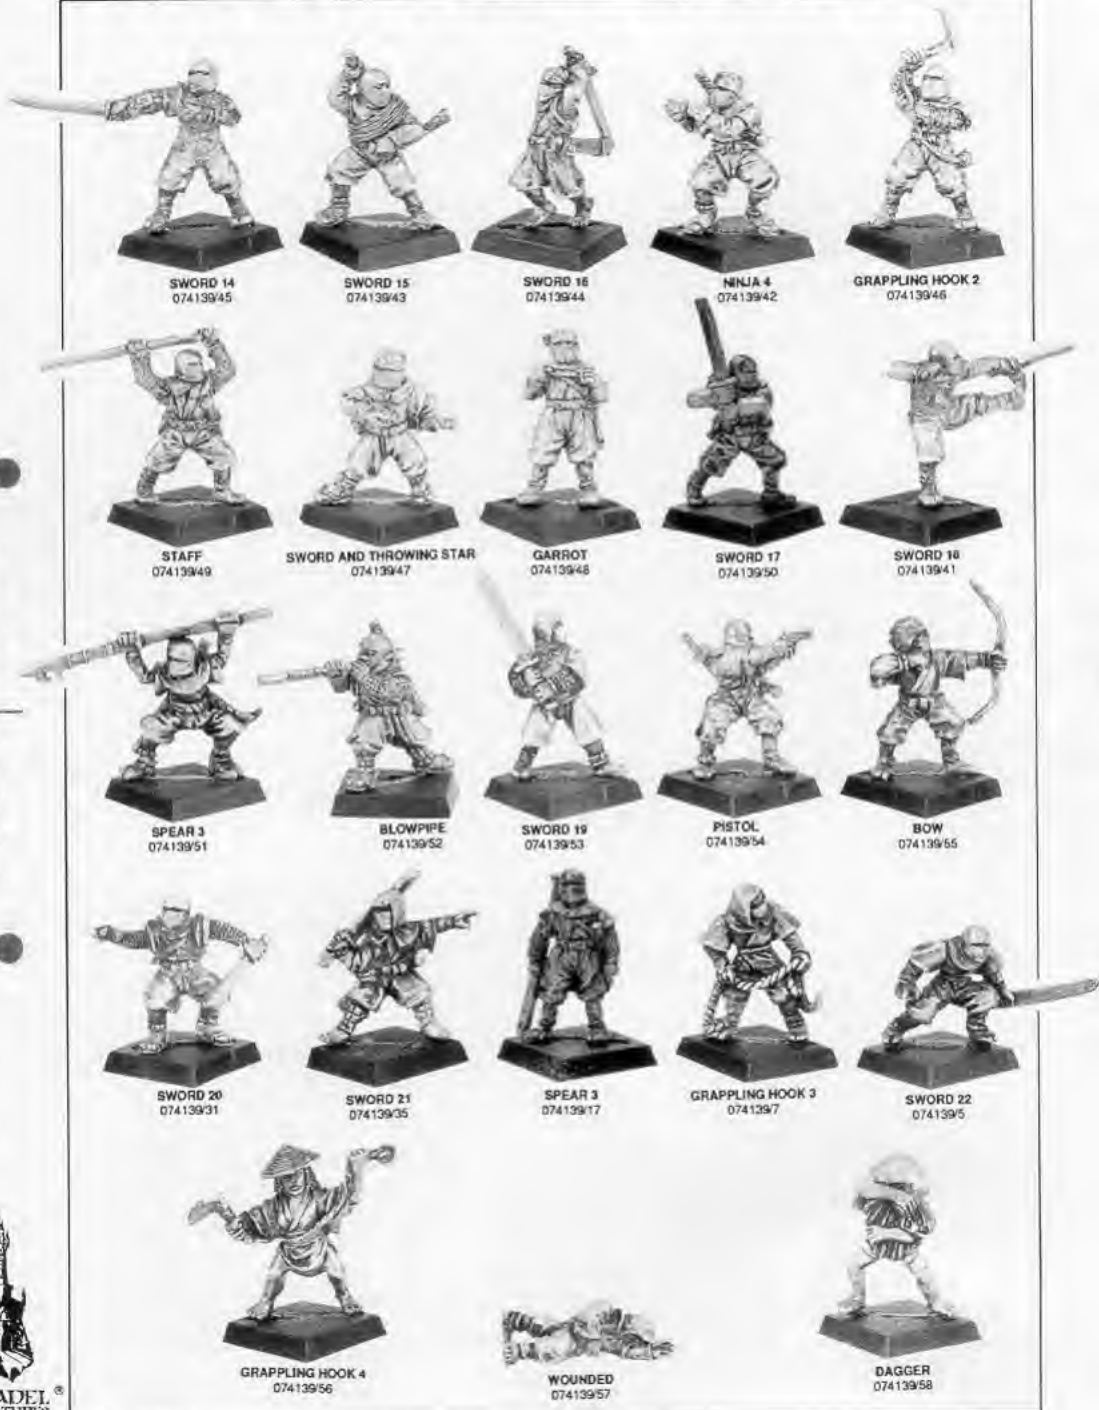

NINJA ASSASSINS

© Copyright Games Workshop Ltd. All rights reserved.

CITADEL MINIATURES

Designed by Alan and Michael Perry with Aly Morrison