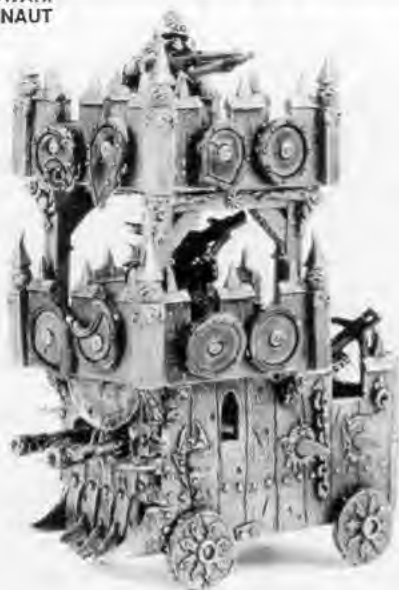

CHAOS DWARF WAR MACHINES

CHAOS DWARF JUGGERNAUT