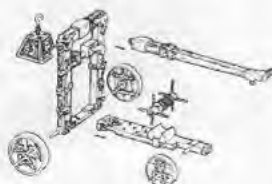

THE MODEL REQUIRES ASSEMBLY
AS SHOWN ABOVE