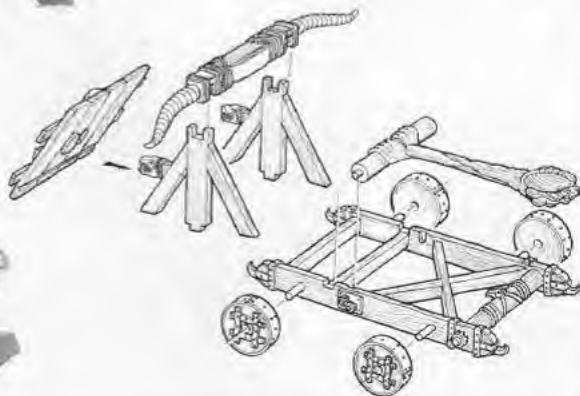

MEAT (MD7O)
FIRE (MD7N)