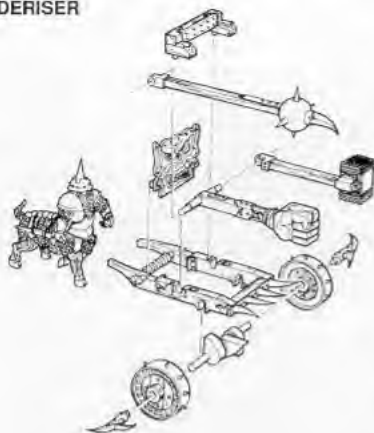

CHAOS DWARF WAR MACHINES

TENDERISER