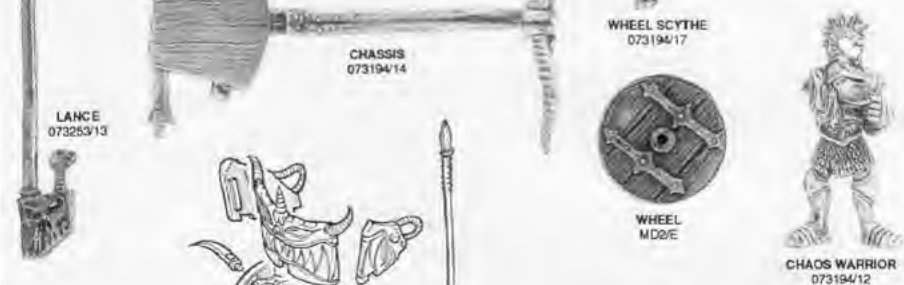

CHAOS CHARIOT

THE COMPLETE CHAOS CHARIOT CONSISTS OF:

1. 1 x FAIRING
   - 1 x RIGHT FAIRING SIDE
   - 1 x LEFT FAIRING SIDE
   - 2 x WHEEL
   - 2 x WHEEL SCYTHE
   - 1 x LANCE
   - 1 x CHASSIS
   - 1 x DRIVER WITH WHIP
   - 1 x CHAOS WARRIOR
   - 1 x WEAPON ARM
2. **PLEASE STATE WHICH WEAPON ARM YOU REQUIRE WHEN ORDERING**

Designed by Michael Perry