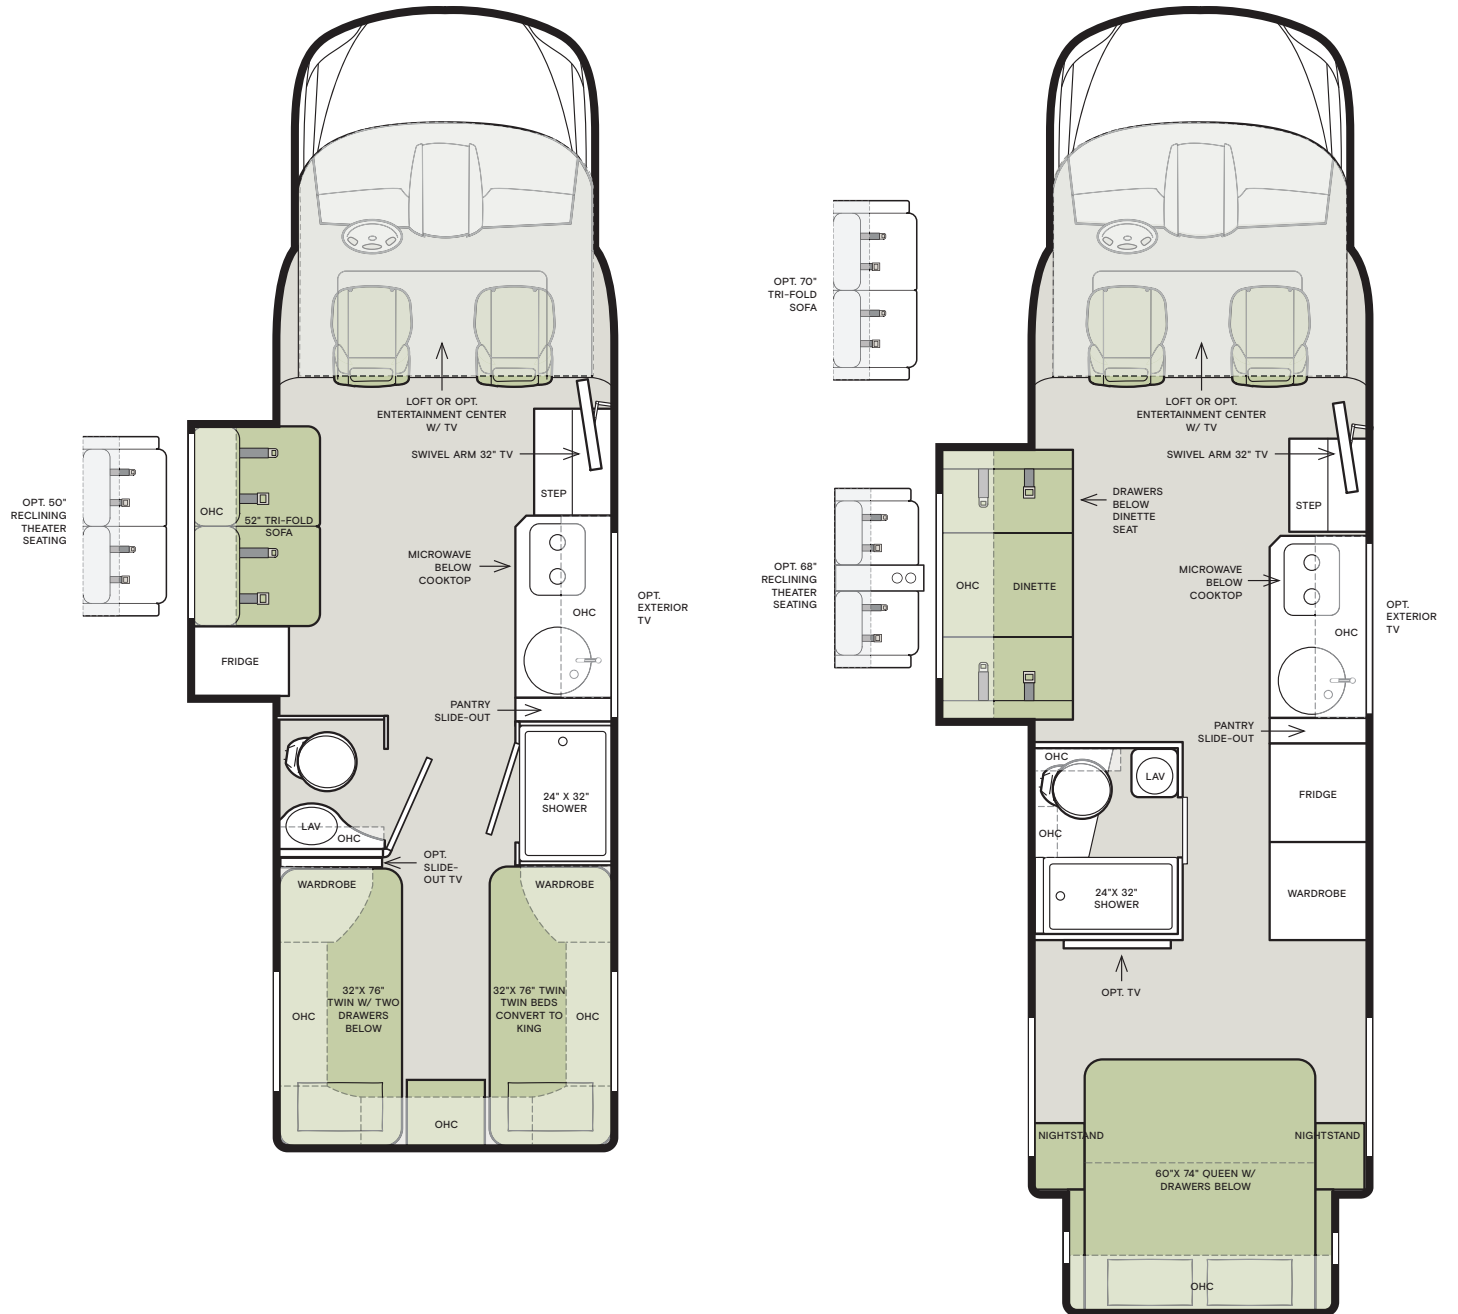

Top to bottom: Loft bed area; Kitchen slide-out pantry; 25 RW sofa Murphy bed and theater seating with Russett cabinets, Oasis décor.

Master Suite

Relaxing is a breeze in the Wayfarer. With four distinct floor plans offering a variety of sleep options to choose from, unwinding after your travels or powering up for more has never been more comfortable. Greet the day or wash it all away in our spacious, spa-like modern shower featuring a 6' 8" ceiling and skylight that allows natural light to effortlessly flow in. What to wear? How much to pack? Our ample storage and closet spaces mean you can bring along clothing and gear for every type of adventure and occasion.

CORDOVA

FRONTIER

GOLDEN FIRE

IMPERIAL

MOUNTAIN PEAK

SEA MIST

Floor Plans

24 TW

25 QW

The design of every Wayfarer floor plan must meet four essential criteria: Maximum space, Optimal organization, Relaxation plus, and Elegant atmosphere. Tiffin's MORE Plans offer your family the most comfortable layout for life on the road.