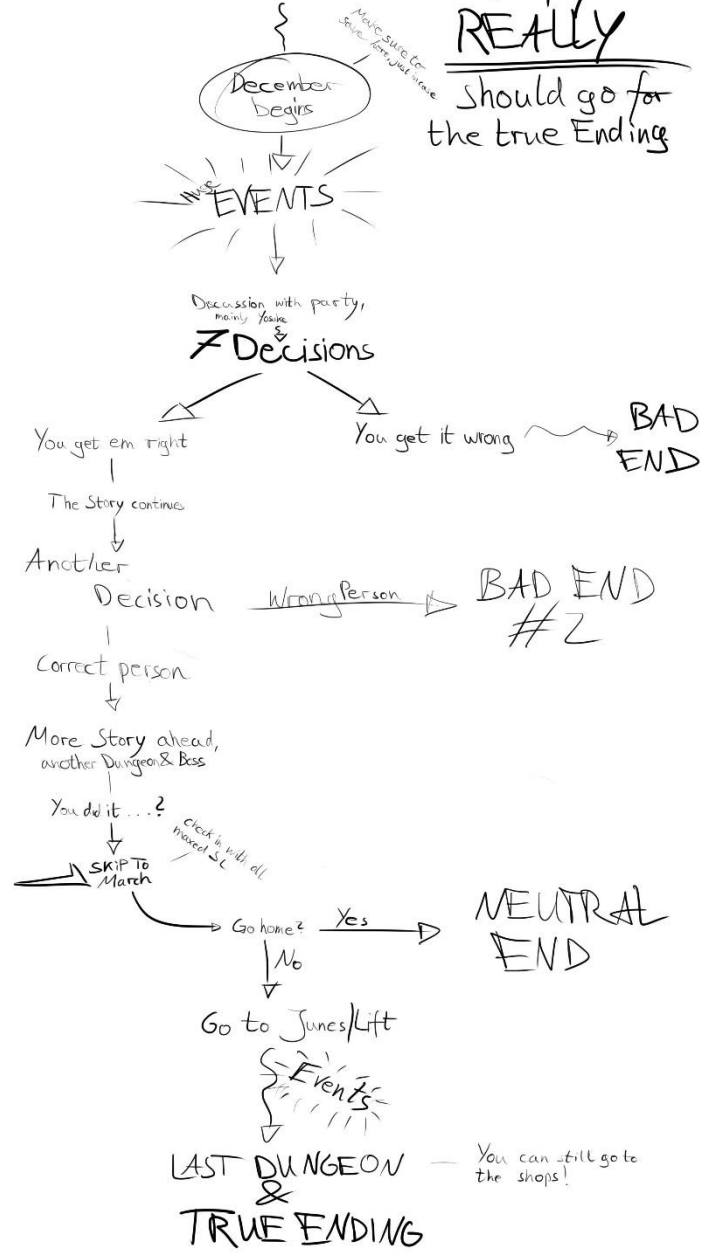

# Golden Ending

...max the Aeon social link. Shouldn't be hard to do at all.

As for the rest of the steps to get the True Ending, the following slide is from some dude on Reddit, it's beautifully spoiler-free (although it doesn't mention the Golden stuff)

# The F4G ENDING Guide

Yes, you REALLY should go for the true Ending

スレマヨカカ  
ビビ