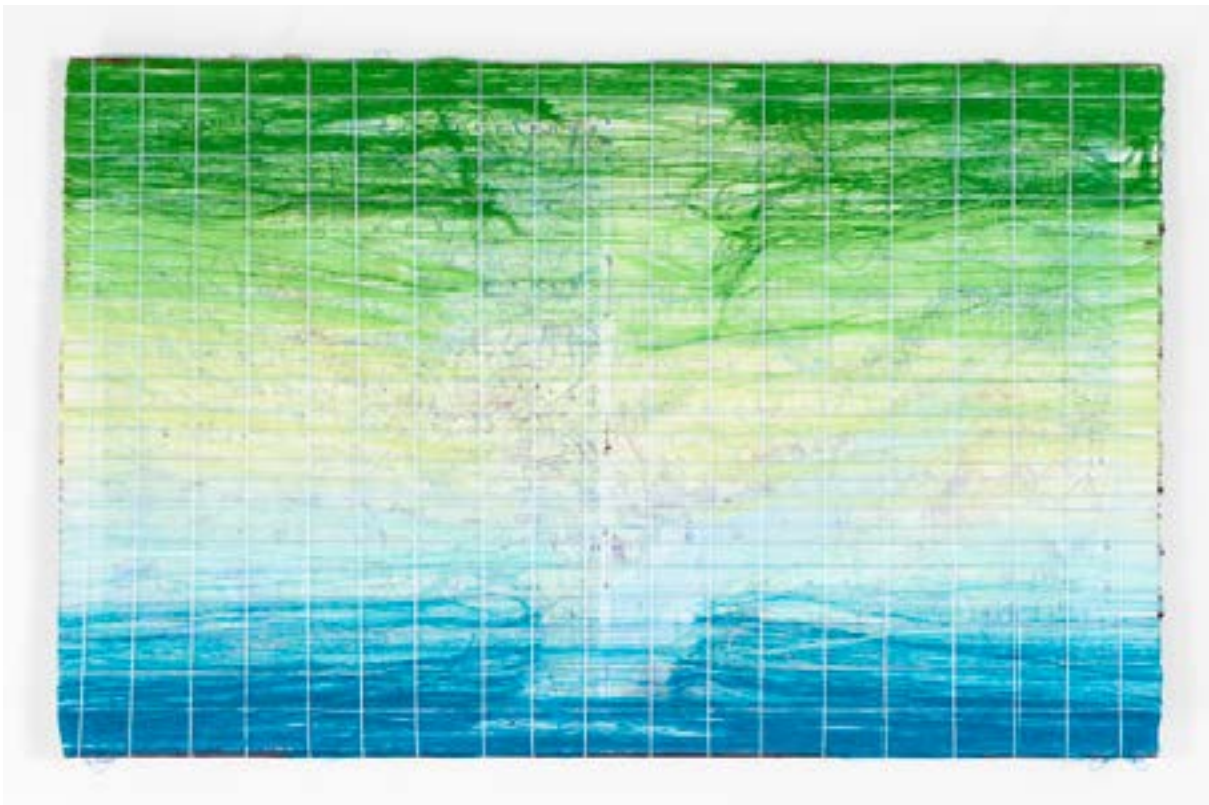

MARK RAUTENBACH

Day Landscapes Emerald Turquoise, 2020

Pages from an atlas, acrylic paint, ink, polyester
thread 28 x 44.5 cm

R 7400 framed / incl. VAT