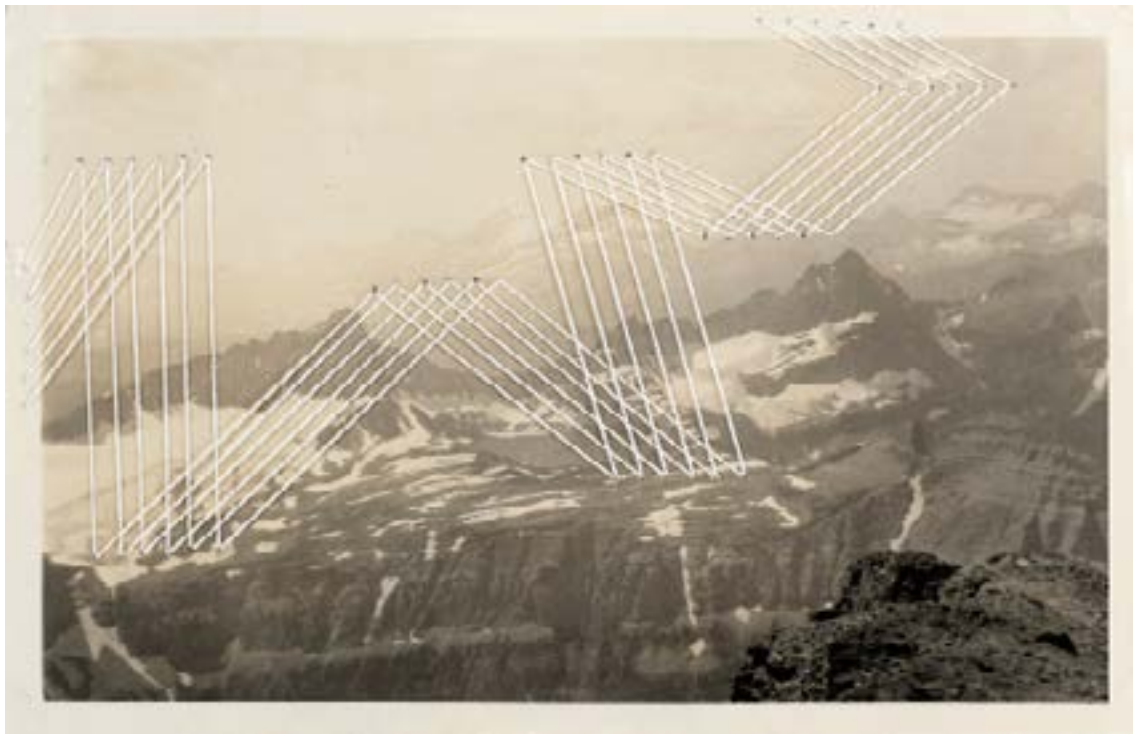

MAURIZIO ANZERI

Heavenly Sounds 15, 2019

Embroidery on found photographs

10 x 15 cm

R 15 200 framed / incl. VAT