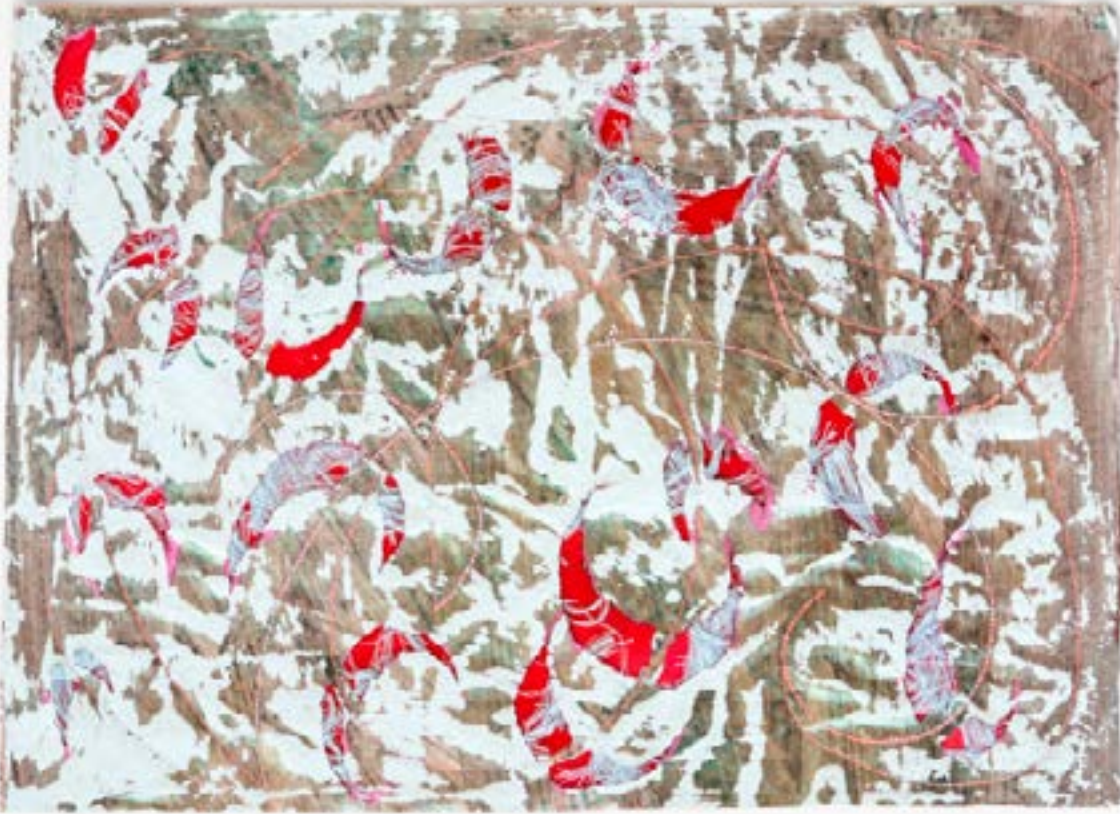

MARK RAUTENBACH

Flowering, 2020

Recycled artwork, polyester thread, acrylic paint and ink
28 x 44.5 cm

R 6200 framed / incl. VAT