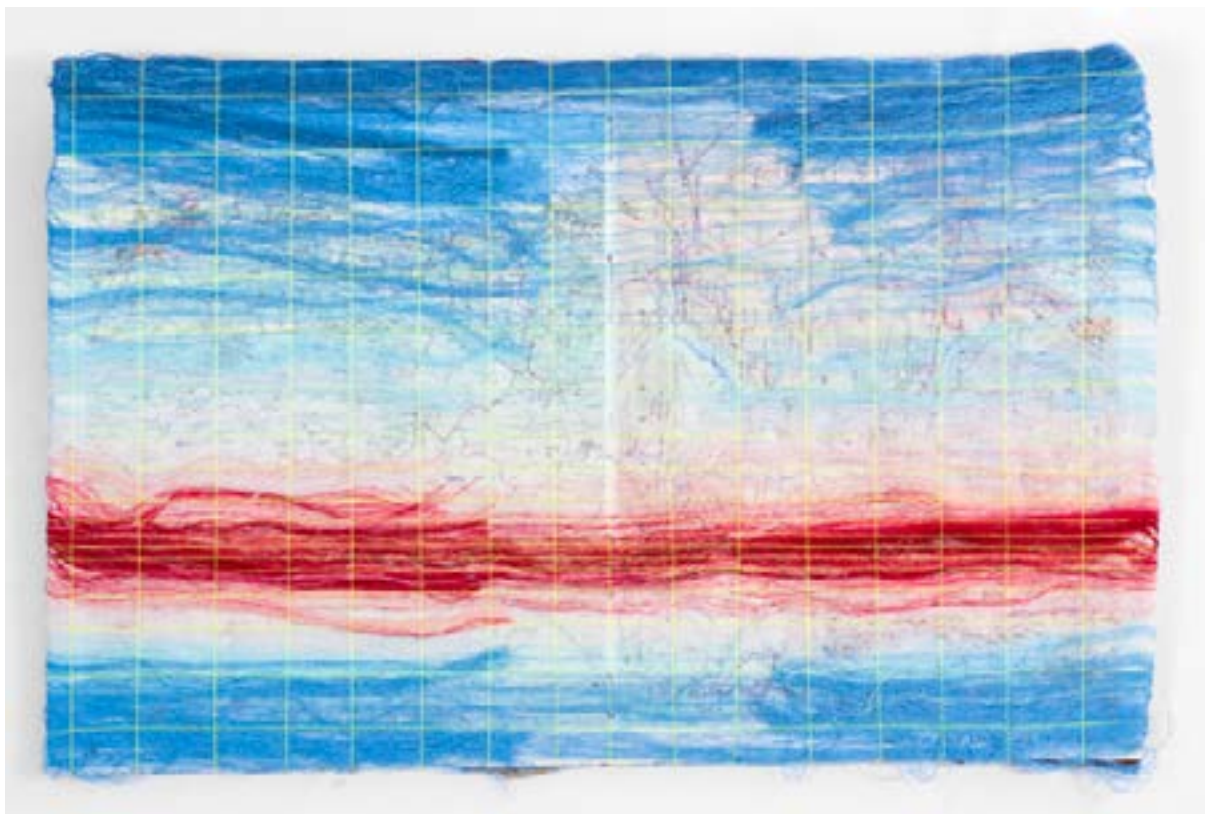

R 7600 framed / incl. VAT

KYLIE WENTZEL

Bananas on Marble Counter, 2020

Acrylic and spray-paint on Hahnemühle paper 300gsm

59.4 x 42 cm

R 7600 framed / incl. VAT

MARK RAUTENBACH

Day Landscapes Blue Red, 2020