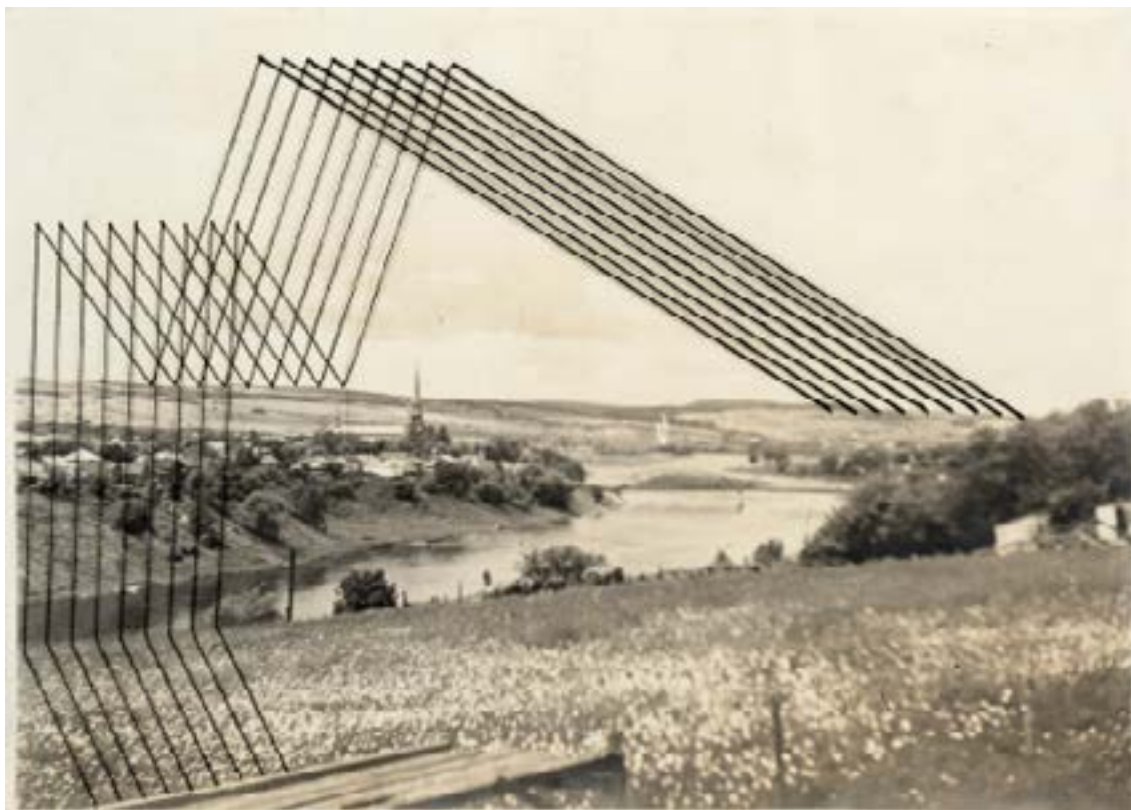

MAURIZIO ANZERI

Heavenly Sounds 02, 2019

Embroidery on found photographs

12.5 x 18 cm

R 15 200 framed / incl. VAT

MAURIZIO ANZERI

Heavenly Sounds 15, 2019

Embroidery on found photographs