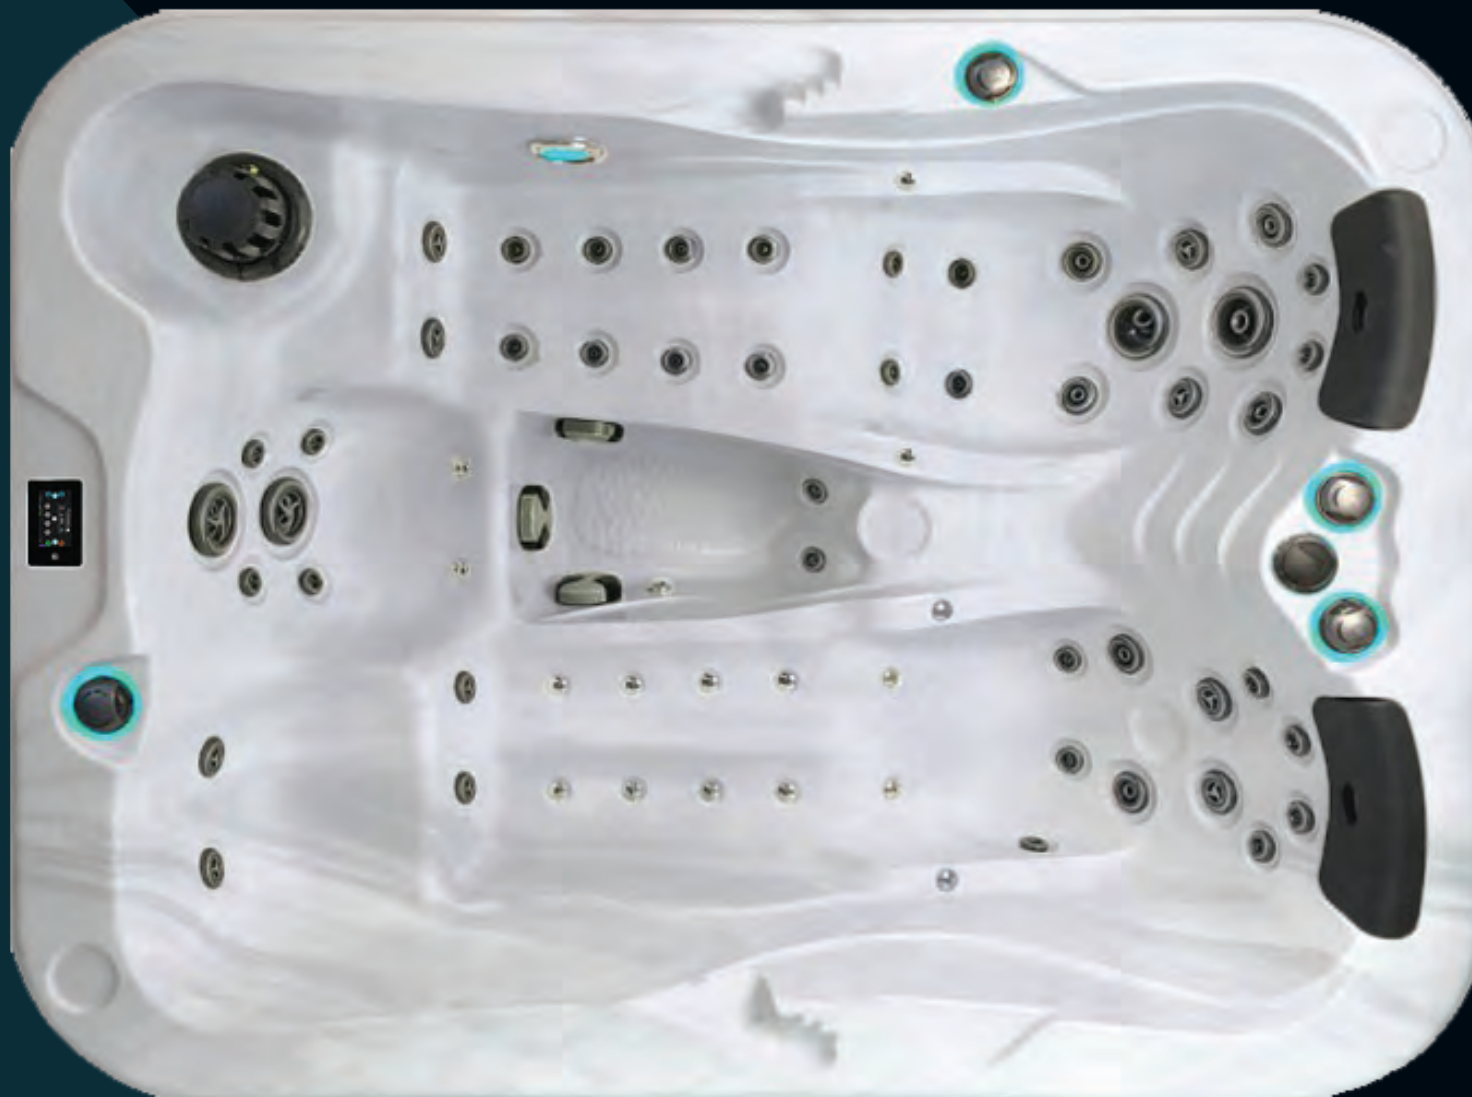

300 Series

Dimensions :: 216 x 165 x 87 cm

Volume:: 850 Litres

Weight (Full/Empty):: 1320kgs/290kgs

Luxury 0354

- 3 person (2 loungers, 1 chair)
- 54 jets (40 Water/14 Air)
- 2 x 4HP Aqua-flo Pumps
- 1 x 1HP Air Blower
- Illuminated Controls & Waterfall
- BeWell colour control panel

Optional Extras:

- BeWell wifi
- BeWell touch control panel
- BeWell self cleaning system
- BeWell sound with subwoofer
- LED back-lit jets

Elite 0364

- 3 person (2 loungers, 1 chair)
- 64 jets (48 Water/16 Air)
- 2 x 4HP Aqua-flo Pumps
- 1 x 1HP Air Blower
- Illuminated Controls & Waterfall
- BeWell touch control panel
- BeWell sound with subwoofer

Optional Extras:

- BeWell self cleaning system
- BeWell wifi
- LED back-lit jets

Model Shown is 0364 Elite in Sterling Silver