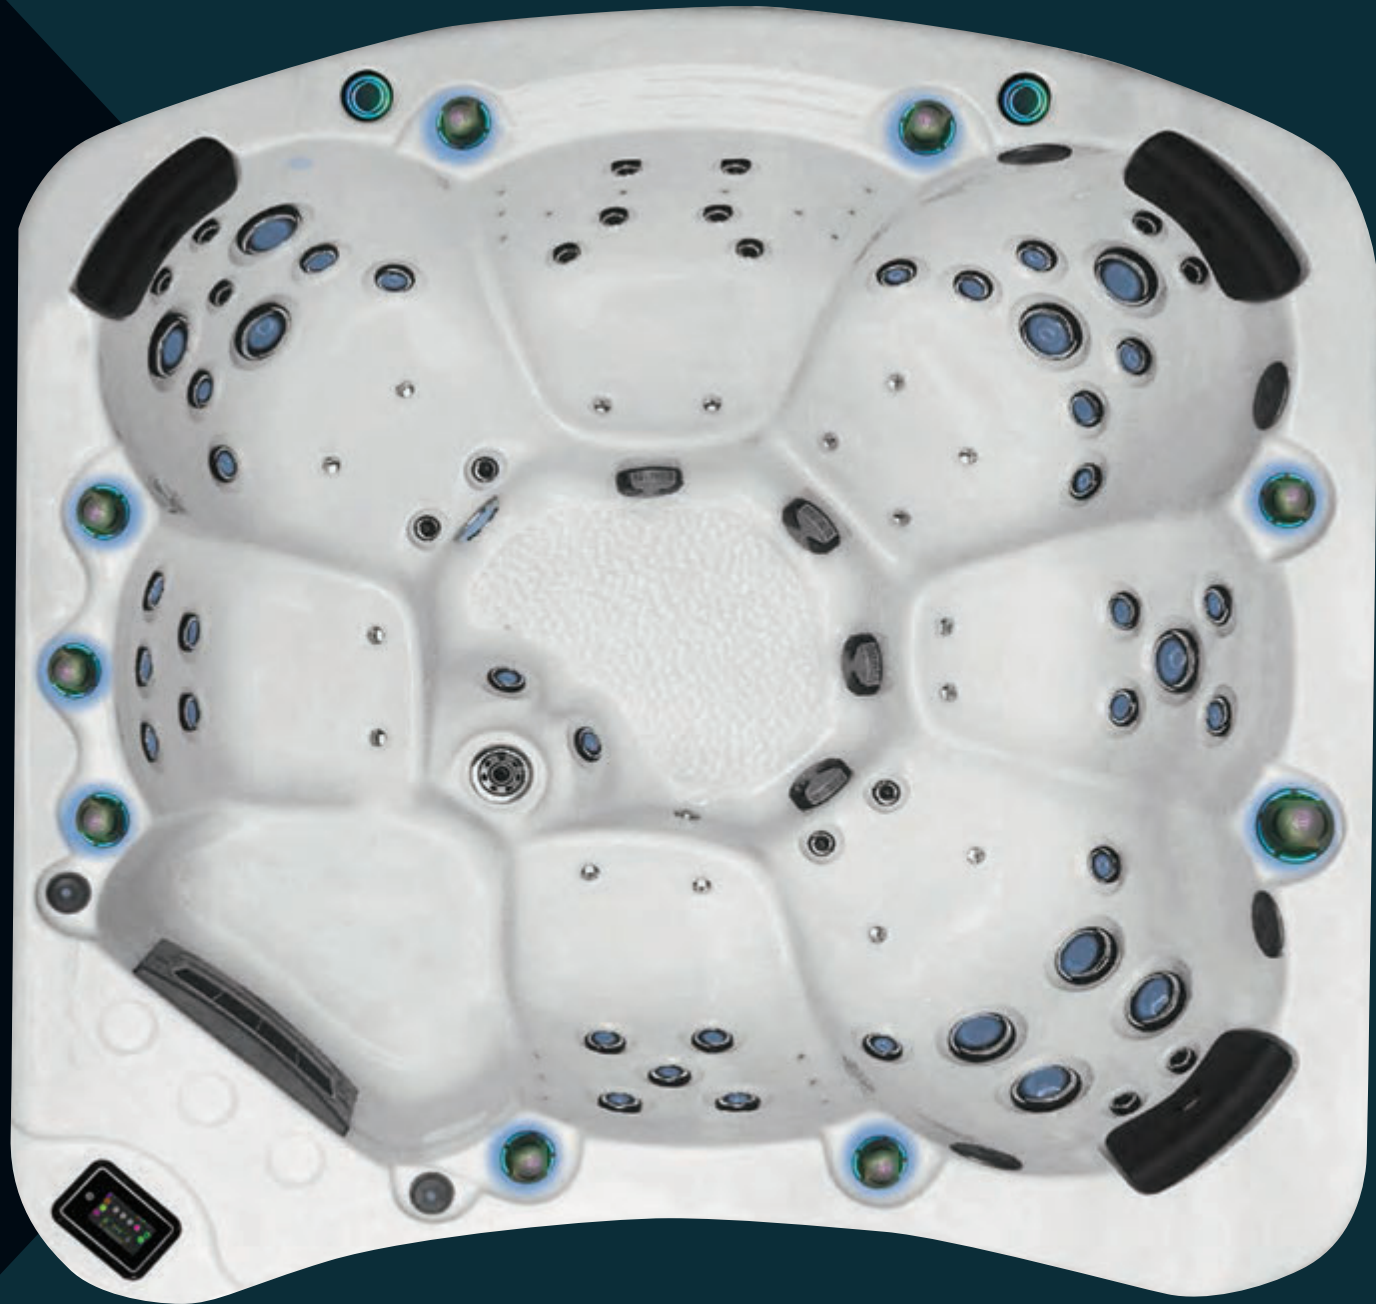

## Luxury E680

- 6 person (1 lounger/5 chairs)
- 80 jets (66 Water& Air/14 Air)
- 3 x 4HP Aqua-flo Pumps
- 1 x 1HP Air Blower
- Illuminated Controls & Pop Up Waterfalls
- Illuminated Drink Stands
- LED Waterline Lighting
- LED Cabinet Lighting
- BeWell Touch Control Panel
- BeWell Sound with Subwoofer
- BeWell Wifi
- BeWell Self-cleaning System
- LED Back-lit Jets

## Luxury E770

- 7 person (7 chairs)
- 70 jets (56 Water& Air/14 Air)
- 1 Volcano Jet
- 3 x 4HP Aqua-flo Pumps
- 1 x 1HP Air Blower
- Illuminated Controls & Pop Up Waterfalls
- Illuminated Drink Stands
- LED Waterline Lighting
- LED Cabinet Lighting
- BeWell Touch Control Panel
- BeWell Sound with Subwoofer
- BeWell Wifi
- BeWell Self-cleaning System
- LED Back-lit Jets