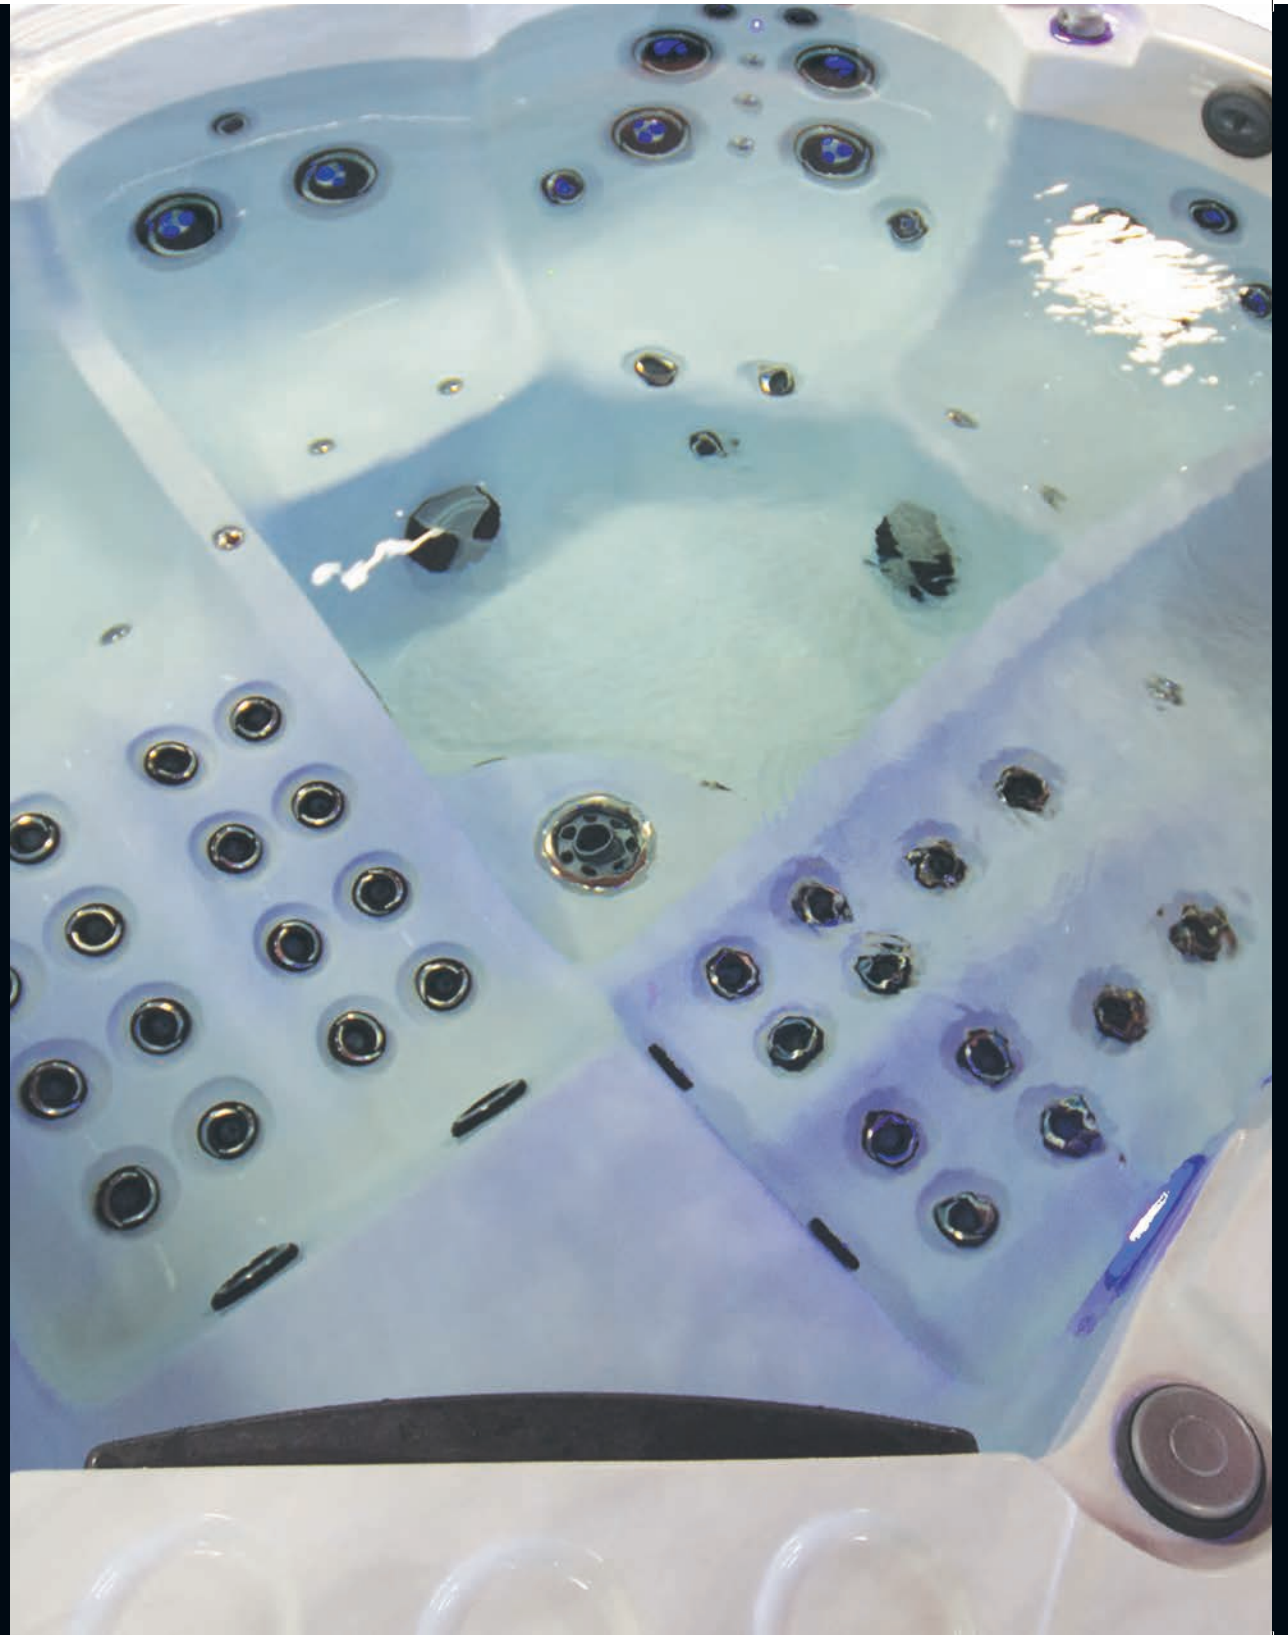

BeWell Self Cleaning System

Water so clear you'll want to touch it, you'll need to feel it!

Our automatic water treatment system generates and releases bromine into the water to eliminate microbiological contaminants such as waterborne bacteria, algae, and organic matter given off by spa bathers for a relaxing and enjoyable bathing experience every time the spa is used.

You'll get clear, clean and soft water every time you use your spa and you will never need to add any other harsh chemicals to the water of your spa.

Even if your schedule keeps you away for weeks, you are sure to enjoy a clear, clean and soft spa water experience when you return.

*Standard on Executive Series