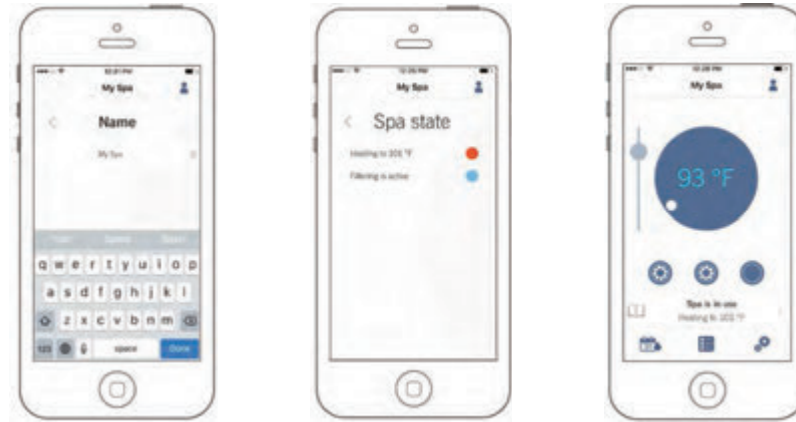

BeWell Wifi

Control Your Spa From Anywhere In The World

The BeWell wifi option allows immediate access to your spa from anywhere in the world. It transforms your iOS or Android smartphone or tablet into your ultimate wireless remote control, enabling you to control all aspects of your spa, from your fingertips.

The application makes it very easy to control and program functions and features of your spa from your smartphone or your tablet, even when you're away from home. Push notifications will always keep you informed on the status of your spa, even when your app is not open.

*Standard on executive series