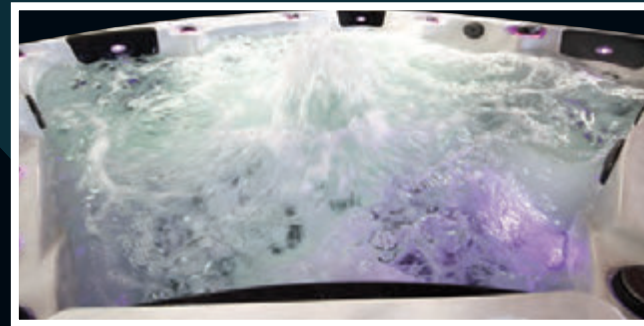

Volcano Jets

Our volcano jets offer a powerful massage for your feet, relieving all the stresses of being on your feet all day.