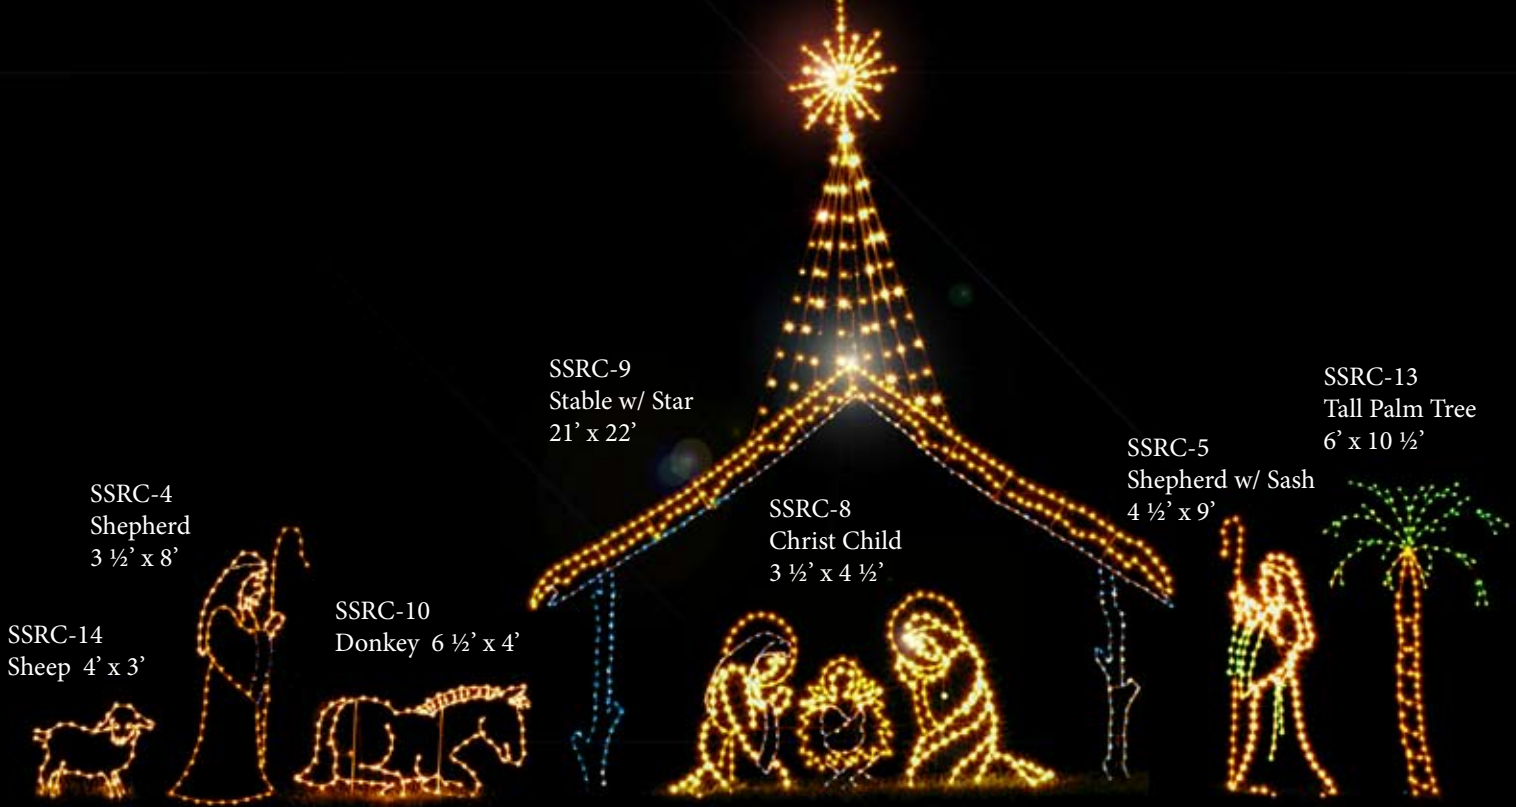

SPIRITUAL

SSRC-12
Small Palm Tree
5' x 8'

SSRC-11 Camel 9' x 7 1/2'

SSRC-1
Wise man w/ Box
5' x 8'

SSRC-3
Wise Man on Camel
9' x 10'

SSRC-2
Wise man w/ Urn
6' x 7'

SSRC-37 Menorah 8 1/2' x 10'

SSRC-53 Angel w/ Flying Doves (A.) 19' x 14'

SSRC-23
Angel
10' x 12'

SSRC-18
Heralding Angel
11' x 13'

VICTORIAN

SSVV-56 Skating Man 10' x 12'

SSVV-57 Skating Lady 11' x 11'

SSVV-59 Skating Girl 6' x 9'

SSCT-29
Skating Couple
4' x 6'

SSCT-33
Speed Skater
5' x 5 1/2'