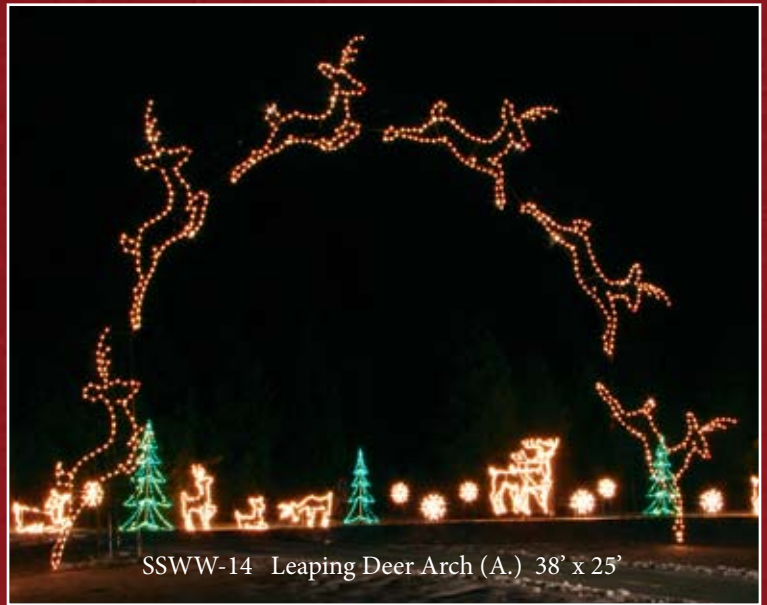

SSCT-99 Light Bulb Arch 13' x 13'

SSTL-179 Candy Arch 28' x 21'

SSCT-28 Candy Arch 12' x 12'
 SSCT-27 Gingerbread Girl 3 1/2' x 5 1/2'
 SSCT-26 Gingerbread Boy 3' x 5'

SSTL-24 Toyland Archway (A.) 45' x 22'

SSUA-1 Bell (A.) 17' x 12'

SSUA-3 Jolly Snowman 17' x 12'

SSWW-81 Winter Lights Arch 45' x 24 1/2'

SSWW-14 Leaping Deer Arch (A.) 38' x 25'

SAR-500 Celestial Arch 8' x 11'

SSLF-150 Note Arch 40' x 28'

POLE MOUNTS