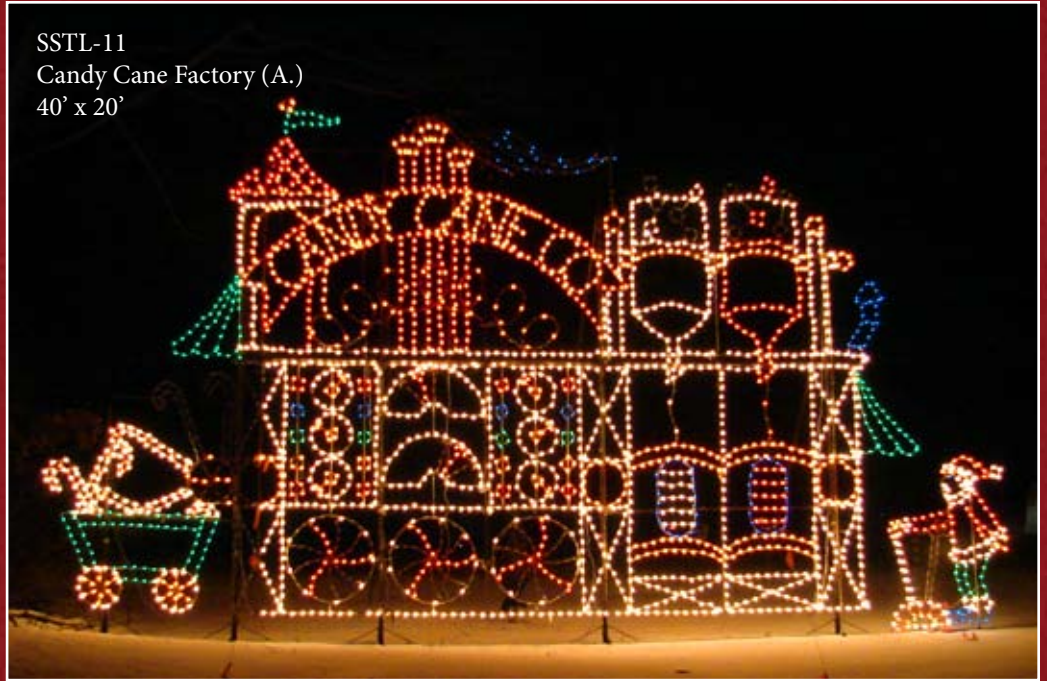

SSTL-310
Directional Elf (A.)
7' x 9'

SSTL-11
Candy Cane Factory (A.)
40' x 20'