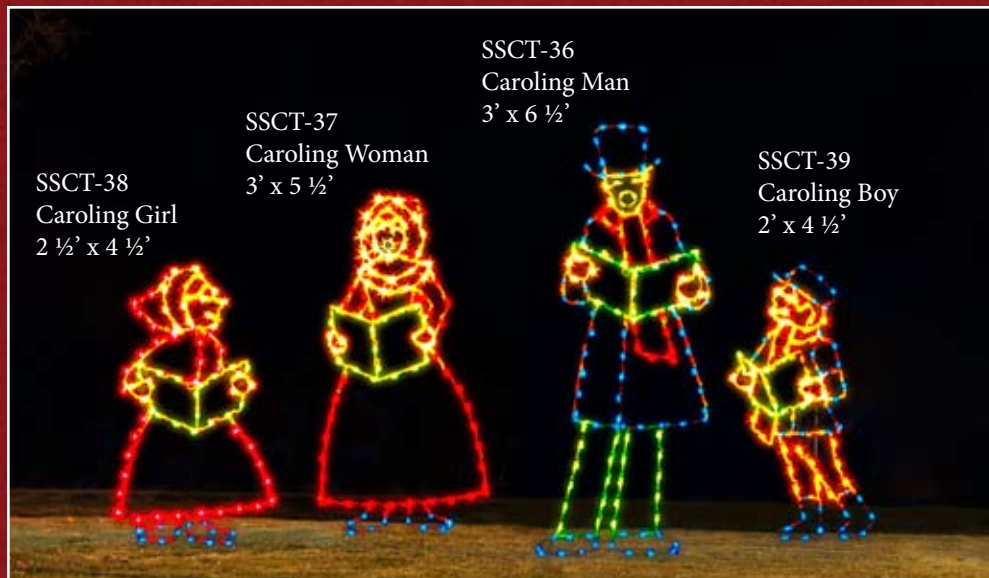

SSCT-38
Caroling Girl
2 1/2' x 4 1/2'

SSCT-37
Caroling Woman
3' x 5 1/2'

SSCT-36
Caroling Man
3' x 6 1/2'

SSCT-39
Caroling Boy
2' x 4 1/2'