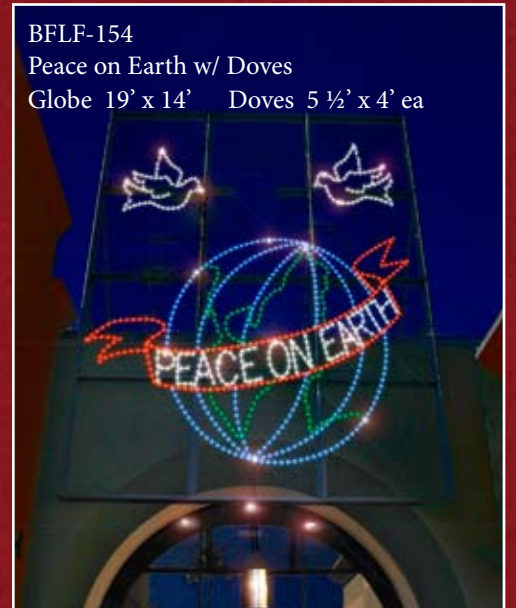

BFLF-152
Ribbon & Bell (Glitter Mesh)
30' x 7'

SSTL-240
Good Night Santa (A.)
42' x 24'

SSCT-114
Peek-a-Boo Deer (A.)
4' x 5'

BF-825 Wreath w/ Bow 14'

BF-810
Triple Frame Wreath w/ 4' Premiere Bow

BFLF-154
Peace on Earth w/ Doves
Globe 19' x 14' Doves 5 1/2' x 4' ea