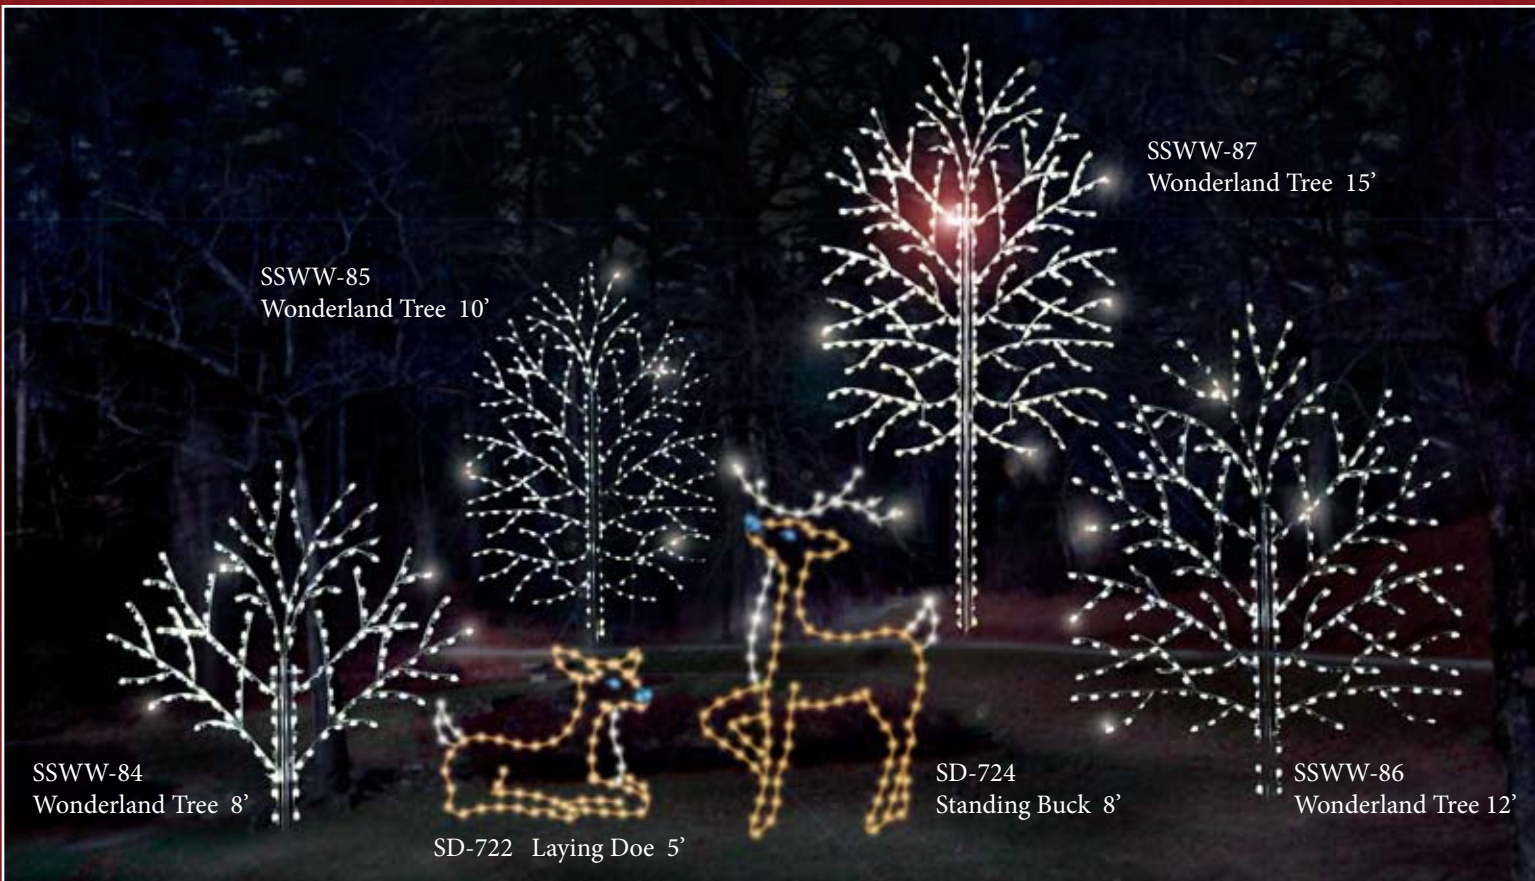

SSWW-85
Wonderland Tree 10'

SSWW-87
Wonderland Tree 15'

SSWW-84
Wonderland Tree 8'

SD-722 Laying Doe 5'

SD-724
Standing Buck 8'

SSWW-86
Wonderland Tree 12'