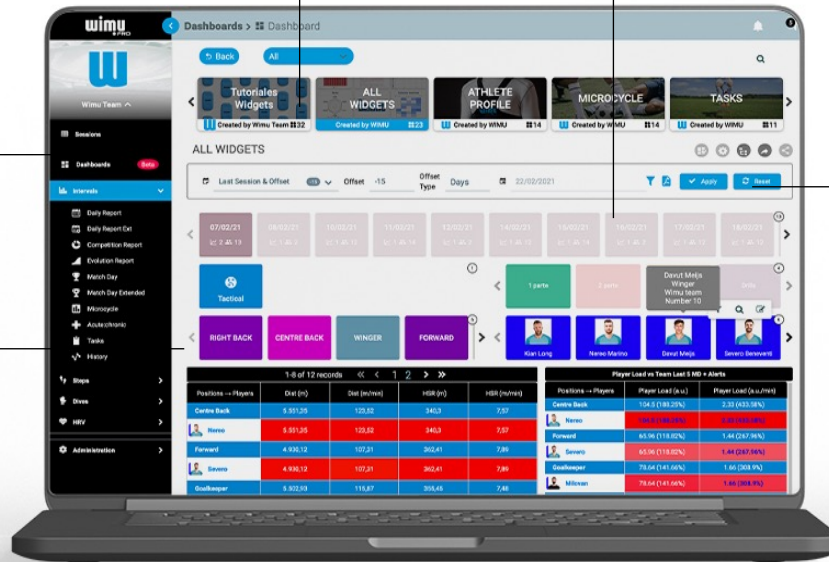

DECISION MAKING CENTER

- Flexible
- Organic
- Dinamic
- Fast
- Instant action and support
- Agile

Total customization

Historic al data

○ Control panel by profiles

○ Dinamics reports

- In depth analytics
- Processes
- Decisions
- Complex Questions
- Monitors

SECURITY

ANALYTICAL
SKILLS

DATA
INTELLIGENCE

2.0 KEY ASPECTS

VISUAL: user-friendly, dynamic and customizable reports.

UPDATED: Updated: automatic updating of data.

USEFUL: dashboards include metrics for data-informed decision making.

ACCESSIBLE: get access to the WIMU Cloud whenever you want, wherever you are.

UNDERSTANDABLE: dashboards lead the user to contextualize and individualize data in order to facilitate a better understanding of the insights.