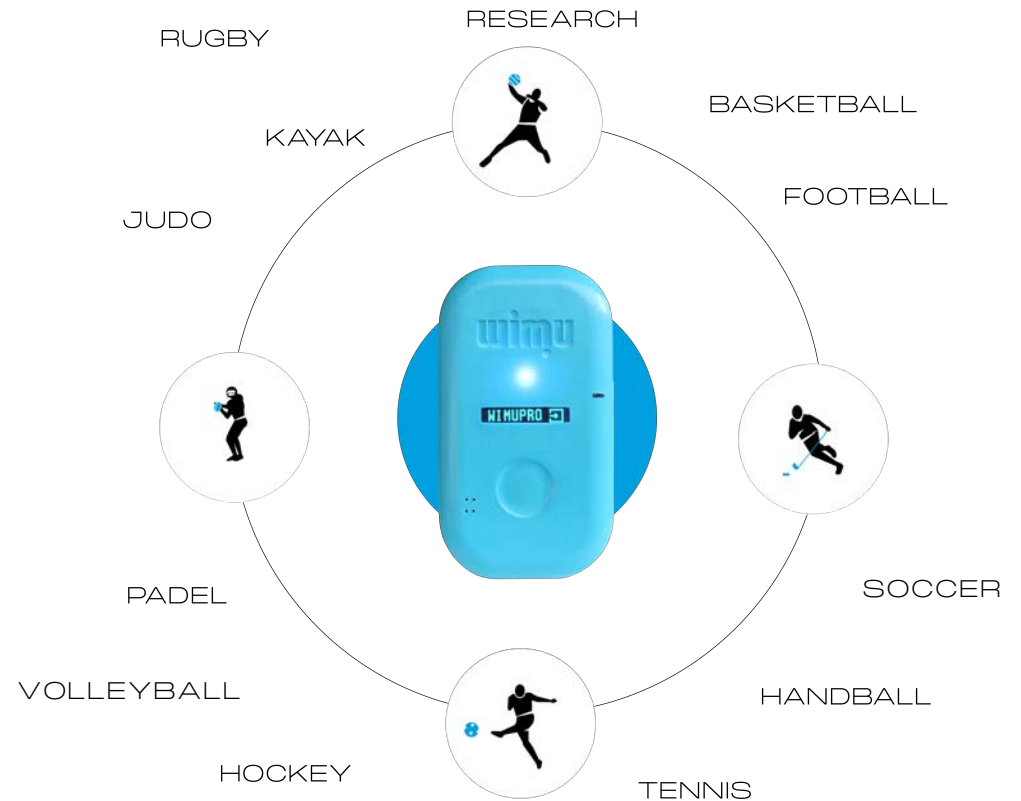

Whether you are on the pitch, in the road, on the ice or on the track, WIMU has it all covered.

Metrics designed for performance analysis across a variety of sport disciplines.

Data insight as never before.