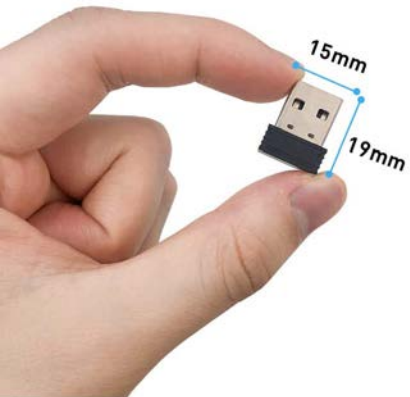

LEADING THE NEW CONNECTIVITY REVOLUTION

Through constant exploration of new ways to integrate different software and sensors with the system, WIMU has innovated the connectivity.

Live Tracking, SMO₂, tHb, EMG and the Smartwatch in the same ANT+ protocol in seconds.

SVIVO

LIVE
TRACKING