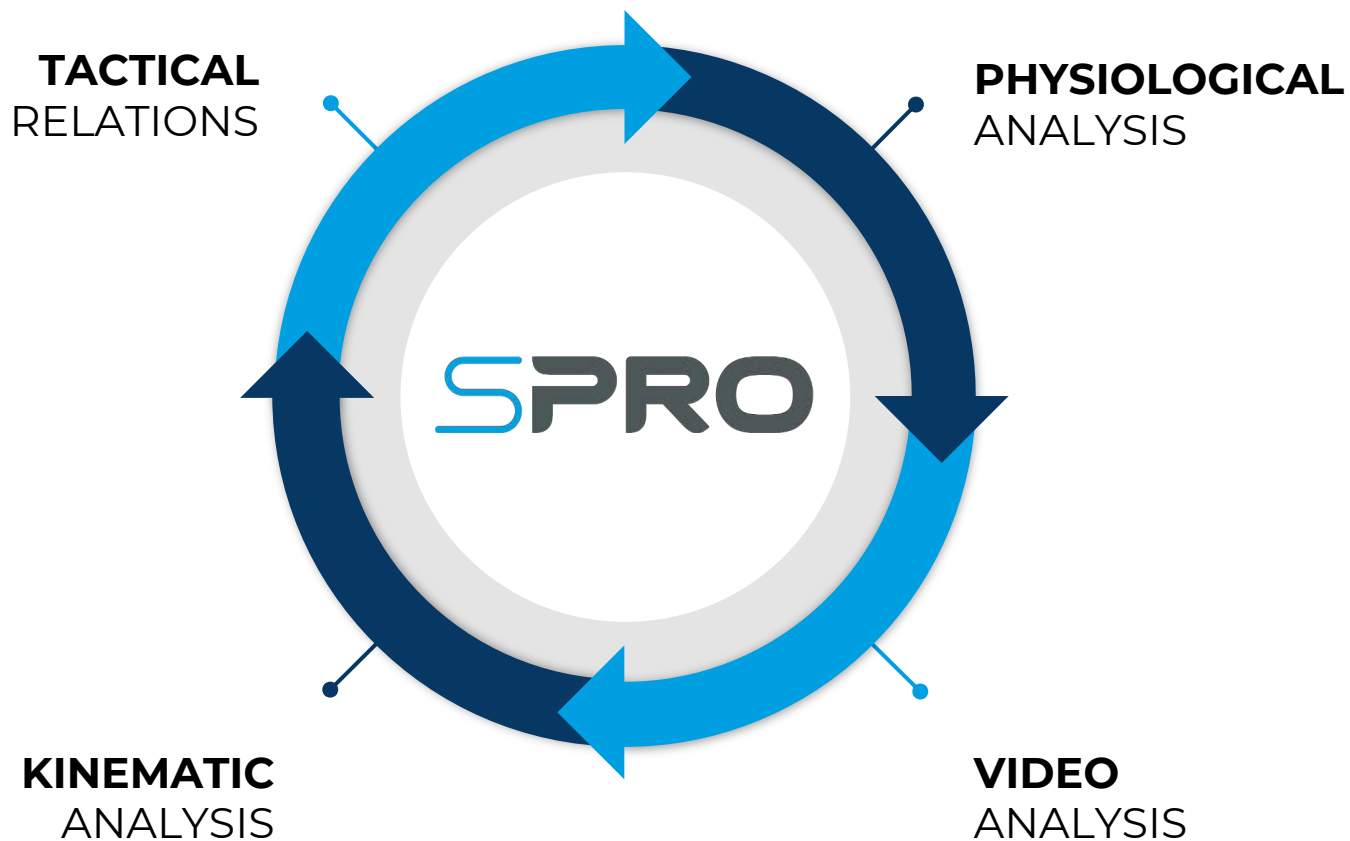

IN DEPTH ANALYSIS