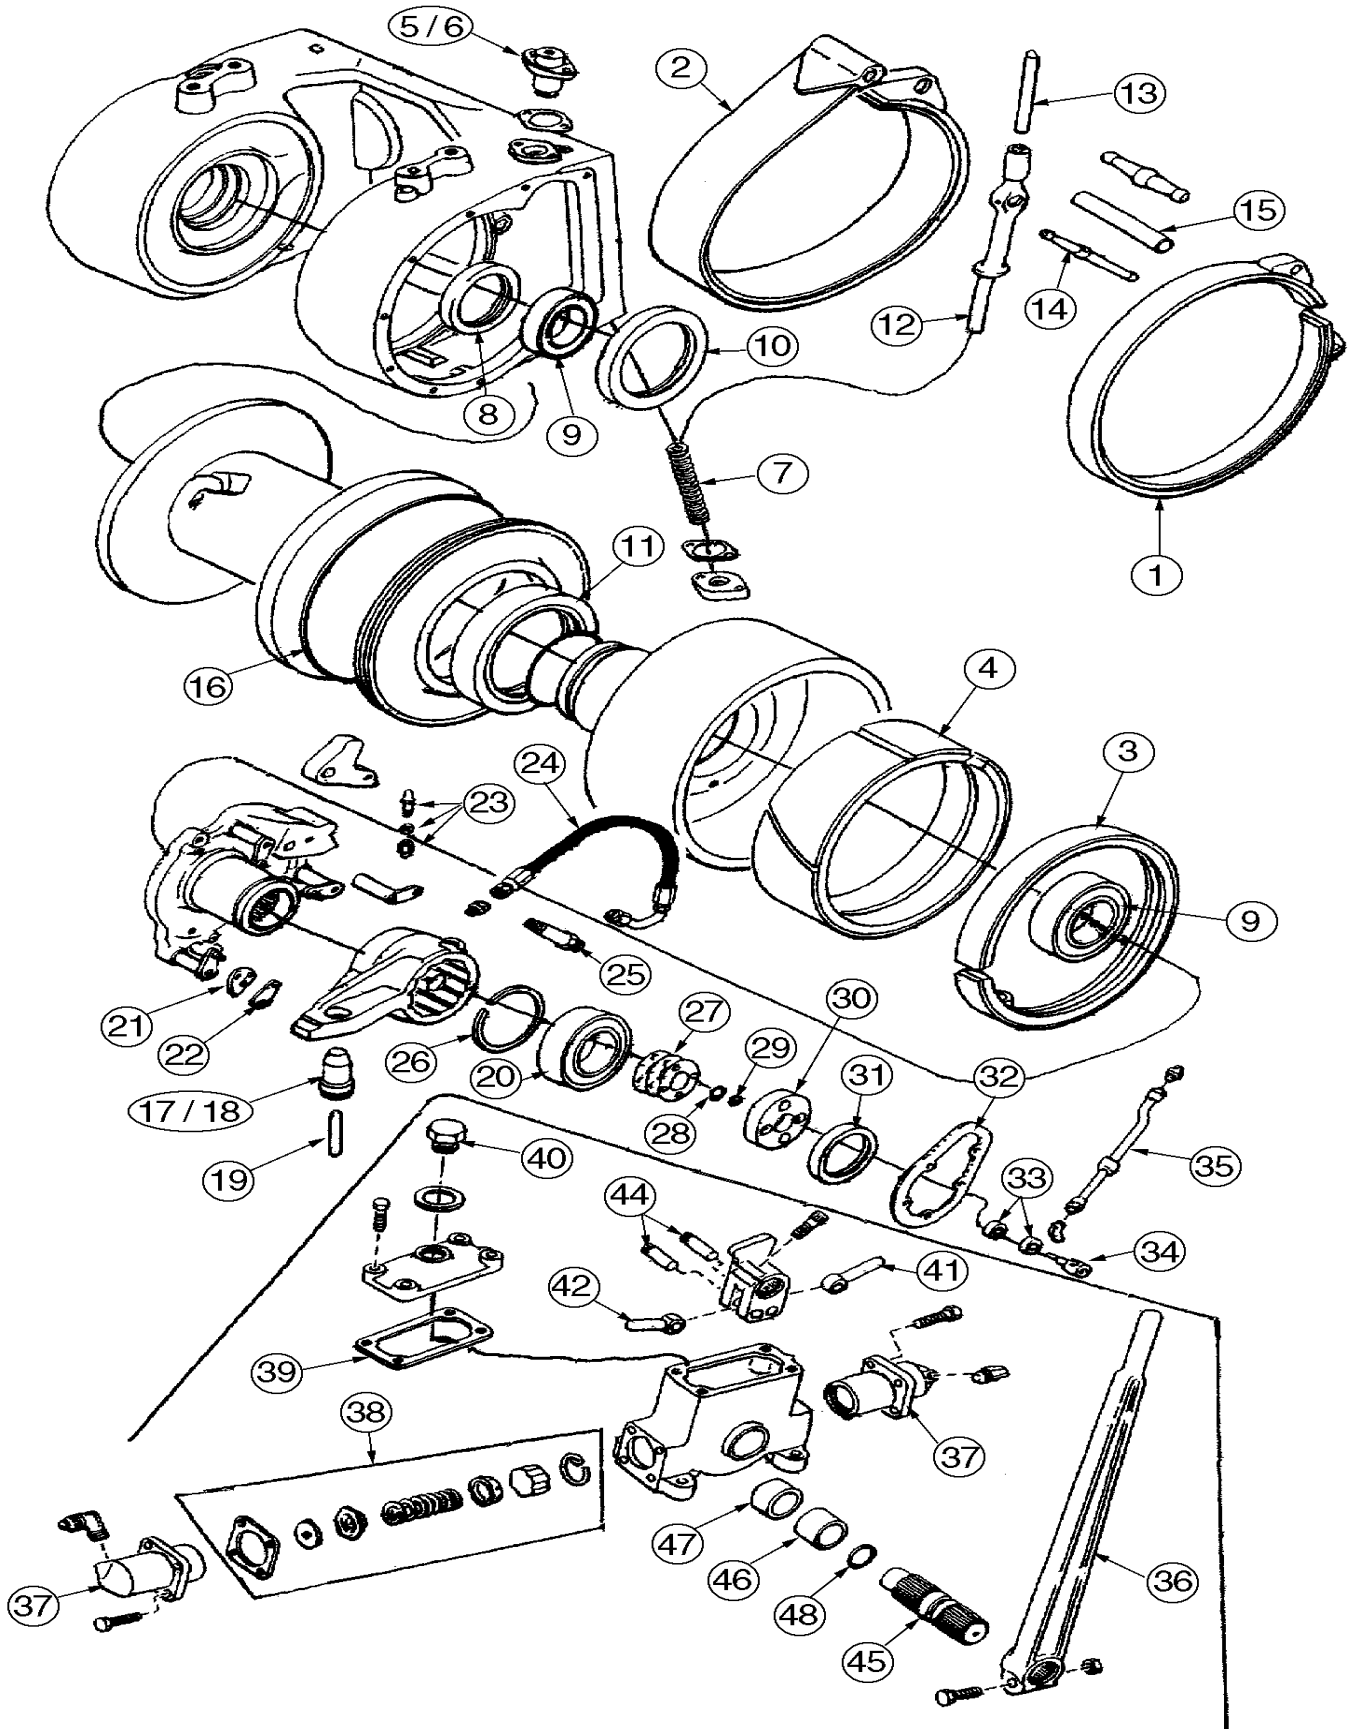

"R" FOLLOWING A PART NUMBER INDICATES A REBUILT PART. NON-REBUILDABLE CORES SUBJECT TO LOSS OF VALUE.

WINCH PARTS

CARGO 28 GEARMATIC MODEL 19

Ref.	Part No.	Description	Notes	Qty.	Wt.
1	411867	Brake Band	Primary brake, narrow	1	6
2	411868	Brake Band	Secondary brake, wide	1	12
3	406279	Clutch Band	Primary clutch, narrow	1	6
4	407888	Clutch Band	Secondary clutch, wide	1	17
	1422900	Vent		1	0.1
5	403337	Brake Cylinder		1	1.7
6	404908	Brake Cylinder Repair Kit		1	0.2
7	410655	Spring, Brake		1	0.7
8	106185	Seal		1	0.3
9	403499	Bearing		1	4.9
10	403478	Seal, Oil		1	1
11	403496	Seal, Oil		1	0.8
12	403507	Block, Lever		1	0.6
13	3761101	Rod		1	0.3
14	403505	Lever, Brake		1	0.4
15	403503	Pin		1	1.1
16	403494	O' Ring		1	0.1
17	403524	Clutch Cylinder		1	0.6
18	404907	Clutch Cylinder Repair Kit		1	0.2
19	3761100	Pin		1	0.1
20	403519	Bearing		1	3.2
21	406281	Cam, Adjusting		1	0.1
22	3441100	Plate, Lock		1	0.1
23	407485	Rod		1	0.3
24	406090	Hose		1	0.4
25	406091	Fitting, Hydraulic		1	0.1
26	403518	Snap Ring		1	0.1
27	403520	Shim Set		1	0.2
28	104613	O' Ring		1	0.1
29	400684	U-Seal		2	0.1
30	411520	Cap, Gland		1	3
31	403482	Seal, Oil		1	0.1
32	403484	Gasket		1	0.1
33	403485	Bearing		2	0.1
34	411519	Tube, Hydraulic		1	0.1
35	403486	Tube, Assy.		1	0.1
Master Control Valve Parts					
36	235643	Handle		1	0.9
37	400736	Cylinder Assembly		2	1.7
38	404906	Cylinder Repair Kit		2	0.2
39	400751	Gasket		1	0.1
40	400752	Filler Cap		1	0.1
41	405517	Long Push Rod		1	0.1
42	405516	Short Push Rod		1	0.1
44	400749	Push Pin Rod		1	0.1
45	400742	Shaft		1	0.9
46	400778	Bushing		1	0.1
47	405351	Bushing		1	0.1
48	100739	O' Ring		1	0.1