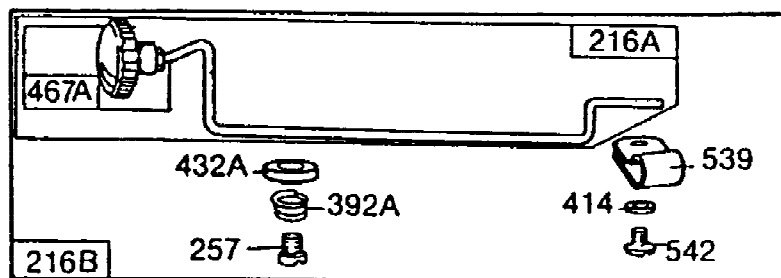

Blower Hsgs, Rewind, Sno-Gard

Blower Hsgs,Rewind,Sno-Gard

Referenznummer	Artikelnummer	Menge	Description
56	280439		Pulley-Starter
57	490179		Spring-Rewind Starter
58	66734		Rope-Starter (48-5/8")
59	396892		Insert-Starter Rope
60	393152		Insert-Starter Handle
208A	399112		Rod-Control Used After Code Date 85050800
208A	261598		Rod-Control Used Before Code Date 85050900
216B	394562		Rod-Hand Choke
216A	399109		Rod-Hand Choke Used After Code Date 85050800
216A	261592		Rod-Choke Used Before Code Date 85050900
224	93491		Rivet-Truss Head S For Specials, See Ref. 223
231	93064		Screw-Sem
257	90746		Screw, Machine Fill (10-32 X 5/8")
280A	223139		Guide-Control Rod And Hood Mounting
305	94153		Screw, Sem Hex Head
369	220705		Spring-Rod
392A	260847		Spring-Friction
414	220982		Washer, Steel Zinc
423	93410		Screw-Hex
432A	221766		Spring-Friction
467A	391908		Knob-Control
539	93784		Clamp-Choke Rod
542	94025		Screw-Hex
608A	394823		Starter Assy.-Rewind (10 O'clock)
682	211516		Shield-Starter Clutch
731	394450		Hood-Snow Used Before Code Date 85050900
731	399182		Hood-Snow Used After Code Date 85050800
733	93977		Screw-Slotted
795	392833		Key Switch
905	394510		Shield-Sno
989	399668		Switch-Stop Used Before Code Date 87010100
989	491060		Switch-Stop Used After Code Date 86123100
990	280596		Key-Ignition
1016	490817		Spacer=rewind