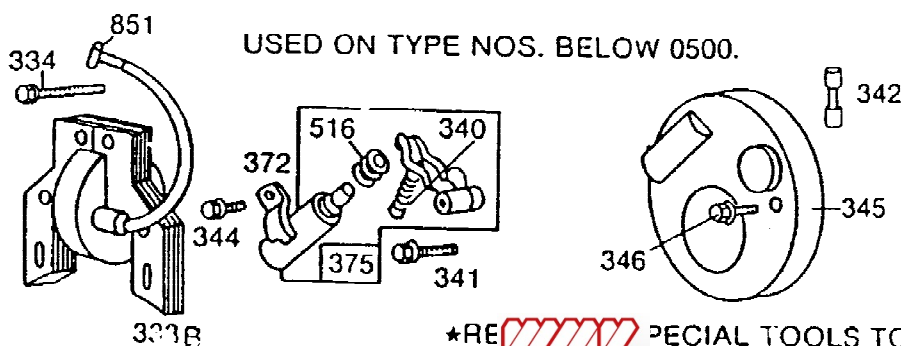

Air Cleaner Grps, Fuel Tank

USED ON TYPE NOS. BELOW 0500.

Air Cleaner Grps,Fuel Tank

Referenznummer	Artikelnummer	Menge	Description
1	395970		Cylinder Assembly
1	395971		Cylinder Assy.
2	293708		Bushing/Seal Kit (Plain Bearing) Requires special tools for installation.
3	393862		Seal, Oil (Cam Gear)
23	394413		Flywheel-Magneto
24	222698		Key, Flywheel
37A	223104		Guard-Flywheel (For Electric Starter)
37	223087		Guard-Flywheel
56	280439		Pulley-Starter
57	490179		Spring-Rewind Starter
58	66734		Rope-Starter (48-5/8")
59A	230228		Pin-Starter Rope
59	396892		Insert-Starter Rope
60	393152		Insert-Starter Handle
66	399671		Clutch-Starter (Uses Rubber Coated Retainer Washer-Ref. 71)
67	394897		Housing-Starter Clutch
68	63770		Ball-Clutch
70	298799		Ratchet Assy (For engine W/Ring Gear on FW equipped for Elec Start)
71	221653		Washer, Steel (Non-Coated)
71	394506		Seal/Retainer Assy (Rubber Coated)
73	221661		Screw-Rewind Starter
74	93490		Screw-Hex
75	220865		Washer, Belleville (Used With Heavy Flywheel)
76	68238		Seal-Ratchet
305	94153		Screw, Sem Hex Head
319	298502		Armature-Mag (For Points And Condenser)
325	298731		Pulley-Rope Start (5/8" Hole In Pulley)
330	69932		Rope/Grip Assy (55")
331	220865		Washer, Belleville (Used With Heavy Flywheel)
332	92284		Nut, Jam (Flywheel)
333B	298502		Armature-Mag (For Points And Condenser)
333A	395489		Ignition Grp (Magnetron Ignition)
333	398593		Ignition Kit (For Magnetron)
334	93381		Screw, Machine Hex
340	26018		Spring-Breaker Arm
341	93381		Screw, Machine Hex
342	65704		Plunger-Breather Point
344	93042		Screw, Sem Hex Head
345	220366		Cover-Breather Point And Condenser
346	93705		Screw, Tapping Hex (8-32 X 3/8)
356	398808		Wire-Stop (30" Cut To Required Length)
363	19069		Puller-Flywheel (Optional Accessory)
372	220477		Clamp-Condensor
375	294628		Breaker Points And Condensor Set
375	299061		Ignition Kit Includes: 294628 Point Set 65604 Plunger 61760 Key-Flywheel (For Conversion to MAGNETRON Ignition Order Part No. 394970.)
516	260374		user Spring