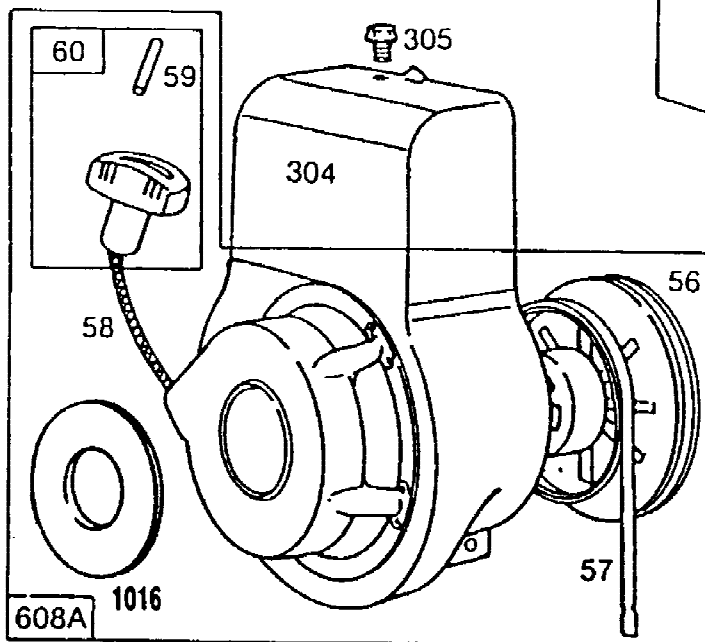

Blower Hsgs, Rewind, Sno-Gard

Blower Hsgs,Rewind,Sno-Gard

Referenznummer	Artikelnummer	Menge	Description
56	280439		Pulley-Starter
57	490179		Spring-Rewind Starter
58	66734		Rope-Starter (48-5/8")
59	396892		Insert-Starter Rope
60	393152		Insert-Starter Handle
208A	399112		Rod-Control Used After Code Date 85050800
208A	261598		Rod-Control Used Before Code Date 85050900
216B	394562		Rod-Hand Choke
216A	399109		Rod-Hand Choke Used After Code Date 85050800
216A	261592		Rod-Choke Used Before Code Date 85050900
224	93491		Rivet-Truss Head S For Specials, See Ref. 223
231	93064		Screw-Sem
257	90746		Screw, Machine Fill (10-32 X 5/8")
280A	223139		Guide-Control Rod And Hood Mounting
305	94153		Screw, Sem Hex Head
369	220705		Spring-Rod
392A	260847		Spring-Friction
414	220982		Washer, Steel Zinc
423	93410		Screw-Hex
432A	221766		Spring-Friction
467A	391908		Knob-Control
539	93784		Clamp-Choke Rod
542	94025		Screw-Hex
608A	394823		Starter Assy.-Rewind (10 O'clock)
682	211516		Shield-Starter Clutch
731	394450		Hood-Snow Used Before Code Date 85050900
731	399182		Hood-Snow Used After Code Date 85050800
733	93977		Screw-Slotted
795	392833		Key Switch
905	394510		Shield-Sno
989	399668		Switch-Stop Used Before Code Date 87010100
989	491060		Switch-Stop Used After Code Date 86123100
990	280596		Key-Ignition
1016	490817		Spacer=rewind