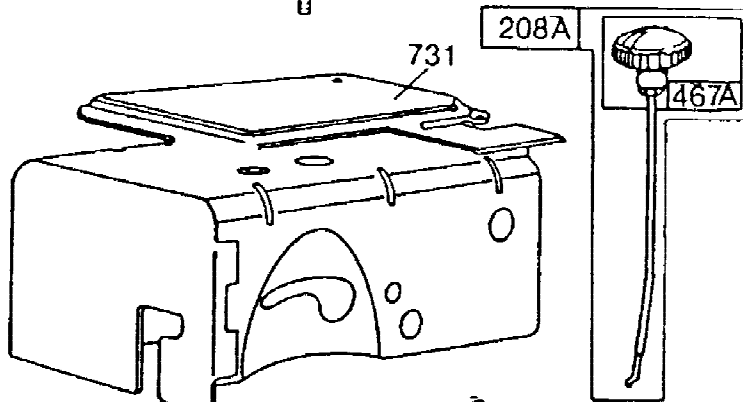

Blower Hsgs, Rewind, Sno-Gard

Blower Hsgs,Rewind,Sno-Gard

Referenznummer	Artikelnummer	Menge	Description
56	280439		Pulley-Starter
57	490179		Spring-Rewind Starter
58	66734		Rope-Starter (48-5/8")
59	396892		Insert-Starter Rope
60	393152		Insert-Starter Handle
208A	399112		Rod-Control Used After Code Date 85050800
208A	261598		Rod-Control Used Before Code Date 85050900
216B	394562		Rod-Hand Choke
216A	399109		Rod-Hand Choke Used After Code Date 85050800
216A	261592		Rod-Choke Used Before Code Date 85050900
224	93491		Rivet-Truss Head S For Specials, See Ref. 223
231	93064		Screw-Sem
257	90746		Screw, Machine Fill (10-32 X 5/8")
280A	223139		Guide-Control Rod And Hood Mounting
305	94153		Screw, Sem Hex Head
369	220705		Spring-Rod
392A	260847		Spring-Friction
414	220982		Washer, Steel Zinc
423	93410		Screw-Hex
432A	221766		Spring-Friction
467A	391908		Knob-Control
539	93784		Clamp-Choke Rod
542	94025		Screw-Hex
608A	394823		Starter Assy.-Rewind (10 O'clock)
682	211516		Shield-Starter Clutch
731	394450		Hood-Snow Used Before Code Date 85050900
731	399182		Hood-Snow Used After Code Date 85050800
733	93977		Screw-Slotted
795	392833		Key Switch
905	394510		Shield-Sno
989	399668		Switch-Stop Used Before Code Date 87010100
989	491060		Switch-Stop Used After Code Date 86123100
990	280596		Key-Ignition
1016	490817		Spacer=rewind