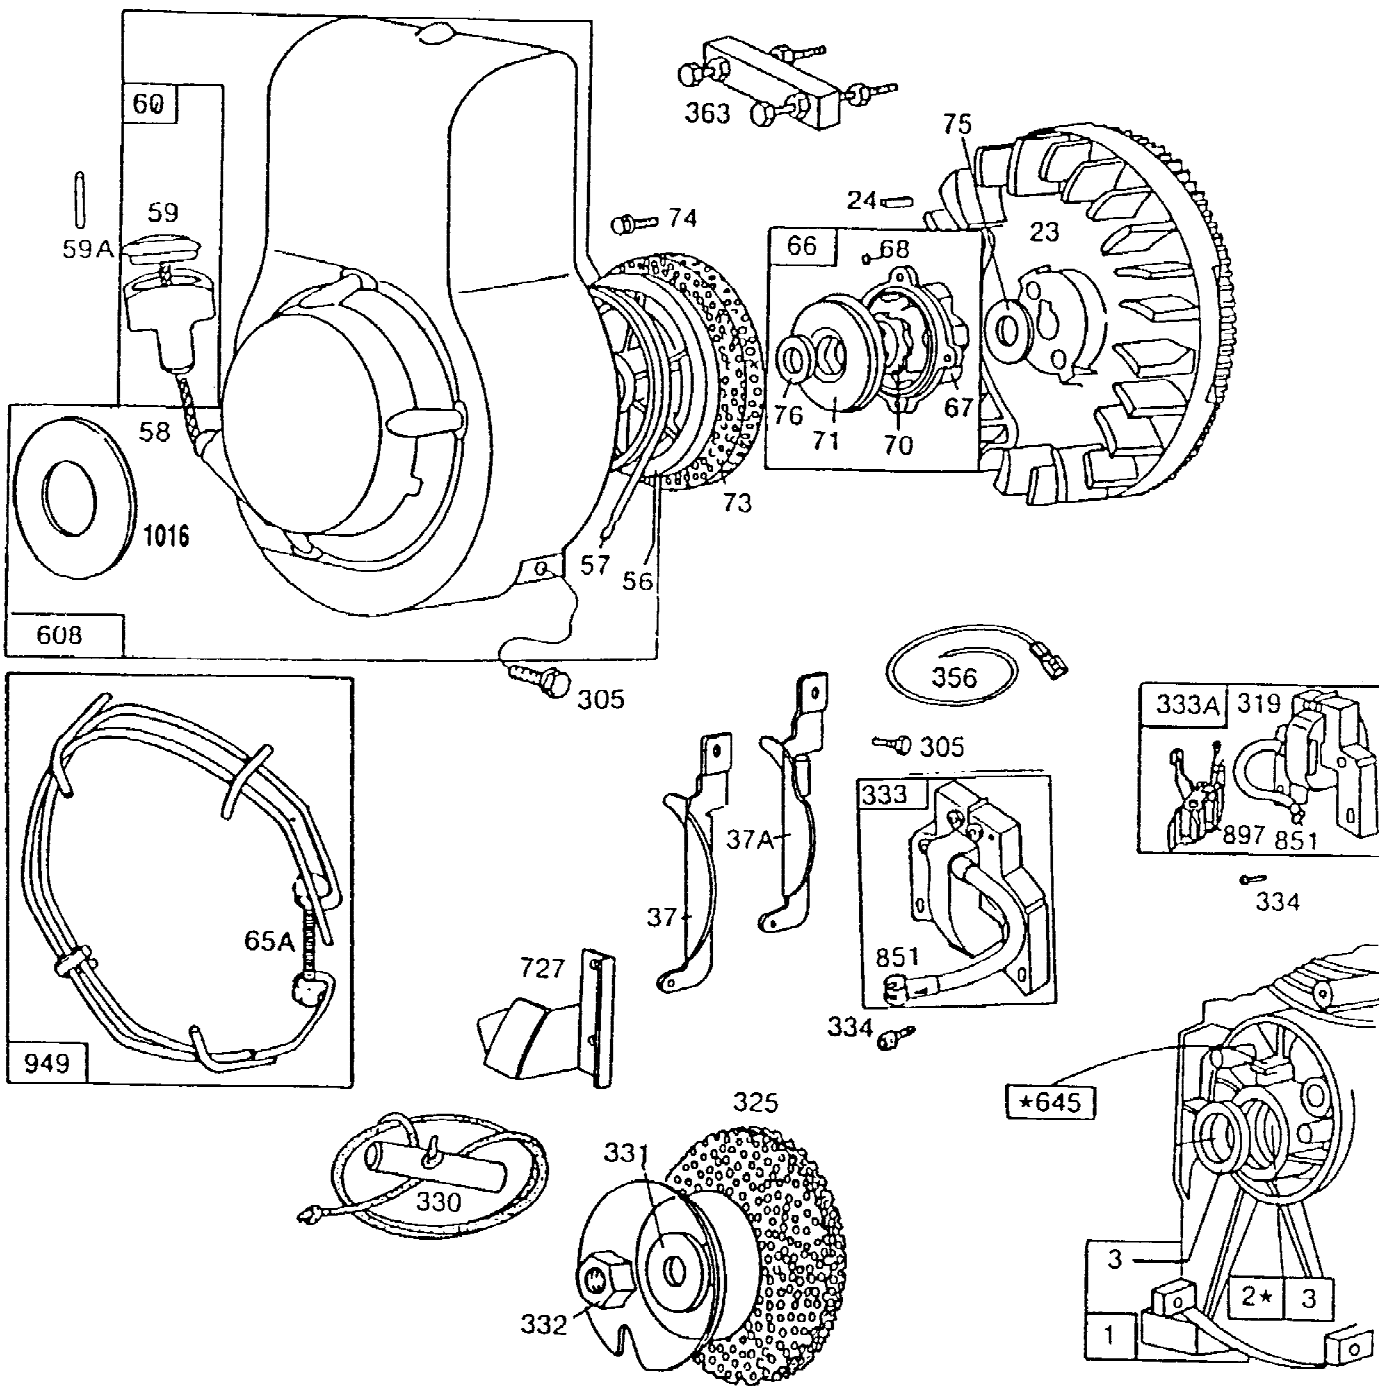

Air Cleaner Grps, Fuel Tank

Air Cleaner Grps,Fuel Tank

Referenznummer	Artikelnummer	Menge	Description
1	395970		Cylinder Assembly
1	395971		Cylinder Assy.
2	293708		Bushing/Seal Kit (Plain Bearing) Requires special tools for installation.
3	393862		Seal, Oil (Cam Gear)
23	394413		Flywheel-Magneto
24	222698		Key, Flywheel
37A	223104		Guard-Flywheel (For Electric Starter)
37	223087		Guard-Flywheel
56	280439		Pulley-Starter
57	490179		Spring-Rewind Starter
58	66734		Rope-Starter (48-5/8")
59A	230228		Pin-Starter Rope
59	396892		Insert-Starter Rope
60	393152		Insert-Starter Handle
66	399671		Clutch-Starter (Uses Rubber Coated Retainer Washer-Ref. 71)
67	394897		Housing-Starter Clutch
68	63770		Ball-Clutch
70	298799		Ratchet Assy (For engine W/Ring Gear on FW equipped for Elec Start)
71	221653		Washer, Steel (Non-Coated)
71	394506		Seal/Retainer Assy (Rubber Coated)
73	221661		Screw-Rewind Starter
74	93490		Screw-Hex
75	220865		Washer, Belleville (Used With Heavy Flywheel)
76	68238		Seal-Ratchet
305	94153		Screw, Sem Hex Head
319	298502		Armature-Mag (For Points And Condenser)
325	298731		Pulley-Rope Start (5/8" Hole In Pulley)
330	69932		Rope/Grip Assy (55")
331	220865		Washer, Belleville (Used With Heavy Flywheel)
332	92284		Nut, Jam (Flywheel)
333B	298502		Armature-Mag (For Points And Condenser)
333A	395489		Ignition Grp (Magnetron Ignition)
333	398593		Ignition Kit (For Magnetron)
334	93381		Screw, Machine Hex
340	26018		Spring-Breaker Arm
341	93381		Screw, Machine Hex
342	65704		Plunger-Breather Point
344	93042		Screw, Sem Hex Head
345	220366		Cover-Breather Point And Condenser
346	93705		Screw, Tapping Hex (8-32 X 3/8)
356	398808		Wire-Stop (30" Cut To Required Length)
363	19069		Puller-Flywheel (Optional Accessory)
372	220477		Clamp-Condensor
375	294628		Breaker Points And Condensor Set
375	299061		Ignition Kit Includes: 294628 Point Set 65604 Plunger 61760 Key-Flywheel (For Conversion to MAGNETRON Ignition Order Part No. 394970.)
516	260374		user Spring