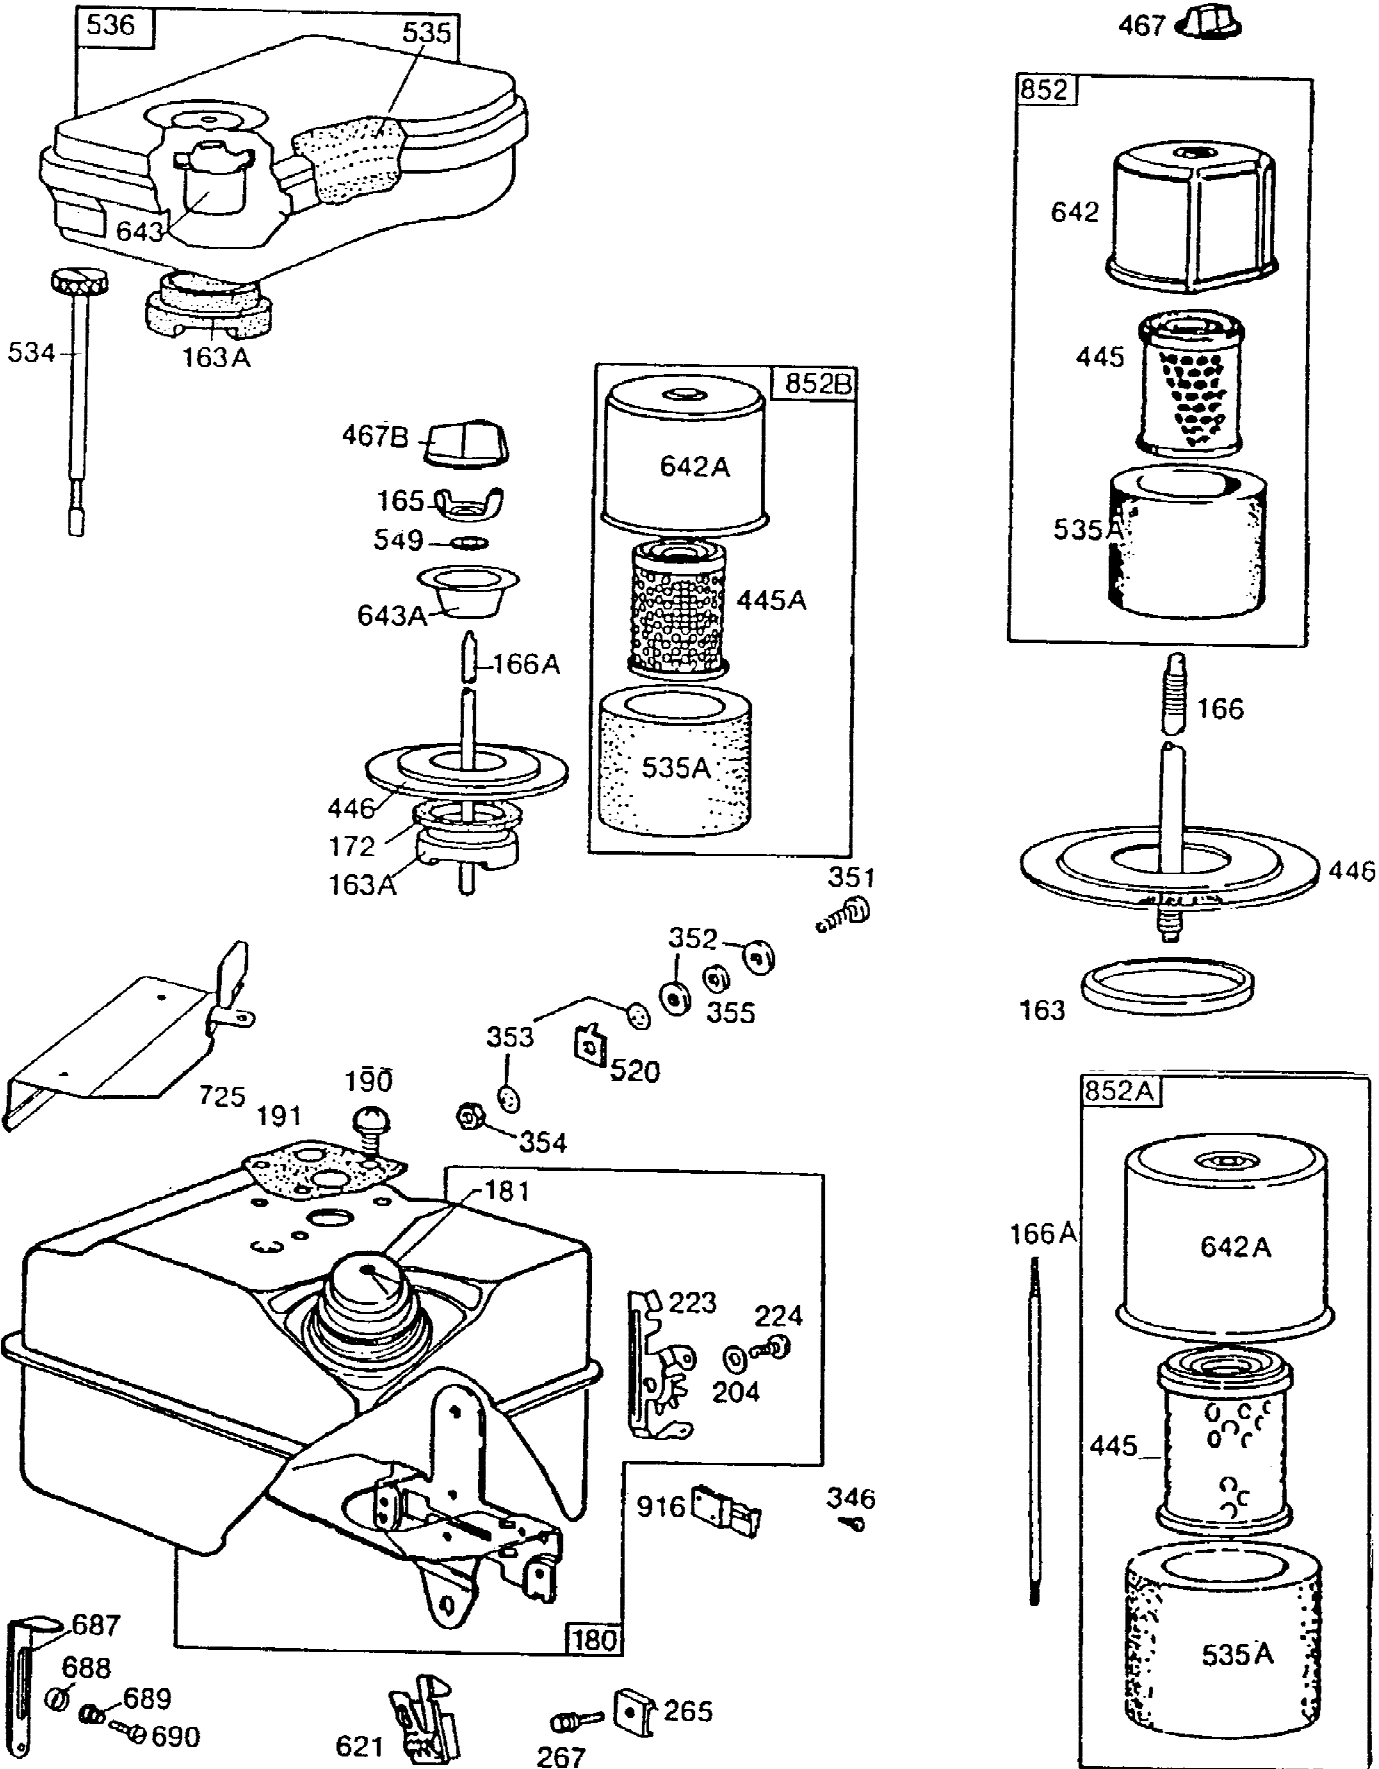

Blower Hsgs, Rewind, Flywheel

Blower Hsgs,Rewind,Flywheel

Referenznummer	Artikelnummer	Menge	Description
163A	27660		Gasket-Air Cleaner Mtg.
163	271139		Gasket, Air Cleaner (Above Spacer)
165	93856		Nut-Wing (#10-32)
166A	231176		Stud-Air Cleaner (3/16" Stud)
166A	231315		Stud, Air Cleaner (Used With Pull Choke Carburetors)
166	231332		Stud-Air Cleaner (Used With Rotary Choke Carburetors)
172	271077		Spacer-Air Cleaner
180	398141		Tank-Fuel (3 Quart, Mech. Gov.)
181	394818		Cap-Fuel Tank
190	93440		Screw, Sem Pan Hd C
190	94094		Screw, Sem Pan Hd C One Used to Mount Heat Shield Ref. 725
191	271592		Gasket, Tank Mounti Included in Gasket Set-Part No. 397147 (Used with Rotary Choke Carburetors)
204	222962		Bushing-Control Lev For Specials, See Ref. 223
223	223097		Lever-Control (Mech. Gov.)
223	231287		Bushing
223	94034		Rivet
224	93491		Rivet-Truss Head S For Specials, See Ref. 223
265	221535		Clamp, Casing (Stamped Steel)
267	93496		Screw, Sem Hex Head (10-32 X 5/8")
346	93705		Screw, Tapping Hex (8-32 X 3/8)
351	93735		Screw-Slotted
352	66068		Washer-Fiber
353	92791		Lockwasher, Interna
354	90576		Nut, Hex (8-32)
355	66554		Washer-Insulating
445A	392308		Filter-Air
445	396424		Filter-Pre Cleaner
446	222844		Base-Air Cleaner
467B	212293		Knob-Choke Rod
467	212706		Knob-Choke Rod
520	93722		Terminal, Spade
534	93322		Screw-Slotted (1-15/16" Long)
534	94071		Screw, Machine Pan
535A	271466		Filter-Air
535	27987		Filter-A/c Element
536	297036		Cleaner-Air (Used with Pull Choke Carburetor-Ref. 90A)
536	397703		Cleaner-Air (Used With Rotary Choke Carburetor)
549	271118		Washer
621	297472		Switch, Stop Assy
642A	222626		Cover-Air Cleaner
642	223306		Cover-Air Cleaner
643A	222845		Support-Foam Elemen (1/2" Deep)
643	222991		Cup-Air Cleaner
687	390690		Slide Friction Control
688	221766		Slide Friction