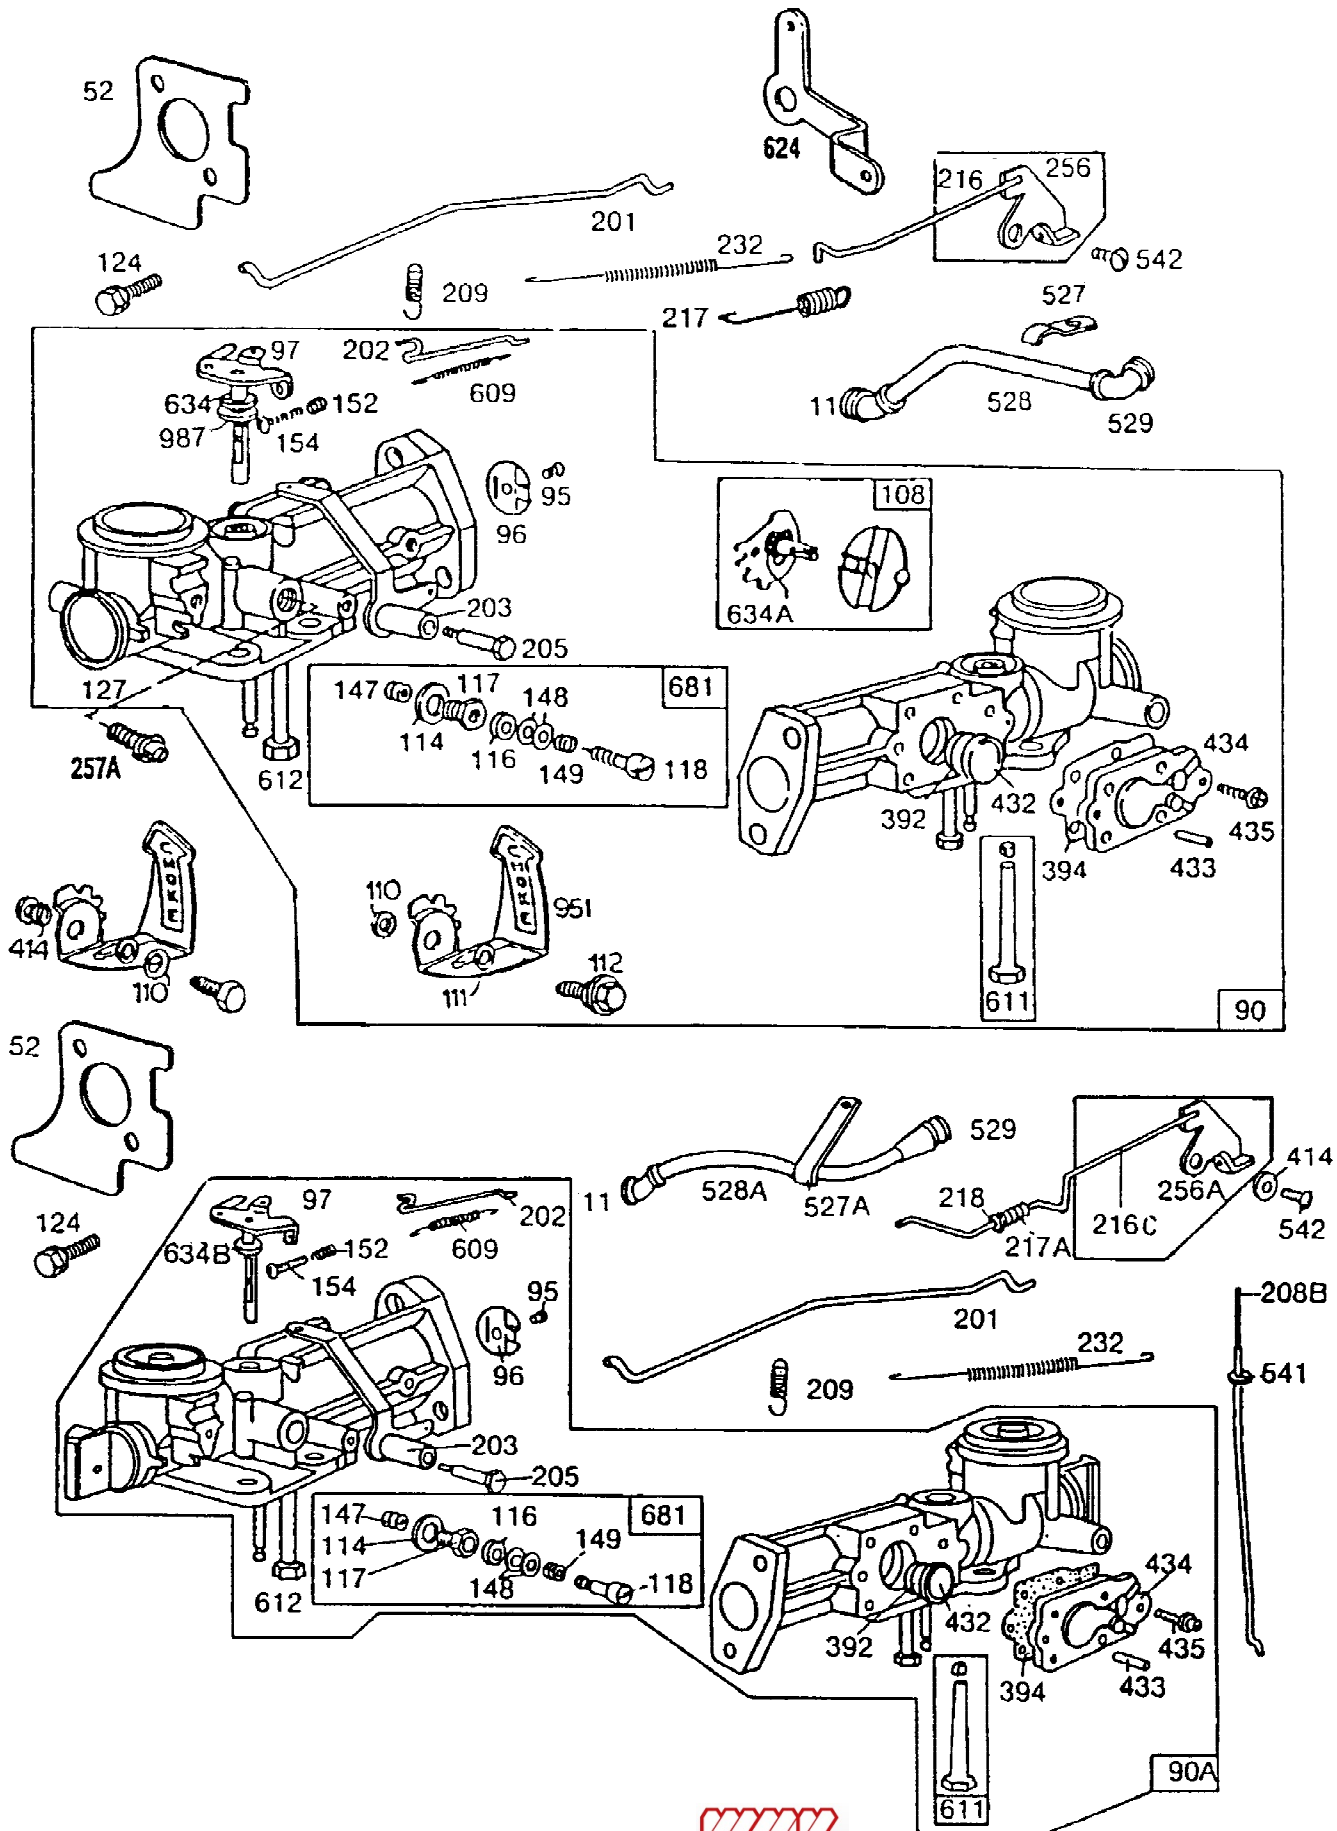

Carburetor Assemblies

Carburetor Assemblies

Referenznummer	Artikelnummer	Menge	Description
11	66578		Tube-Breather
52	394732		Gasket-Intake Elbow Mounting (2 Used)
90A	394878		Carburetor Assembly (For 3 Quart Tank)
90	398124		Carburetor (Rotary Choke, For 2 Quart Tank)
95	93499		Screw, Sem Pan Head (Throttle Valve)
96	211203		Valve-Throttle
97	297468		Shaft-Throttle (Mech. Gov.)
108	397134		Valve-Choke
110	66432		Washer, Steel Zinc
111	94060		Washer-Wave
112	93686		Screw, Hex Head Tap (10-32 X 5/8") Used Before Code Date 86011300
112	94164		Screw, Hex Washer H Used After Code Date 86011200
114	66594		Sealing Washer (Needle Valve)
116	65978		Seal, O-Ring (Needle Valve)
117	230590		Nut, Hex
118	23433		Valve-Needle
124	93357		Screw-Sem, Phillips Hex. Hd.
127	22831		Plug-Welch
147	230591		Seat-Needle Valve
148	22235		Washer, Brass
149	26336		Spring-Needle Valve
152	260575		Spring-Throttle Adjustment
154	93527		Screw, Tapping Roun (5-40 X 5/8")
201	261590		Link-Mech Gov (Mech. Gov.)
202	260678		Link, Throttle (Mech. Gov.)
203	394670		Crank-Bell (Mech. Gov.)
205	93838		Screw, Shoulder Hex (#6-32 Thread)
208B	261624		Rod-Control
209	260902		Spring-Governor
216C	299859		Link (Includes Bell Crank)
216	397709		Bellcrank (Includes Choke Link)
217A	260189		Spring-Friction
217	261951		Spring-Choke Link
218	221198		Washer, Steel Zinc
232	260732		Spring-Governor Link
256A	299859		Link (Includes Bell Crank)
256	397709		Bellcrank (Includes Choke Link)
257A	93543		Screw, Sem Hex Head (10-32 X 3/8")
392	260455		Spring-Pump Diaphragm
394	270026		Diaphragm-Pump
414	220982		Washer, Steel Zinc
432	221377		Cap-Spring
433	93265		Pin-Roll
434	210959		Cover-Diaphragm
435	93141		Screw, Sem Filliste (Diaphragm Cover)
527A	221279		Tube Clamp (Used With Pull Choke Carburetors)
527	221514		Tube Clamp (Used With Rotary Choke Carburetors)
528A	231312		Tube-Breather (Used With Pull Choke Carburetor)