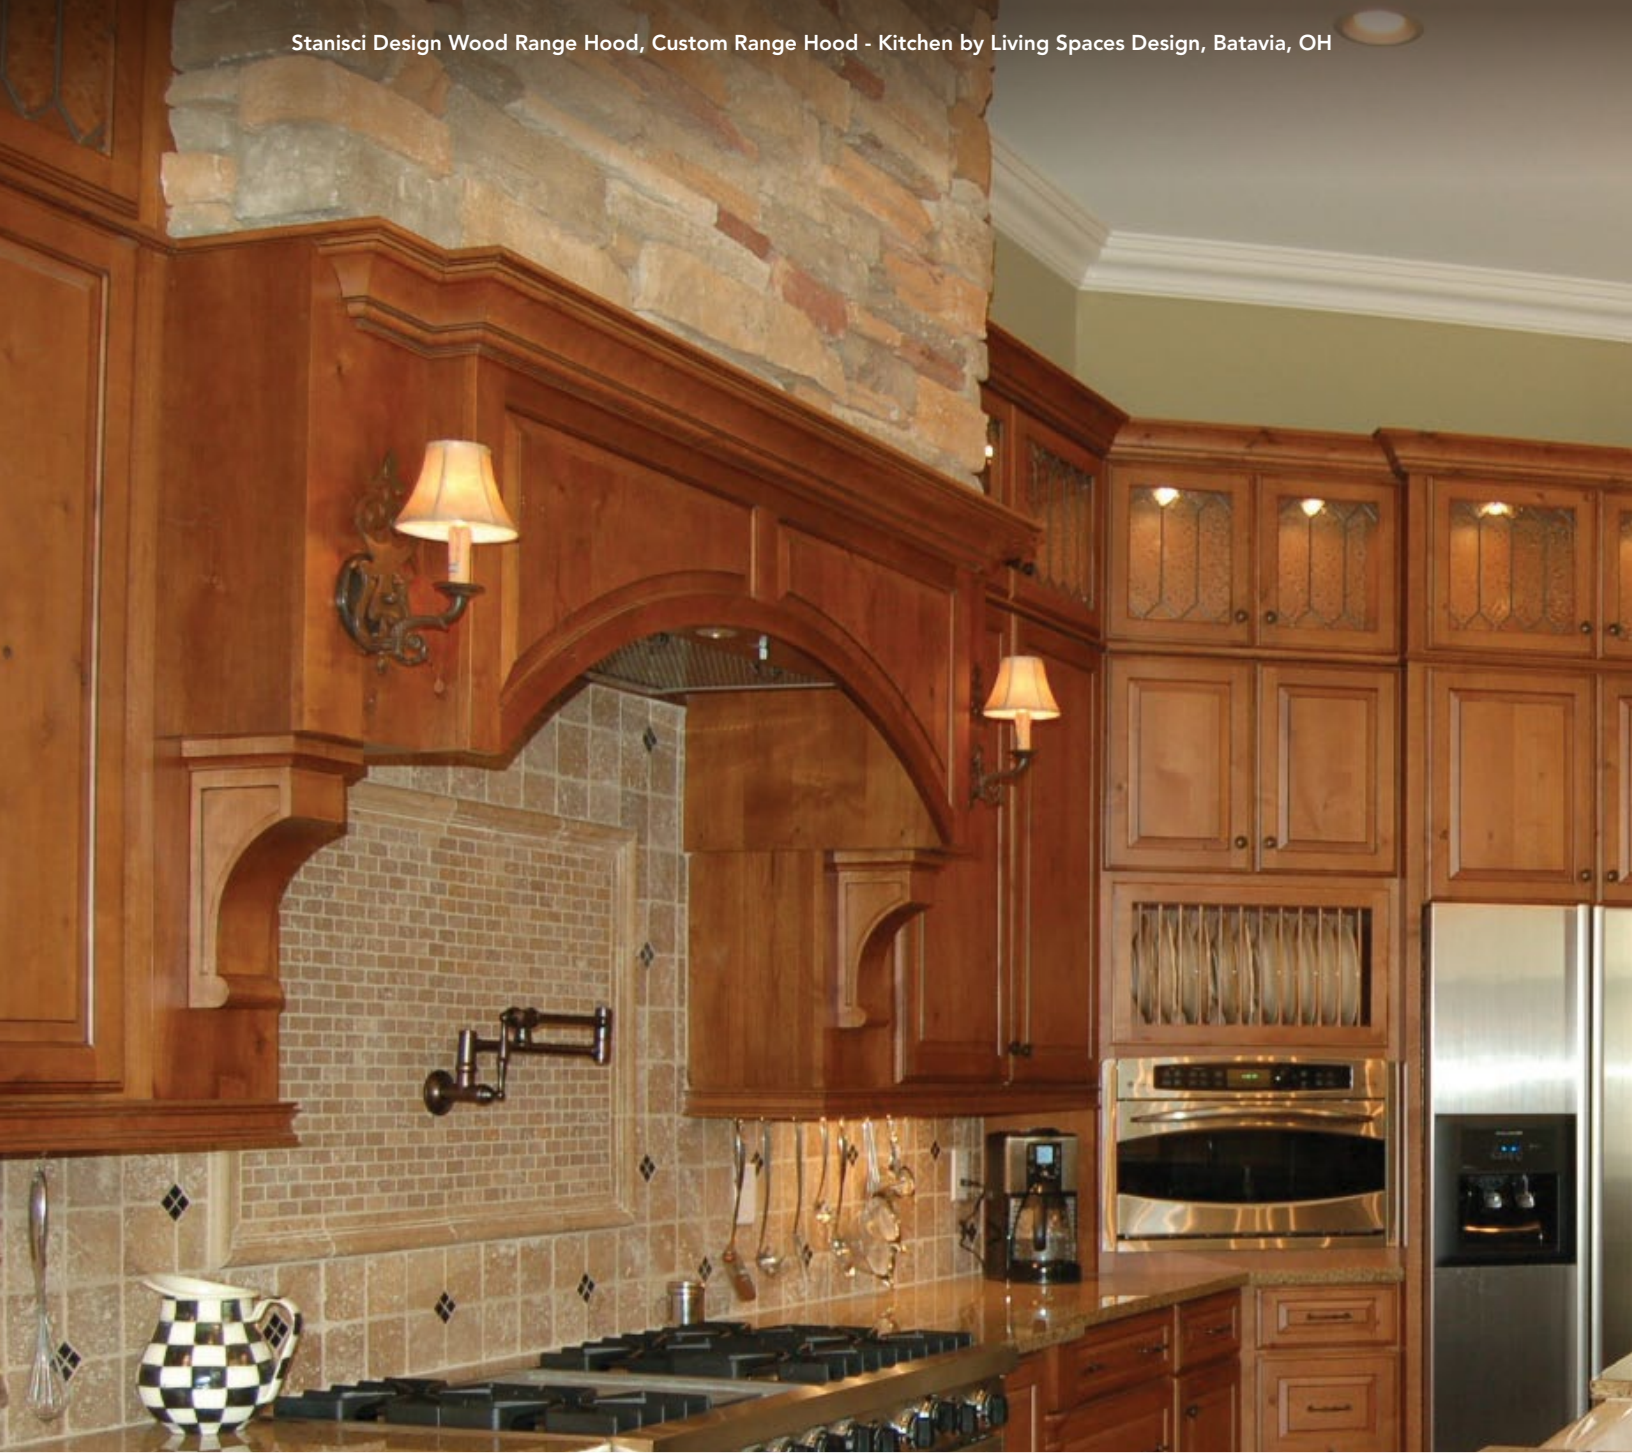

Stanisci Design Wood Range Hood, H-Series with Baffle Liner - Kitchen by Builders Cabinet Supply, Chicago, IL

“Offering the flexibility of custom-designed range hoods built to give your kitchen a truly one of a kind look and feel.”