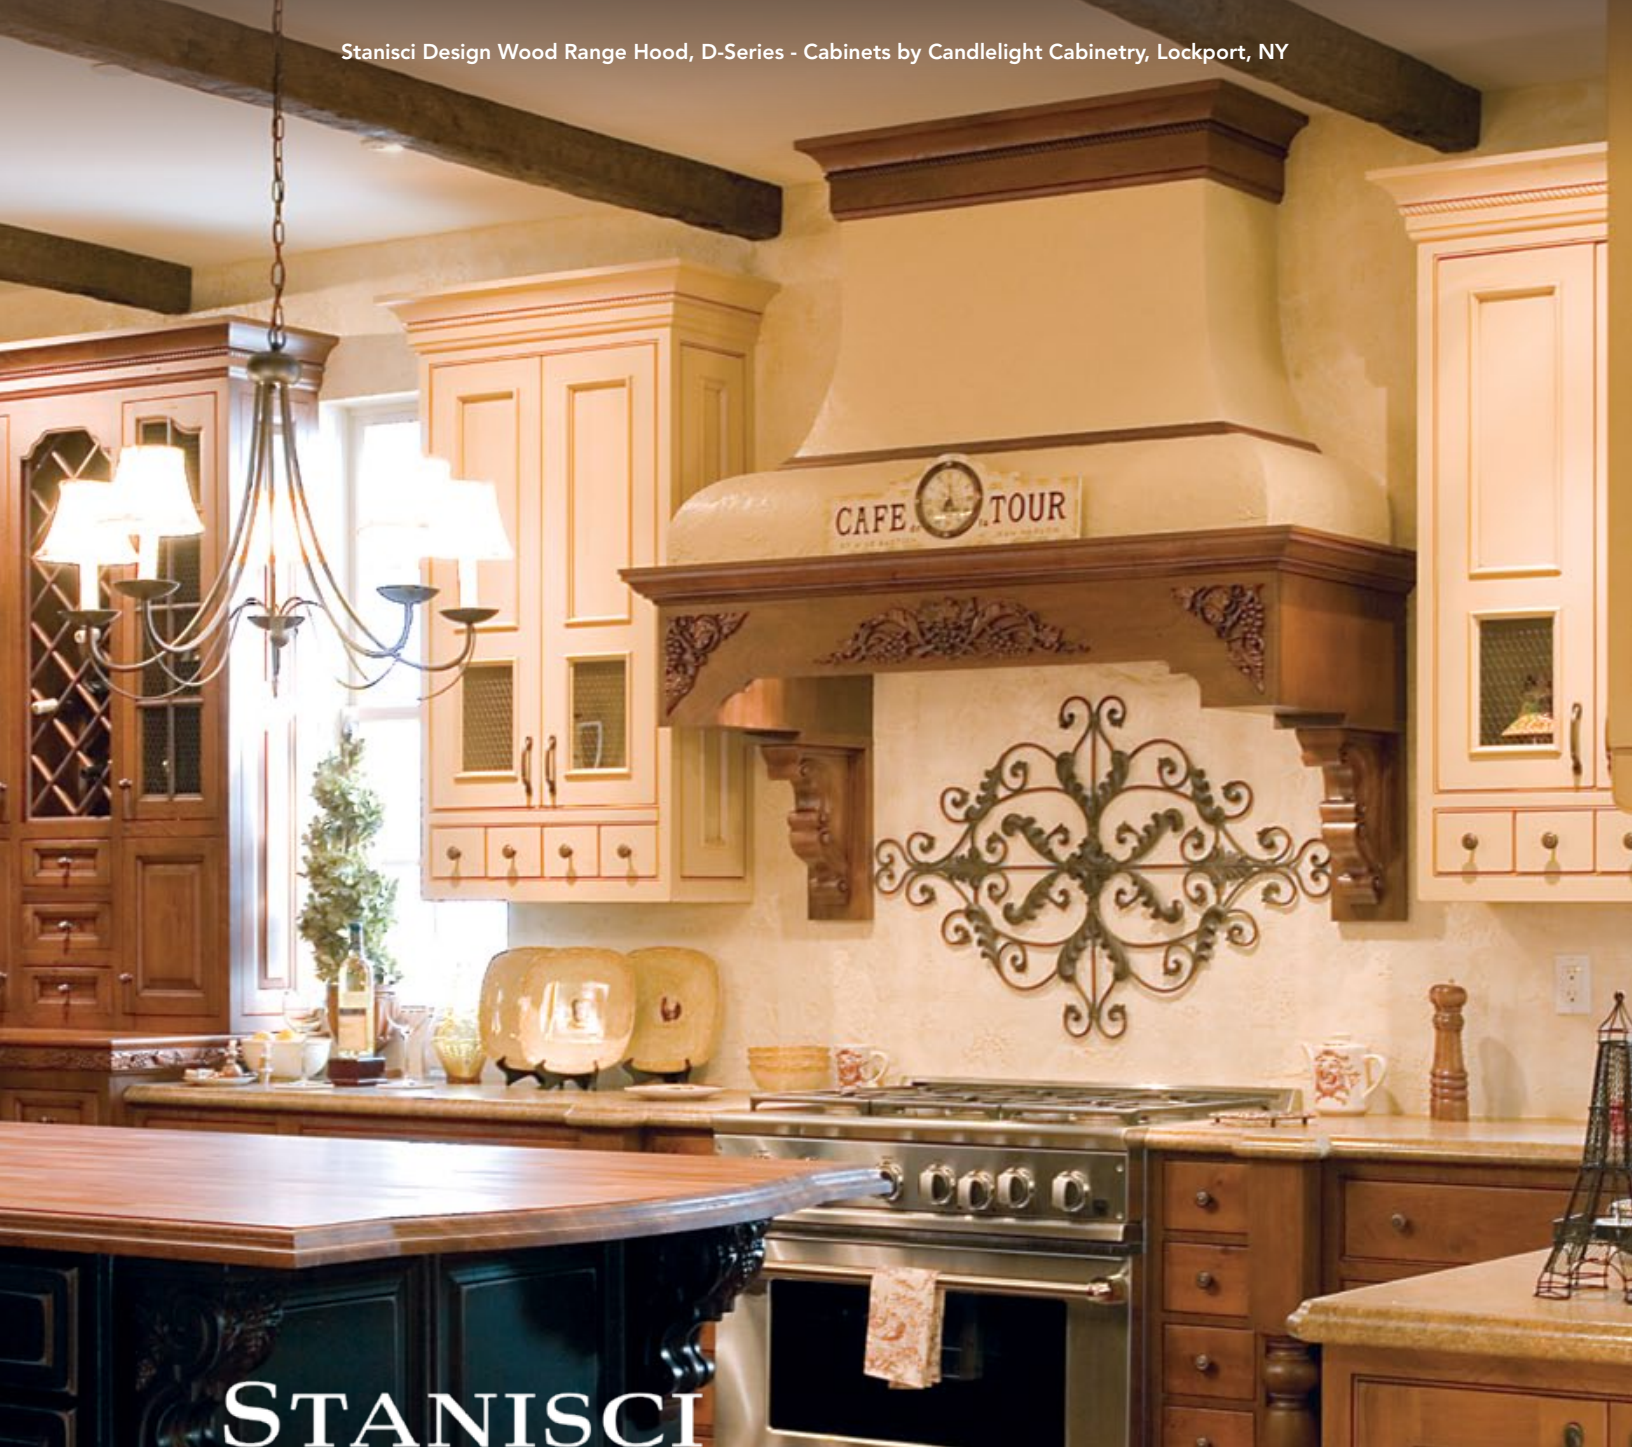

STANISCI DESIGN

“ Wood hoods are an excellent way to enhance the look of your kitchen — Our wide selection of versatile, custom wood range hood design options can help you create the look you desire. ”