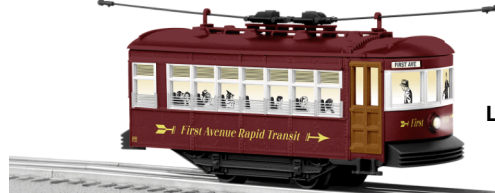

L22235020

MOTORIZED UNITS		
L2235010	Polar Express Trolley	3Q $94.95
L2235020	First Ave Rapid Transit Trolley	3Q 92.95
L2235030	Trippy Trolley	3Q 109.95

www.charlesro.com

Product Estimated Ship Dates Subject to Change

- 1Q = Estimated shipdate is Jan - March
- 2Q = Estimated shipdate is April - June
- 3Q = Estimated shipdate is July - September
- 4Q = Estimated shipdate is October - December

Items in red are new for 2022 not previously catalogued.