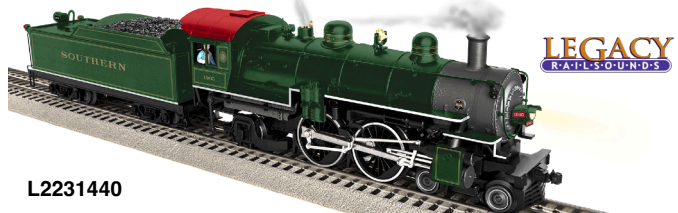

(BTO) = Built-To-Order - Limited Quantities

Items in red are new for 2022 not previously catalogued.

LEGACY
R·A·I·L·S·O·U·N·D·S

L2231380

LEGACY BTO BERKSHIRE STEAM LOCOS		EARLY BUY BEFORE 2/28/22	REG PRICE AFTER 2/28/22
L2231340	Boston & Albany #1401 (BTO) 4Q	CALL FOR PRICE	\$1439.99
L2231350	Boston & Maine #4019 (BTO) 4Q	OR GO ON LINE	1439.99
L2231360	C&N #2803 (BTO) 4Q	TO GET	1439.99
L2231370	Santa Fe #4198 (BTO) 4Q	EARLY BUY	1439.99
L2231380	Southern Pacific #3506 (BTO) 4Q	DISCOUNTED	1439.99
L2231390	Tenn, Alabama & GA #602 (BTO) 4Q	PRICE	1439.99

L2231440

LEGACY
R·A·I·L·S·O·U·N·D·S

LEGACY BTO ATLANTIC STEAM LOCOS		EARLY BUY BEFORE 2/28/22	REG PRICE AFTER 2/28/22
L2231400	Boston & Maine #3243 (BTO) 4Q	CALL FOR PRICE	\$809.99
L2231410	Missouri Pacific #5521 (BTO) 4Q	OR GO ON LINE	809.99
L2231420	New Haven #1111 (BTO) 4Q	TO GET	809.99
L2231430	New York Central #4751 (BTO) 4Q	EARLY BUY	809.99
L2231440	Southern #1905 (BTO) 4Q	DISCOUNTED	809.99
L2231450	Wabash #606 (BTO) 4Q	PRICE	809.99

LEGACY
R·A·I·L·S·O·U·N·D·S

L2231570

LEGACY BTO 0-6-0 STEAM LOCOMOTIVES		EARLY BUY BEFORE 2/28/22	REG PRICE AFTER 2/28/22
L2231530	Bethlehem Steel #60 (BTO) 4Q		\$719.99
L2231540	Frisco #3801 (BTO) 4Q	CALL FOR PRICE	719.99
L2231550	New York Central #222 (BTO) 4Q	OR GO ON LINE	719.99
L2231560	Pennsylvania #7007 (BTO) 4Q	TO GET	719.99
L2231570	Strasburg #31 (BTO) 4Q	EARLY BUY	719.99
L2231580	T.R.R.A #160 (BTO) 4Q	DISCOUNTED	719.99
L2231590	Washington Terminal #32 (BTO) 4Q	PRICE	719.99