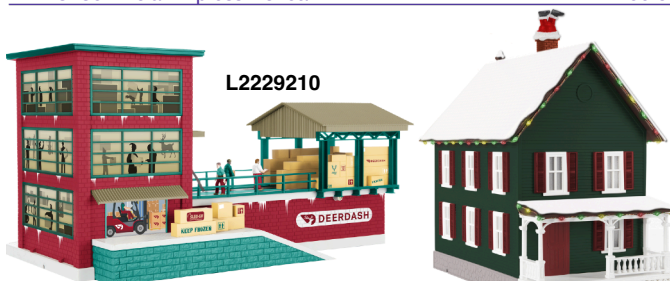

L2229210

L2229290

CHRISTMAS ACCESSORIES EARLY BUY BEFORE 2/28/22 REG PRICE AFTER 2/28/22

L2229210	Deer Dash Transfer Station	4Q	$219.99	$234.99
L2229290	Up on the Rooftop Christmas House	4Q	77.95	
L2229320	Christmas Coal Works Lighted Coaling Station	4Q	94.99	99.95
L2229120	Christmas Barn with Christmas Lights		154.99	
L2129080	SledEx Present Chute Station	1Q	139.99	
L2230150	Angela Trotta Thomas Christmas Billboards	3Q	20.99	
L2129090	Angela T Thomas Christmas Hobby Store	2Q	234.99	
L2129120	Christmas Rotary Beacon (PNP)		69.99	
L2129220	Christmas Joy Flagpole (PNP)		34.95	
L2129290	Christmas Water Tower (PNP)		46.95	
L2230050	Thomas & Friends Christmas Girder Bridge	3Q	28.95	
L2229280	Polar Express Hot Chocolate Industrial Tower	3Q	69.99	
L2129070	Polar Express Present Chute Station (PNP)		132.99	154.99
L2129190	Polar Express Elevated Oil Tank		85.99	
L2130100	Polar Express Billboard Pack		19.95	
L2030140	Polar Express Elf Warming Shacks		46.95	
L2030150	Polar Express Barrel Shed (Non-Illuminated)		19.95	
L2029050	Polar Express Passenger Station		109.95	
L1929060	Polar Express Station Platform		42.95	
L82735	Polar Express Conductor Gateman (PNP)		99.95	
L85271	Polar Express Flagpole (PNP)		34.95	
L85410	Polar Express Hero Boy's House (PNP)		99.95	
L83305	Illuminated 24" Winter's Covered Bridge		77.95	
L1929090	Illuminated Half Covered Bridge		66.95	
L1929130	Elf Tug of War (PNP)		58.95	
L1929160	Sir Topham Hatt Gateman (PNP)	Ltd Qty	109.95	
L1929070	Winter Wonderland Station Platform (PNP)	1Q	42.95	
L2030160	Winter Wonderland Barrel Shed		24.95	
L2025050	Merry Christmas FasTrack Girder Bridge		27.95	
L2029030	Next Stop, Santa Passenger Station	Ltd Qty	77.99	
L2029180	Christmas Operating Freight Station	Ltd Qty	97.99	
L2029220	Roasted Chestnuts Retreat	Ltd Qty	97.99	
L1930200	Winter Action Figures 6-Pack	Ltd Qty	19.95	
L1930210	Sled Kids 3-Pack	Ltd Qty	19.95	
L1930230	People on Sleighs		19.95	
L2130120	Window Shopping Children Figures (6)		23.95	
L2030260	Christmas Signs 5-Pack	Ltd Qty	7.95	
L37151	Christmas Classic Street Lamps (Set of 3)		31.95	
L83291	Christmas Covered Bridge	Ltd Qty	54.95	

Items in red are new for 2022 not previously catalogued.