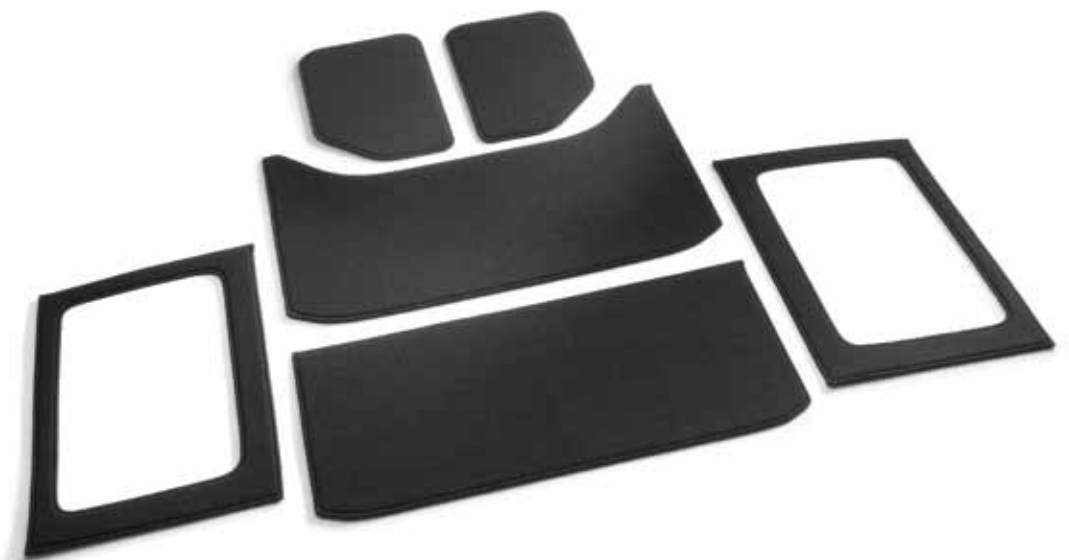

* Picture not present in the catalogue

HARD TOP HEADLINER

By adding a thick insulating layer to the inside of the hardtop, it is possible to keep interior temperatures down in the summer and up in the winter. It helps to deaden noise. Removable and washable.

For 4 doors version.

REF. K82212464AB

* For 2 doors version.

REF. K82212463AB