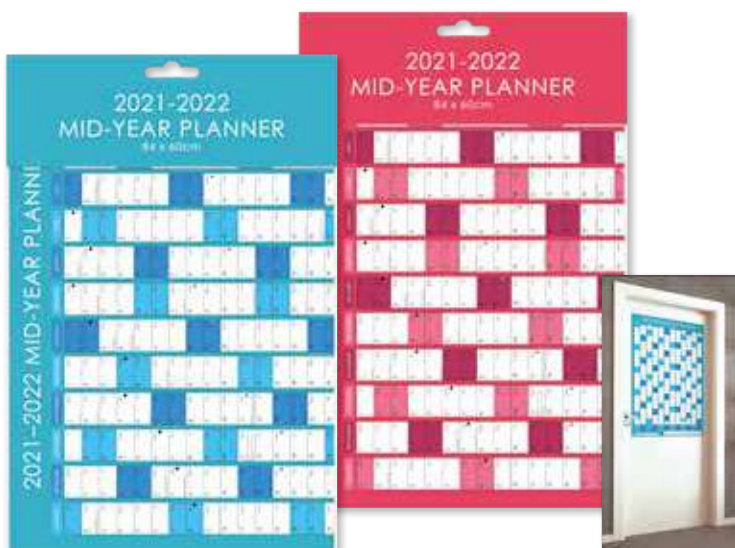

FWPL22: Mid-Year Wall Planner - 2 Assorted Designs
Wall Planner Size: (w) 600mm x (h) 840mm approx
Size: (w) 225mm x (h) 320mm x (d) 8mm approx
Carton Quantity: 48 Inner Carton Quantity: 24