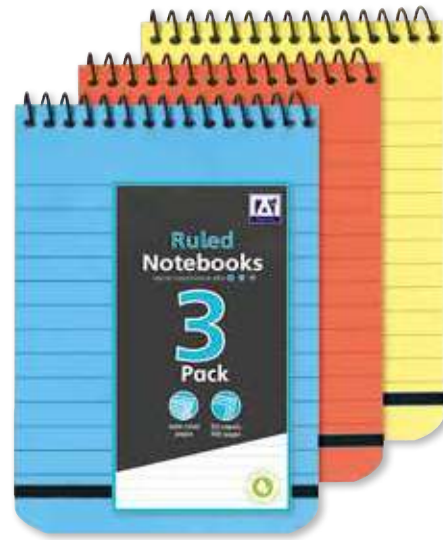

FSC3-NQNQ/1: 3 PP Notebooks - 3 Assorted Colourways P

FSC Paper
50 Sheets Ruled Paper
Size: (w) 127mm x (h) 192mm x (d) 20mm approx
Carton Quantity: 24 Inner Carton Quantity: 12