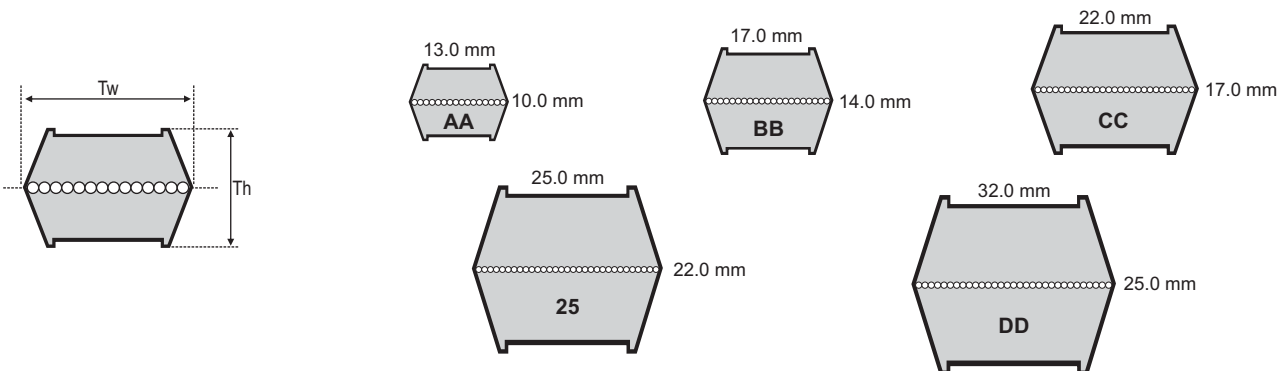

Note: Li: Inside Length, La: Outside Length, Lp: Pitch Length, Le: Effective Length

PIX-Duo® - XS

Wrapped Harvester Belts

Range:

Narrow Section

Section	Dimensions		Angle (Deg)	Recommended Minimum Pulley Diameter (mm)	Manufacturing Range		Length Designation
	Tw (mm)	Th (mm)			Min (inch / mm)	Max (inch / mm)	
3V	9.7	8.0	40	63.0	19.5 / 495	160 / 4064	La
5V	15.8	14.0	40	140.0	47 / 1194	657 / 16688	La
8V	25.4	23.0	40	335.0	100 / 2540	905 / 22987	La

Hexagonal Section

Section	Dimensions		Angle (Deg)	Recommended Minimum pulley diameter (mm)	Manufacturing Range		Length Designation
	Tw (mm)	Th (mm)			Min (inch / mm)	Max (inch / mm)	
AA	13.0	10.0	40	80.0	46 / 1168	254 / 6452	Li
BB	17.0	14.0	40	125.0	40 / 1016	900 / 22860	Li
CC	22.0	17.0	40	224.0	73 / 1854	900 / 22860	Li
25	25.0	22.0	40	280.0	88 / 2235	900 / 22860	Li
DD	32.0	25.0	40	355.0	158 / 4013	900 / 22860	Li

Note: Li: Inside Length, La: Outside Length, Lp: Pitch Length, Le: Effective Length

PIX-HARVESTER® - HXS

Wrapped Banded Harvester Belts

Range:

Section	Dimensions		Angle (Deg)	Recommended Minimum pulley diameter (mm)	Manufacturing Range		Length Designation
	Tw (mm)	Th (mm)			Min (inch / mm)	Max (inch / mm)	
HZ	10.0	8.50	40	55	45 / 1143	174 / 4420	Li
HA	13.0	10.0	40	80	33 / 838	255 / 6477	Li
HB	17.0	13.0	40	130	43 / 1092	370 / 9398	Li
HC	22.0	16.0	40	210	47 / 1194	900 / 22860	Li
HD	32.0	21.5	40	370	90 / 2286	900 / 22860	Li
HSPZ	10.0	10.0	40	67	47 / 1205	357 / 9080	Lp
HSPA	13.0	12.0	40	100	38 / 959	178 / 4515	Lp
HSPB	17.0	16.0	40	160	69 / 1762	367 / 9331	Lp
HSPC	22.0	20.0	40	224	89 / 2267	903 / 22943	Lp
H3V	9.70	10.0	40	67	37 / 940	180 / 4572	La
H5V	15.8	16.0	40	180	51 / 1295	663 / 16840	La