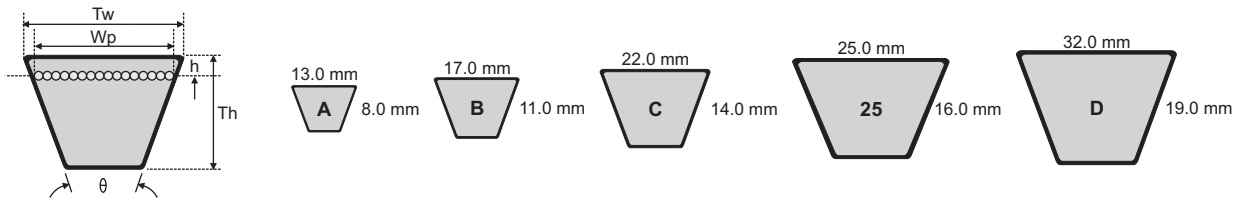

PIX-HARVESTER® - XS A-1600 Li

ANTISTATIC, OIL
& HEAT RESISTANT
ANTISTATIC, OIL
& HEAT RESISTANT
ANTISTATIC, OIL
& HEAT RESISTANT

PIX-HARVESTER® - XS

Wrapped Harvester Belts

Range:

Classical Section

Section	Dimensions		Angle (Deg)	Recommended Minimum Pulley Diameter (mm)	Manufacturing Range		
	Tw (mm)	Th (mm)			Min (inch / mm)	Max (inch / mm)	Length Designation
A	13.0	8.0	40	71.0	13 / 330	357 / 9070	Li
B	17.0	11.0	40	112.0	16 / 405	900 / 22860	Li
C	22.0	14.0	40	180.0	31 / 785	900 / 22860	Li
25	25.0	16.0	40	250.0	57 / 1445	900 / 22860	Li
D	32.0	19.0	40	355.0	44.5 / 1130	900 / 22860	Li

Wedge Section

Section	Dimensions		Angle (Deg)	Recommended Minimum Pulley Diameter (mm)	Manufacturing Range		
	Tw (mm)	Th (mm)			Min (mm)	Max (mm)	Length Designation
SPZ	10.0	8.0	40	63.0	365.0	4000.0	Lp
SPA	13.0	10.0	40	90.0	576.0	9110.0	Lp
SPB	17.0	14.0	40	140.0	1000.0	16824.0	Lp
19	19.0	15.0	40	180.0	2253.0	9137.0	Lp
SPC	22.0	18.0	40	224.0	1861.0	22943.0	Lp

Note: Li: Inside Length, La: Outside Length, Lp: Pitch Length, Le: Effective Length

PIX-Duo® - XS

Wrapped Harvester Belts

Range:

Narrow Section

Section	Dimensions		Angle (Deg)	Recommended Minimum Pulley Diameter (mm)	Manufacturing Range		Length Designation
	Tw (mm)	Th (mm)			Min (inch / mm)	Max (inch / mm)	
3V	9.7	8.0	40	63.0	19.5 / 495	160 / 4064	La
5V	15.8	14.0	40	140.0	47 / 1194	657 / 16688	La
8V	25.4	23.0	40	335.0	100 / 2540	905 / 22987	La