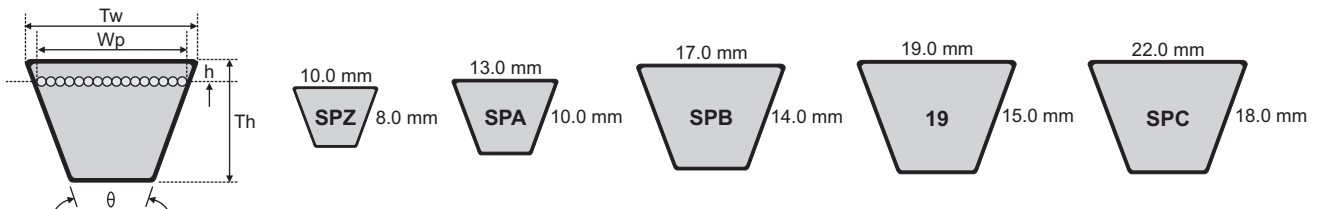

Features:

- ◆ PIX Harvester belts are specially designed for reverse idler application which is very common in harvester machines.
- ◆ Belt is having high longitudinal flexibility suitable for small pulley / reverse idler drives.
- ◆ No bottom cracking / chipping, as belt design is application specific.
- ◆ Belt is specially designed to resist loads during application.
- ◆ Anti-static & oil resistant.
- ◆ High temperature resistant than the regular belt.
- ◆ Lateral rigidity along the sides of the belt prevents belt deformation.
- ◆ Significant performance under variable speed conditions.
- ◆ Higher power transmission capacity:
 - 25 to 30 % for Classical, Wedge & Narrow sections*
 - 40 to 50 % for variable speed sections*
- ◆ Low stretch due to high tensile strength cord, even under heavy loads.

PIX-HARVESTER® - XS A-1600 Li

ANTISTATIC, OIL
& HEAT RESISTANT
ANTISTATIC, OIL
& HEAT RESISTANT
ANTISTATIC, OIL
& HEAT RESISTANT

PIX-HARVESTER® - XS

Wrapped Harvester Belts

Range:

Classical Section

Section	Dimensions		Angle (Deg)	Recommended Minimum Pulley Diameter (mm)	Manufacturing Range		
	Tw (mm)	Th (mm)			Min (inch / mm)	Max (inch / mm)	Length Designation
A	13.0	8.0	40	71.0	13 / 330	357 / 9070	Li
B	17.0	11.0	40	112.0	16 / 405	900 / 22860	Li
C	22.0	14.0	40	180.0	31 / 785	900 / 22860	Li
25	25.0	16.0	40	250.0	57 / 1445	900 / 22860	Li
D	32.0	19.0	40	355.0	44.5 / 1130	900 / 22860	Li

Note: Li: Inside Length, La: Outside Length, Lp: Pitch Length, Le: Effective Length

PIX-Duo® - XS

Wrapped Harvester Belts

Range:

Narrow Section

Section	Dimensions		Angle (Deg)	Recommended Minimum Pulley Diameter (mm)	Manufacturing Range		Length Designation
	Tw (mm)	Th (mm)			Min (inch / mm)	Max (inch / mm)	
3V	9.7	8.0	40	63.0	19.5 / 495	160 / 4064	La
5V	15.8	14.0	40	140.0	47 / 1194	657 / 16688	La
8V	25.4	23.0	40	335.0	100 / 2540	905 / 22987	La