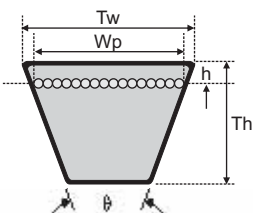

PIX-HARVESTER® - XR AX-1600 Li
PIX-HARVESTER® - XR AX-1600 Li
PIX-HARVESTER® - XR AX-1600 Li

PIX-HARVESTER® - XR

Raw Edge Cogged Harvester Belts

Range:

Classical Section

Section	Dimensions		Angle (Deg)	Recommended Minimum Pulley Diameter (mm)	Manufacturing Range		
	Tw (mm)	Th (mm)			Min (inch / mm)	Max (inch / mm)	Length Designation
AX	13.0	8.0	36	63	23.5 / 597	200 / 5080	Li
BX	17.0	11.0	36	90	23.5 / 597	200 / 5080	Li
CX	22.0	14.0	36	140	23.5 / 597	200 / 5080	Li

Wedge Section

Section	Dimensions		Angle (Deg)	Recommended Minimum Pulley Diameter (mm)	Manufacturing Range		
	Tw (mm)	Th (mm)			Min (mm)	Max (mm)	Length Designation
XPA	13.0	10.0	36	71	590	5125	Lp
XPB	17.0	14.0	36	112	600	5140	Lp
XPC	22.0	18.0	36	180	600	5163	Lp

Narrow Section

Section	Dimensions		Angle (Deg)	Recommended Minimum Pulley Diameter (mm)	Manufacturing Range		
	Tw (mm)	Th (mm)			Min (inch / mm)	Max (inch / mm)	Length Designation
3VX	9.7	8.0	38	56	23.5 / 597	200 / 5080	La
5VX	15.8	14.0	38	112	23.5 / 597	200 / 5080	La