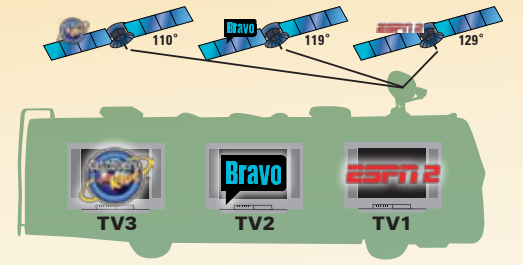

The Power of Multi-Satellite Viewing

View **ALL** satellites at the **SAME** time for maximum programming. Never miss your favorite show again! Watch any program on any TV in the RV.

Limitations of Single Satellite Viewing

Crank-ups, portables and domes toggle between satellites, limiting viewing to one satellite at a time. This means all TVs must watch programming from the same satellite.