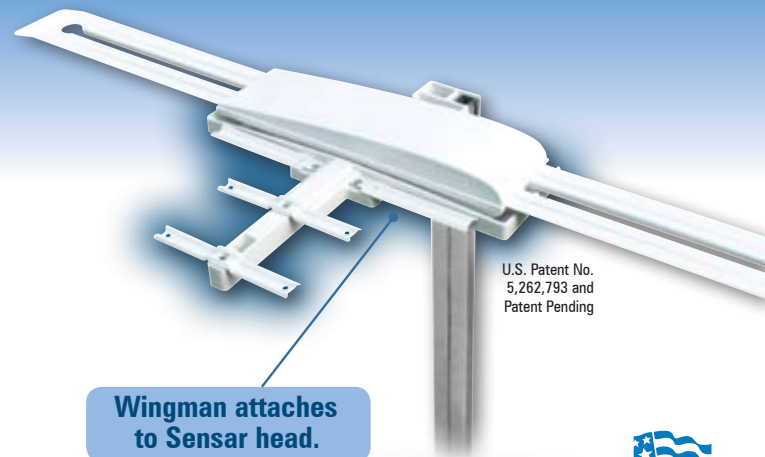

Sensar[®] and WINEGARD[®] WINGMAN[™]

Sensar Antenna (RV-3095)

America's most popular over-the-air TV antenna!

- Directional Digital Ready, HDTV antenna
- Built-in amplifier for reception up to 55 miles from the broadcast tower
- Stows to 4" while traveling
- Stationary use only
- **Sensar Replacement Head Only (RV-2005)**

Wingman (RV-WING)

- Optimizes Sensar for DTV channels
- Increases UHF reception up to 100%
- Attaches to existing Sensar head
- Installs in minutes - *no tools required*

Wingman attaches to Sensar head.