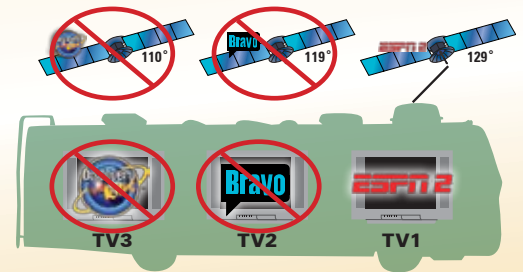

Crank-ups, portables and domes toggle between satellites, limiting viewing to one satellite at a time. This means all TVs must watch programming from the same satellite.

AUTOMATIC MULTI-SATELLITE TV ANTENNAS