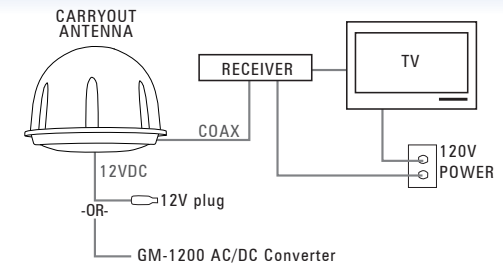

Includes 50' coax and power cable

2 steps to TV...

- 1) Plug Carryout coax into satellite receiver
- 2) Plug Carryout power into 12V power source

That's it! Sit back and relax, the Carryout automatically finds satellites for you.