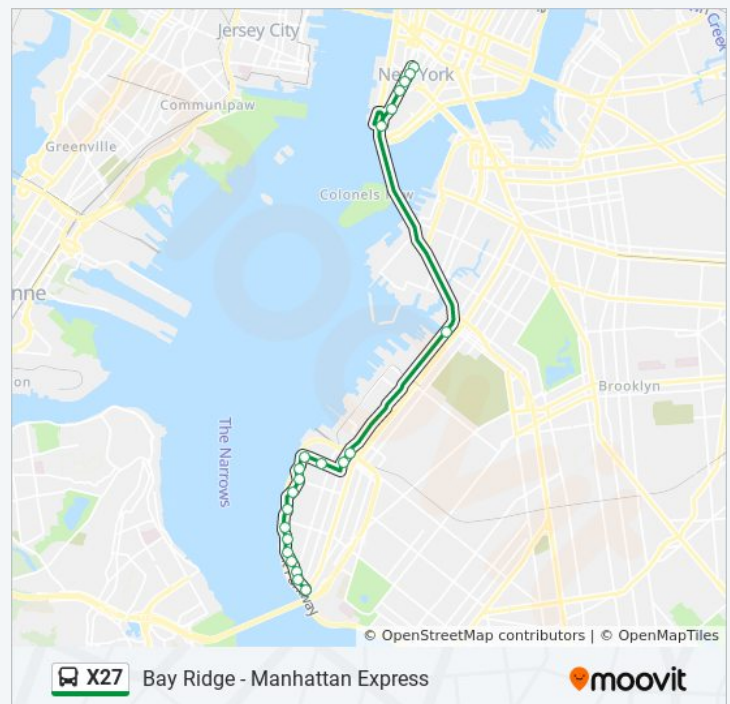

5 Av/W 30 St

E 23 St/Broadway

Broadway/E 13 St

Broadway/Waverly Pl

Broadway/Broome St

Broadway/Walker St

Broadway/Thomas St

Broadway/Murray St

## Direction: Downtown Worth St

22 stops

[VIEW LINE SCHEDULE](#)

Shore Rd/4 Av  
Shore Rd/99 St  
Shore Rd/97 St  
Shore Rd/Ridge Bl  
Shore Rd/Oliver St  
Shore Rd/91 St  
Shore Rd/88 St  
Shore Rd/83 St  
Shore Rd/79 St  
Shore Rd/Bay Ridge Py  
Shore Rd/72 St  
Bay Ridge Av/Shore Rd  
Bay Ridge Av/Colonial Rd  
3 Av/Senator St  
3 Av/65 St  
Gowanus Exp./22 St (N.B.)  
Battery Pl/Greenwich St  
Trinity Pl/Rector St  
Church St/Fulton St  
Church St/Park Pl  
Church St/Chambers St  
Church St/Duane St

## X27 bus Info

**Direction:** Downtown Worth St

**Stops:** 22

**Trip Duration:** 46 min

**Line Summary:**

## Direction: Midtown 57 St Via Church Via Madison

35 stops

[VIEW LINE SCHEDULE](#)

Shore Rd/4 Av

Shore Rd/99 St

Shore Rd/97 St

Shore Rd/Ridge Bl

Shore Rd/Oliver St