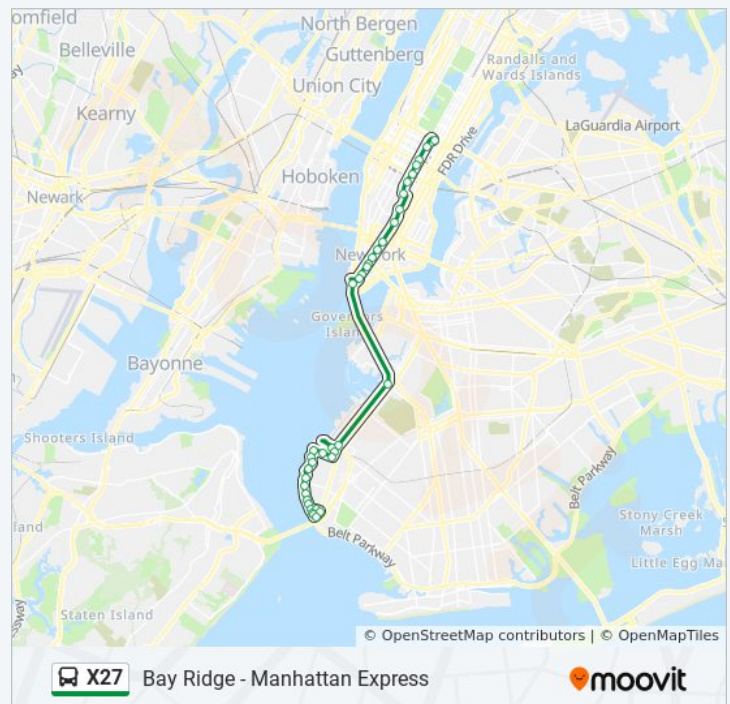

## Direction: Bay Ridge Shore Rd Via Broadway

38 stops

[VIEW LINE SCHEDULE](#)

E 57 St/Madison Av

5 Av/W 52 St

5 Av/W 44 St

5 Av/W 41 St

5 Av/W 35 St

5 Av/W 30 St

E 23 St/Broadway

Broadway/E 13 St

Broadway/Waverly Pl

Broadway/Broome St

Broadway/Walker St

Broadway/Thomas St

Broadway/Murray St

## X27 bus Time Schedule

Bay Ridge Shore Rd Via Broadway Route Timetable:

Sunday	8:15 AM - 9:15 PM
Monday	9:15 AM - 11:20 PM
Tuesday	12:30 AM - 11:20 PM
Wednesday	12:30 AM - 11:20 PM
Thursday	12:30 AM - 11:20 PM
Friday	12:30 AM - 11:20 PM
Saturday	12:30 AM - 10:15 PM

## X27 bus Info

**Direction:** Bay Ridge Shore Rd Via Broadway

**Stops:** 38

**Trip Duration:** 62 min

**Line Summary:**

Shore Rd/91 St

Shore Rd/Oliver St

Shore Rd/Ridge Bl