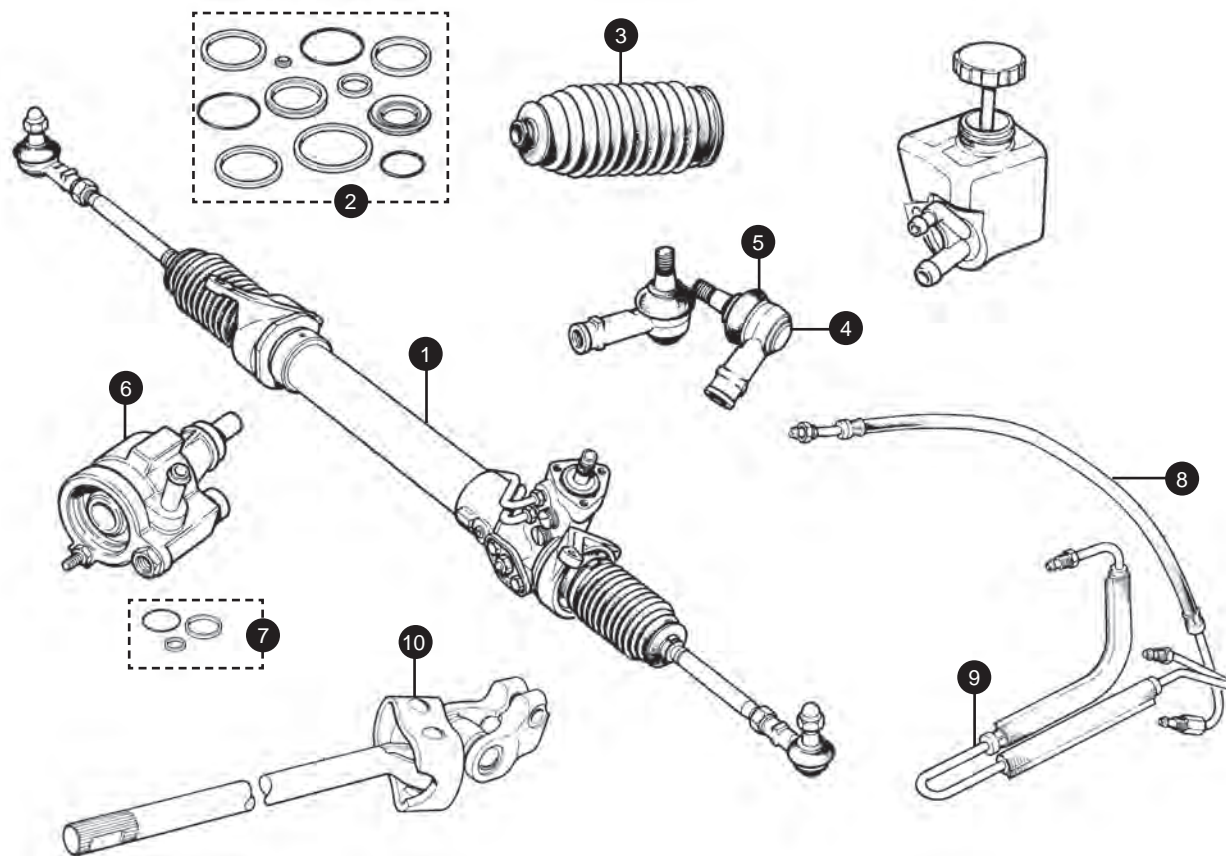

1. Reconditioned steering rack assembly

XJ40 Adwest Type

RHD	CCC6542	1
LHD	CCC6543	1

XJ40 ZF Type

RHD	CCC6542ZF	1
LHD	CCC6543ZF	1

X300

RHD	MNA3890ABR	1
LHD	MNA3891ABR	1

2. Steering unit seal/repair kit

XJ40 (not ZF)	JLM10838	1

3. Steering rack bellows

XJ40	JLM1103	2
X300	JLM11688G	2

4. Track rod end

JLM1098	2

5. Track rod end gaiter

EAW2270J	2

6. Power steering pump

XJ40	MMD8110AA	1
X300	MNA8110ABE	1

7. Power steering pump seal set

XJ40	AEU2787	1

8. Low pressure steering hose

XJ40 TO VIN 594575	CAC9992	1

X300

RHD	MNA3986AB	1
LHD	MNA3987AC	1

X300 cooler to reservoir

MNA3990AC	1

X300 reservoir to pump

MNA3980AC	1

9. High pressure steering hose

XJ40 (except 6.0)

RHD to VIN 667828	CCC7568	1
LHD to VIN 692843	MMB3985BA	1
RHD VIN 667829 on	MMD3984AA	1
LHD VIN 692844 on	MMD3985AA	1

X300 (except 6.0)

RHD	MNA3982BC	1
LHD	MNA3983BC	1

10. Steering universal joint sealed assembly

XJ40 early cars lower	CAC7732	1
XJ40 early cars upper	CAC7731	1

+44 (0) 1746 765432
sales.uk@sngbarratt.com

+1 603 622 1050
sales.usa@sngbarratt.com

+33 3 85 201 420
sales.fr@sngbarratt.com

+31 13 52 11 552
sales.nl@sngbarratt.com