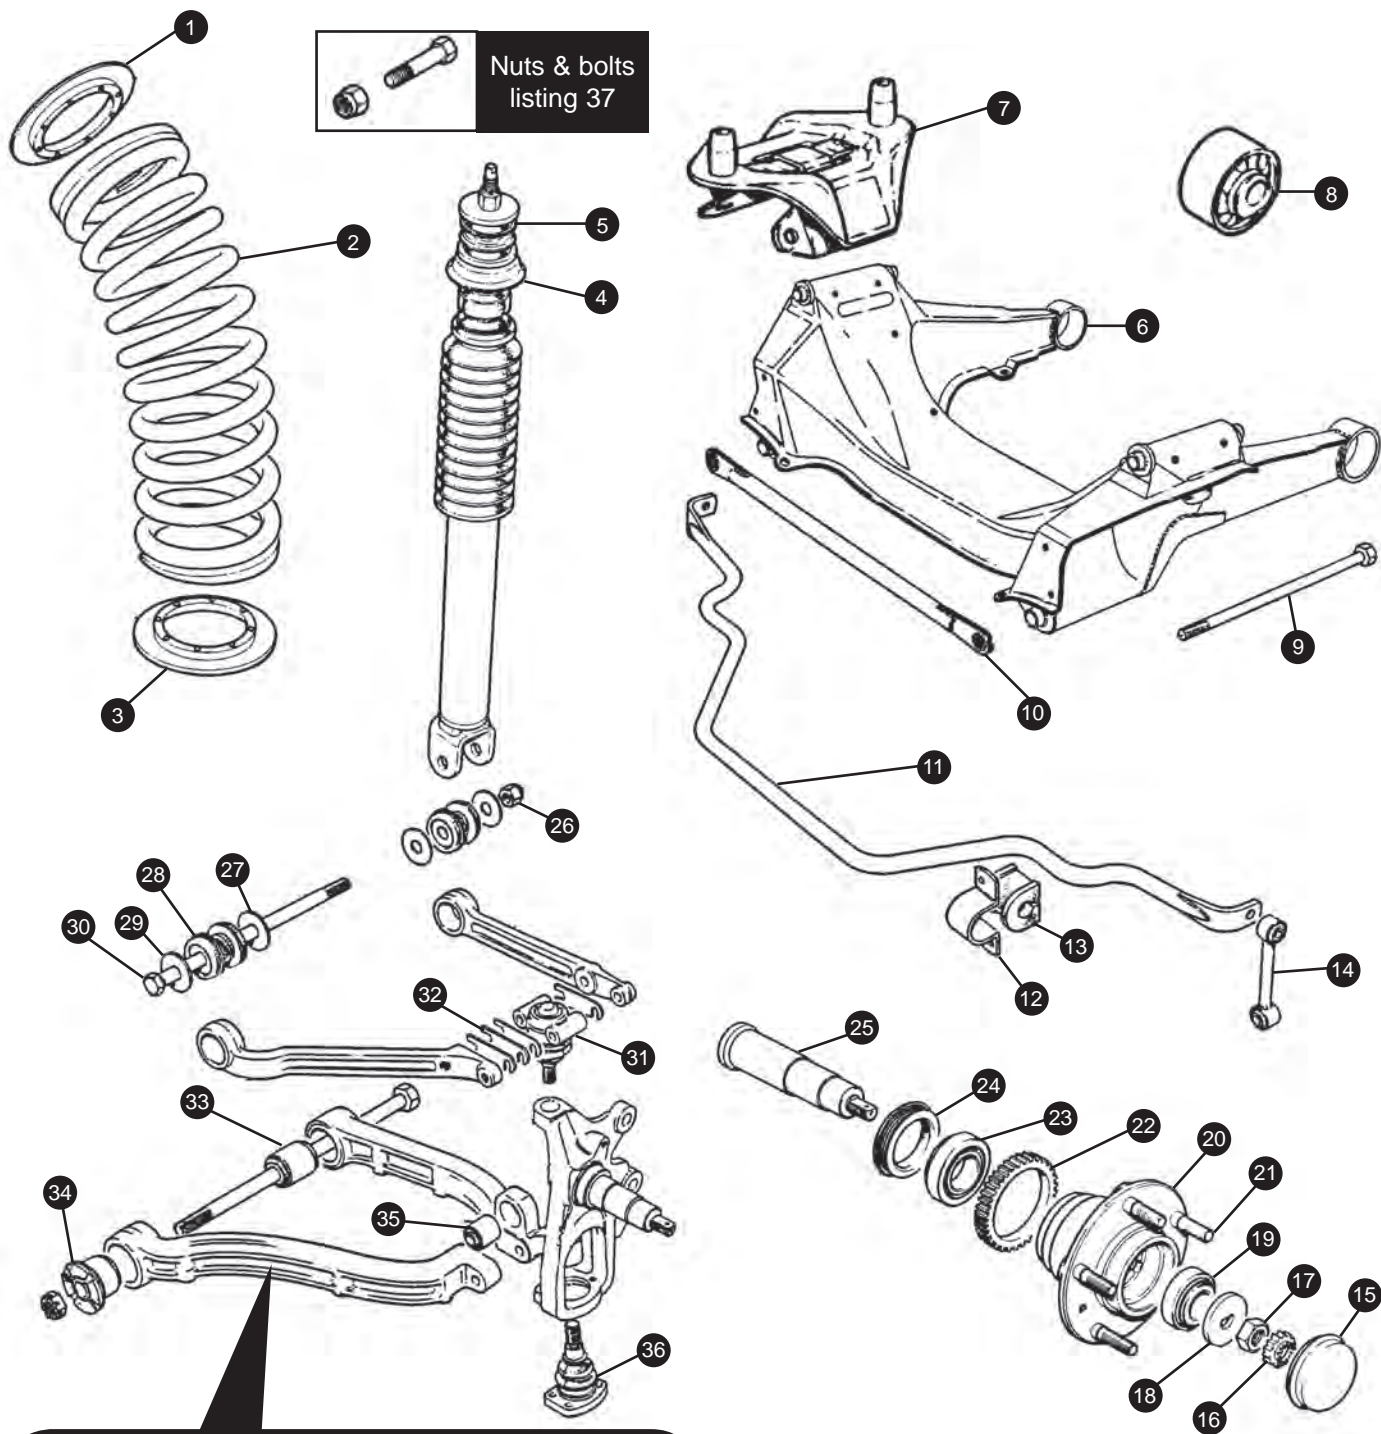

Front Suspension

Buy on-line at www.sngbarratt.com

Standard front suspension rebuild kit
complete with ball joints

XJ40	to VIN 594575	SU3013	1
XJ40	VIN 594576 on	SU3016	1

Upated polyurethane front suspension bush kit
All XJ40 models

	SU3016PB	1