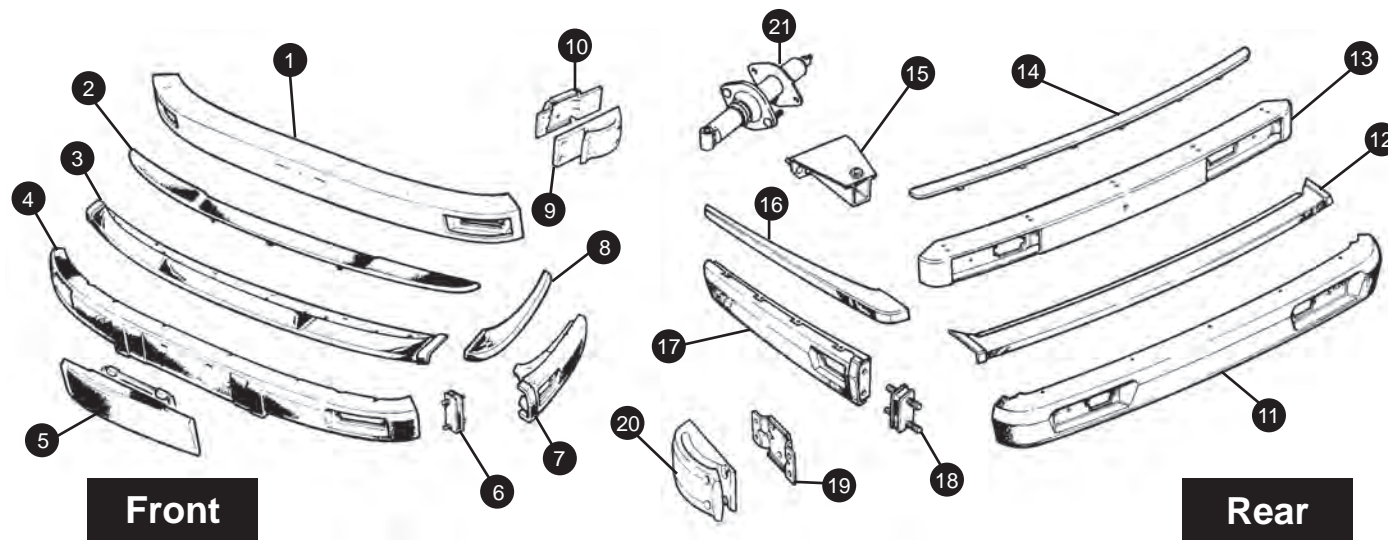

XJ40 Bumpers

Buy on-line at www.sngbarratt.com

Front

1. Armature

European markets	to 667828	BEC24866	1
	667829 on	BEC24870	1

North American markets	to 667828	BEC16687	1
	667829 on	BEC24383	1

2. Finisher

to 667828	BAC6224	1
667829 on	BEC14082	1

3. Blade

Powerwash to 667828	BBC7286	1

Single washer jet	to 667828	BEC8992	1

Twin washer jets	to 667828	BCC7292	1

Non powerwash	667829 on	BEC24150	1

Twin washer jets	667829 on	BEC24151	1

4. Rubber cover	BDC5098	1

5. Cover insert	BDC4076	1

6. Mounting block	to 573113	BBC2298	1

7. Side capping	RH	BDC6776	1

	LH	BDC6777	1

8. Side finisher			

to 667828	RH	BBC7284	1

	LH	BBC7285	1

667829 on	RH	BEC24862	1

	LH	BEC24863	1

9. Guide block		HMB6454AA	2

10. Mounting bracket	RH	BDC4776	1

	LH	BDC4777	1

Gasket for bracket BEC15560 2

Bumper fixing kit to 667828 JLM11063 1

Rear

11. Rubber cover BBC9492 1

12. Blade to 667828 BCC7300 1

667829 on BEC24152 1

13. Armature

European markets HMB6580AA 1

North American markets to 667828 BEC16962 1

667829 on BEC23245 1

14. Finisher BAC6301 1

15. Mounting European markets only BDC9436 1

16. Side finisher

to 667828 RH BCC7298 1

LH BCC7299 1

667829 on RH BEC23046 1

LH BEC23047 1

17. Side capping RH BEC6588 1

LH BEC6589 1

18. Mounting to VIN 556851 BBC2298 1

19. Bracket BEC9212 & HMD6556AA 1

20. Guide block BBC7088 2

21. Impact absorber

North American markets only BDC3168 2

+44 (0) 1746 765432
sales.uk@sngbarratt.com

+1 603 622 1050
sales.usa@sngbarratt.com

+33 3 85 201 420
sales.fr@sngbarratt.com

+31 13 52 11 552
sales.nl@sngbarratt.com