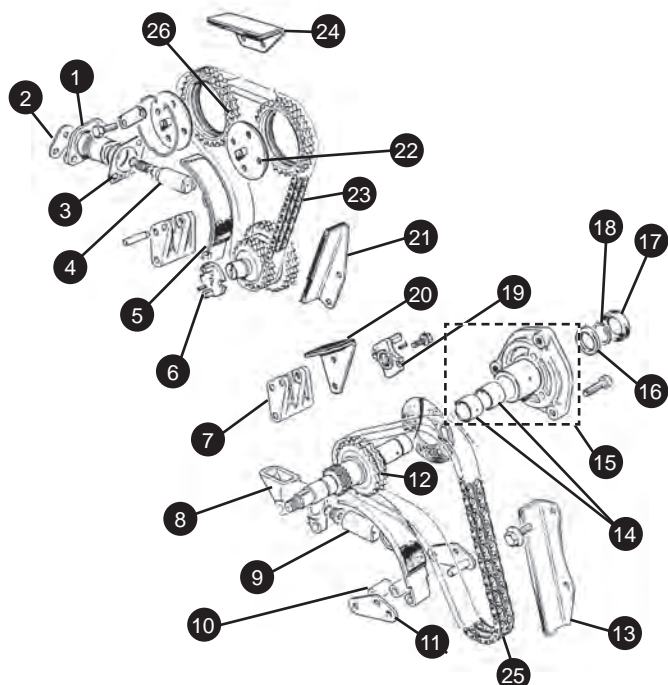

## Timing Gear

1. Piston housing	EAC9508	1
2. Piston housing end plate	EAC4650	1
3. Gasket	EAC4557	1
4. Piston	EAC9607	1
5. Tensioner blade assembly	EAC4536	1
6. Drive coupling	EAC7639	1
7. Pivot bracket	EAC6783	1
8. Piston housing	EAC6878	1
9. Piston assembly	EAC5317	1
10. Distance piece	EAC4531	1
11. Support plate	EAC4532	1
12. Auxiliary shaft	EAC6741	1
13. Chain guide	EAC4533	1
14. Bush	EAC2522	1
15. Housing auxiliary shaft	EAC3921	1
16. Thrust washer	EAC3455	1
17. Oil seal	EAC6156	1
18. Circlip	CR120225J	1
19. Drive dog	EAC7080	1
20. Upper chain guide	EAC6766	1
21. Lower chain guide	EAC4534	1
22. Camshaft coupling	C33889	2
23. Upper timing chain	EAC4520	1
24. Upper chain guide	EAC4535	1
25. Lower timing chain	EAC4519	1
26. Camshaft sprocket		
XJ40/X300 early	C24686	2
X300 from eng 121837(3.2)/ 148107 (4.0) NBB2549AA		2