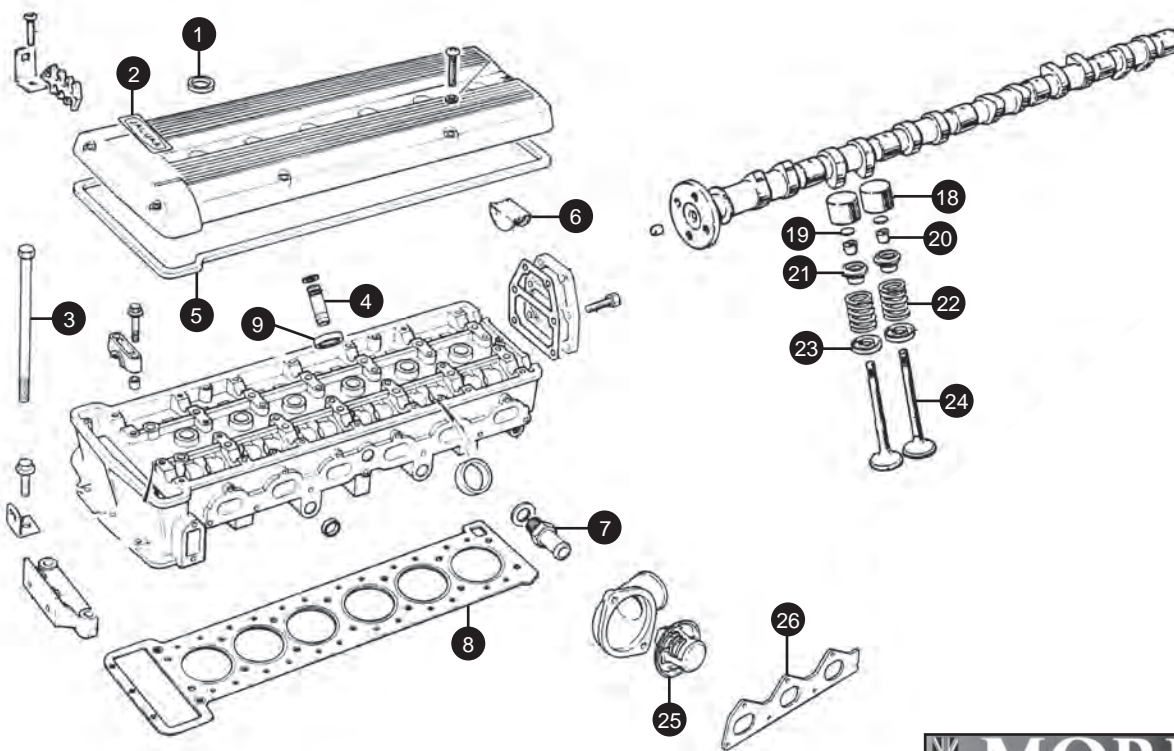

Cylinder Head

Buy on-line at www.sngbarratt.com

MORRIS
Please turn to page 31 for
a full range of quality oils,
fluids & consumables.