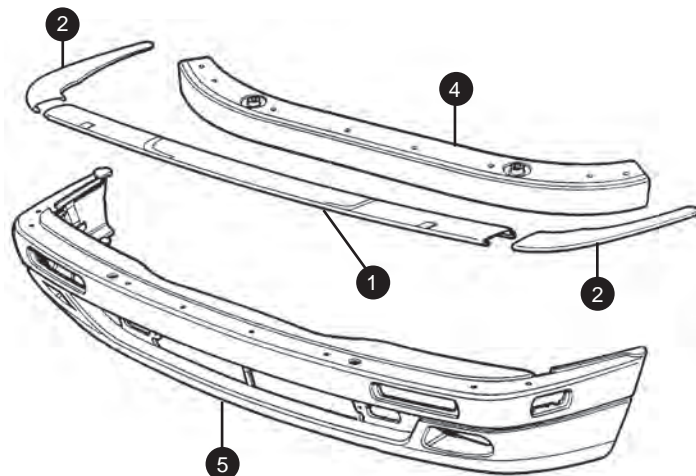

X300 Bumpers

Buy on-line at www.sngbarratt.com

1. Front centre bumper blade

Non powerwash	BEC25496	1
Powerwash	BEC25497	1

2. Bumper blade RHF

BEC19932 1

3. Bumper blade LHF

BEC19933 1

4. Front bumper beam

Non energy O.E.	HNC6460AB	1
Non energy aftermarket	BEC25572	1
Energy absorbing O.E.	HNA6460BA	1

Mounting bracket (except energy absorbing bumpers)	BEC25563	2