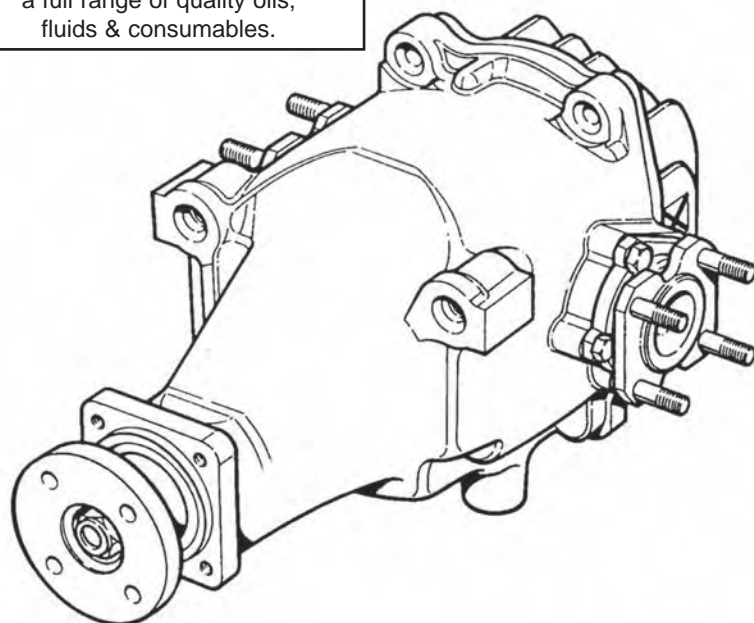

Differential & Propshaft

Buy on-line at www.sngbarratt.com

Please turn to page 31 for a full range of quality oils, fluids & consumables.

1. Pinion seal	CBC6923	1
2. Pinion spacer	JLM614	1
3. Outer pinion bearing	ATA7166	1
4. Collapsible spacer	12456	1
5. Outer pinion shim		
0.0003"	3860	A/R
0.0005"	3861	A/R
0.0010"	3862	A/R
6. Inner pinion bearing	12252	1
7. Shim 0.028-0.045"	JLM563 A to MA/R	
8. Bearing	3845	1
9. Retaining collar	JLM615±	1
10. Shim		
1.0mm	JLM1117	A/R
1.05mm	JLM1118	A/R
1.10mm	JLM1119	A/R
1.15mm	JLM1120	A/R
11. Bearing	JLM617±	2
12. 'O' ring	JLM621±	2
13. Output shaft seal		
XJ40	JLM618±	2
± Available in kit DBK1, 1 kit required per side		
X300	JLM12138	2
± Available in kit DBK3, 1 kit required per side		
14. Nut	C24119/4	8
15. Friction plates		
Belleville	JLM725	2
Tagged	RTC1349A	4
Disc	RTC1416A	4