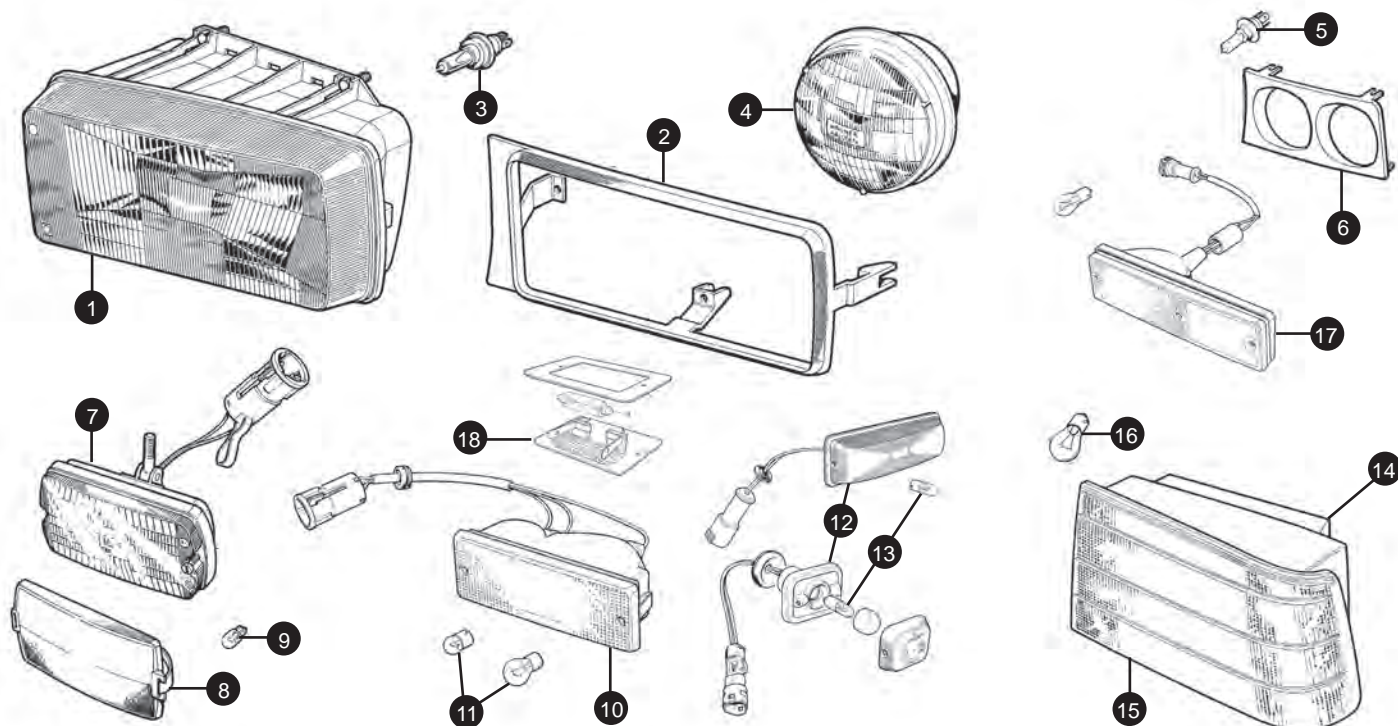

XJ40 Lamps

Buy on-line at www.sngbarratt.com

1. Headlamp square

RH RHD	JLM10874	1
LH RHD	JLM10875	1
RH LHD	JLM10872	1
LH LHD	JLM10873	1

2. Headlamp finisher

RH	JLM1325	1
LH	JLM1324	1

3. Bulb

DBC11404	2

4. Headlamp round

Inner	JLM173	2
Outer RHD	JLM175	2
Outer LHD	JLM174	2

5. Bulb

DBC11404	4

6. Headlamp double bezel

RH	BEC9040	1
LH	BEC9041	1

7. Foglamp

to 1989	DBC3753	2
1989 on	DBC4320	2

VIN 667829 on

RH	DBC11788	1
LH	DBC11789	1

8. Cover for DBC3753/DBC4320

JS728	2

9. Foglamp bulb

to VIN 667828	JLM9588	2
VIN 667829 on	DBC11408	2

10. Sidelamp/indicator lamp

RH	DBC2044	1
LH	DBC2045	1

11. Bulbs

Side	JLM9587	2
Indicator	DBC11382	2

12. Side repeater lamp

Early	DBC3323	2
Late	DBC12304	2

13. Bulb

DBC11380	2

14. Rear lamp

Plain red/amber RH	DBC11642	1
Plain red/amber LH	DBC11643	1
Black red/amber RH	DBC11644	1
Black red/amber LH	DBC11645	1

15. Rear lamp lens

Plain red/amber RH	DBC11642LENS	1
Plain red/amber LH	DBC11643LENS	1
Black red/amber RH	DBC11644LENS	1
Black red/amber LH	DBC11645LENS	1

16. Bulb

Single filament	DBC11382	6
Twin filament	JLM9587	2

Chrome finisher (not illustrated)

RH	JLM20339	1
LH	JLM20340	1

17. Rear foglamp

Lens	DBC2594	1
Bulb	JLM1059	1
Bulb	DBC11382	1

18. Number plate lamp

Bulb	DBC12441	1
Bulb	LNA5180AA	2