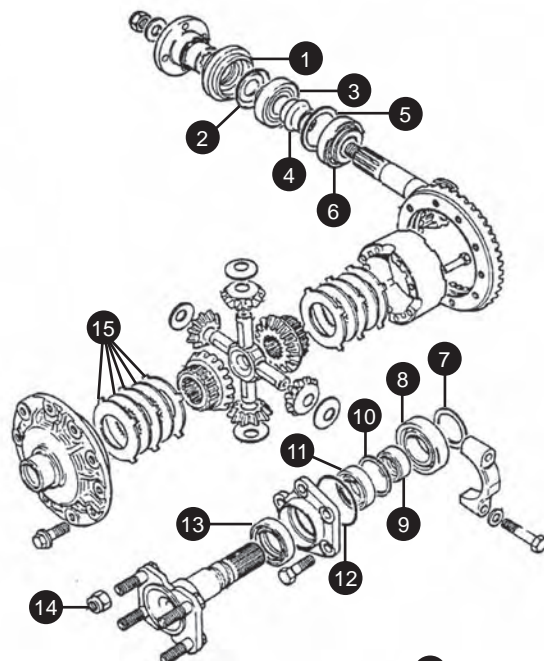

Differential & Propshaft

Buy on-line at www.sngbarratt.com

Please turn to page 31 for a full range of quality oils, fluids & consumables.

1. Pinion seal	CBC6923	1
2. Pinion spacer	JLM614	1
3. Outer pinion bearing	ATA7166	1
4. Collapsible spacer	12456	1
5. Outer pinion shim		
0.0003"	3860	A/R
0.0005"	3861	A/R
0.0010"	3862	A/R
6. Inner pinion bearing	12252	1
7. Shim 0.028-0.045"	JLM563 A to MA/R	
8. Bearing	3845	1
9. Retaining collar	JLM615±	1
10. Shim		
1.0mm	JLM1117	A/R
1.05mm	JLM1118	A/R
1.10mm	JLM1119	A/R
1.15mm	JLM1120	A/R
11. Bearing	JLM617±	2
12. 'O' ring	JLM621±	2
13. Output shaft seal		
XJ40	JLM618±	2
± Available in kit DBK1, 1 kit required per side		
X300	JLM12138	2
± Available in kit DBK3, 1 kit required per side		
14. Nut	C24119/4	8
15. Friction plates		
Belleville	JLM725	2
Tagged	RTC1349A	4
Disc	RTC1416A	4