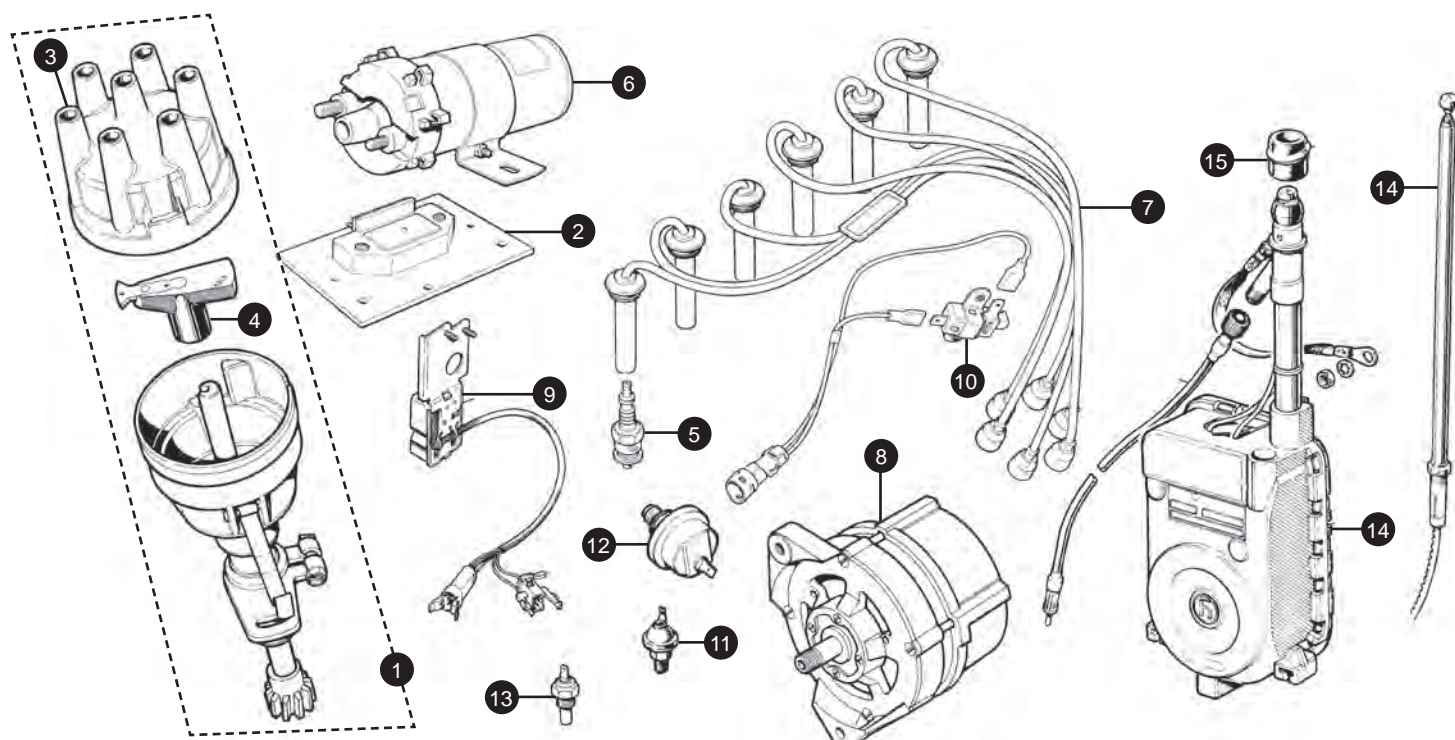

General Electrics

Buy on-line at www.sngbarratt.com

1. Distributor assembly

XJ40 2.9	DAC8525	1
XJ40 3.2/3.6/4.0	DBC2690	1
X300 6.0	DAC4758	1

2. Ignition amplifier

XJ40 6 cyl	DAC10923	1
XJ40 V12	DAC11520	1

3. Distributor cap

XJ40 2.9	JLM838	1
XJ40 3.2/3.6/4.0	JLM150	1

4. Rotor arm

XJ40 2.9	JLM839	1
XJ40 3.2/3.6/4.0	JLM381	1

5. Spark plug

XJ40 2.9	EBC8523	6
XJ40 3.2/3.6/4.0	EBC11480	6

6. Ignition coil

XJ40 2.9	DLB125	1
3.2/3.6/4.0	DLB198	1

7. HT lead set

XJ40 2.9	DBC3228	1
XJ40 3.2/3.6/4.0	DAC7811	1
XJ40 6.0	LHD1509AA	1

8. Alternator

XJ40 2.9/3.6 to 1991 Bosch 80 amp	JLM153	1
XJ40 2.9/3.6/4.0 to 1991 Bosch 90 amp	DBC3067	1
XJ40 3.2/4.0 1992 Bosch 115 amp	DAC5224	1
XJ40 3.2/4.0 1993-94 120 amp	DBC6819	1

X300 to VIN 787953	DBC6819	1
X300 VIN 787954 on	LNA1800DA	1
X300 4.0 supercharged / 6.0	LNA1800DA	1

9. Brake light switch

XJ40 594576 to 667828	DBC5869	1
XJ40 667829 on	DBC10799	1
non cruise	DBC10800	1
cruise		

X300 with speed control LNB6420BA 1
(if replacing LNA6420BA, link harness LNB3022AA will be required)

X300 without speed control LNB6420AA 1
(if replacing LNA6420AA, link harness LNB3022AA will be required)

10. Handbrake warning light switch

XJ40 non handed type	ADU2888J	1

XJ40 to VIN 629285	RHD	DBC1818	1
	LHD	DBC1819	1

XJ40 629286 to 667828	RHD	DBC6292	1
	LHD	DBC6293	1

XJ40 667829 on	RHD	DBC6586	1
	LHD	DBC6587	1

X300	RHD	LNA6530AA	1
	LHD	LNA6531AA	1

11. Oil pressure warning light switch

XJ40/300	JLM20791	1