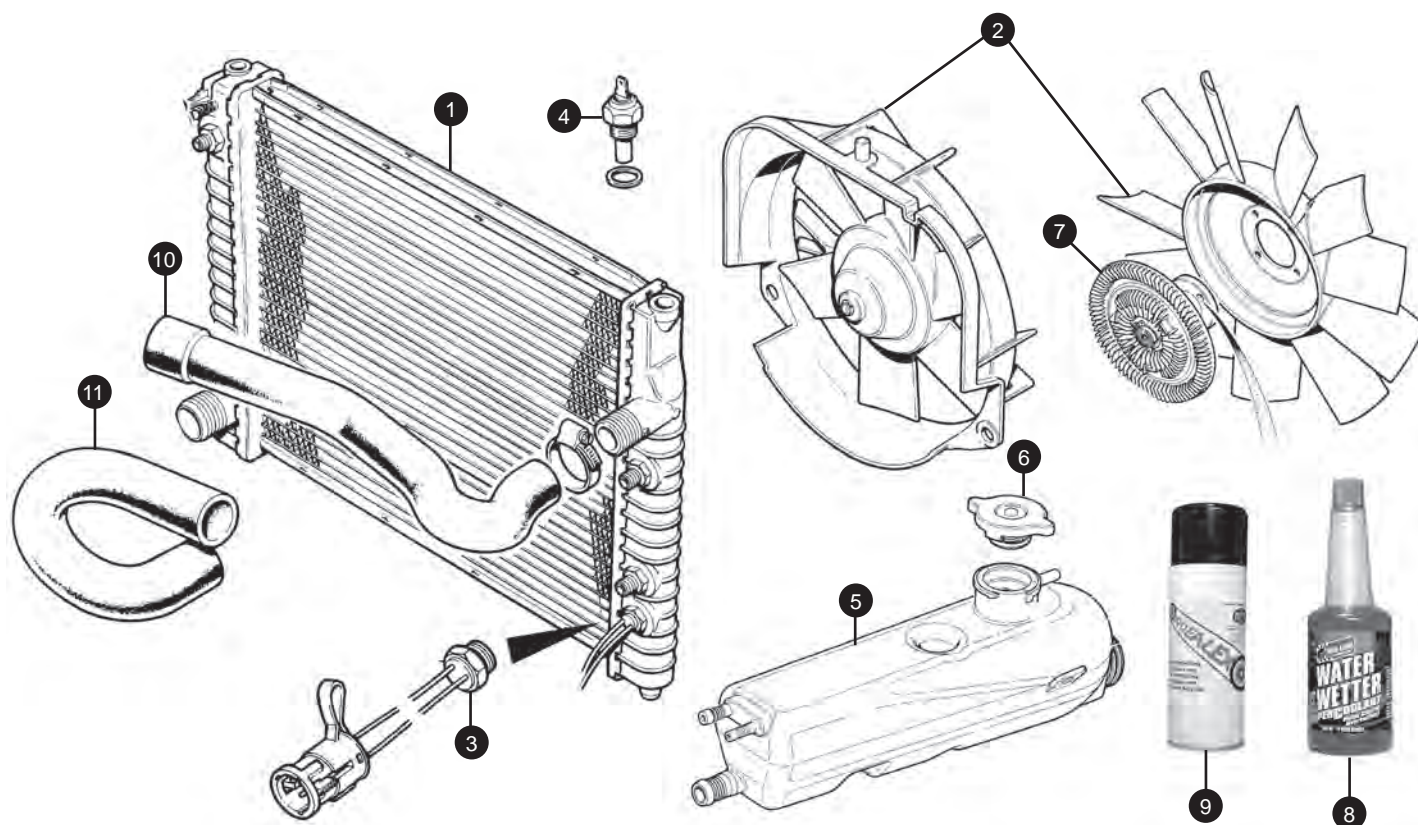

Cooling

Buy on-line at www.sngbarratt.com

1. Radiator assembly

XJ40	chassis number reqd.	POA	1
X300	manual	MNA4190EB	1
X300	auto	MNA4190DB	1
X300	supercharged	MNA4190AA	1

X300 cooling module mounting (not illustrated) MNA4241AB 1

2. Radiator cooling fan & cowl

XJ40	mechanical fan	EAC9367	1
XJ40	electrical motor, fan & cowl to VIN 667828	CAC9702	1

XJ40 3.2/4.0 electrical motor, fan & cowl VIN 667829 on MNC4270AC 1

X300 motor, fan & cowl MNC4270AC 1

3. Thermostatic fan switch

XJ40	2.9/3.6 > 629285	DBC2145	1
XJ40	3.2/4.0	DBC10013	1
X300		DBC10013	1

4. Temperature gauge sender

XJ40/X300 all models DAC2583 1

5. Radiator header/expansion tank

Radiator/Expansion tank			
XJ40	> 594575	JLM1433	1
XJ40	594576 > 629285	JLM1810	1

XJ40	629286 On	MMB4400AA	1
X300	720125 On	MNA4400AD	1

6. Header Tank Cap

XJ40	2.9/3.6 > 594575	CCC6707	1
XJ40	3.2/4.0	MNA4440AA	1
X300	fluid level sender	LNA5740AB	1

7. Viscous fan coupling

XJ40 to VIN 667828 EAC4751 1

8. Water Wetter miracle coolant

CH2077 1
Simply add to the coolant on your Jaguar and it can reduce the running temperature of your cooling system by up to 20° Fahrenheit

9. Squealex belt squeal inhibitor

SQUEALEX 1
Stops fanbelts squealing in situ with a single sprayed application. The answer to the prayers of anyone who suffers with squealing drivebelts on any make of vehicle.

10. Top hose

XJ40 & X300 MNA4500BA 1

11. Bottom hose

XJ40 to VIN 667828	CBC6440	1
XJ40 VIN 667829	CCC3844	1
X300 except 4.0 non S/C (w/o heater plug)	MNA4510BF	1
X300 except 4.0 S/C (w/o heater plug)	MNA4510AG	1