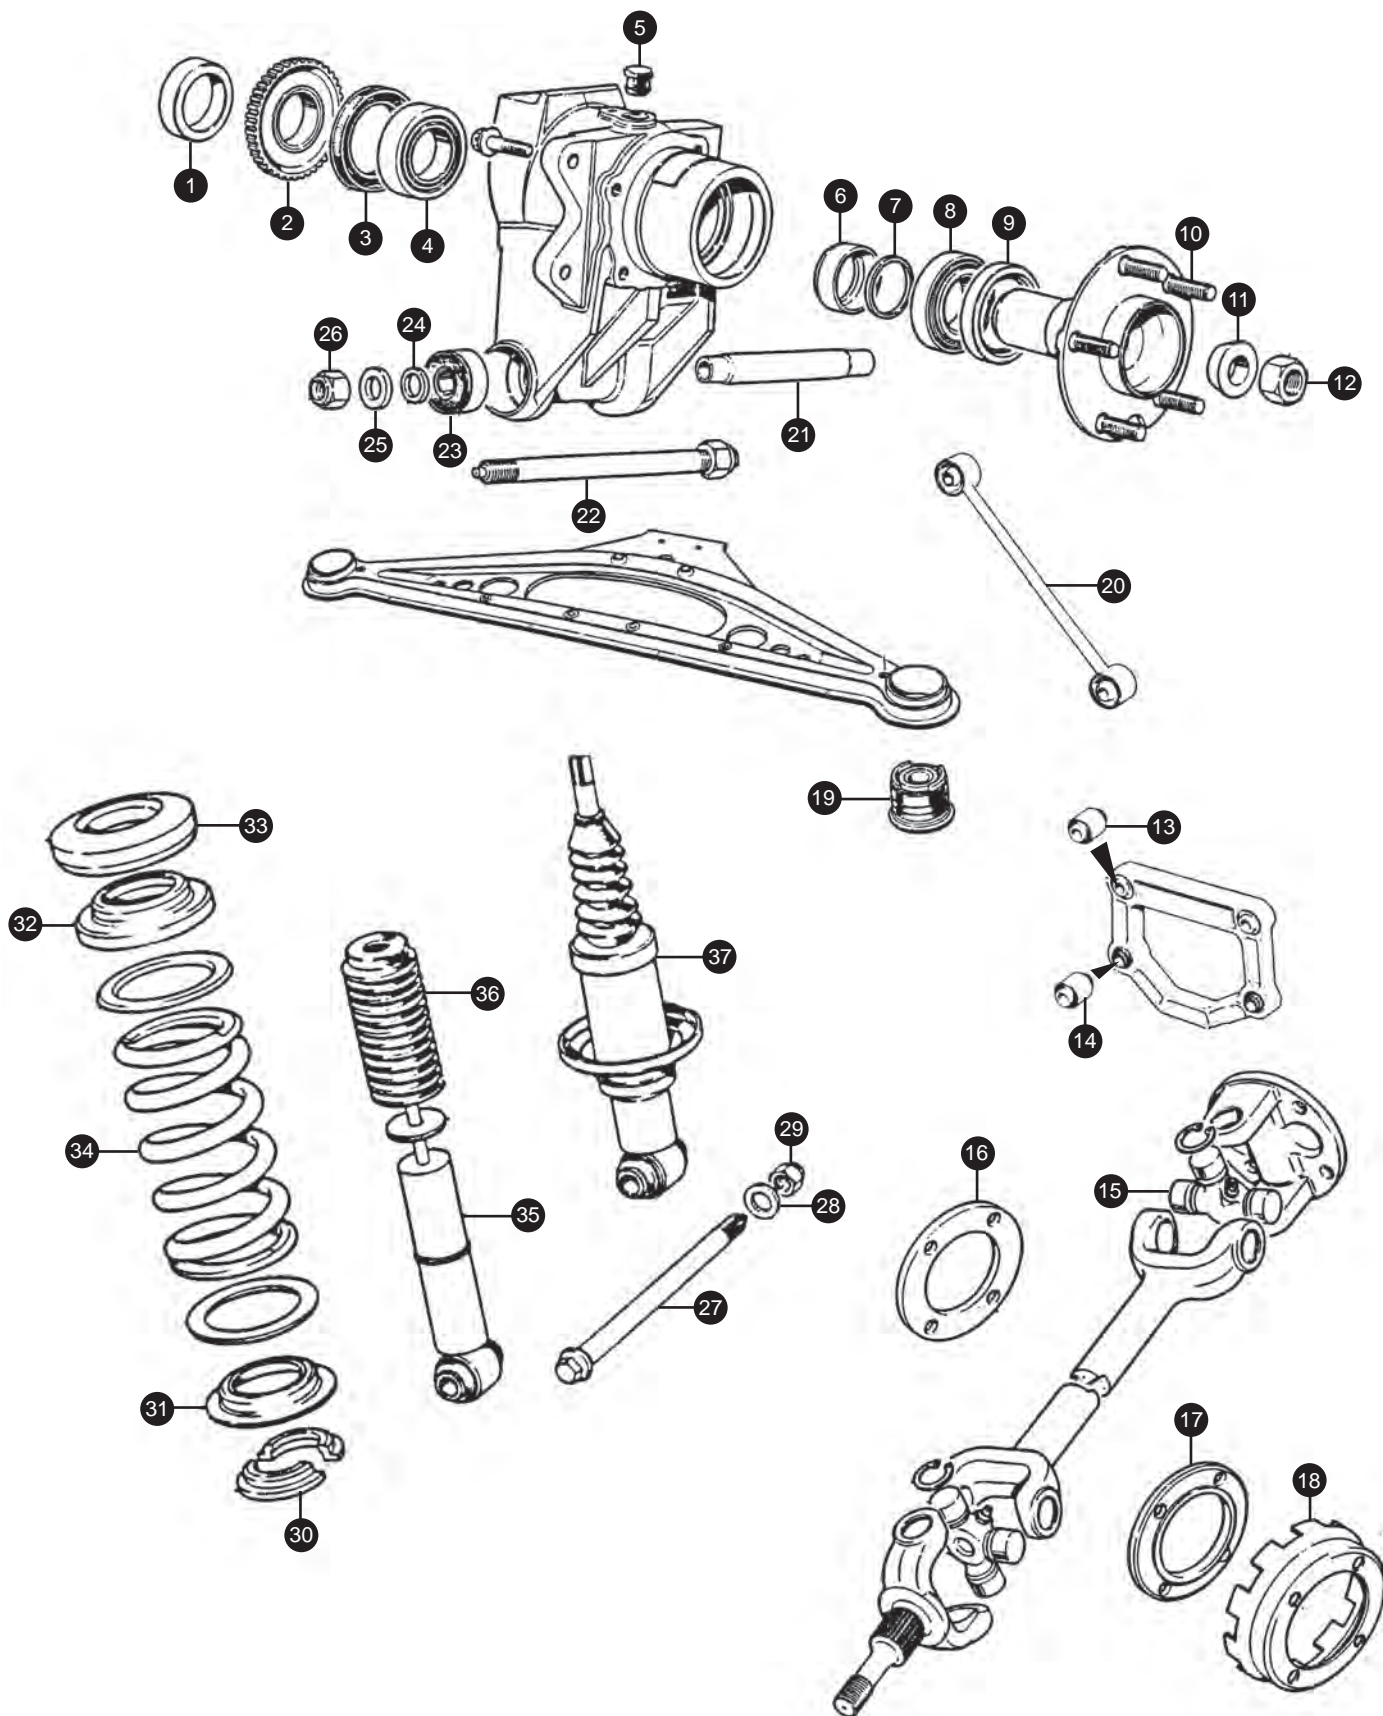

Rear Suspension

Buy on-line at www.sngbarratt.com