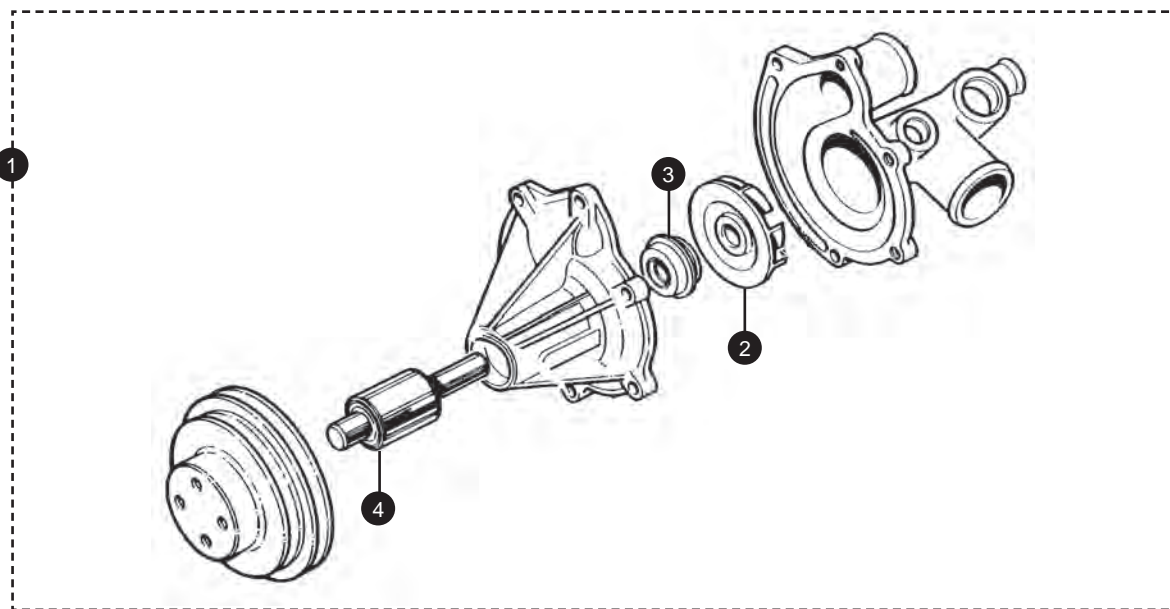

Waterpump

Buy on-line at www.sngbarratt.com

1. Water pump assembly

XJ40 4 groove pulley EBC8550 1
5 groove pulley NBB2200DA 1

X300 EBC10967 1

Gasket

XJ40 EBC9220 1

2. Impellor

XJ40 EAC7220 1

3. Seal

XJ40 EAC6447 1

4. Bearing

XJ40 EAC6305 1