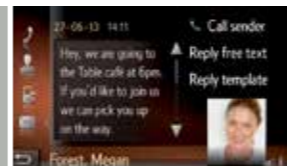

Multi-media features

AM/FM radio.
DAB (optional).
CD player.
MP3 and iPod connectivity.
MP3/WMA compatibility.
Aux-in/VTR connections.

Bluetooth®

Enjoy safe and easy mobile phone connectivity with hands-free calling via Bluetooth® technology. Toyota Touch® 2 enables automatic downloading of your phone book and allows you to send and receive SMS messages.