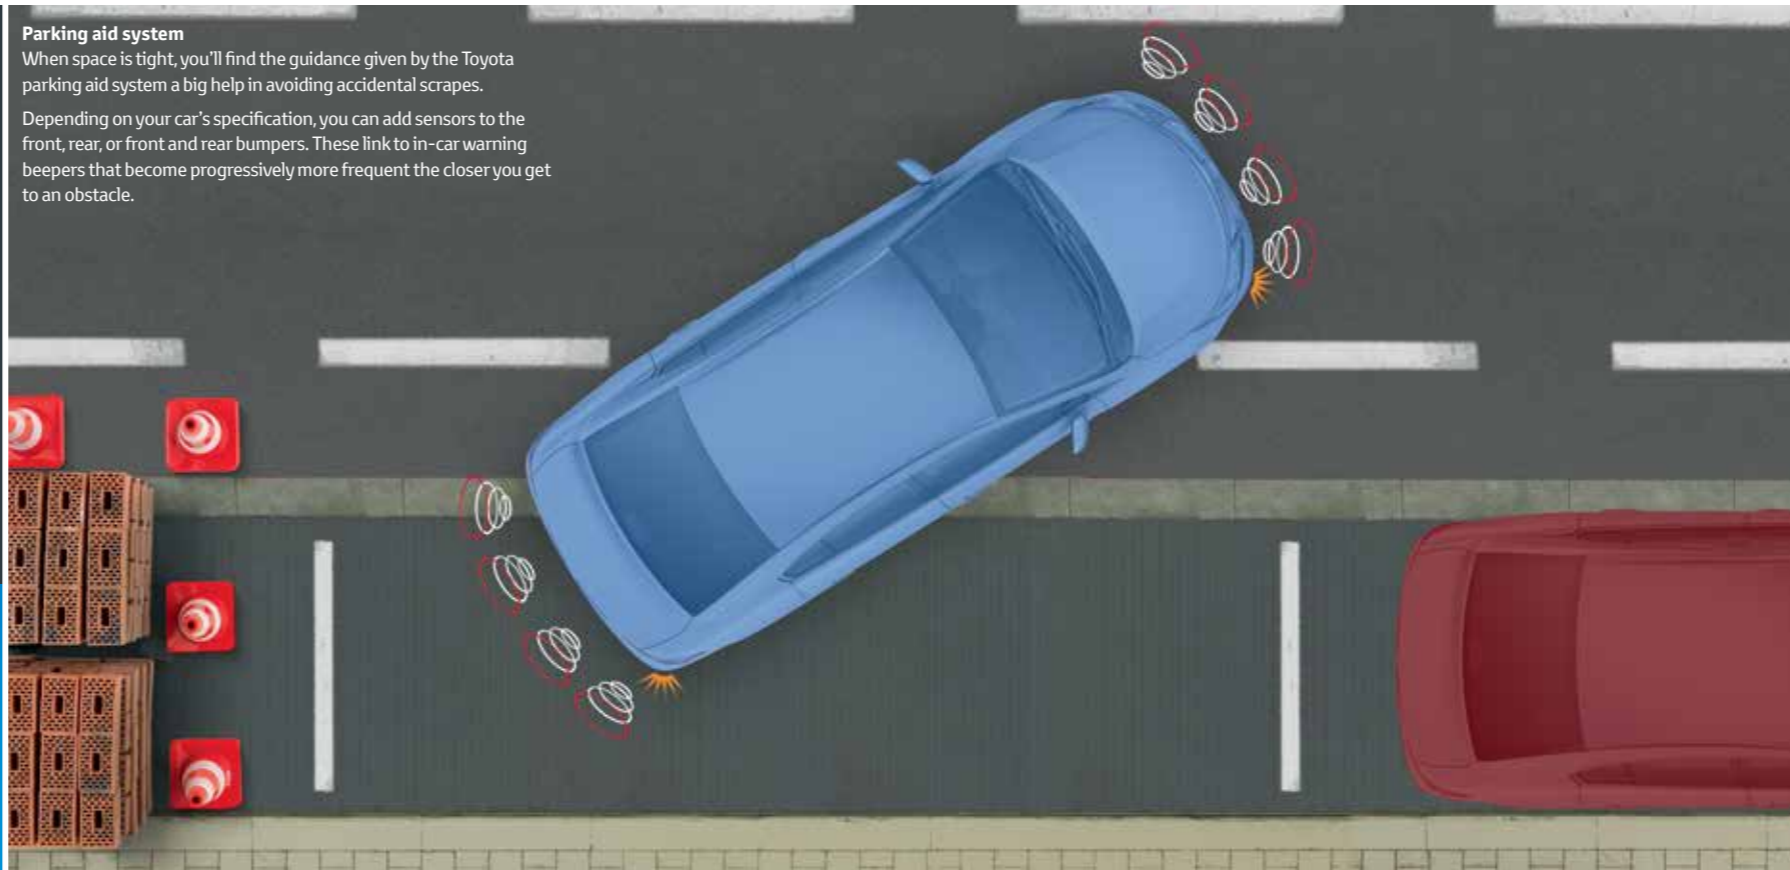

Parking aid system

When space is tight, you'll find the guidance given by the Toyota parking aid system a big help in avoiding accidental scrapes.

Depending on your car's specification, you can add sensors to the front, rear, or front and rear bumpers. These link to in-car warning beepers that become progressively more frequent the closer you get to an obstacle.

Rear view parking camera

The discreet rear mounted camera views the area immediately behind your car. It connects with the Toyota Touch® 2 system so that the images can be seen on screen to help make parking easier and safer.