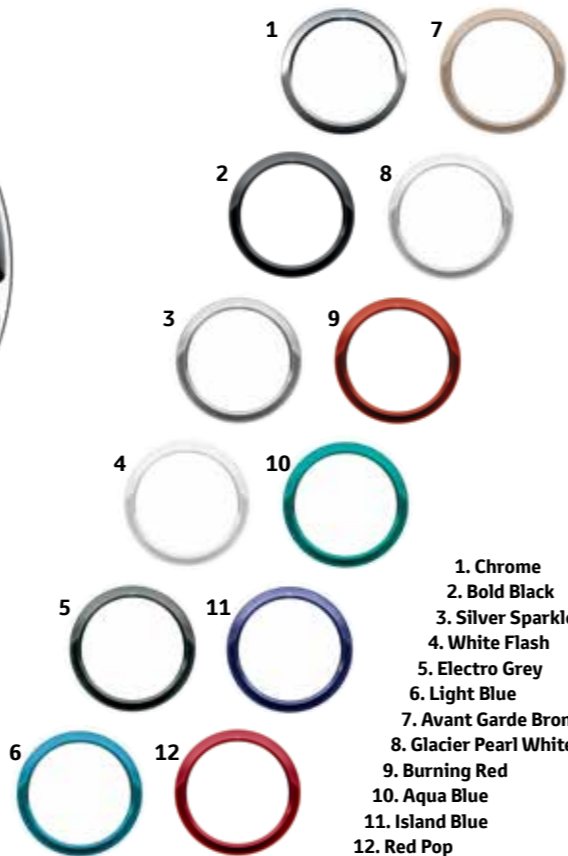

15" silver machined face (5 double-spoke)

15" black machined face (5 double-spoke)

Centre caps

Make a statement of style with coloured centre caps for your 15" black with machined face and 15" silver with machined face, 5 double-spoke, alloy wheels:

1. Glossy black with chrome emblem
2. Matt black with chrome emblem
3. Silver with chrome emblem
4. Black matt with glossy black emblem

Centre cap rings

Choose from a range of distinctive coloured rings to fit around the centre caps of your alloys. Exclusively for the 15" black with machined face and 15" silver with machined face, 5 double-spoke, alloy wheels:

1. Chrome
2. Bold Black
3. Silver Sparkle
4. White Flash
5. Electro Grey
6. Light Blue
7. Avant Garde Bronze
8. Glacier Pearl White
9. Burning Red
10. Aqua Blue
11. Island Blue
12. Red Pop

1. 15" gloss black alloy wheels (5 double-spoke)
2. 15" light grey alloy wheels (5 double-spoke)
3. 15" & 16" anthracite with machined face alloy wheels (9 spoke)
4. 15" & 16" anthracite alloy wheels (9 spoke)
5. 15" silver alloy wheels (7 double-spoke)