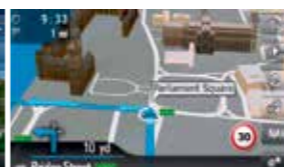

3D city maps

In major cities, maps are enhanced by 3D images of notable buildings and landmarks along your route to make navigation easier and clearer than ever before.