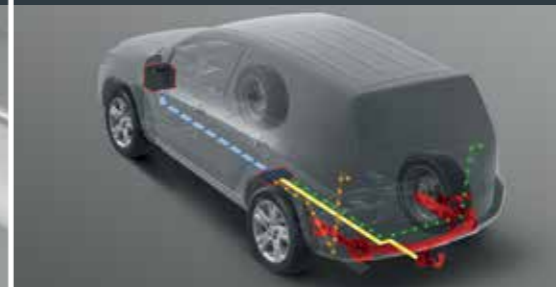

Towing hitch wiring harness

Safety for you and your car is at the heart of the Toyota towing hitch wiring harness. Individually designed for each Toyota model, the harness seamlessly integrates your car's lights and signals with those on a towed trailer or rear bicycle holder.

1. **Features**
2. The harness has independent circuitry and a fused module to eliminate the risk of overloading your car's existing electrical system.
   - The fused module prevents a fault in the trailer's circuitry affecting your car's systems. For instance, your car's indicators will continue working even if those on the trailer fail.
   - Toyota specialists designed the cable route to safely avoid contact with moving car parts, heat, irregular surfaces and metal edges.
   - There are no loose or hanging cables that could catch on road obstacles or interfere when loading or unloading the trunk.
   - Strategic reinforced cable protection guards against accidental damage and the consequent risks of lighting failure or fire caused by electrical shorting.
   - Available with a 7 or 13 pin socket.