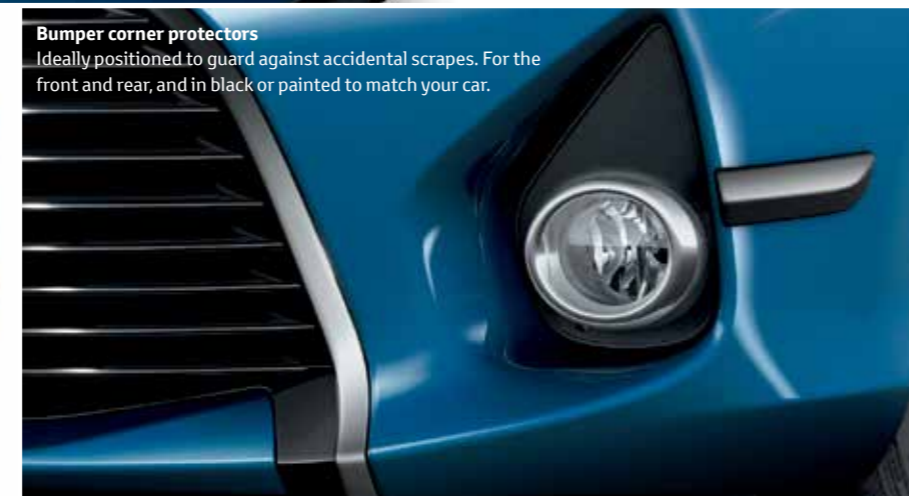

Rear bumper protection plate – stainless steel
Great looking stainless steel in a design perfectly shaped to guard the rear bumper when sliding things in and out of the trunk.