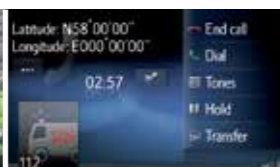

Toyota Eurocare and SOS emergency calling

Just one touch of a key provides direct access to the emergency services and roadside assistance. When connected, you can give your precise location as displayed on the screen.

*Depending on local service availability.