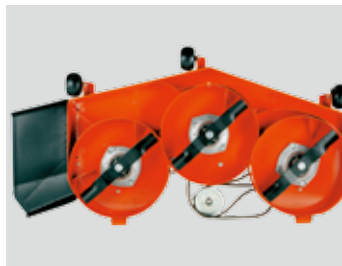

- **Mulching kit**
  Reduce yard waste and help nourish your lawn. Each mulching blade is surrounded by baffles creating more lift, cutting grass into tiny clippings that help nourish lawns.

- **LED headlights*¹**
- **Mower lift assist kit*²**
- **Seat suspension*³**
- **Hitch kit*⁴**

*¹ E/R-models only (Standard on S-model)

*² E/S-models only.

*³ E-models only (Standard on S-models)

*⁴ R-model only (Standard on E/S-models).

Kubota

©2017 Kubota Corporation

Kubota Australia Pty Ltd

25-29 Permas Way, Truganina VIC, 3029 Australia
Freecall: 1800-334-653
Email: sales@kubota.com.au

Web Site: <http://www.kubota.com.au>

CB Norwood Distributors Ltd

888 Tremaine Avenue, Palmerston North, 4440 New Zealand
Tel: 06-356-4920
Email: info@norwood.co.nz

Web Site: <http://www.kubota.co.nz>